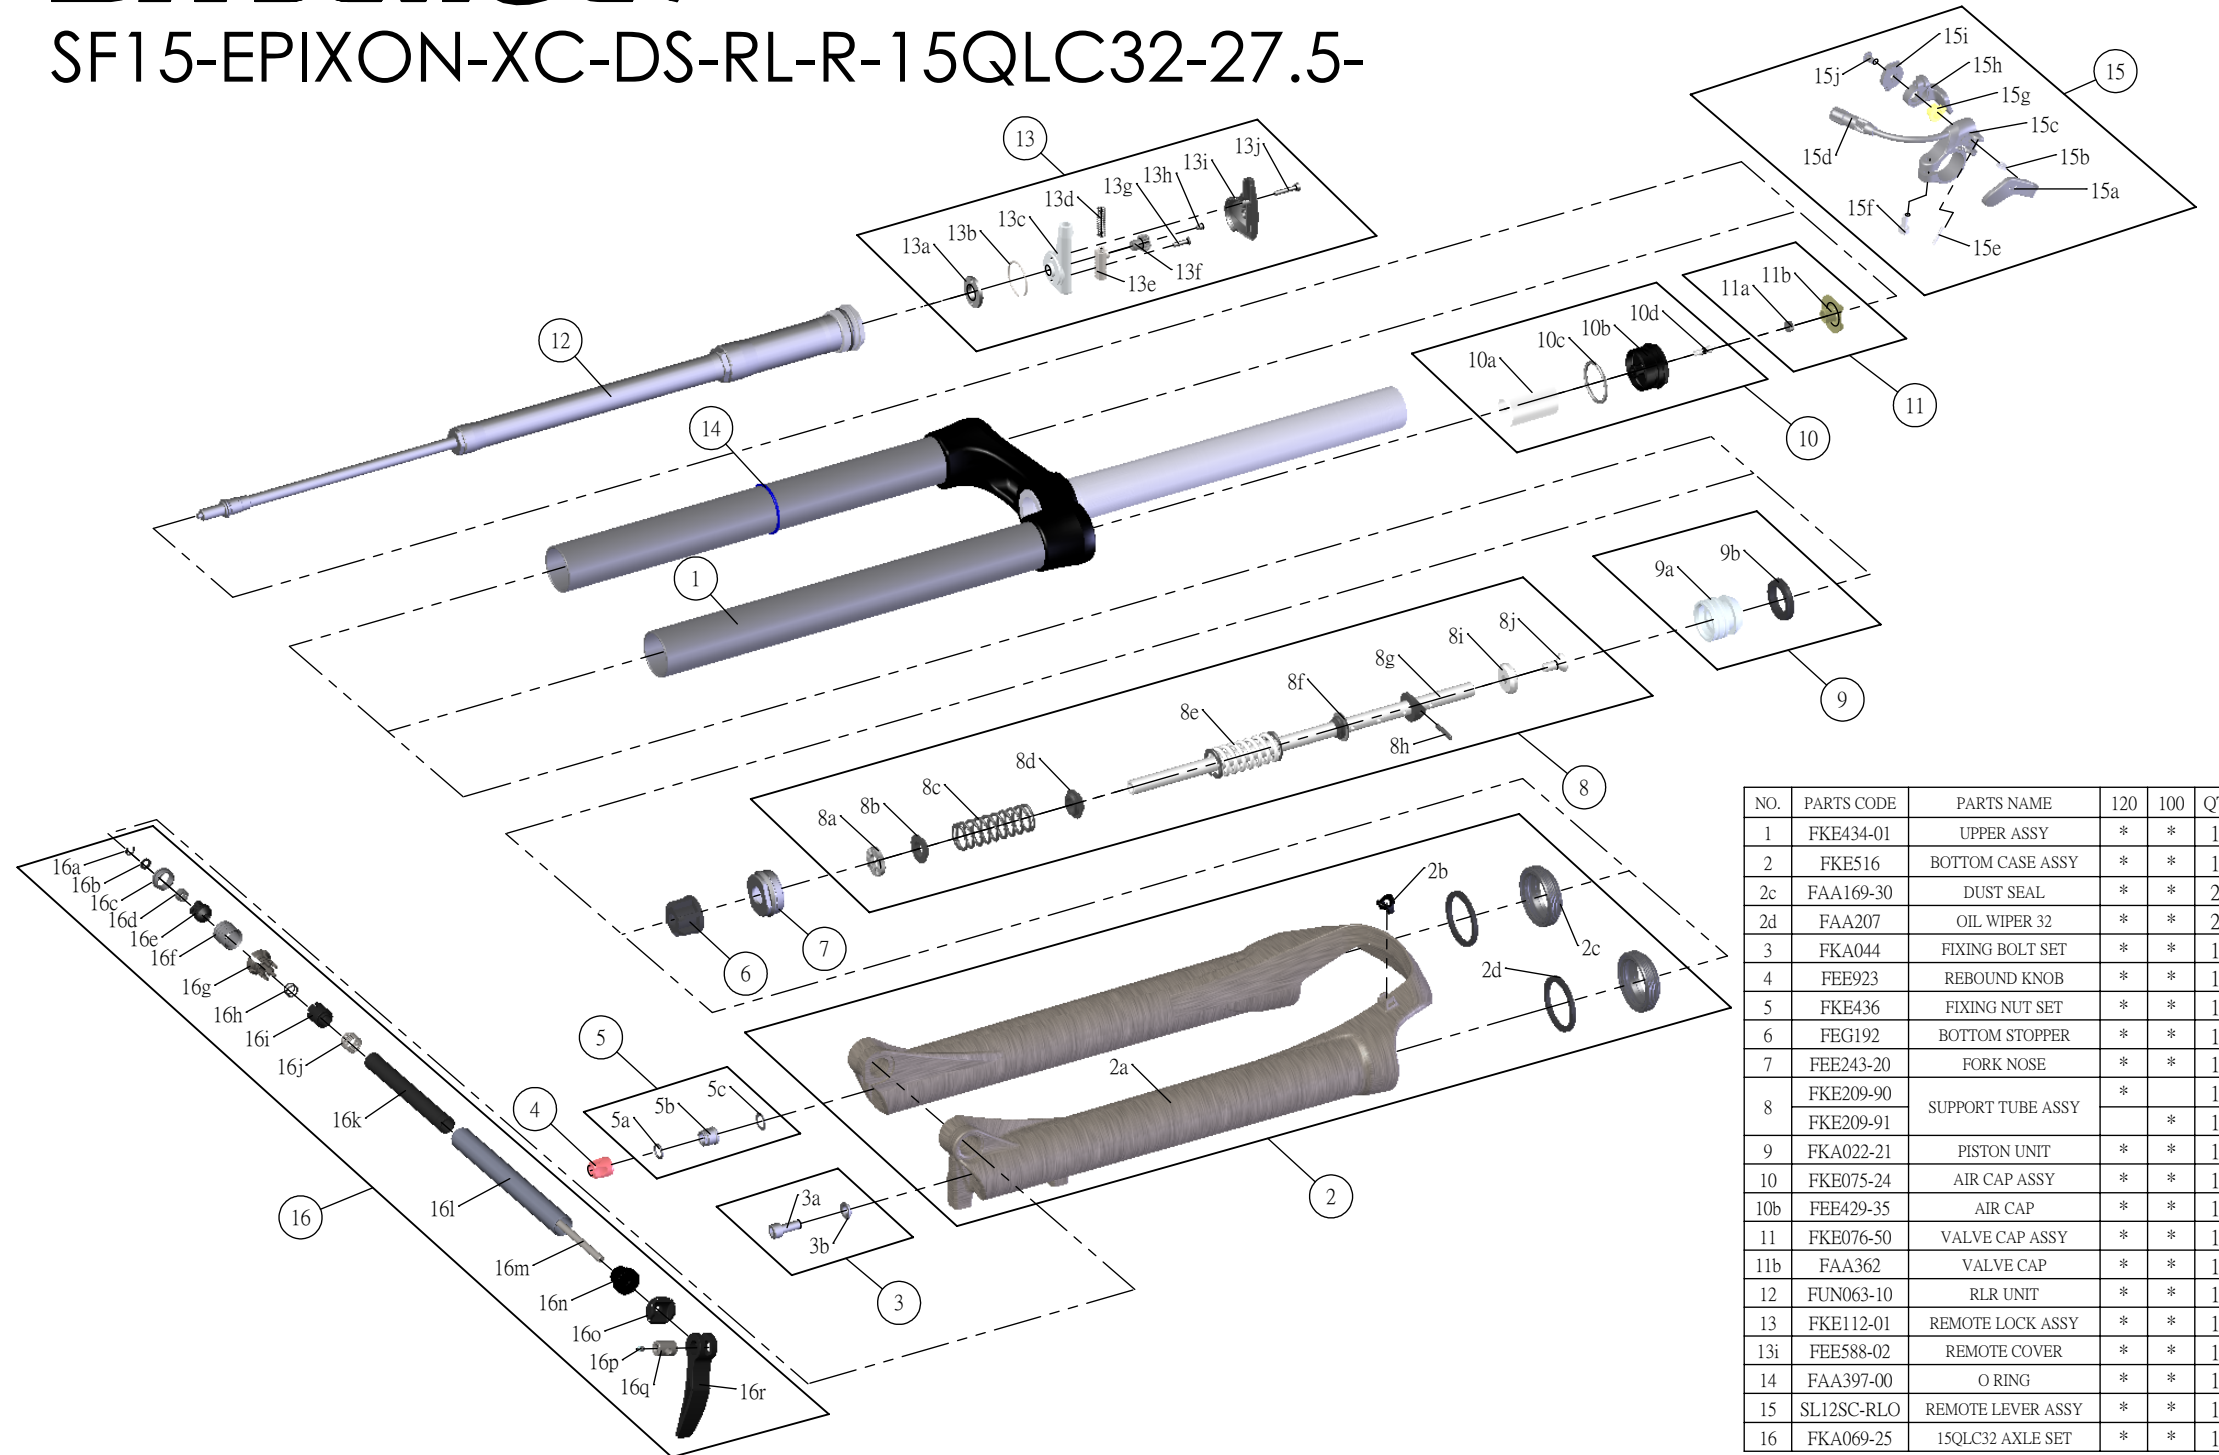

## SF15-EPIXON-XC-DS-RL-R-15QLC32-27.5-

Date	2014.02.11	Version	1
Amended			

NO.	PARTS CODE	PARTS NAME	120	100	QT
1	FKE434-01	UPPER ASSY	*	*	1
2	FKE516	BOTTOM CASE ASSY	*	*	1
2c	FAA169-30	DUST SEAL	*	*	2
2d	FAA207	OIL WIPER 32	*	*	2
3	FKA044	FIXING BOLT SET	*	*	1
4	FEE923	REBOUND KNOB	*	*	1
5	FKE436	FIXING NUT SET	*	*	1
6	PEG192	BOTTOM STOPPER	*	*	1
7	FEE243-20	FORK NOSE	*	*	1
8	FKE209-90	SUPPORT TUBE ASSY	*		1
	FKE209-91			*	1
9	FKA022-21	PISTON UNIT	*	*	1
10	FKE075-24	AIR CAP ASSY	*	*	1
10b	FEE429-35	AIR CAP	*	*	1
11	FKE076-50	VALVE CAP ASSY	*	*	1
11b	FAA362	VALVE CAP	*	*	1
12	FUN063-10	RLR UNIT	*	*	1
13	FKE112-01	REMOTE LOCK ASSY	*	*	1
13i	FEE588-02	REMOTE COVER	*	*	1
14	FAA397-00	O RING	*	*	1
15	SL12SC-RLO	REMOTE LEVER ASSY	*	*	1
16	FKA069-25	15QLC32 AXLE SET	*	*	1