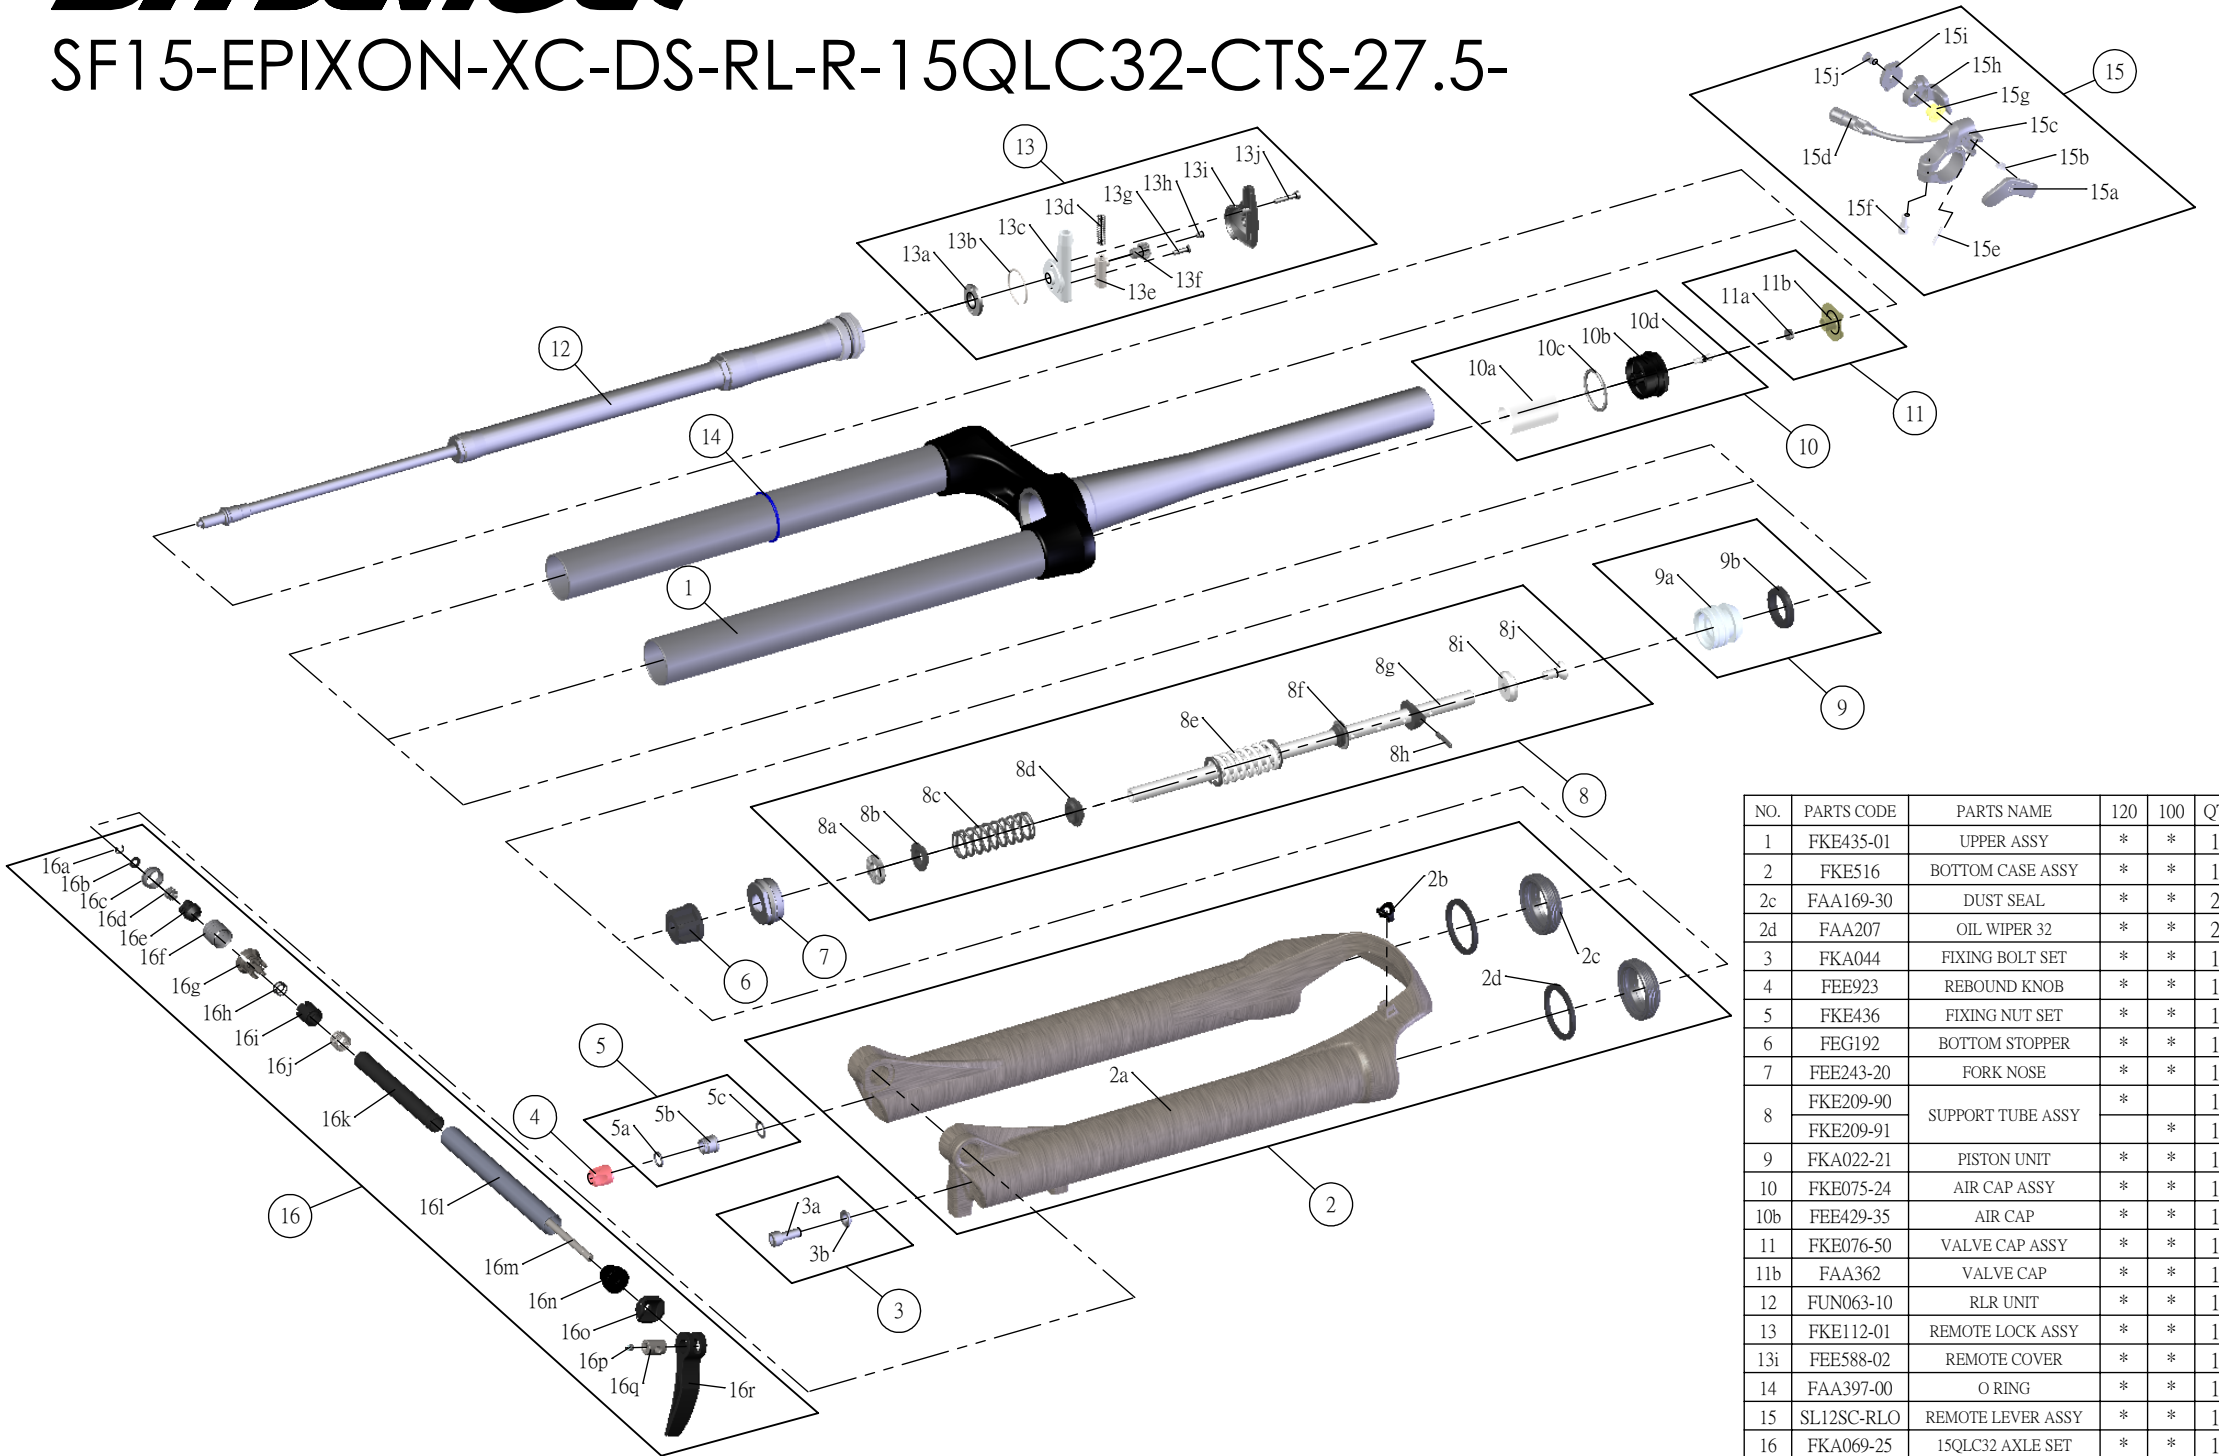

SUNTOUR

SF15-EPIXON-XC-DS-RL-R-15QLC32-CTS-27.5-

Date	2014.02.11	Version	1
Amended			

NO.	PARTS CODE	PARTS NAME	120	100	QT
1	FKE435-01	UPPER ASSY	*	*	1
2	FKE516	BOTTOM CASE ASSY	*	*	1
2c	FAA169-30	DUST SEAL	*	*	2
2d	FAA207	OIL WIPER 32	*	*	2
3	FKA044	FIXING BOLT SET	*	*	1
4	FEE923	REBOUND KNOB	*	*	1
5	FKE436	FIXING NUT SET	*	*	1
6	PEG192	BOTTOM STOPPER	*	*	1
7	FEE243-20	FORK NOSE	*	*	1
8	FKE209-90	SUPPORT TUBE ASSY	*		1
	FKE209-91			*	1
9	FKA022-21	PISTON UNIT	*	*	1
10	FKE075-24	AIR CAP ASSY	*	*	1
10b	FEE429-35	AIR CAP	*	*	1
11	FKE076-50	VALVE CAP ASSY	*	*	1
11b	FAA362	VALVE CAP	*	*	1
12	FUN063-10	RLR UNIT	*	*	1
13	FKE112-01	REMOTE LOCK ASSY	*	*	1
13i	FEE588-02	REMOTE COVER	*	*	1
14	FAA397-00	O RING	*	*	1
15	SL12SC-RLO	REMOTE LEVER ASSY	*	*	1
16	FKA069-25	15QLC32 AXLE SET	*	*	1