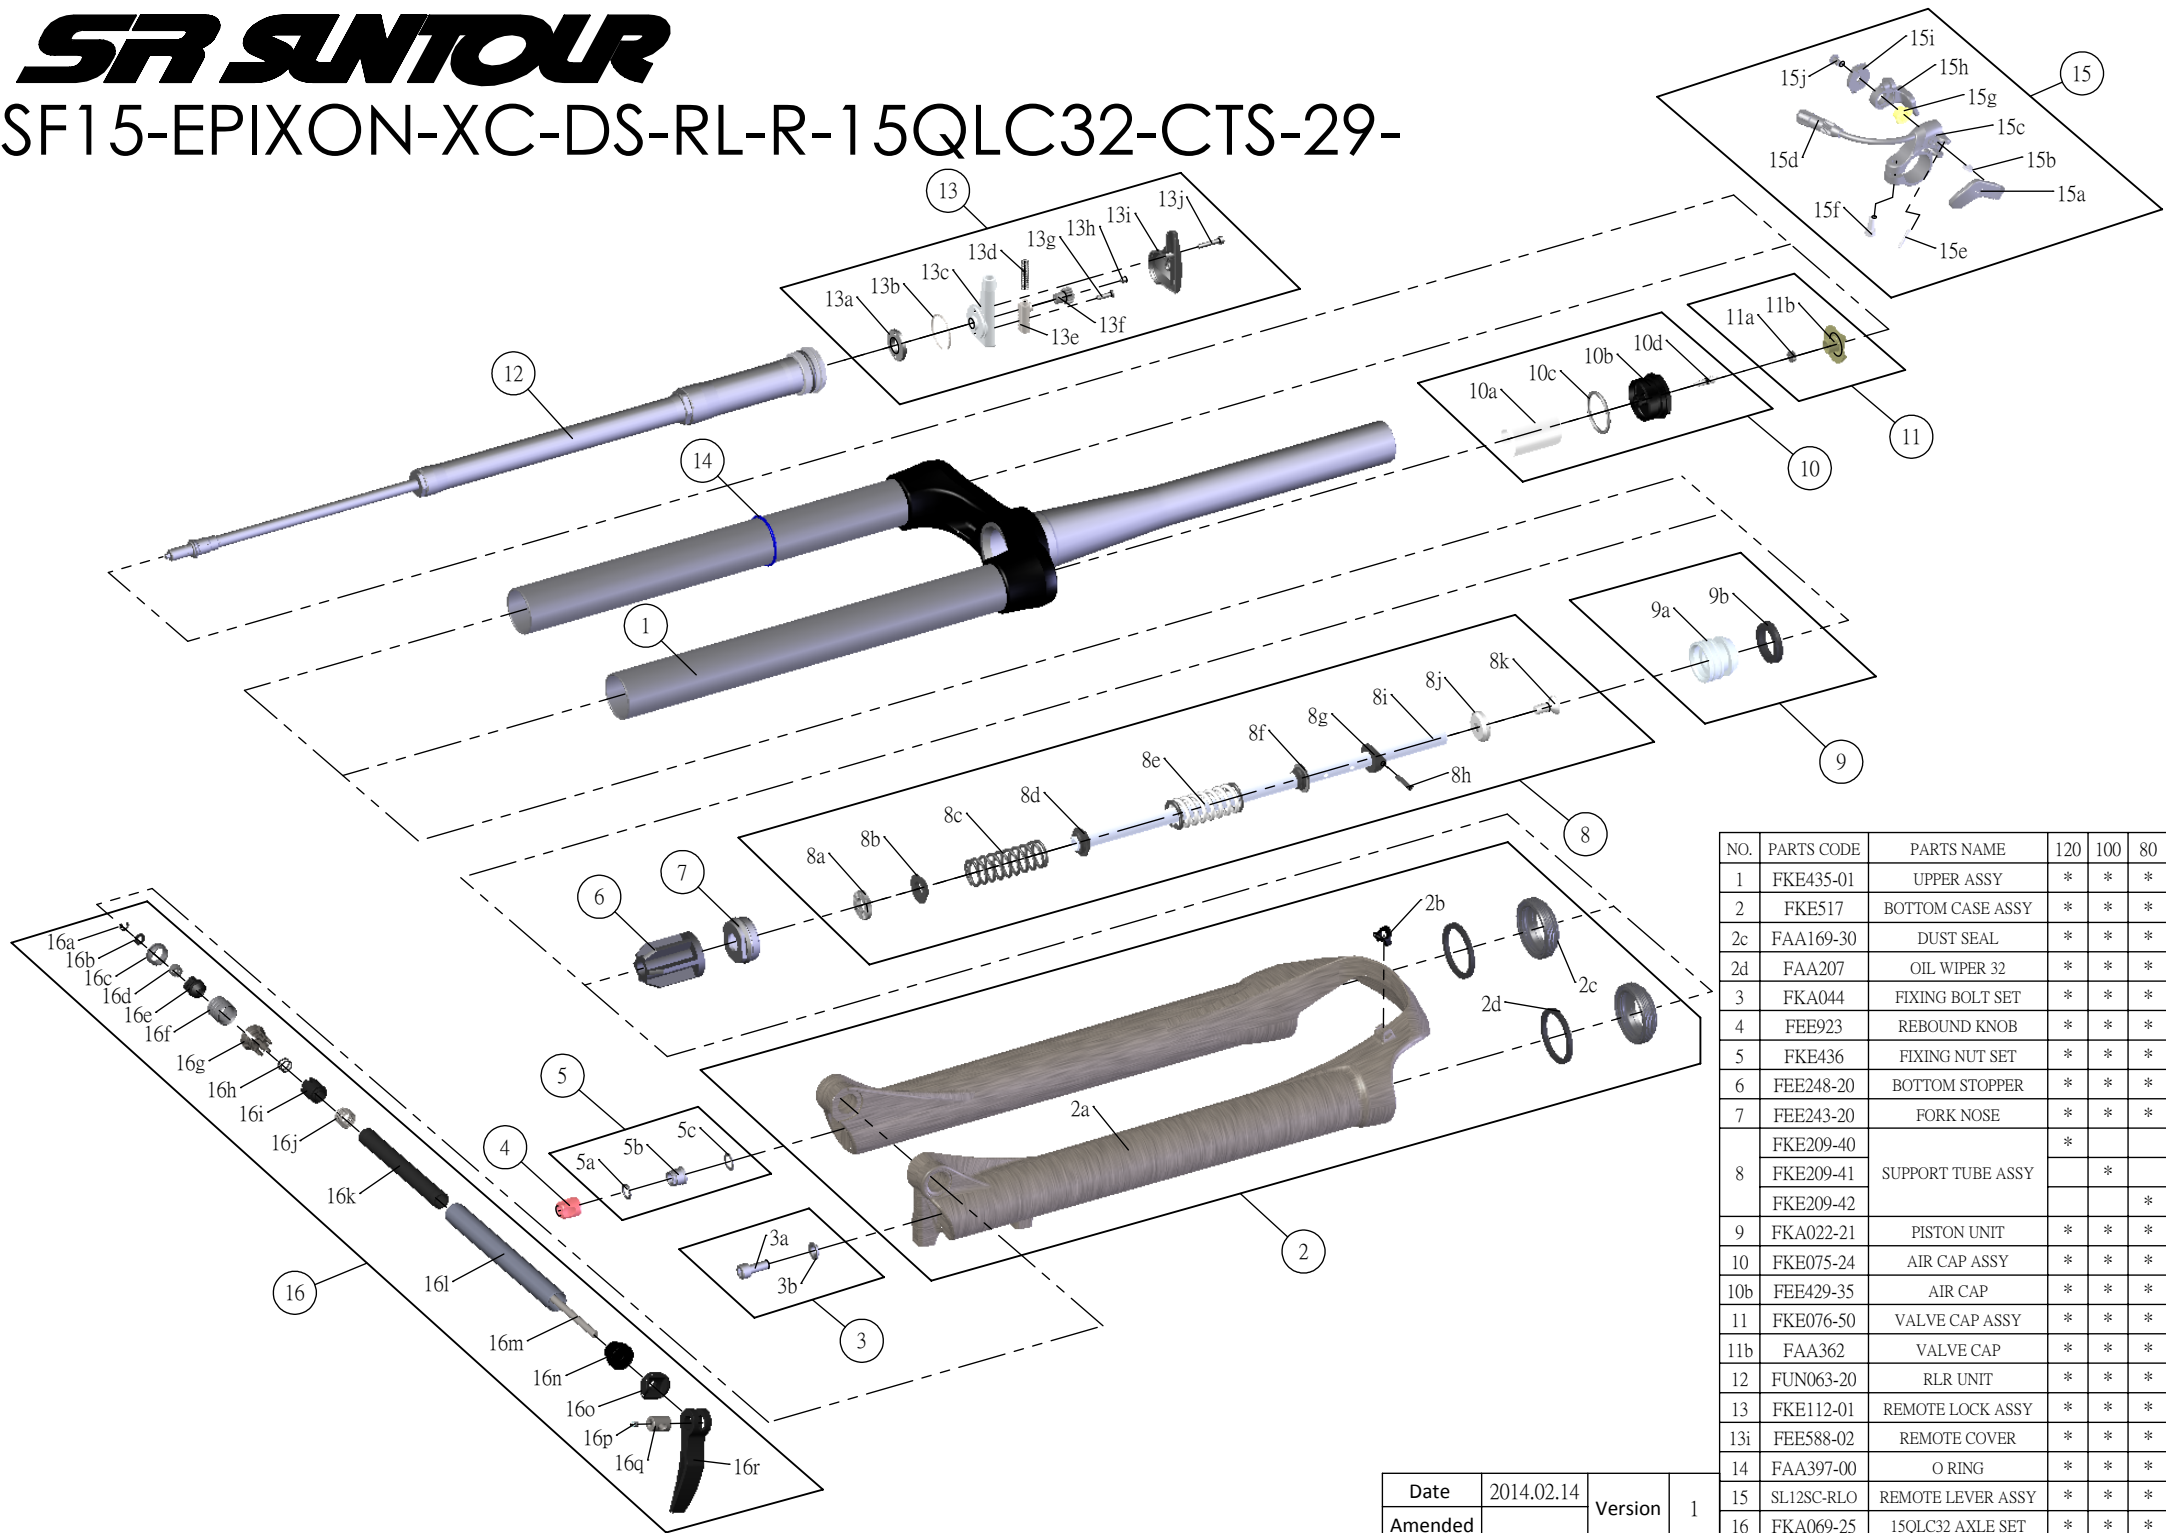

SR SUNTOUR

SF15-EPIXON-XC-DS-RL-R-15QLC32-CTS-29-

NO.	PARTS CODE	PARTS NAME	120	100	80	QT
1	FKE435-01	UPPER ASSY	*	*	*	1
2	FKE517	BOTTOM CASE ASSY	*	*	*	1
2c	FAA169-30	DUST SEAL	*	*	*	2
2d	FAA207	OIL WIPER 32	*	*	*	2
3	FKA044	FIXING BOLT SET	*	*	*	1
4	FEE923	REBOUND KNOB	*	*	*	1
5	FKE436	FIXING NUT SET	*	*	*	1
6	FEE248-20	BOTTOM STOPPER	*	*	*	1
7	FEE243-20	FORK NOSE	*	*	*	1
8	FKE209-40	SUPPORT TUBE ASSY	*			1
	FKE209-41		*			1
	FKE209-42			*		1
9	FKA022-21	PISTON UNIT	*	*	*	1
10	FKE075-24	AIR CAP ASSY	*	*	*	1
10b	FEE429-35	AIR CAP	*	*	*	1
11	FKE076-50	VALVE CAP ASSY	*	*	*	1
11b	FAA362	VALVE CAP	*	*	*	1
12	FUN063-20	RLR UNIT	*	*	*	1
13	FKE112-01	REMOTE LOCK ASSY	*	*	*	1
13i	FEE588-02	REMOTE COVER	*	*	*	1
14	FAA397-00	O RING	*	*	*	1
15	SL12SC-RLO	REMOTE LEVER ASSY	*	*	*	1
16	FKA069-25	15QLC32 AXLE SET	*	*	*	1