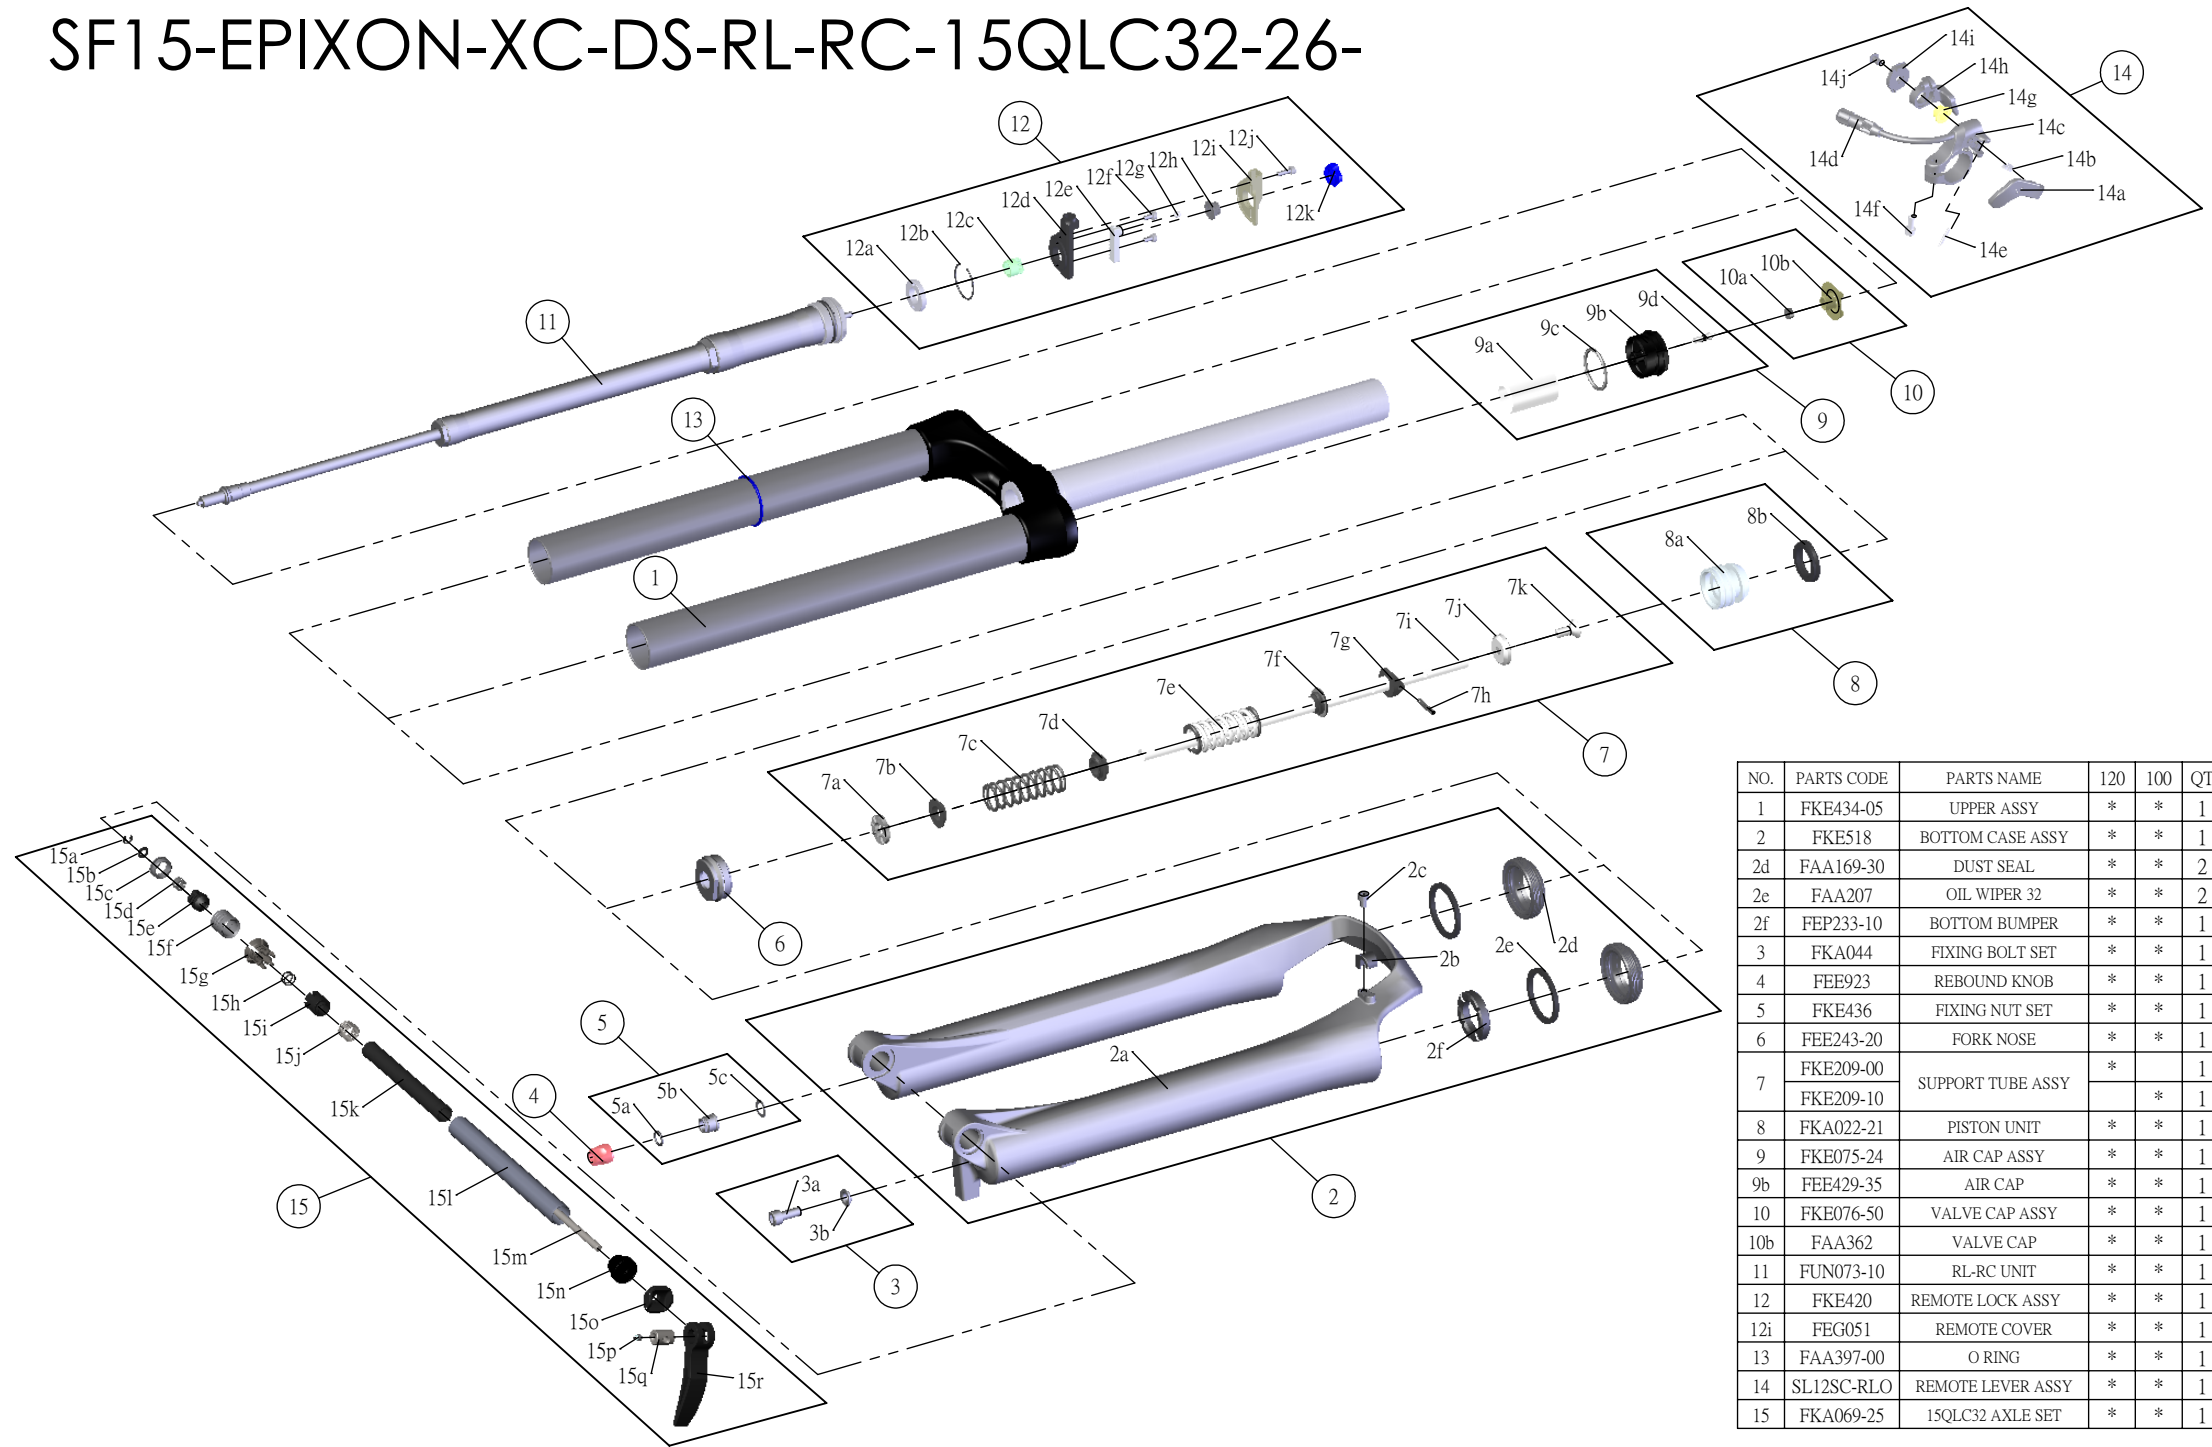

SUNTOUR

SF15-EPIXON-XC-DS-RL-RC-15QLC32-26-

Date	2014.02.06	Version	1
Amended			

NO.	PARTS CODE	PARTS NAME	120	100	QT
1	FKE434-05	UPPER ASSY	*	*	1
2	FKE518	BOTTOM CASE ASSY	*	*	1
2d	FAA169-30	DUST SEAL	*	*	2
2e	FAA207	OIL WIPER 32	*	*	2
2f	FEP233-10	BOTTOM BUMPER	*	*	1
3	FKA044	FIXING BOLT SET	*	*	1
4	FEE923	REBOUND KNOB	*	*	1
5	FKE436	FIXING NUT SET	*	*	1
6	FEE243-20	FORK NOSE	*	*	1
7	FKE209-00	SUPPORT TUBE ASSY	*		1
	FKE209-10			*	1
8	FKA022-21	PISTON UNIT	*	*	1
9	FKE075-24	AIR CAP ASSY	*	*	1
9b	FEE429-35	AIR CAP	*	*	1
10	FKE076-50	VALVE CAP ASSY	*	*	1
10b	FAA362	VALVE CAP	*	*	1
11	FUN073-10	RL-RC UNIT	*	*	1
12	FKE420	REMOTE LOCK ASSY	*	*	1
12i	FEG051	REMOTE COVER	*	*	1
13	FAA397-00	O RING	*	*	1
14	SL12SC-RLO	REMOTE LEVER ASSY	*	*	1
15	FKA069-25	15QLC32 AXLE SET	*	*	1