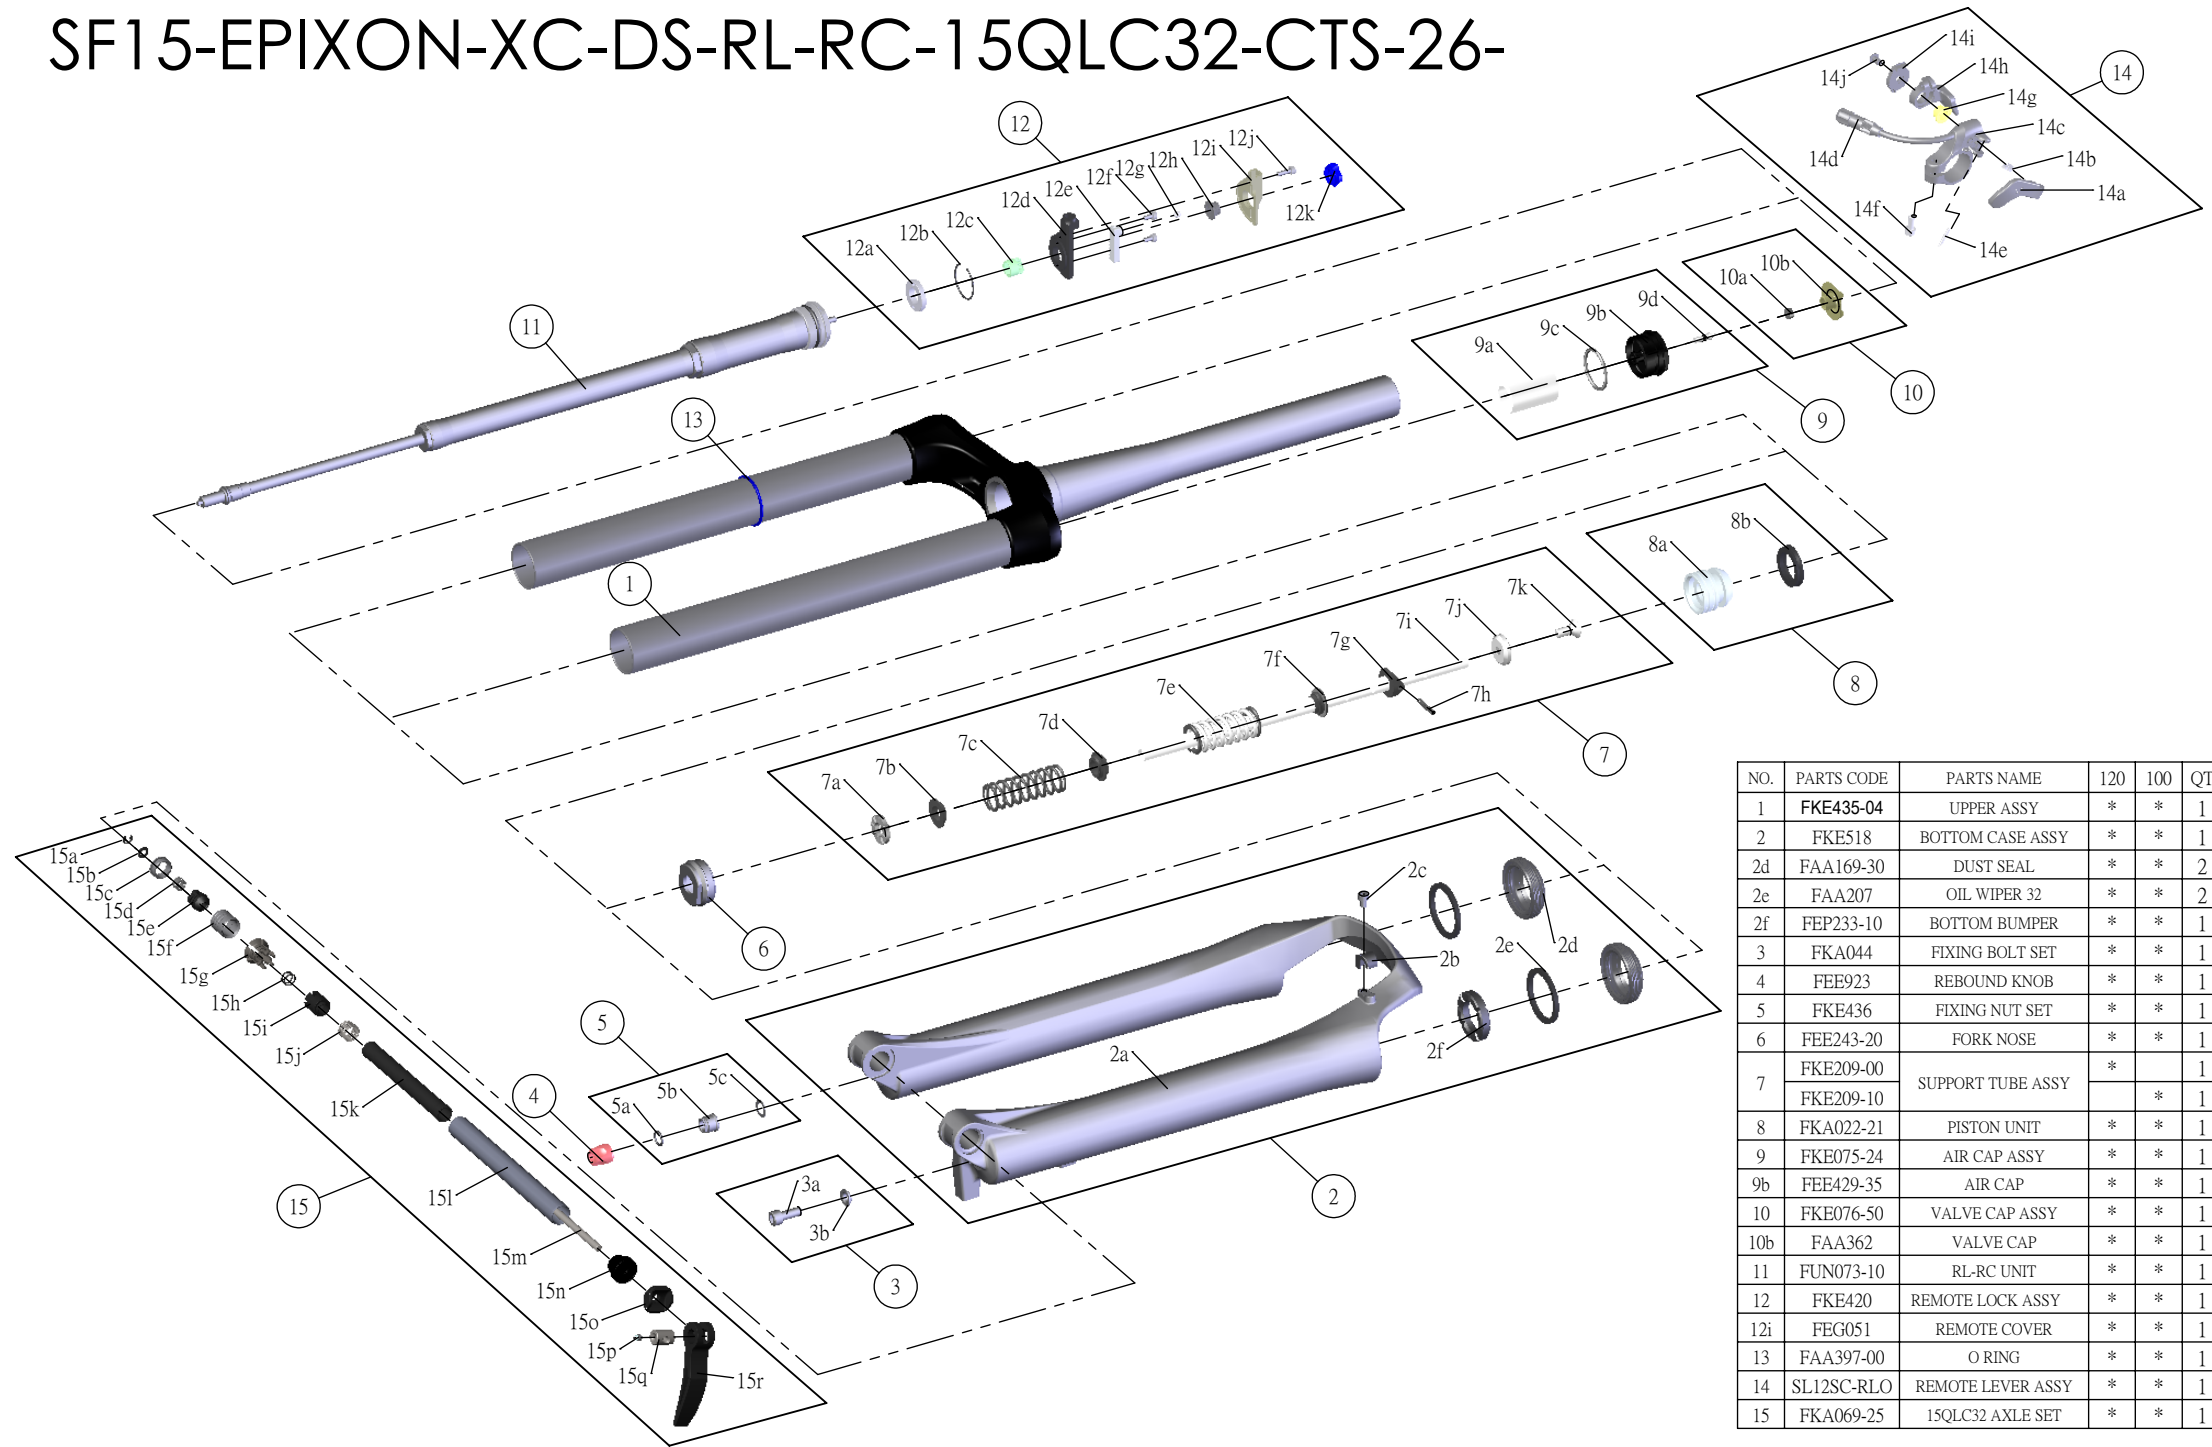

SUNTOUR

SF15-EPIXON-XC-DS-RL-RC-15QLC32-CTS-26-

Date	2014.02.06	Version	1
Amended			

NO.	PARTS CODE	PARTS NAME	120	100	QT
1	FKE435-04	UPPER ASSY	*	*	1
2	FKE518	BOTTOM CASE ASSY	*	*	1
2d	FAA169-30	DUST SEAL	*	*	2
2e	FAA207	OIL WIPER 32	*	*	2
2f	FEP233-10	BOTTOM BUMPER	*	*	1
3	FKA044	FIXING BOLT SET	*	*	1
4	FEE923	REBOUND KNOB	*	*	1
5	FKE436	FIXING NUT SET	*	*	1
6	FEE243-20	FORK NOSE	*	*	1
7	FKE209-00	SUPPORT TUBE ASSY	*		1
	FKE209-10			*	1
8	FKA022-21	PISTON UNIT	*	*	1
9	FKE075-24	AIR CAP ASSY	*	*	1
9b	FEE429-35	AIR CAP	*	*	1
10	FKE076-50	VALVE CAP ASSY	*	*	1
10b	FAA362	VALVE CAP	*	*	1
11	FUN073-10	RL-RC UNIT	*	*	1
12	FKE420	REMOTE LOCK ASSY	*	*	1
12i	FEG051	REMOTE COVER	*	*	1
13	FAA397-00	O RING	*	*	1
14	SL12SC-RLO	REMOTE LEVER ASSY	*	*	1
15	FKA069-25	15QLC32 AXLE SET	*	*	1