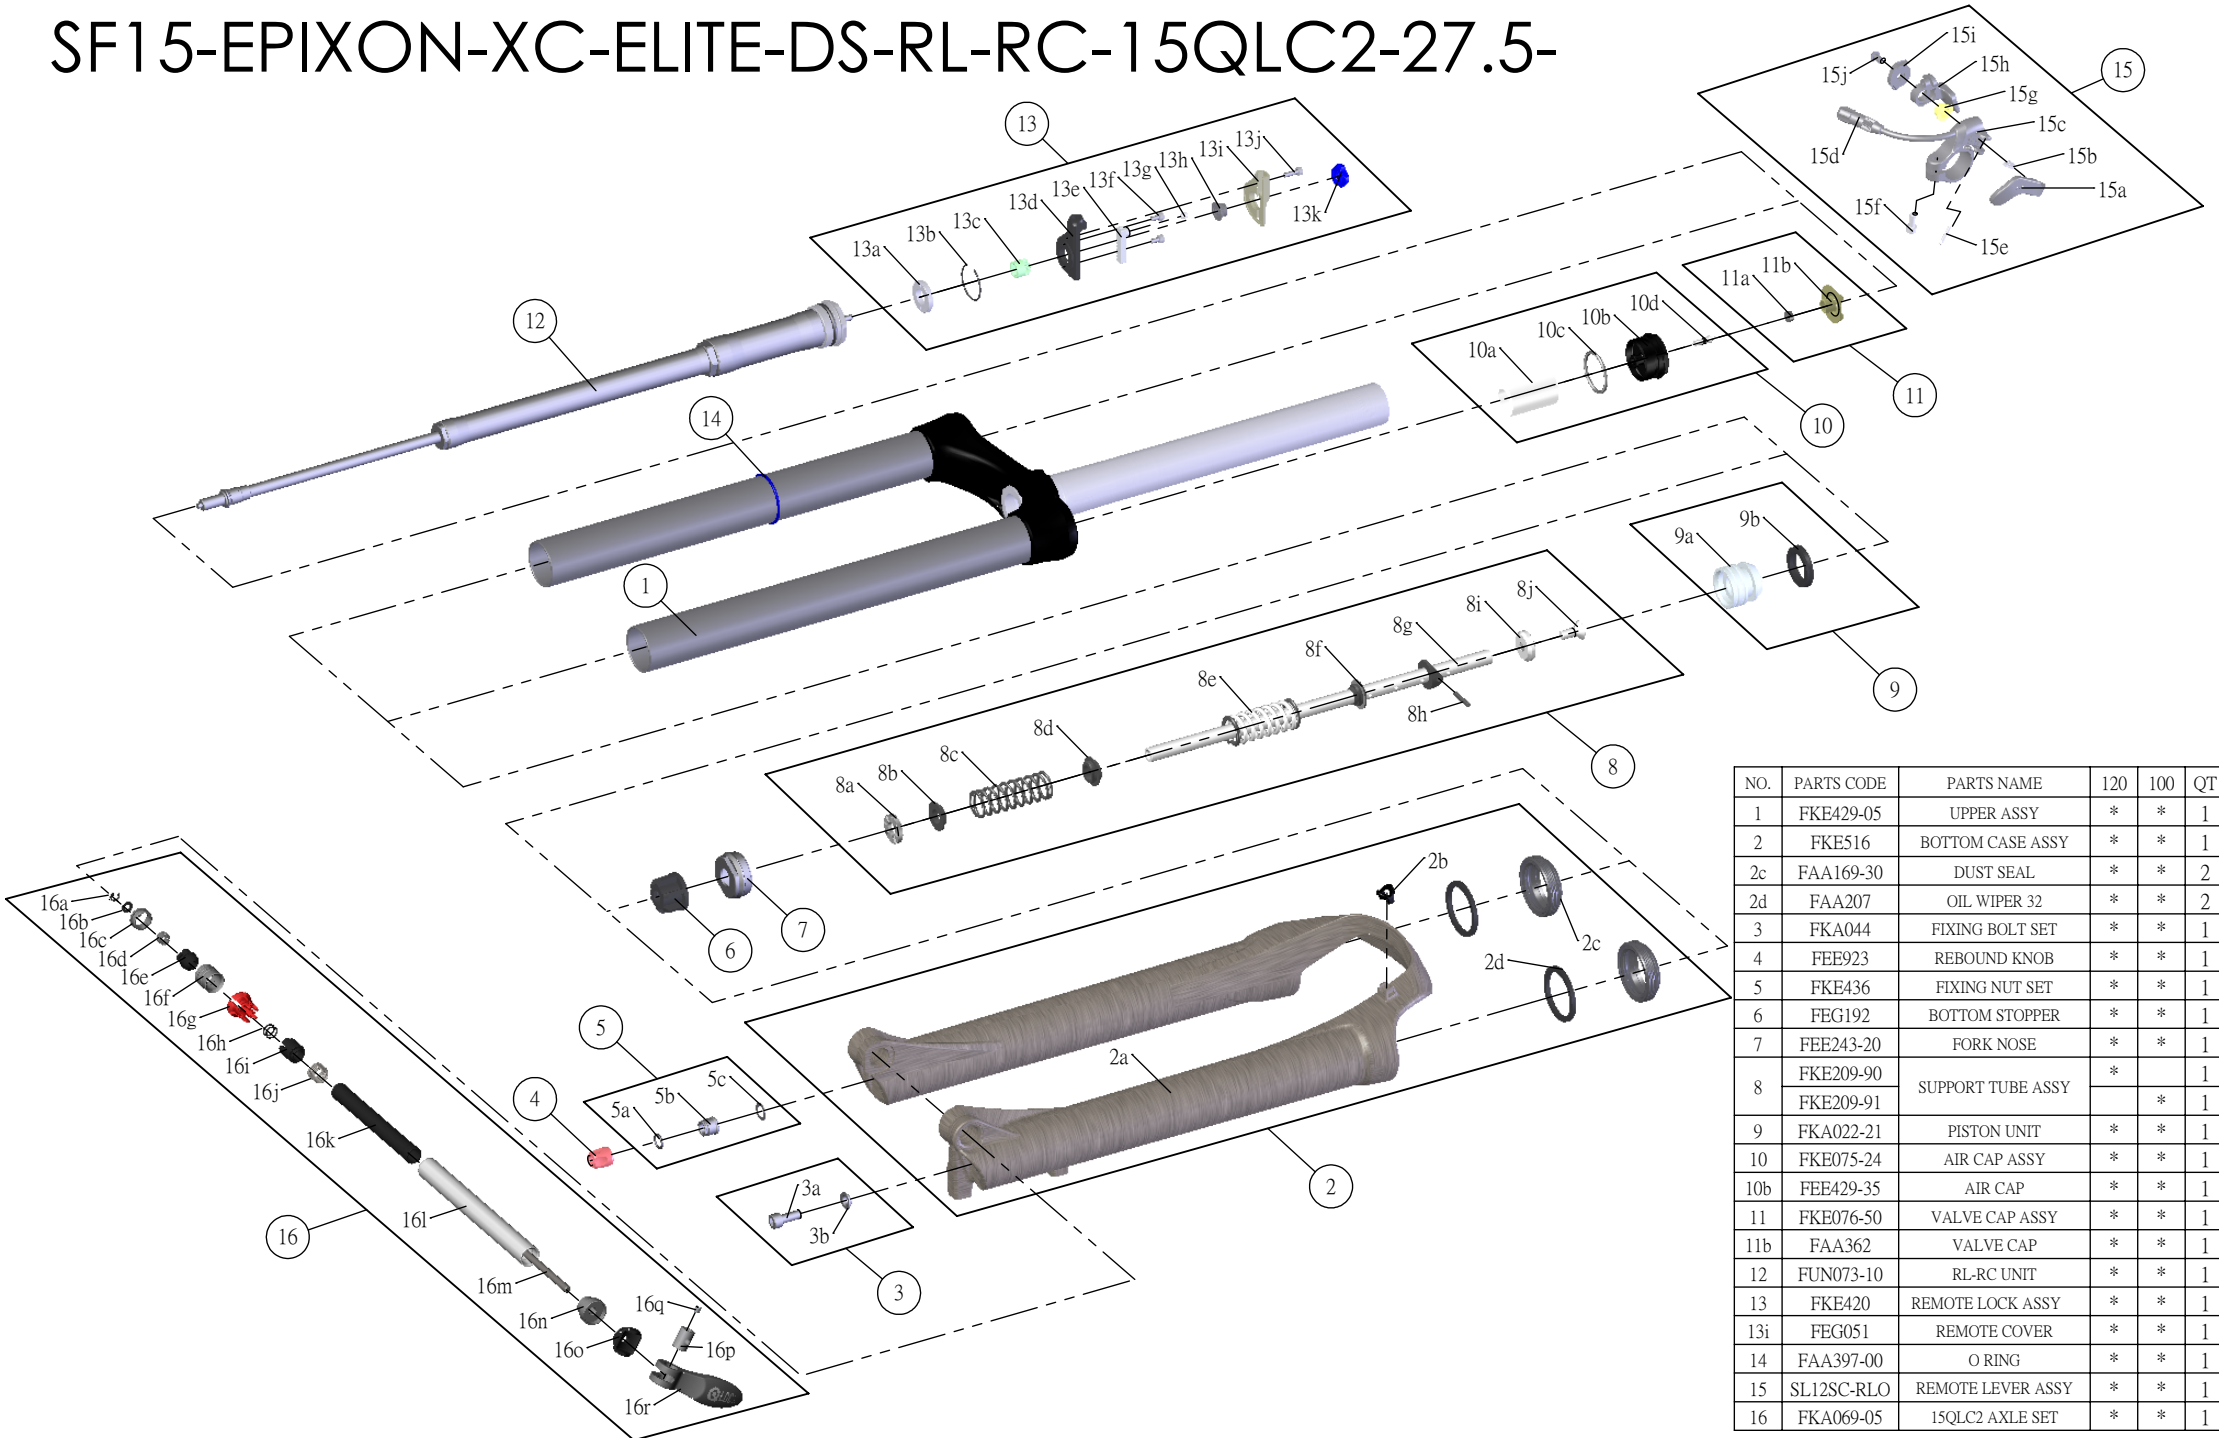

SUNTOUR

SF15-EPIXON-XC-ELITE-DS-RL-RC-15QLC2-27.5-

Date	2014.02.10	Version	1
Amended			

NO.	PARTS CODE	PARTS NAME	120	100	QT
1	FKE429-05	UPPER ASSY	*	*	1
2	FKE516	BOTTOM CASE ASSY	*	*	1
2c	FAA169-30	DUST SEAL	*	*	2
2d	FAA207	OIL WIPER 32	*	*	2
3	FKA044	FIXING BOLT SET	*	*	1
4	FEE923	REBOUND KNOB	*	*	1
5	FKE436	FIXING NUT SET	*	*	1
6	FEG192	BOTTOM STOPPER	*	*	1
7	FEE243-20	FORK NOSE	*	*	1
8	FKE209-90	SUPPORT TUBE ASSY	*	*	1
	FKE209-91		*	*	1
9	FKA022-21	PISTON UNIT	*	*	1
10	FKE075-24	AIR CAP ASSY	*	*	1
10b	FEE429-35	AIR CAP	*	*	1
11	FKE076-50	VALVE CAP ASSY	*	*	1
11b	FAA362	VALVE CAP	*	*	1
12	FUN073-10	RL-RC UNIT	*	*	1
13	FKE420	REMOTE LOCK ASSY	*	*	1
13i	FEG051	REMOTE COVER	*	*	1
14	FAA397-00	O RING	*	*	1
15	SL12SC-RLO	REMOTE LEVER ASSY	*	*	1
16	FKA069-05	15QLC2 AXLE SET	*	*	1