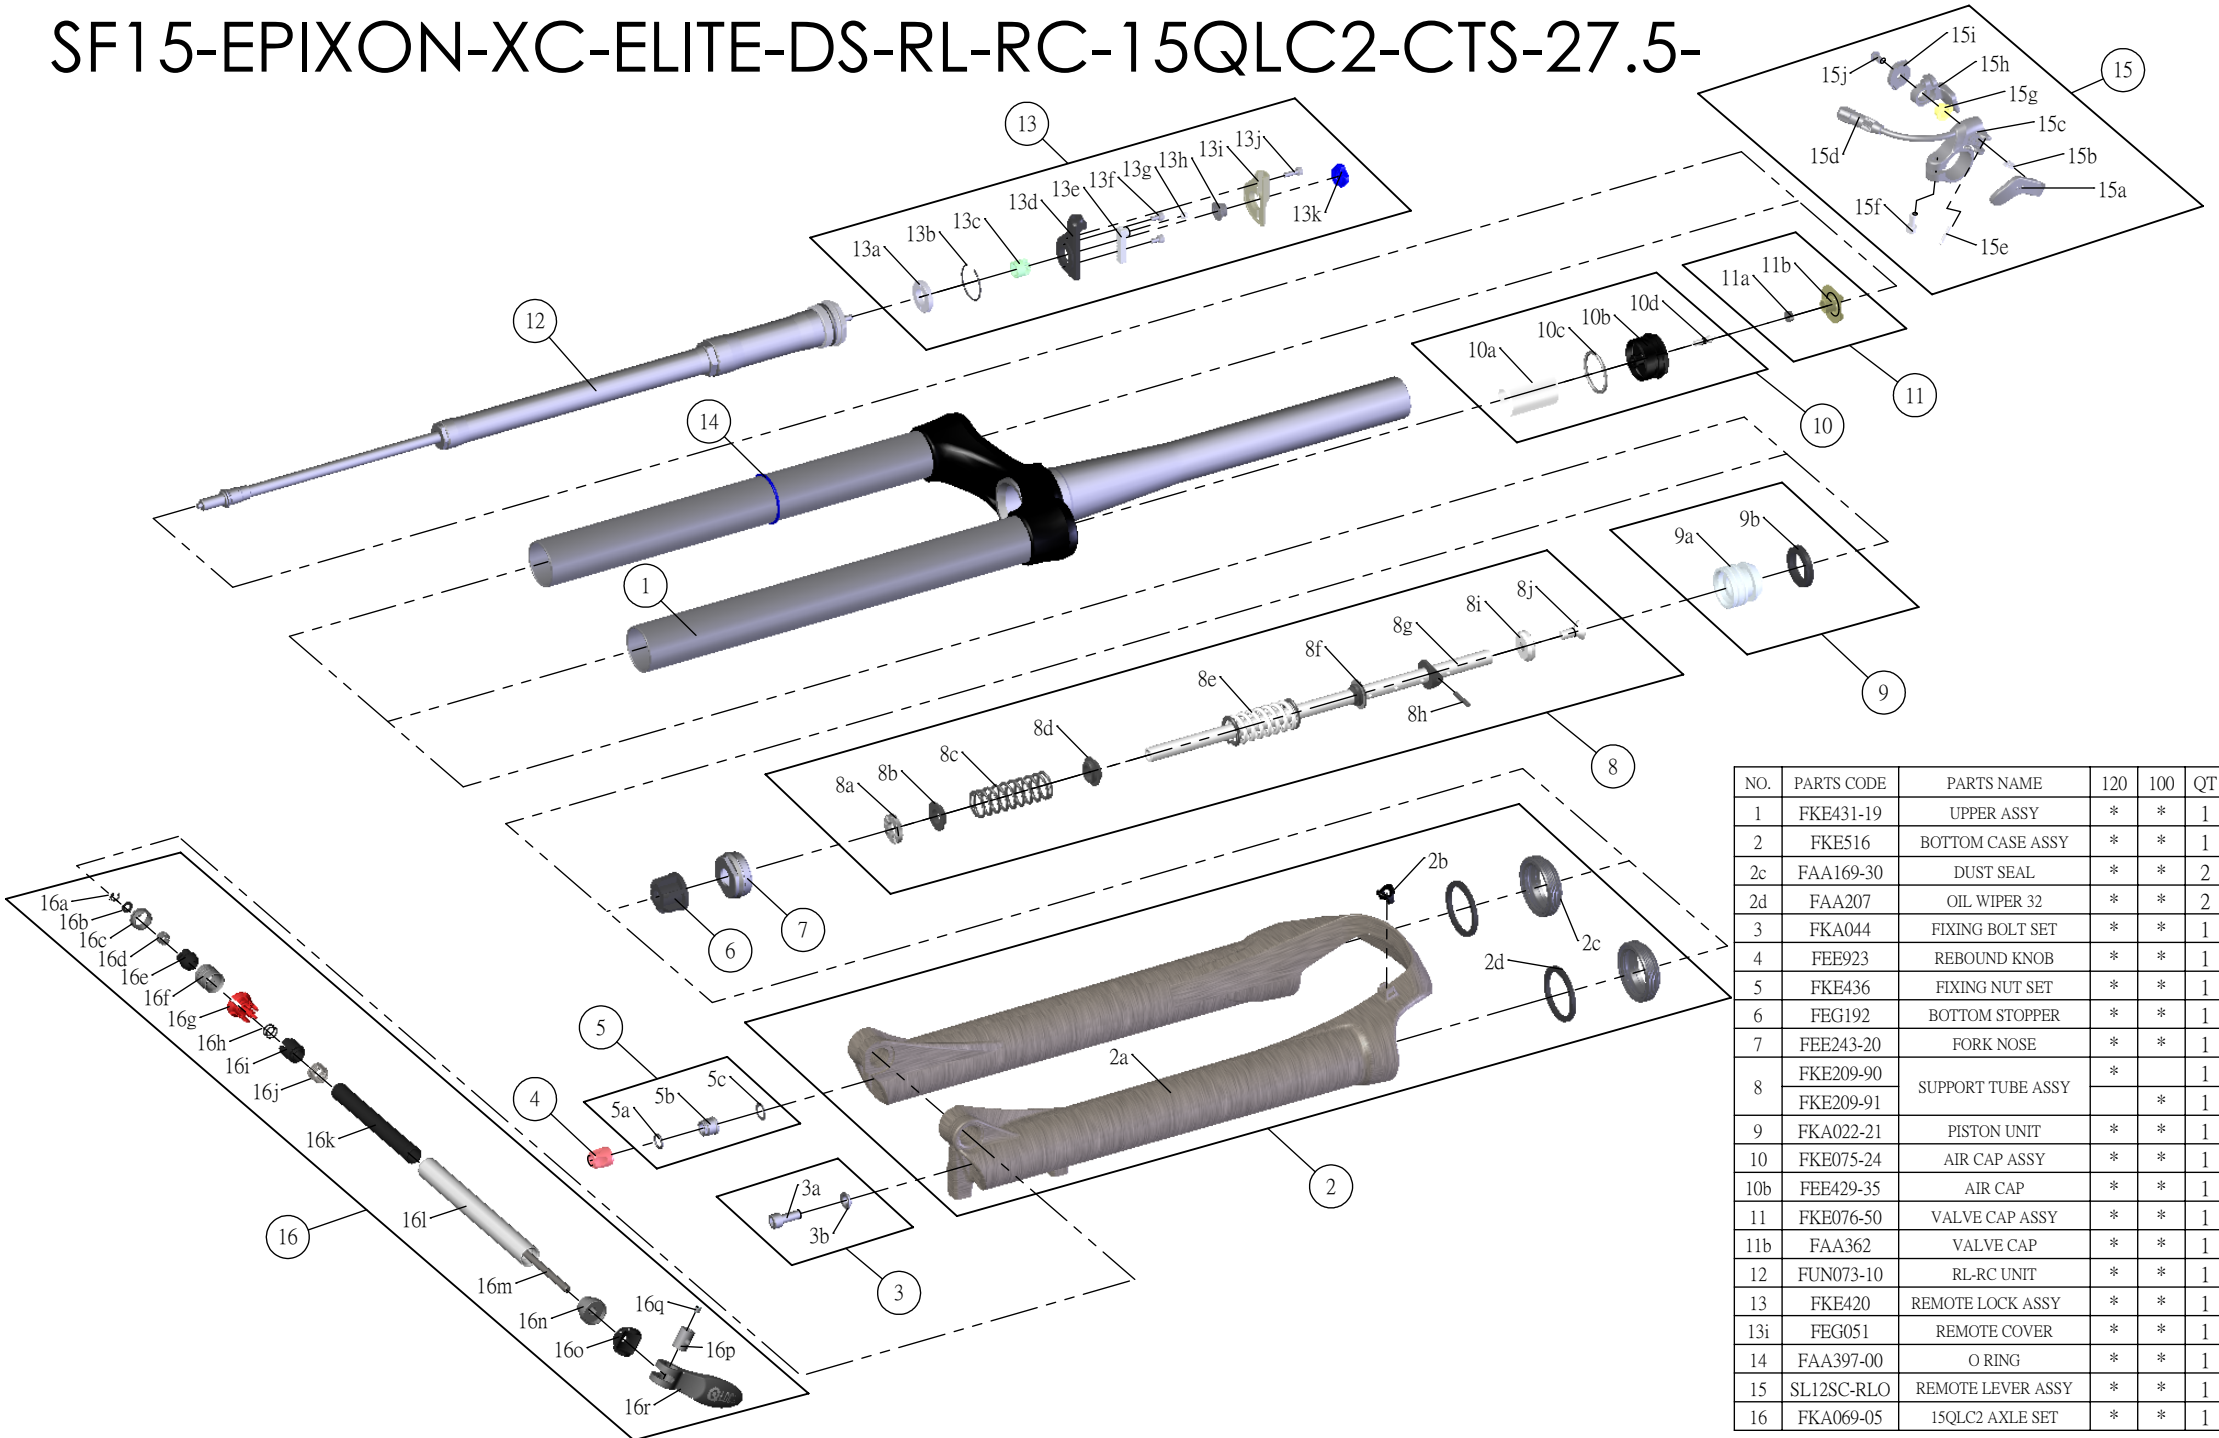

SUNTOUR

SF15-EPIXON-XC-ELITE-DS-RL-RC-15QLC2-CTS-27.5-

Date	2014.02.10	Version	1
Amended			

NO.	PARTS CODE	PARTS NAME	120	100	QT
1	FKE431-19	UPPER ASSY	*	*	1
2	FKE516	BOTTOM CASE ASSY	*	*	1
2c	FAA169-30	DUST SEAL	*	*	2
2d	FAA207	OIL WIPER 32	*	*	2
3	FKA044	FIXING BOLT SET	*	*	1
4	FEE923	REBOUND KNOB	*	*	1
5	FKE436	FIXING NUT SET	*	*	1
6	FEG192	BOTTOM STOPPER	*	*	1
7	FEE243-20	FORK NOSE	*	*	1
8	FKE209-90	SUPPORT TUBE ASSY	*	*	1
	FKE209-91		*	*	1
9	FKA022-21	PISTON UNIT	*	*	1
10	FKE075-24	AIR CAP ASSY	*	*	1
10b	FEE429-35	AIR CAP	*	*	1
11	FKE076-50	VALVE CAP ASSY	*	*	1
11b	FAA362	VALVE CAP	*	*	1
12	FUN073-10	RL-RC UNIT	*	*	1
13	FKE420	REMOTE LOCK ASSY	*	*	1
13i	FEG051	REMOTE COVER	*	*	1
14	FAA397-00	O RING	*	*	1
15	SL12SC-RLO	REMOTE LEVER ASSY	*	*	1
16	FKA069-05	15QLC2 AXLE SET	*	*	1