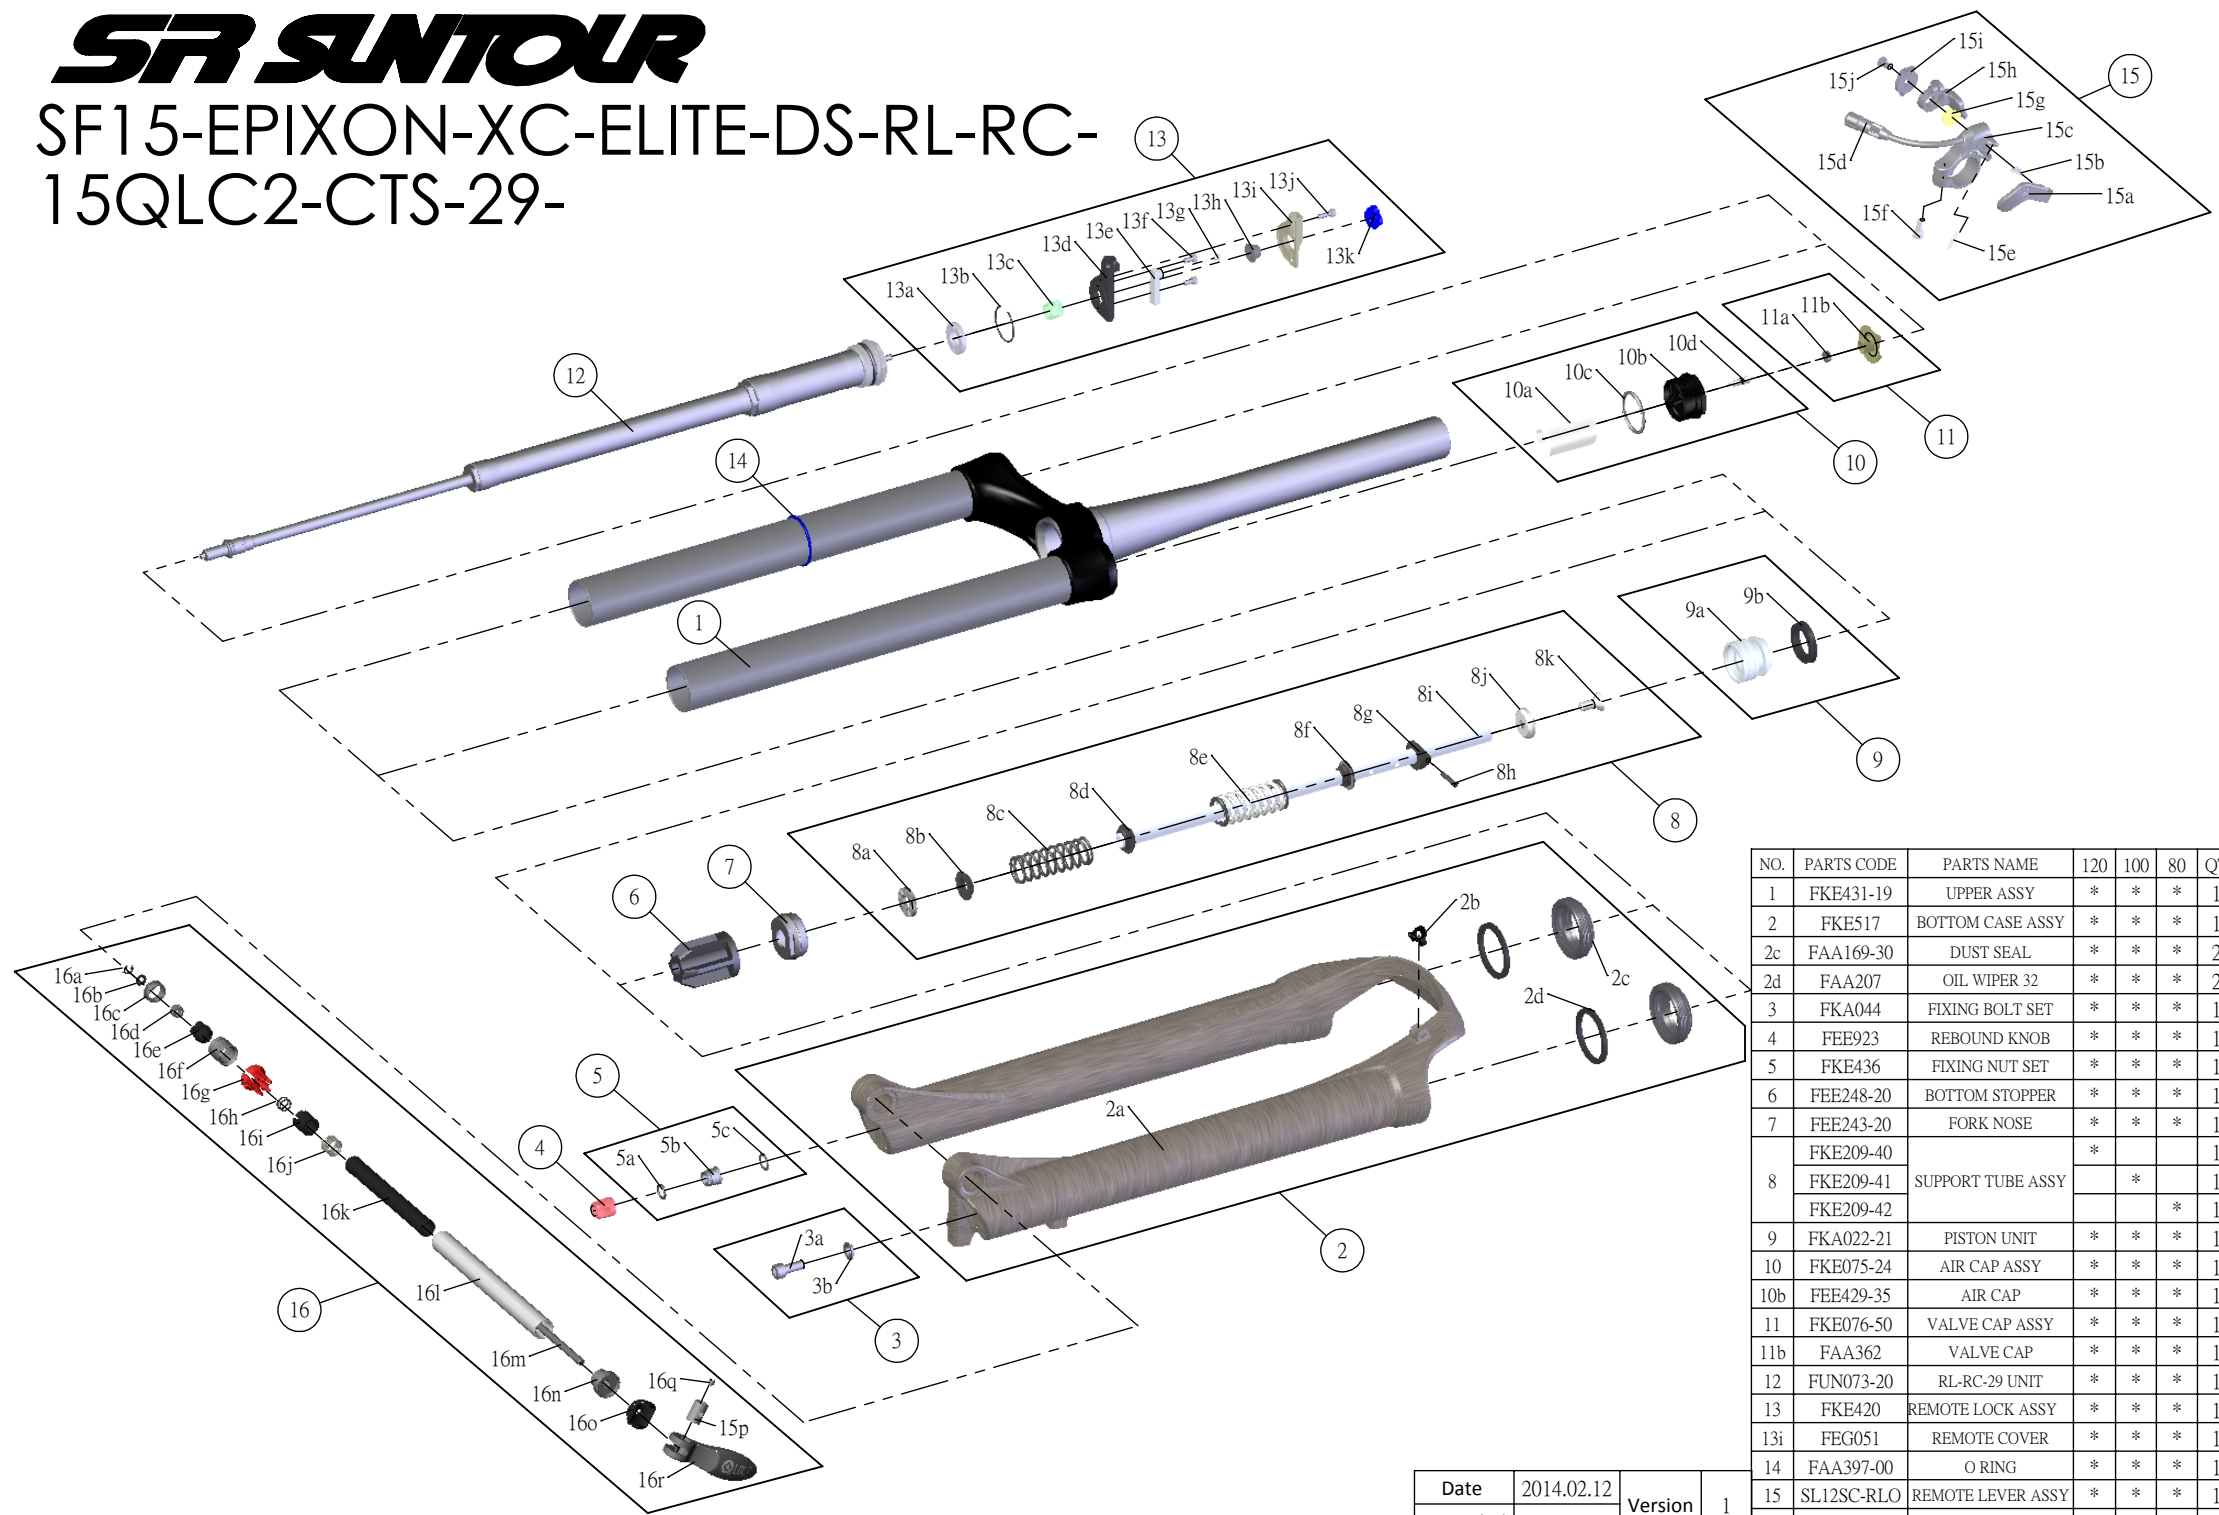

SUNTOUR

SF15-EPIXON-XC-ELITE-DS-RL-RC-
15QLC2-CTS-29-

NO.	PARTS CODE	PARTS NAME	120	100	80	QT
1	FKE431-19	UPPER ASSY	*	*	*	1
2	FKE517	BOTTOM CASE ASSY	*	*	*	1
2c	FAA169-30	DUST SEAL	*	*	*	2
2d	FAA207	OIL WIPER 32	*	*	*	2
3	FKA044	FIXING BOLT SET	*	*	*	1
4	FEE923	REBOUND KNOB	*	*	*	1
5	FKE436	FIXING NUT SET	*	*	*	1
6	FEE248-20	BOTTOM STOPPER	*	*	*	1
7	FEE243-20	FORK NOSE	*	*	*	1
8	FKE209-40	SUPPORT TUBE ASSY	*			1
	FKE209-41			*		1
	FKE209-42				*	1
9	FKA022-21	PISTON UNIT	*	*	*	1
10	FKE075-24	AIR CAP ASSY	*	*	*	1
10b	FEE429-35	AIR CAP	*	*	*	1
11	FKE076-50	VALVE CAP ASSY	*	*	*	1
11b	FAA362	VALVE CAP	*	*	*	1
12	FUN073-20	RL-RC-29 UNIT	*	*	*	1
13	FKE420	REMOTE LOCK ASSY	*	*	*	1
13i	FEG051	REMOTE COVER	*	*	*	1
14	FAA397-00	O RING	*	*	*	1
15	SL12SC-RLO	REMOTE LEVER ASSY	*	*	*	1
16	FKA069-05	15QLC2 AXLE SET	*	*	*	1