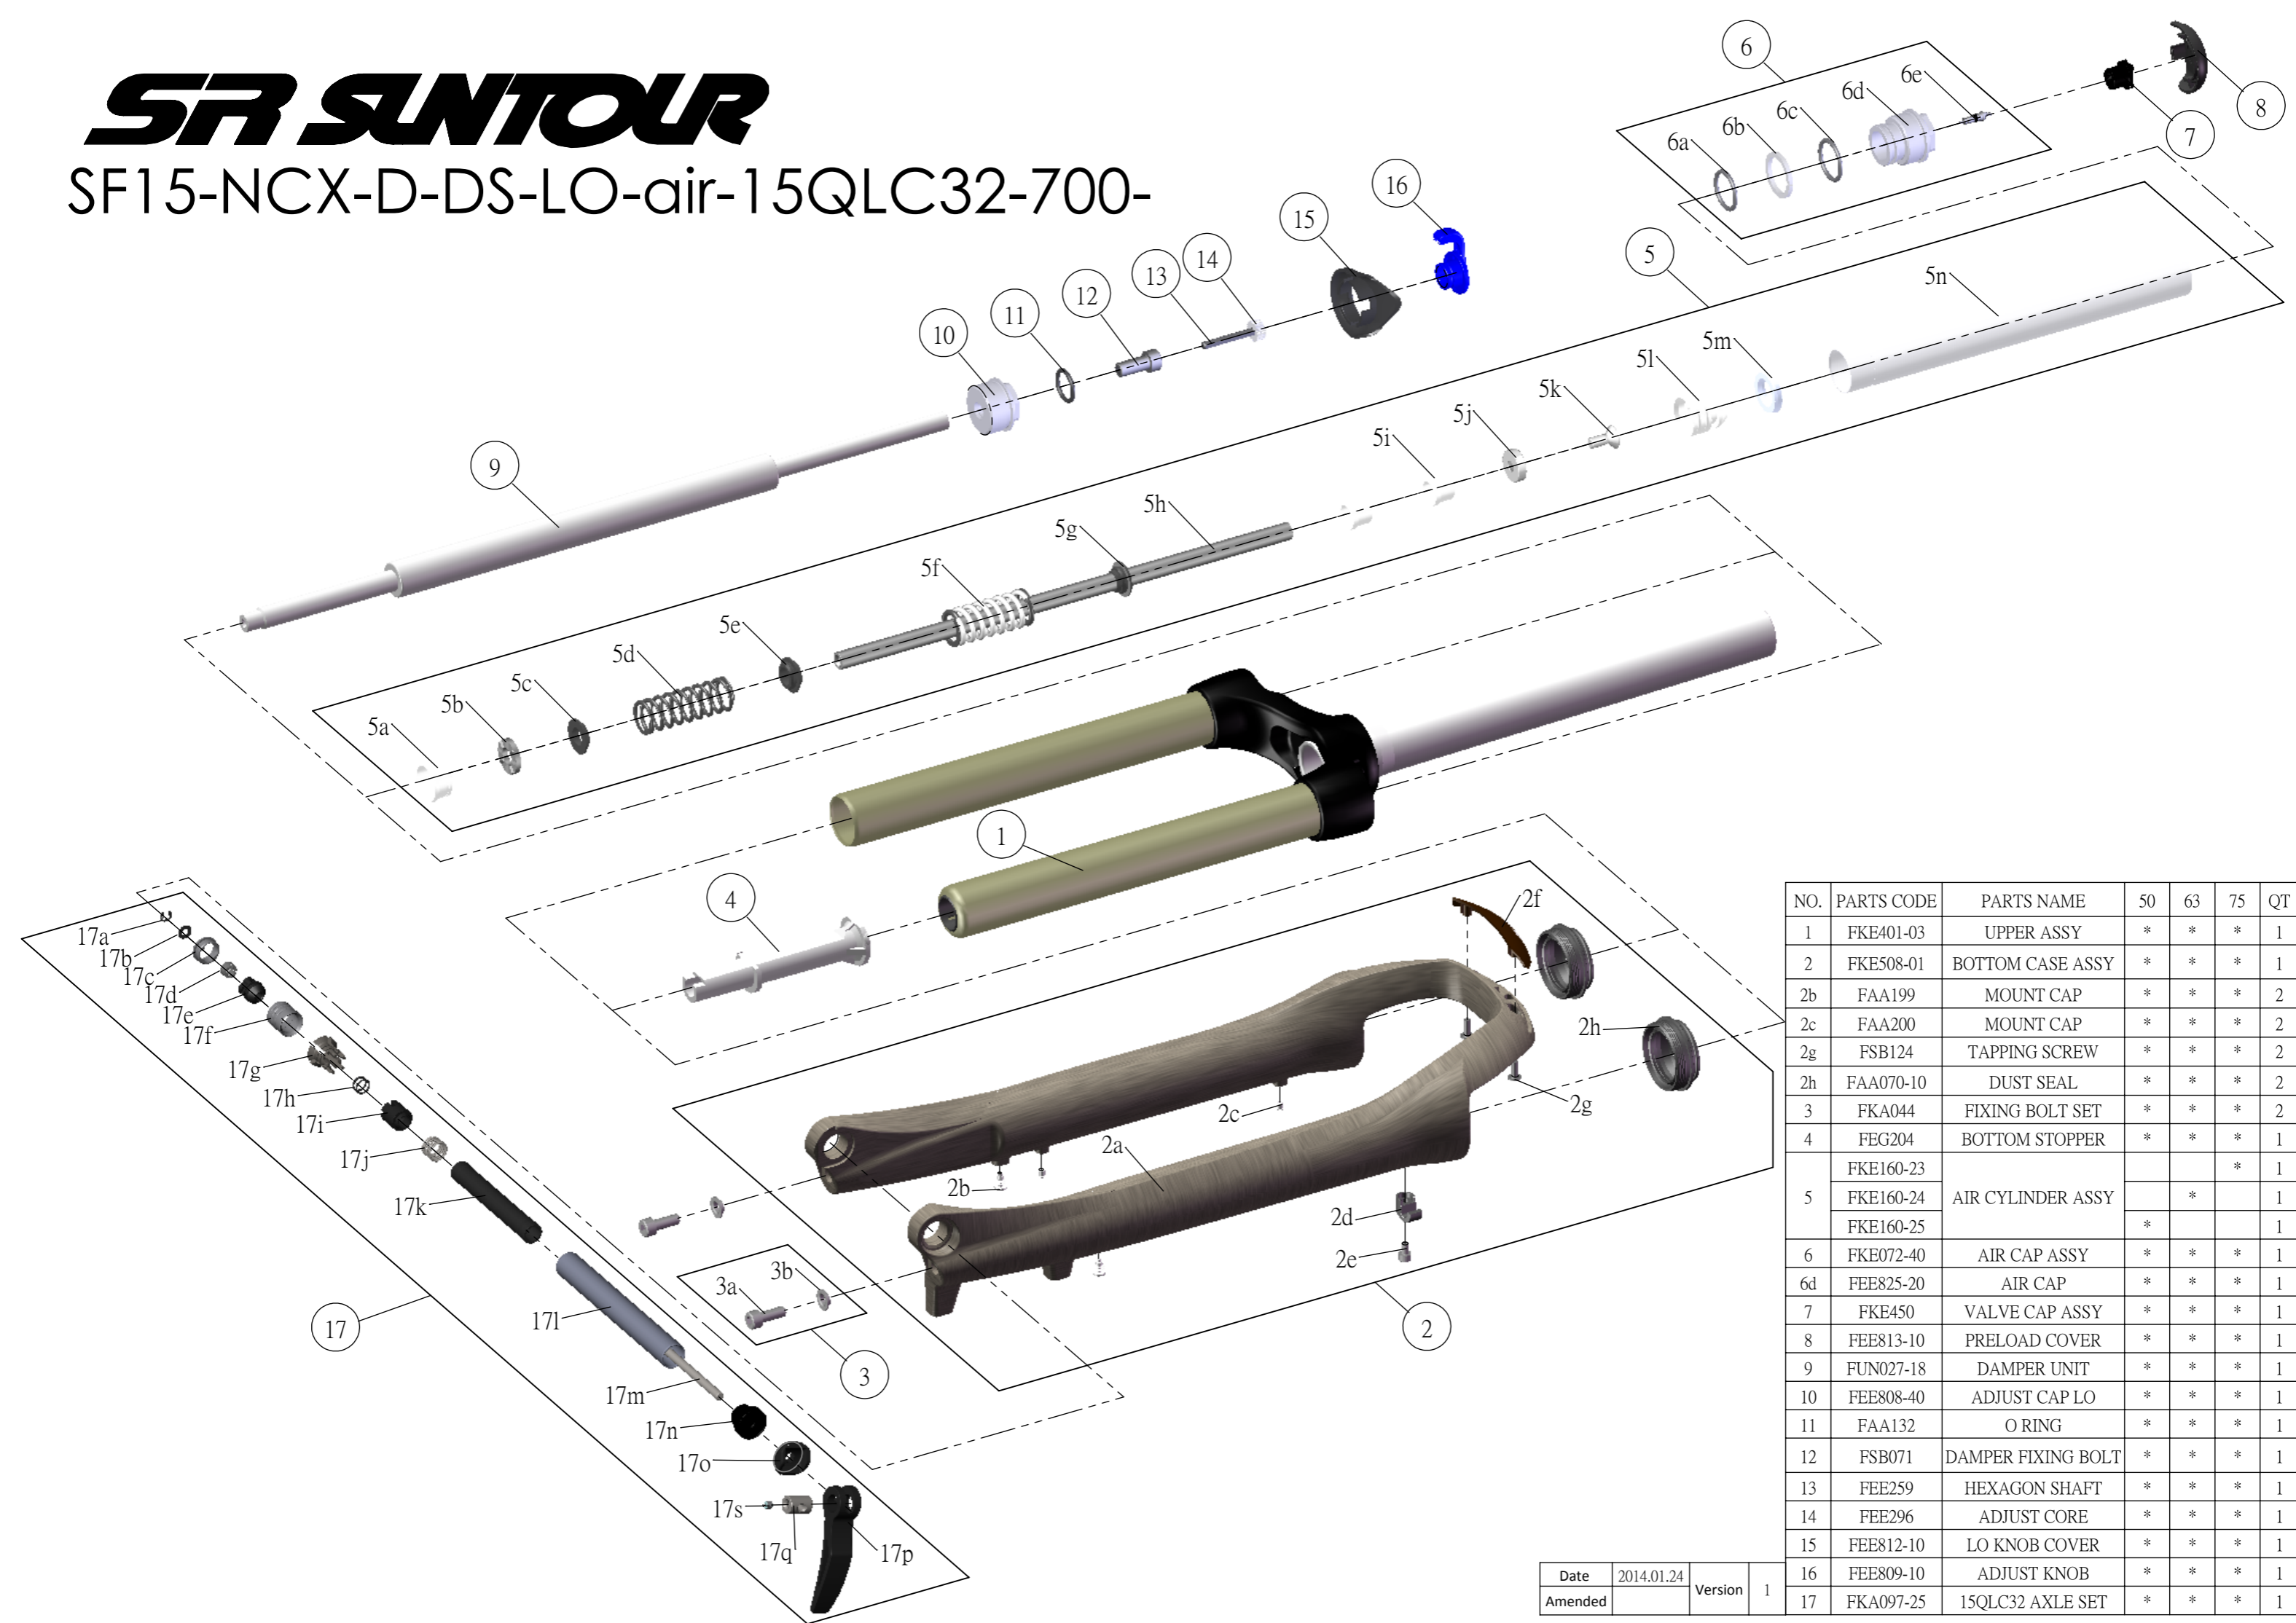

# SF SUNTOUR

SF15-NCX-D-DS-LO-air-15QLC32-700-

NO.	PARTS CODE	PARTS NAME	50	63	75	QT
1	FKE401-03	UPPER ASSY	*	*	*	1
2	FKE508-01	BOTTOM CASE ASSY	*	*	*	1
2b	FAA199	MOUNT CAP	*	*	*	2
2c	FAA200	MOUNT CAP	*	*	*	2
2g	FSB124	TAPPING SCREW	*	*	*	2
2h	FAA070-10	DUST SEAL	*	*	*	2
3	FKA044	FIXING BOLT SET	*	*	*	2
4	FEG204	BOTTOM STOPPER	*	*	*	1
5	FKE160-23	AIR CYLINDER ASSY			*	1
	FKE160-24		*		1	
	FKE160-25		*		1	
6	FKE072-40	AIR CAP ASSY	*	*	*	1
6d	FEE825-20	AIR CAP	*	*	*	1
7	FKE450	VALVE CAP ASSY	*	*	*	1
8	FEE813-10	PRELOAD COVER	*	*	*	1
9	FUN027-18	DAMPER UNIT	*	*	*	1
10	FEE808-40	ADJUST CAP LO	*	*	*	1
11	FAA132	O RING	*	*	*	1
12	FSB071	DAMPER FIXING BOLT	*	*	*	1
13	FEE259	HEXAGON SHAFT	*	*	*	1
14	FEE296	ADJUST CORE	*	*	*	1
15	FEE812-10	LO KNOB COVER	*	*	*	1
16	FEE809-10	ADJUST KNOB	*	*	*	1
17	FKA097-25	15QLC32 AXLE SET	*	*	*	1