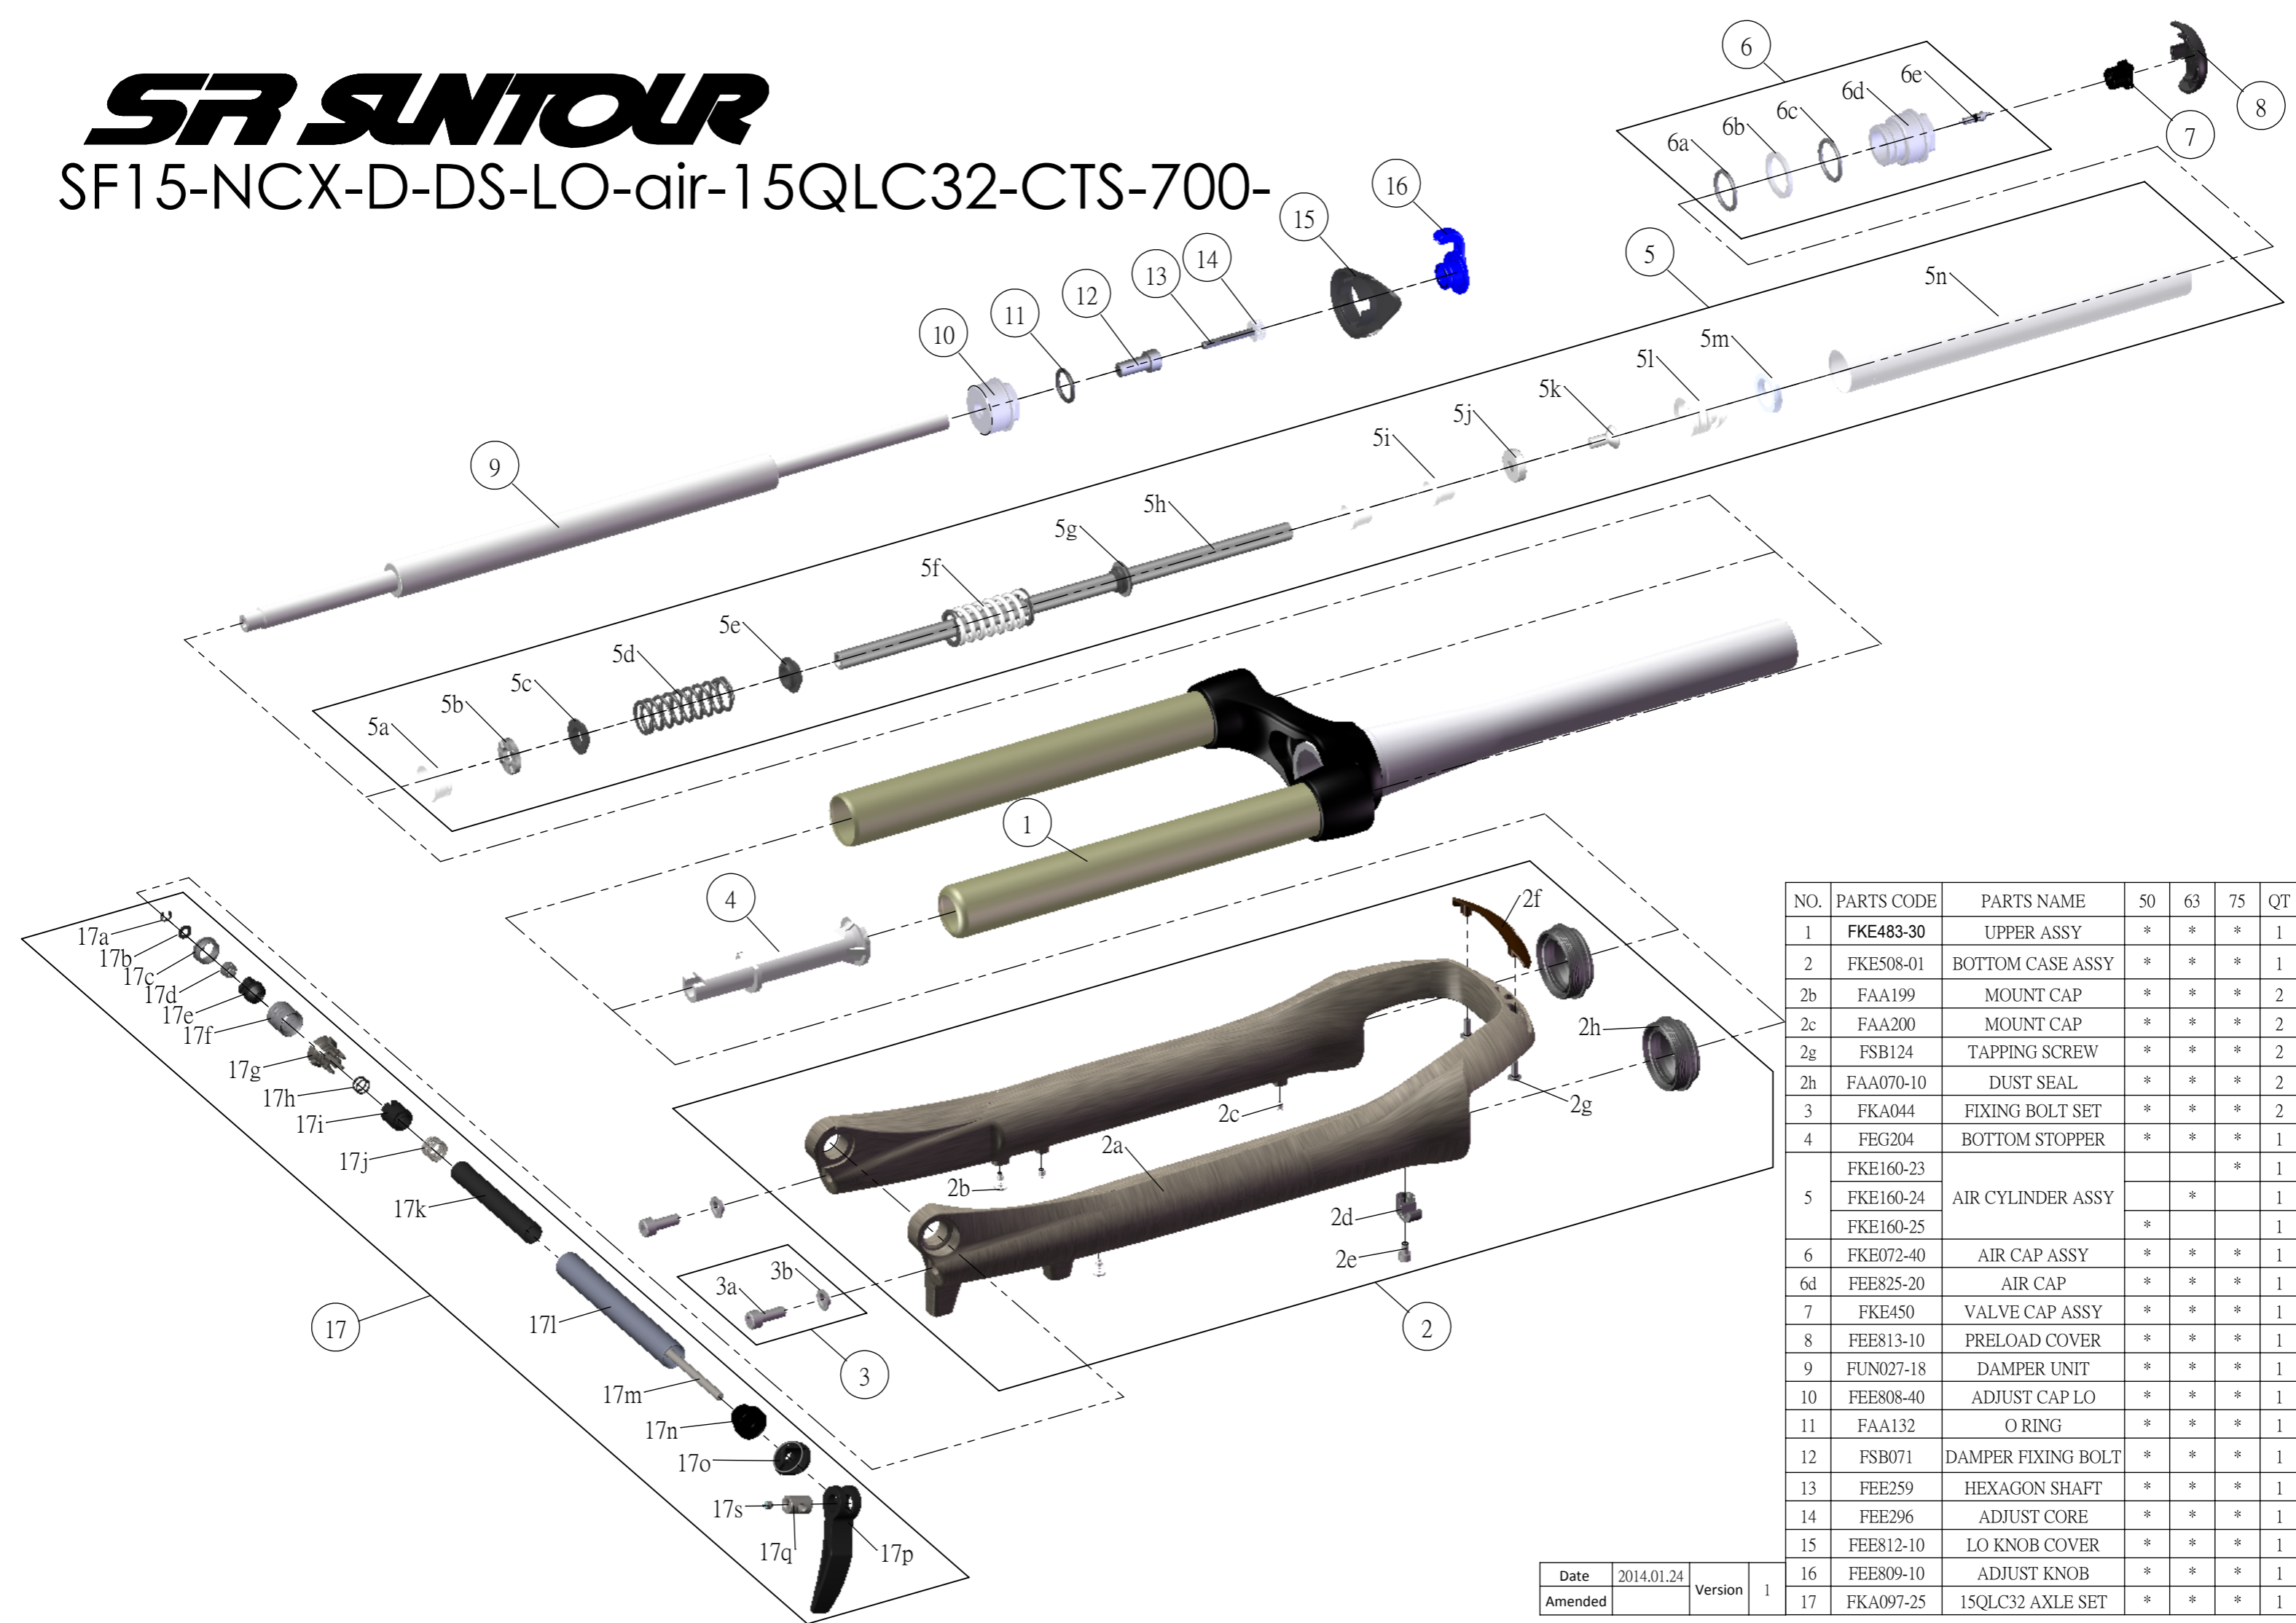

SF SUNTOUR

SF15-NCX-D-DS-LO-air-15QLC32-CTS-700-

NO.	PARTS CODE	PARTS NAME	50	63	75	QT
1	FKE483-30	UPPER ASSY	*	*	*	1
2	FKE508-01	BOTTOM CASE ASSY	*	*	*	1
2b	FAA199	MOUNT CAP	*	*	*	2
2c	FAA200	MOUNT CAP	*	*	*	2
2g	FSB124	TAPPING SCREW	*	*	*	2
2h	FAA070-10	DUST SEAL	*	*	*	2
3	FKA044	FIXING BOLT SET	*	*	*	2
4	FEG204	BOTTOM STOPPER	*	*	*	1
5	FKE160-23	AIR CYLINDER ASSY			*	1
	FKE160-24		*		1	
	FKE160-25		*		1	
6	FKE072-40	AIR CAP ASSY	*	*	*	1
6d	FEE825-20	AIR CAP	*	*	*	1
7	FKE450	VALVE CAP ASSY	*	*	*	1
8	FEE813-10	PRELOAD COVER	*	*	*	1
9	FUN027-18	DAMPER UNIT	*	*	*	1
10	FEE808-40	ADJUST CAP LO	*	*	*	1
11	FAA132	O RING	*	*	*	1
12	FSB071	DAMPER FIXING BOLT	*	*	*	1
13	FEE259	HEXAGON SHAFT	*	*	*	1
14	FEE296	ADJUST CORE	*	*	*	1
15	FEE812-10	LO KNOB COVER	*	*	*	1
16	FEE809-10	ADJUST KNOB	*	*	*	1
17	FKA097-25	15QLC32 AXLE SET	*	*	*	1