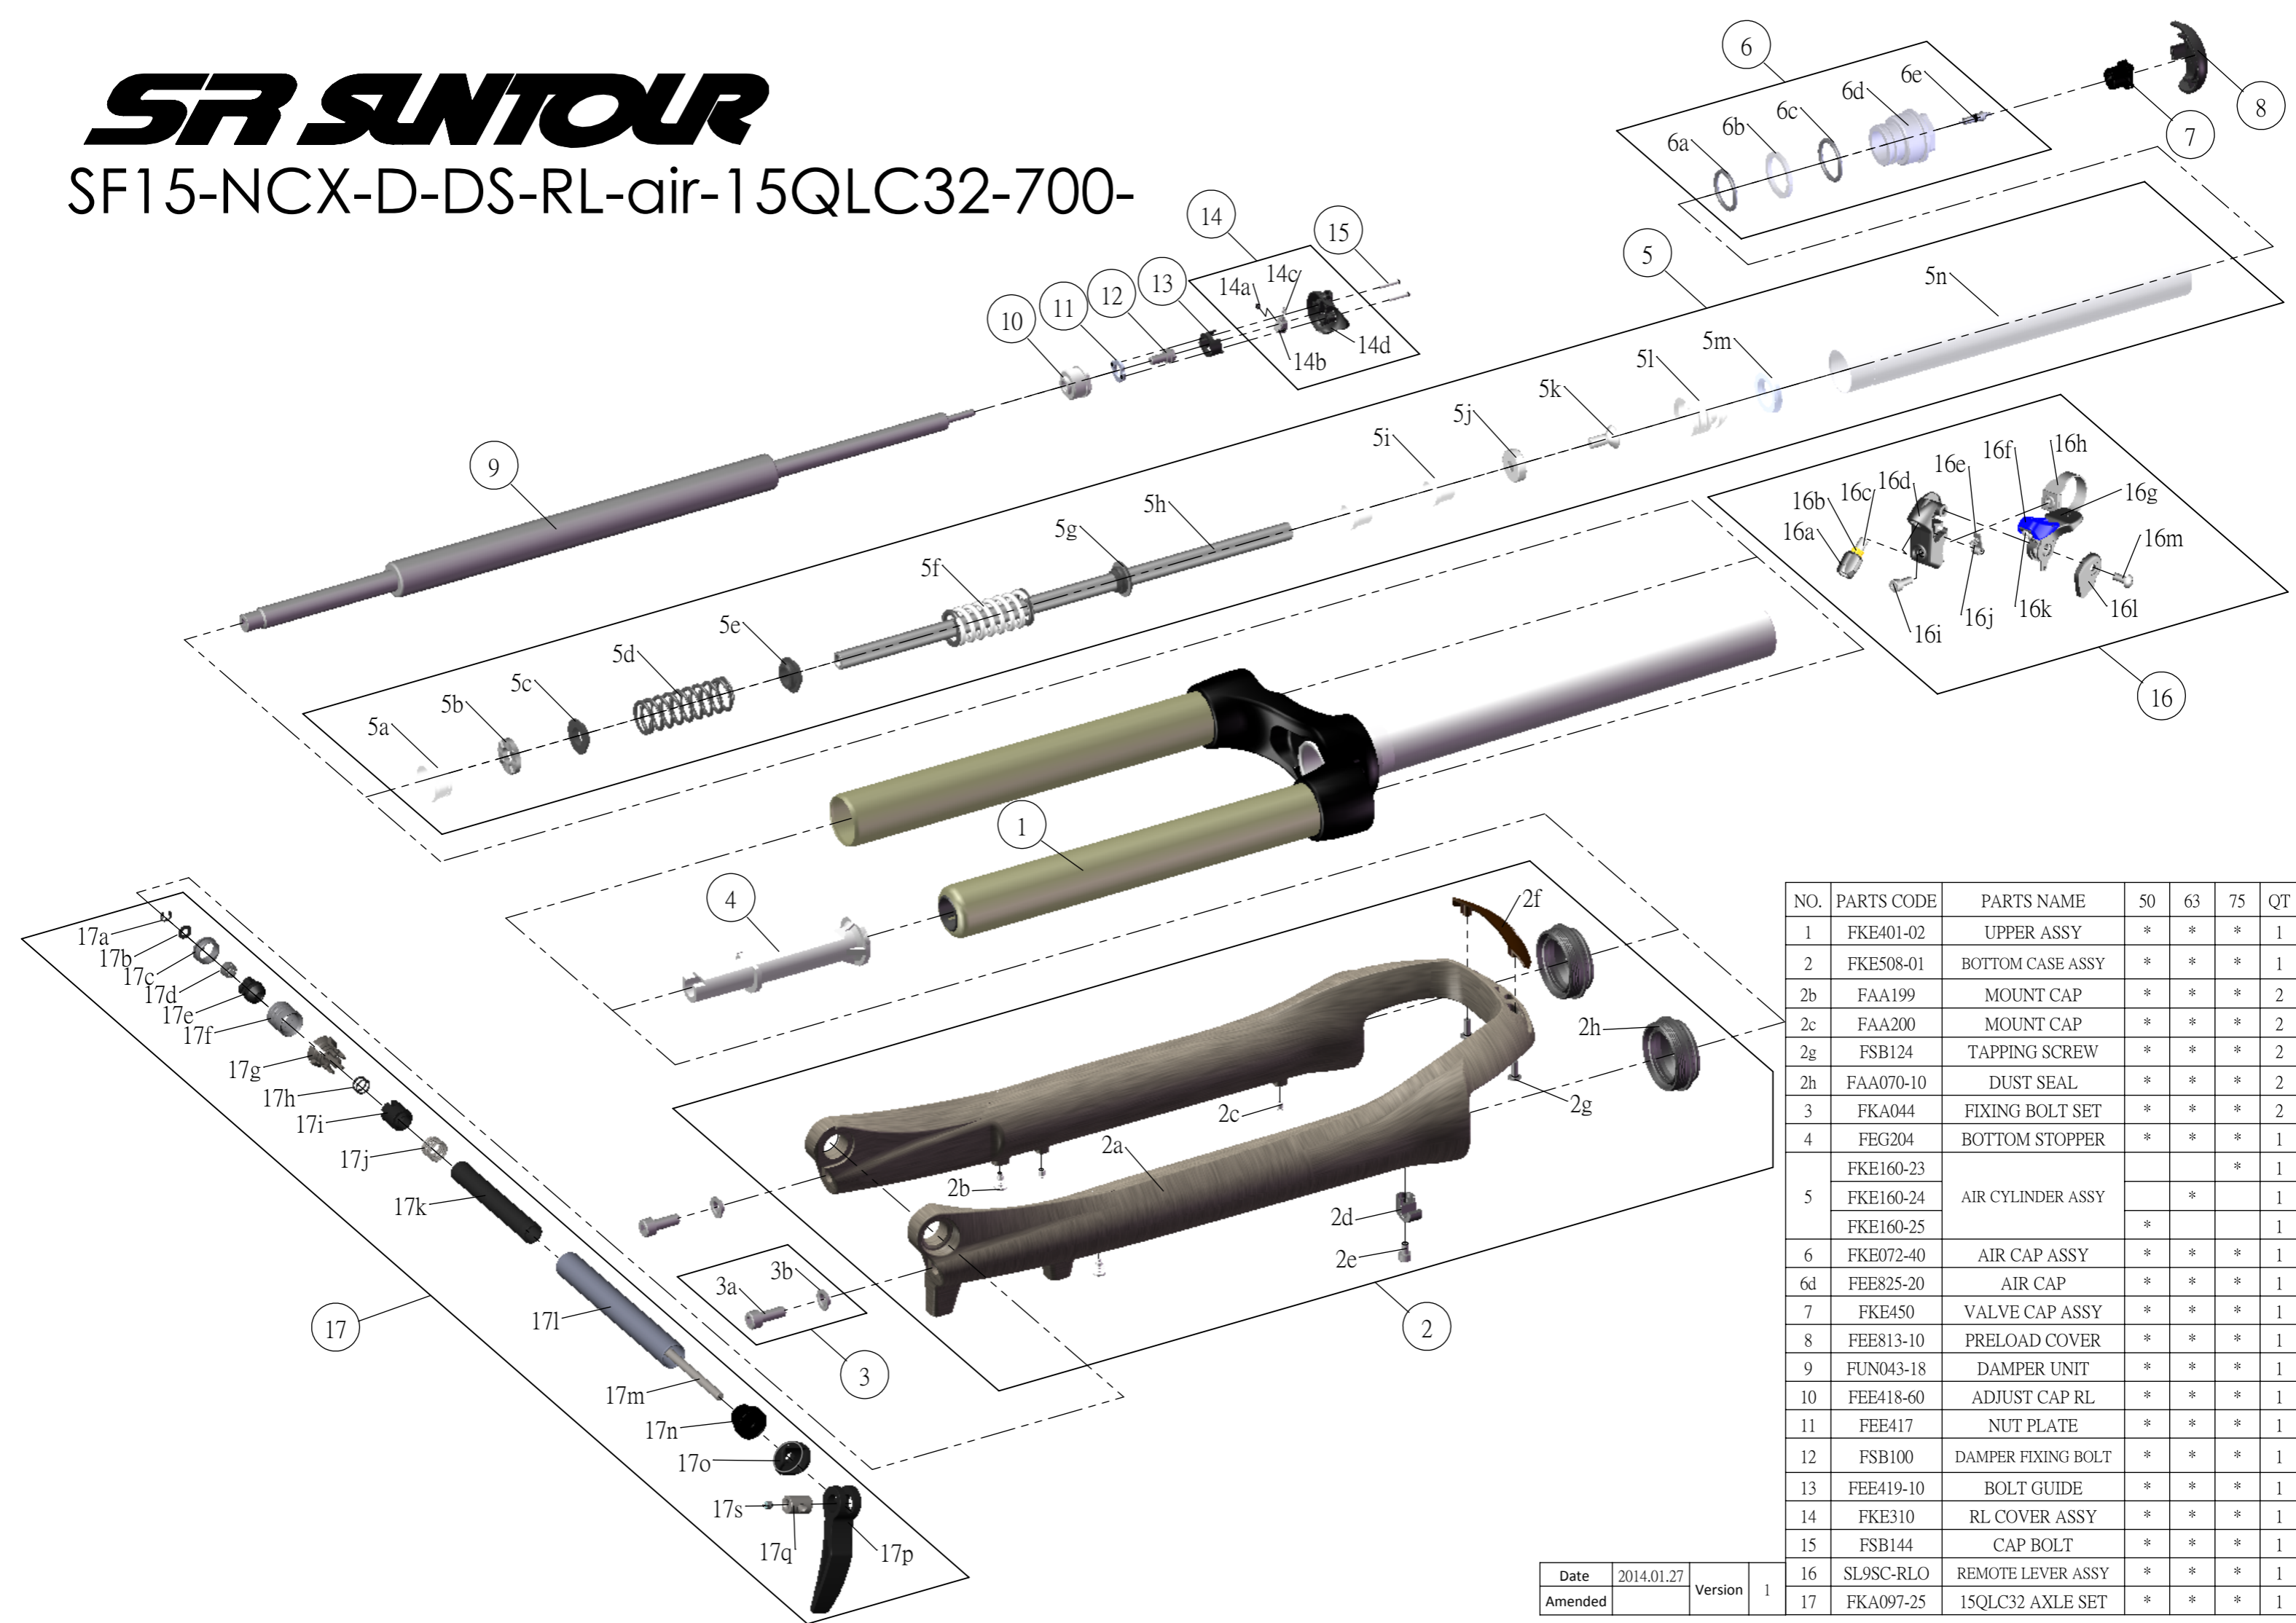

# SF SUNTOUR

SF15-NCX-D-DS-RL-air-15QLC32-700-

NO.	PARTS CODE	PARTS NAME	50	63	75	QT
1	FKE401-02	UPPER ASSY	*	*	*	1
2	FKE508-01	BOTTOM CASE ASSY	*	*	*	1
2b	FAA199	MOUNT CAP	*	*	*	2
2c	FAA200	MOUNT CAP	*	*	*	2
2g	FSB124	TAPPING SCREW	*	*	*	2
2h	FAA070-10	DUST SEAL	*	*	*	2
3	FKA044	FIXING BOLT SET	*	*	*	2
4	FEG204	BOTTOM STOPPER	*	*	*	1
5	FKE160-23	AIR CYLINDER ASSY			*	1
	FKE160-24		*		1	
	FKE160-25		*		1	
6	FKE072-40	AIR CAP ASSY	*	*	*	1
6d	FEE825-20	AIR CAP	*	*	*	1
7	FKE450	VALVE CAP ASSY	*	*	*	1
8	FEE813-10	PRELOAD COVER	*	*	*	1
9	FUN043-18	DAMPER UNIT	*	*	*	1
10	FEE418-60	ADJUST CAP RL	*	*	*	1
11	FEE417	NUT PLATE	*	*	*	1
12	FSB100	DAMPER FIXING BOLT	*	*	*	1
13	FEE419-10	BOLT GUIDE	*	*	*	1
14	FKE310	RL COVER ASSY	*	*	*	1
15	FSB144	CAP BOLT	*	*	*	1
16	SL9SC-RLO	REMOTE LEVER ASSY	*	*	*	1
17	FKA097-25	15QLC32 AXLE SET	*	*	*	1