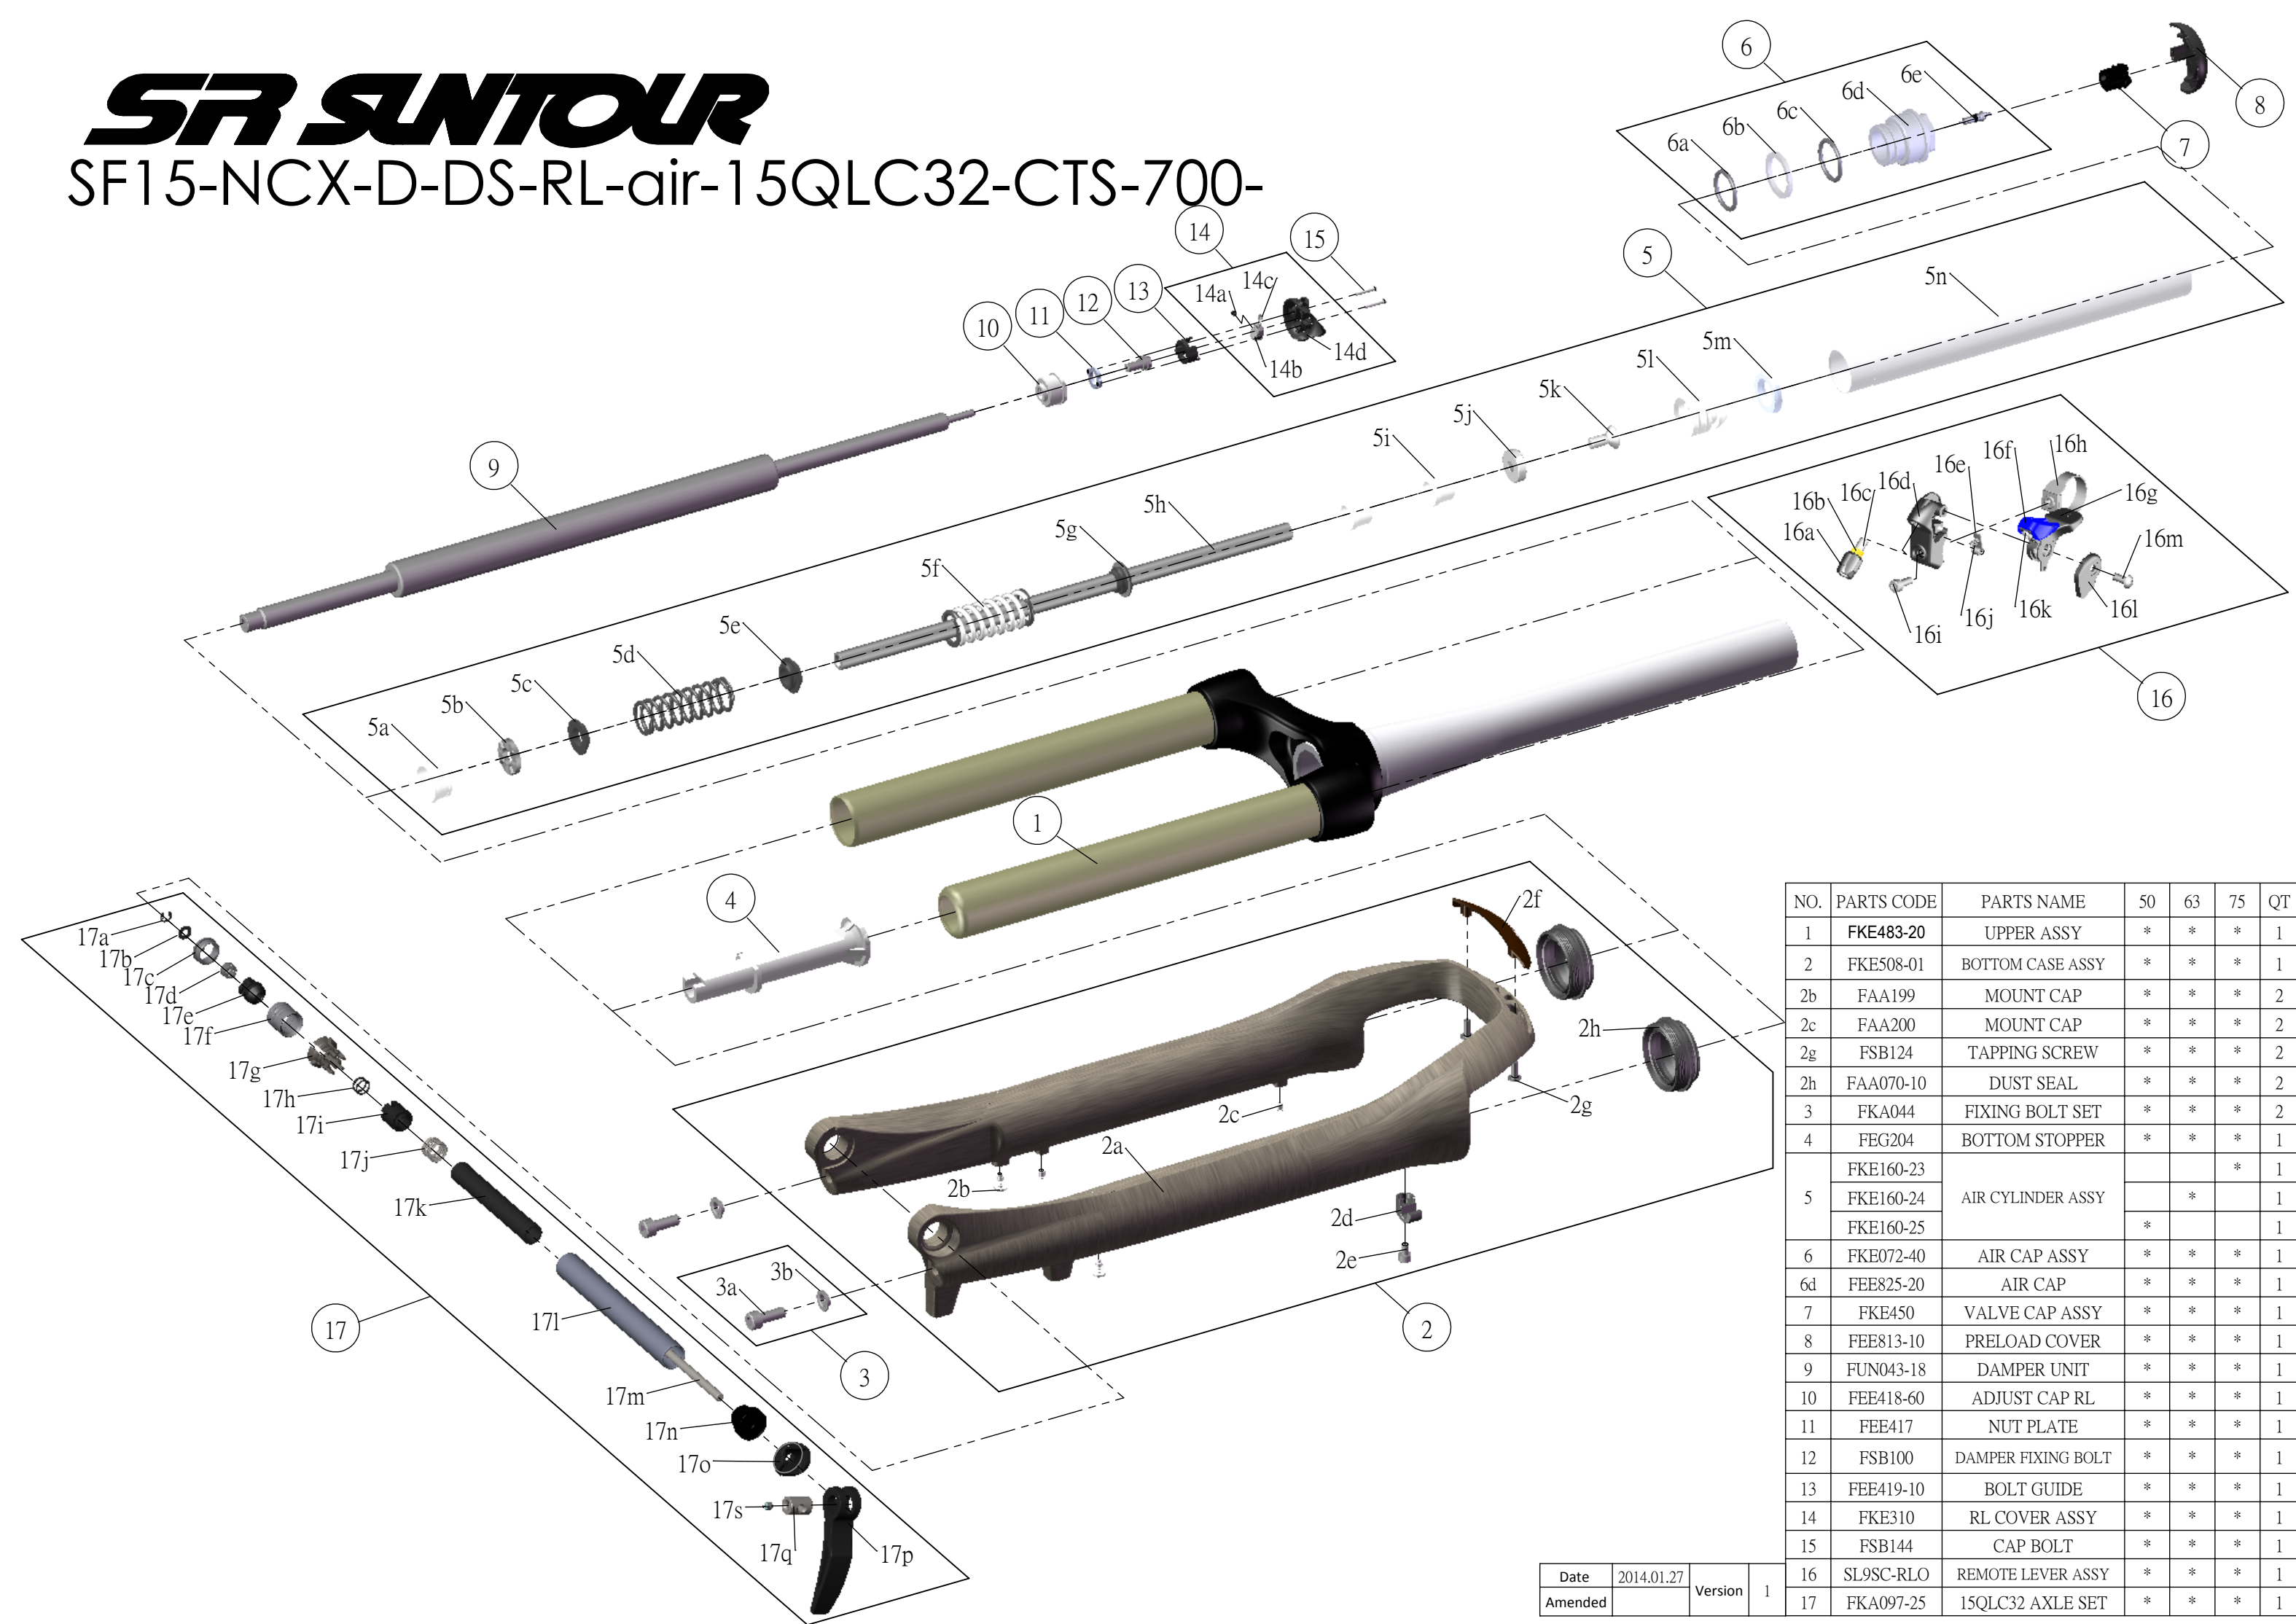

SF SUNTOUR

SF15-NCX-D-DS-RL-air-15QLC32-CTS-700-

NO.	PARTS CODE	PARTS NAME	50	63	75	QT
1	FKE483-20	UPPER ASSY	*	*	*	1
2	FKE508-01	BOTTOM CASE ASSY	*	*	*	1
2b	FAA199	MOUNT CAP	*	*	*	2
2c	FAA200	MOUNT CAP	*	*	*	2
2g	FSB124	TAPPING SCREW	*	*	*	2
2h	FAA070-10	DUST SEAL	*	*	*	2
3	FKA044	FIXING BOLT SET	*	*	*	2
4	FEG204	BOTTOM STOPPER	*	*	*	1
5	FKE160-23	AIR CYLINDER ASSY			*	1
	FKE160-24		*		1	
	FKE160-25		*		1	
6	FKE072-40	AIR CAP ASSY	*	*	*	1
6d	FEE825-20	AIR CAP	*	*	*	1
7	FKE450	VALVE CAP ASSY	*	*	*	1
8	FEE813-10	PRELOAD COVER	*	*	*	1
9	FUN043-18	DAMPER UNIT	*	*	*	1
10	FEE418-60	ADJUST CAP RL	*	*	*	1
11	FEE417	NUT PLATE	*	*	*	1
12	FSB100	DAMPER FIXING BOLT	*	*	*	1
13	FEE419-10	BOLT GUIDE	*	*	*	1
14	FKE310	RL COVER ASSY	*	*	*	1
15	FSB144	CAP BOLT	*	*	*	1
16	SL9SC-RLO	REMOTE LEVER ASSY	*	*	*	1
17	FKA097-25	15QLC32 AXLE SET	*	*	*	1