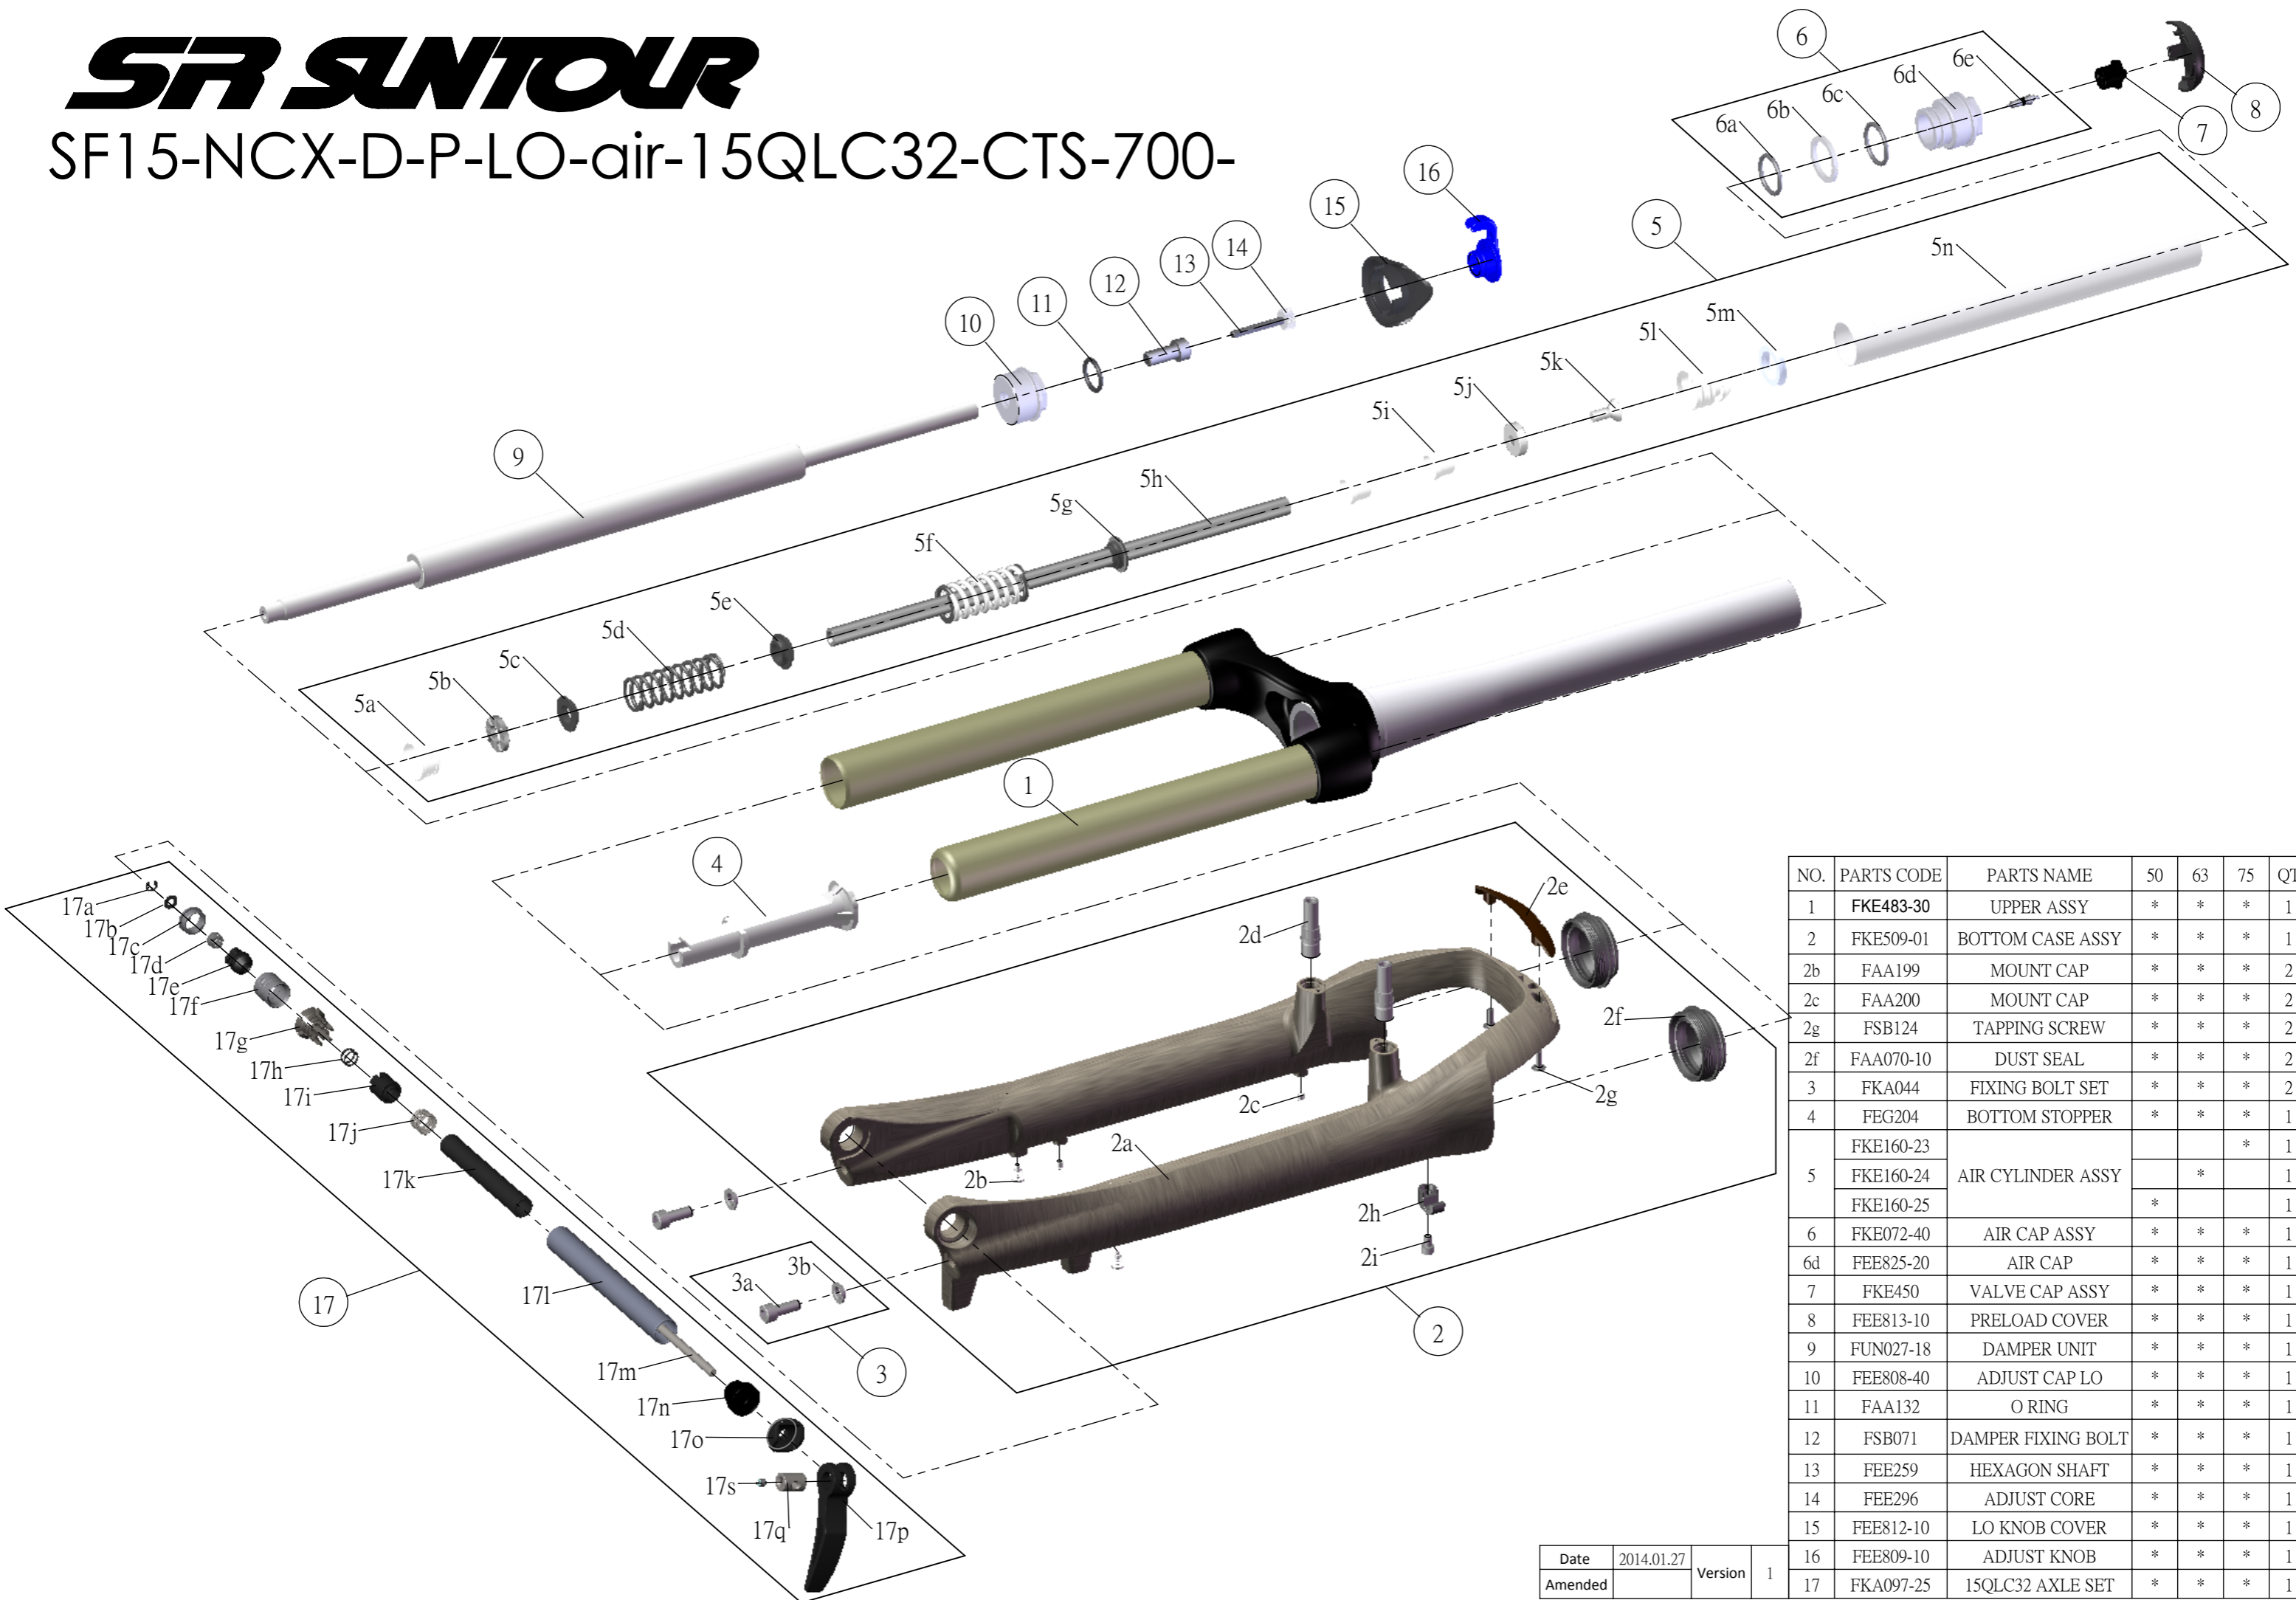

# SF SUNTOUR

SF15-NCX-D-P-LO-air-15QLC32-CTS-700-

NO.	PARTS CODE	PARTS NAME	50	63	75	QT
1	FKE483-30	UPPER ASSY	*	*	*	1
2	FKE509-01	BOTTOM CASE ASSY	*	*	*	1
2b	FAA199	MOUNT CAP	*	*	*	2
2c	FAA200	MOUNT CAP	*	*	*	2
2g	FSB124	TAPPING SCREW	*	*	*	2
2f	FAA070-10	DUST SEAL	*	*	*	2
3	FKA044	FIXING BOLT SET	*	*	*	2
4	FEG204	BOTTOM STOPPER	*	*	*	1
5	FKE160-23	AIR CYLINDER ASSY			*	1
	FKE160-24		*		1	
	FKE160-25		*		1	
6	FKE072-40	AIR CAP ASSY	*	*	*	1
6d	FEE825-20	AIR CAP	*	*	*	1
7	FKE450	VALVE CAP ASSY	*	*	*	1
8	FEE813-10	PRELOAD COVER	*	*	*	1
9	FUN027-18	DAMPER UNIT	*	*	*	1
10	FEE808-40	ADJUST CAP LO	*	*	*	1
11	FAA132	O RING	*	*	*	1
12	FSB071	DAMPER FIXING BOLT	*	*	*	1
13	FEE259	HEXAGON SHAFT	*	*	*	1
14	FEE296	ADJUST CORE	*	*	*	1
15	FEE812-10	LO KNOB COVER	*	*	*	1
16	FEE809-10	ADJUST KNOB	*	*	*	1
17	FKA097-25	15QLC32 AXLE SET	*	*	*	1