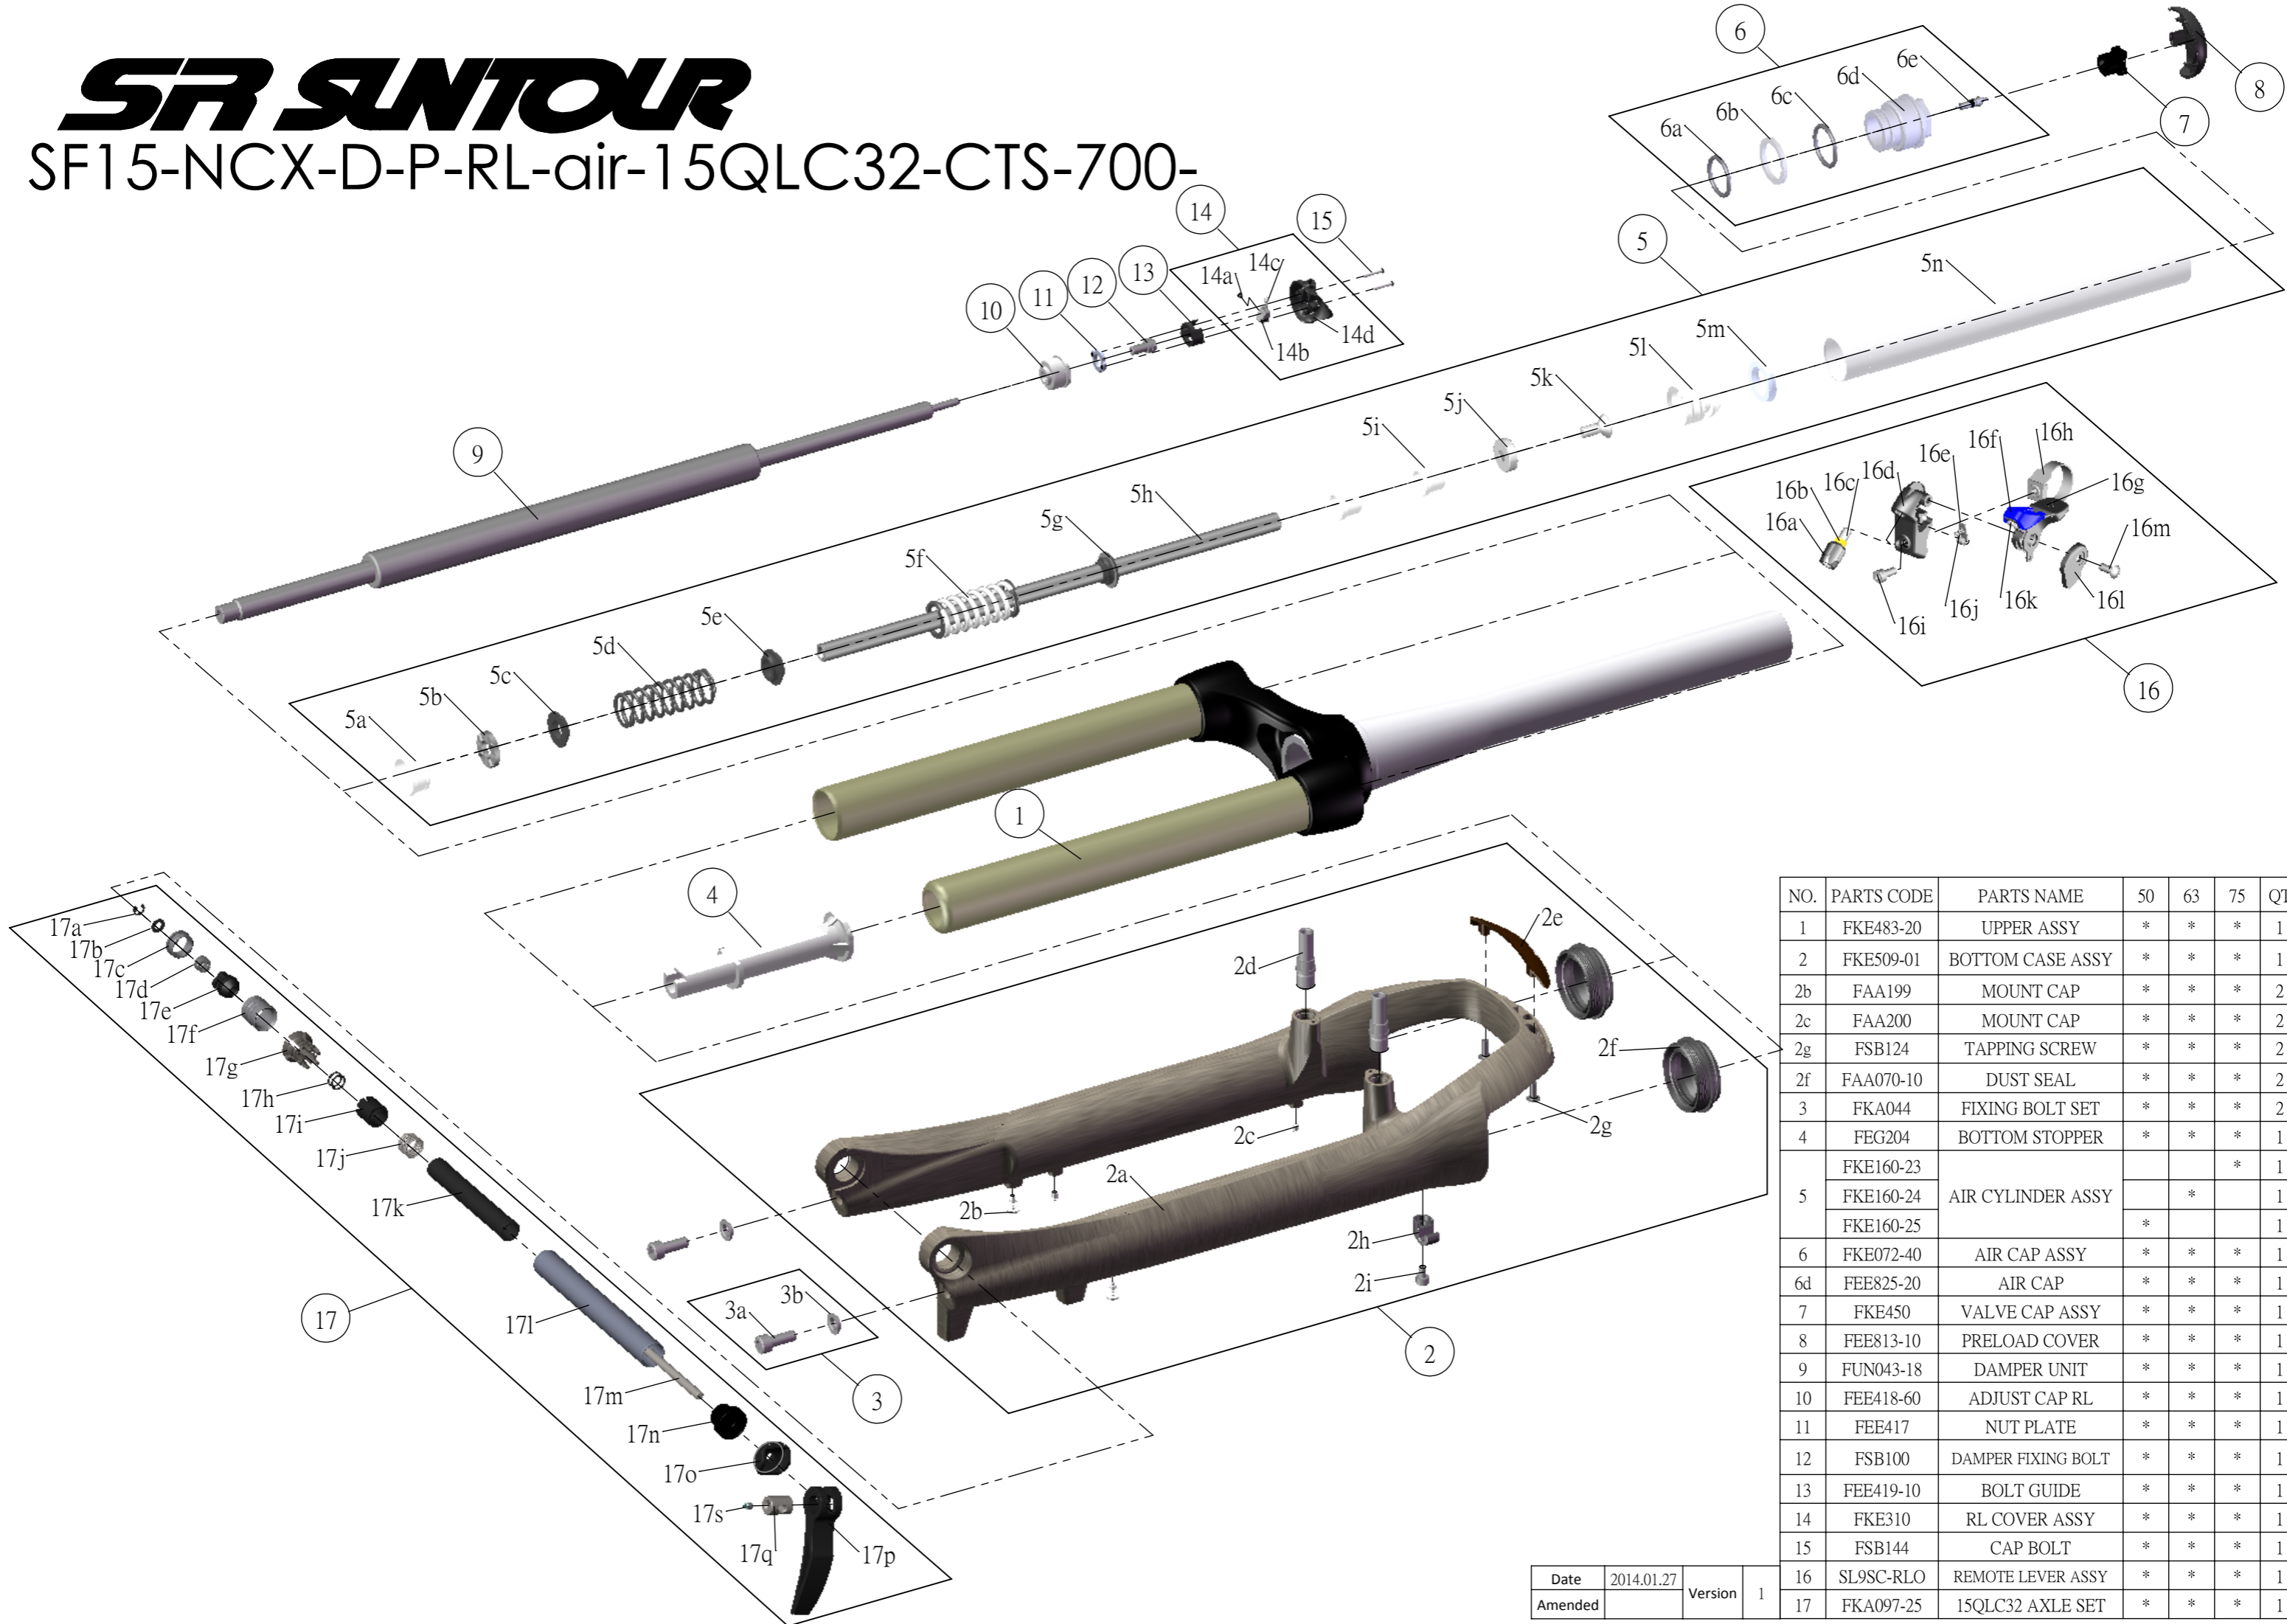

SF SUNTOUR

SF15-NCX-D-P-RL-air-15QLC32-CTS-700-

| NO. | PARTS CODE | PARTS NAME | 50 | 63 | 75 | QT |
|-----|------------|--------------------|----|----|----|----|
| 1 | FKE483-20 | UPPER ASSY | * | * | * | 1 |
| 2 | FKE509-01 | BOTTOM CASE ASSY | * | * | * | 1 |
| 2b | FAA199 | MOUNT CAP | * | * | * | 2 |
| 2c | FAA200 | MOUNT CAP | * | * | * | 2 |
| 2g | FSB124 | TAPPING SCREW | * | * | * | 2 |
| 2f | FAA070-10 | DUST SEAL | * | * | * | 2 |
| 3 | FKA044 | FIXING BOLT SET | * | * | * | 2 |
| 4 | FEG204 | BOTTOM STOPPER | * | * | * | 1 |
| 5 | FKE160-23 | AIR CYLINDER ASSY | | | * | 1 |
| | FKE160-24 | | * | | 1 | |
| | FKE160-25 | | * | | 1 | |
| 6 | FKE072-40 | AIR CAP ASSY | * | * | * | 1 |
| 6d | FEE825-20 | AIR CAP | * | * | * | 1 |
| 7 | FKE450 | VALVE CAP ASSY | * | * | * | 1 |
| 8 | FEE813-10 | PRELOAD COVER | * | * | * | 1 |
| 9 | FUN043-18 | DAMPER UNIT | * | * | * | 1 |
| 10 | FEE418-60 | ADJUST CAP RL | * | * | * | 1 |
| 11 | FEE417 | NUT PLATE | * | * | * | 1 |
| 12 | FSB100 | DAMPER FIXING BOLT | * | * | * | 1 |
| 13 | FEE419-10 | BOLT GUIDE | * | * | * | 1 |
| 14 | FKE310 | RL COVER ASSY | * | * | * | 1 |
| 15 | FSB144 | CAP BOLT | * | * | * | 1 |
| 16 | SL9SC-RLO | REMOTE LEVER ASSY | * | * | * | 1 |
| 17 | FKA097-25 | 15QLC32 AXLE SET | * | * | * | 1 |