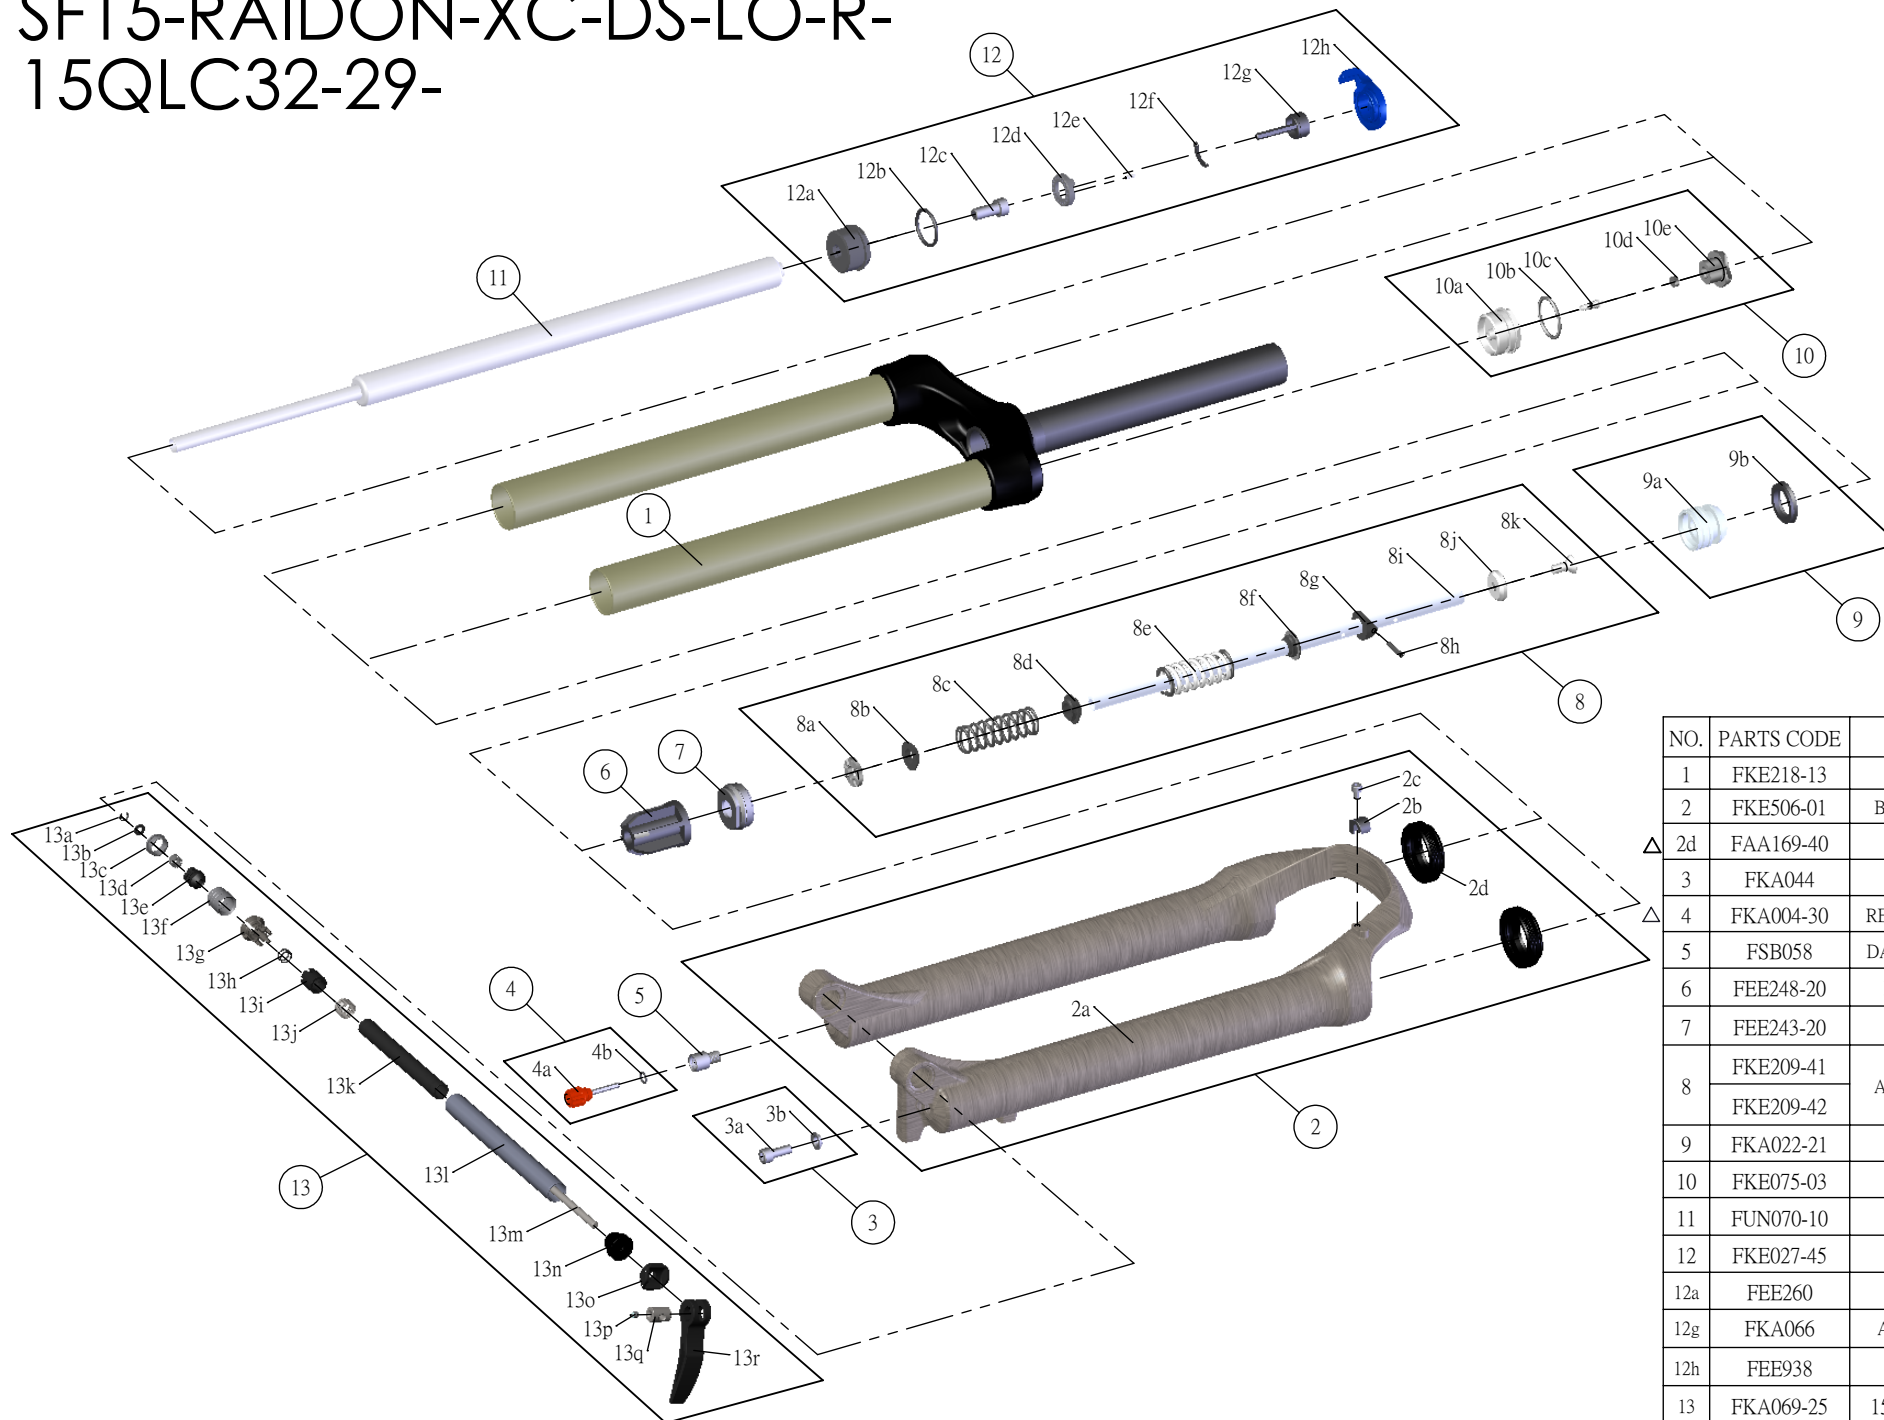

# SR SUNTOUR

## SF15-RAIDON-XC-DS-LO-R- 15QLC32-29-

Date	2014.01.23	Version	2
Amended	2014.03.06		

NO.	PARTS CODE	PARTS NAME	100	80	QT
1	FKE218-13	UPPER ASSY	*	*	1
2	FKE506-01	BOTTOM CASE ASSY	*	*	1
△ 2d	FAA169-40	DUST SEAL	*	*	2
3	FKA044	FIXING BOLT SET	*	*	1
4	FKA004-30	REBOUND KNOB ASSY	*	*	1
5	FSB058	DAMPER FIXING BOLT	*	*	1
6	FEE248-20	BOTTOM STOPPER	*	*	1
7	FEE243-20	FORK NOSE	*	*	1
8	FKE209-41	AIR CYLINDER ASSY	*		1
	FKE209-42			*	1
9	FKA022-21	PISTON UNIT	*	*	1
10	FKE075-03	AIR CAP ASSY	*	*	1
11	FUN070-10	LO-R UNIT	*	*	1
12	FKE027-45	LO TOP CAP ASSY	*	*	1
12a	FEE260	ADJUST CAP	*	*	1
12g	FKA066	ADJUST CORE ASSY	*	*	1
12h	FEE938	LOCKOUT KNOB	*	*	1
13	FKA069-25	15QLC32 AXLE SET	*	*	1