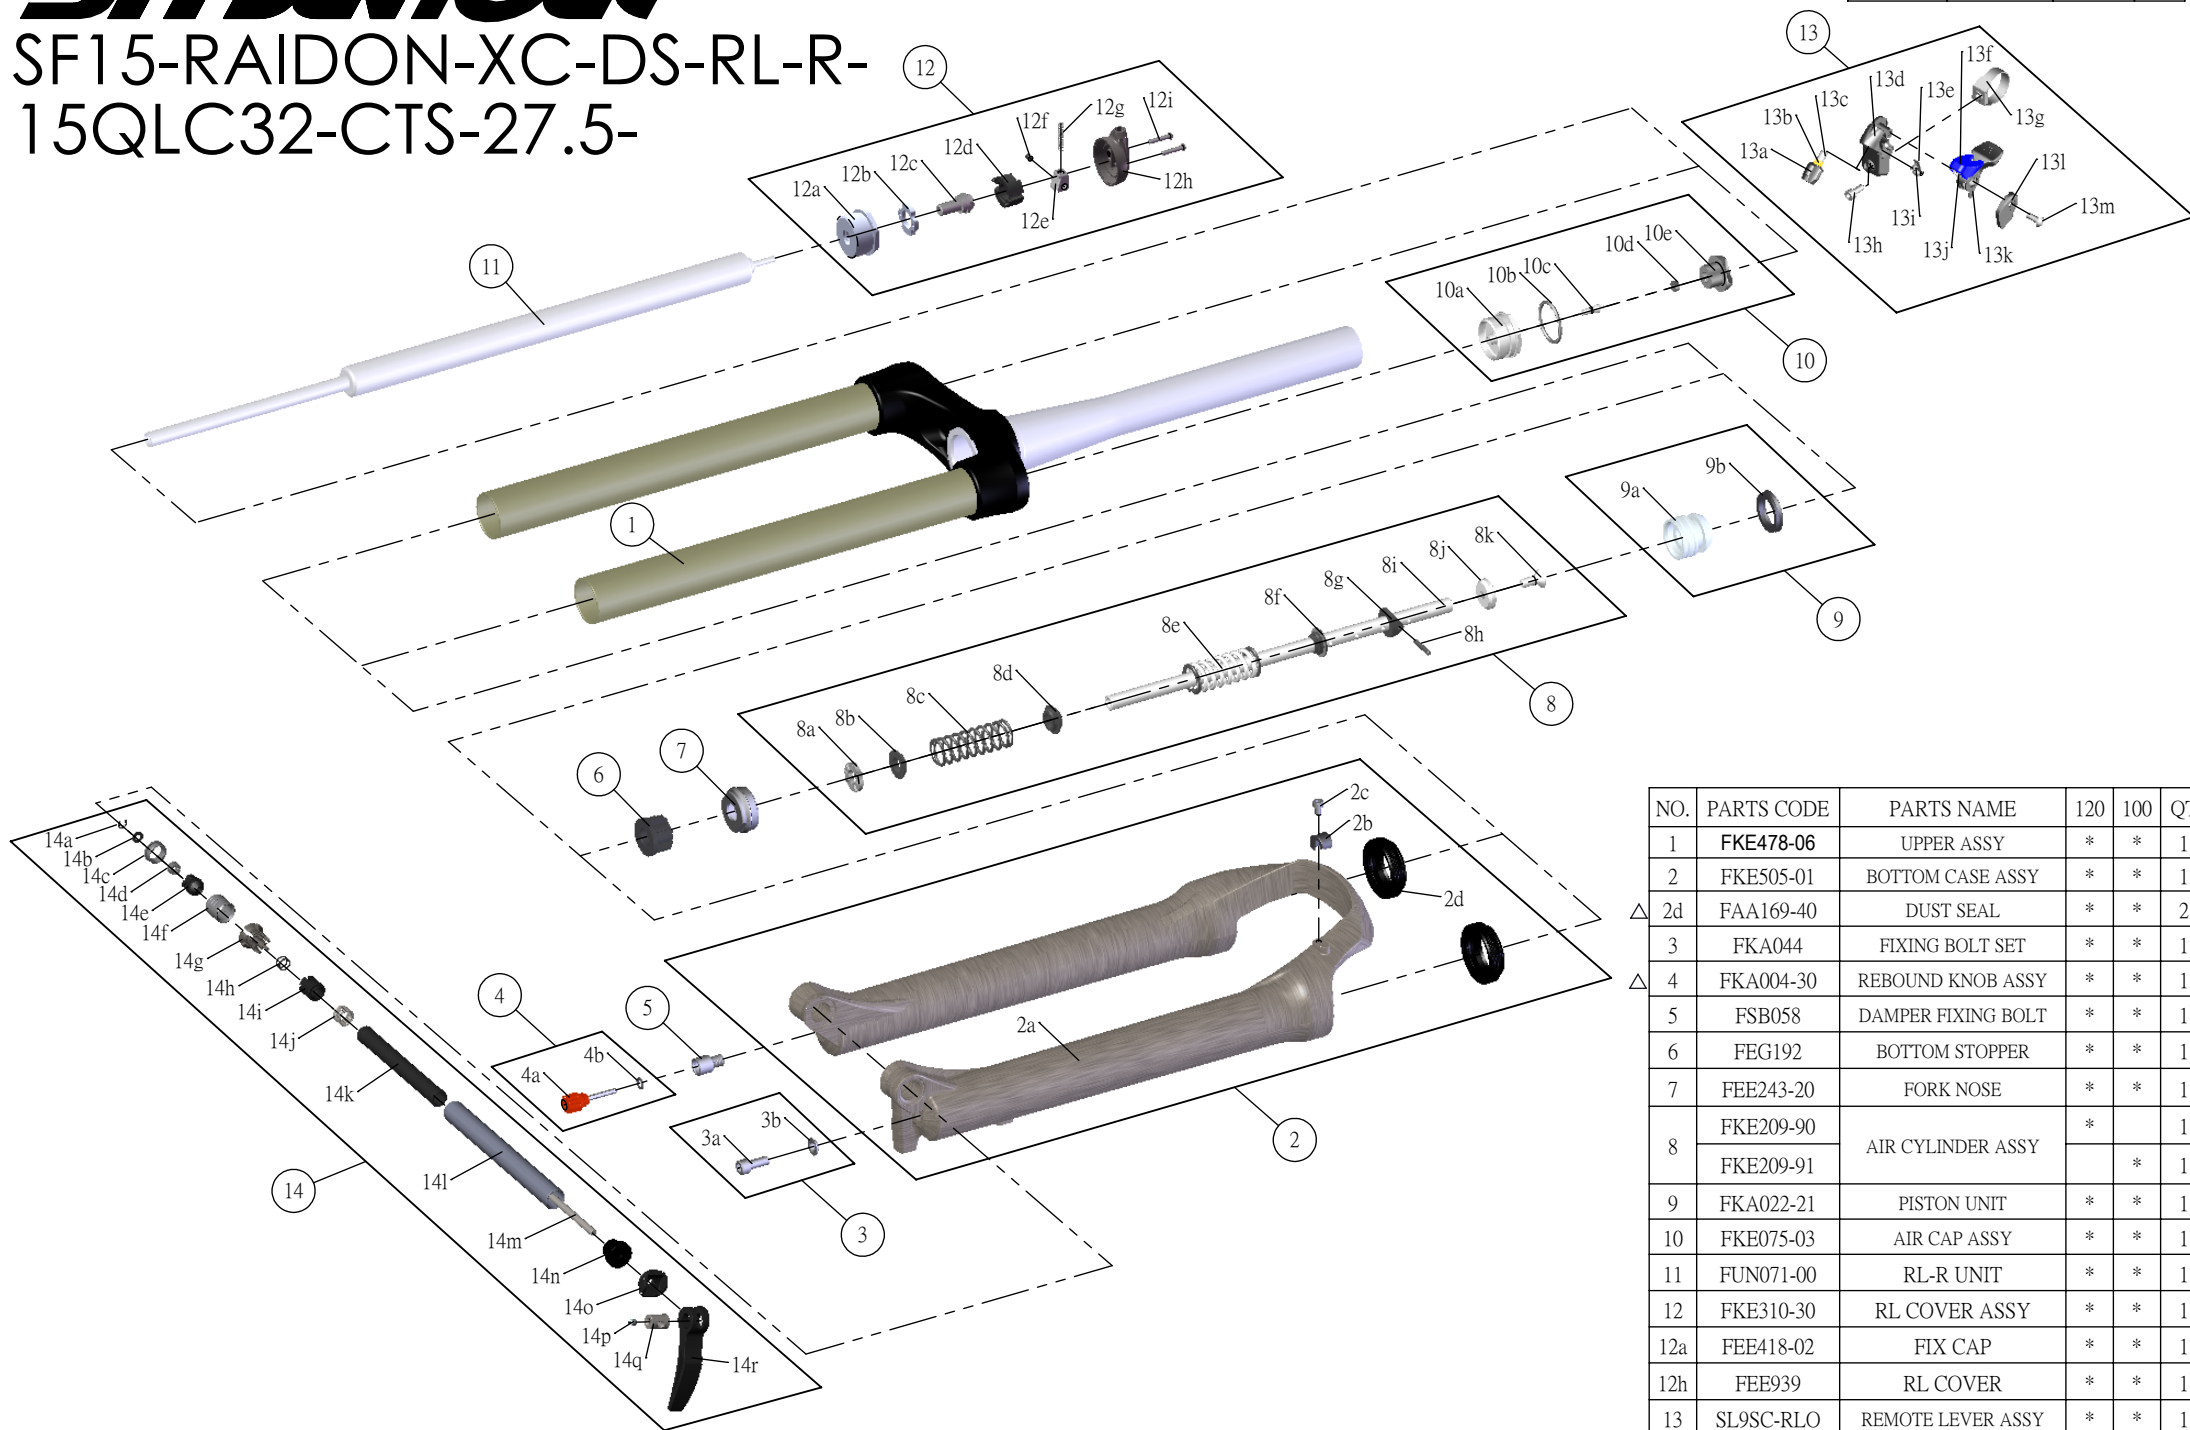

SR SUNTOUR

SF15-RAIDON-XC-DS-RL-R-
15QLC32-CTS-27.5-

Date	2014.01.23	Version	2
Amended	2014.03.06		

NO.	PARTS CODE	PARTS NAME	120	100	QT
1	FKE478-06	UPPER ASSY	*	*	1
2	FKE505-01	BOTTOM CASE ASSY	*	*	1
△ 2d	FAA169-40	DUST SEAL	*	*	2
3	FKA044	FIXING BOLT SET	*	*	1
△ 4	FKA004-30	REBOUND KNOB ASSY	*	*	1
5	FSB058	DAMPER FIXING BOLT	*	*	1
6	FEG192	BOTTOM STOPPER	*	*	1
7	FEE243-20	FORK NOSE	*	*	1
8	FKE209-90	AIR CYLINDER ASSY	*		1
	FKE209-91			*	1
9	FKA022-21	PISTON UNIT	*	*	1
10	FKE075-03	AIR CAP ASSY	*	*	1
11	FUN071-00	RL-R UNIT	*	*	1
12	FKE310-30	RL COVER ASSY	*	*	1
12a	FEE418-02	FIX CAP	*	*	1
12h	FEE939	RL COVER	*	*	1
13	SL9SC-RLO	REMOTE LEVER ASSY	*	*	1
14	FKA069-25	15QLC32 AXLE SET	*	*	1