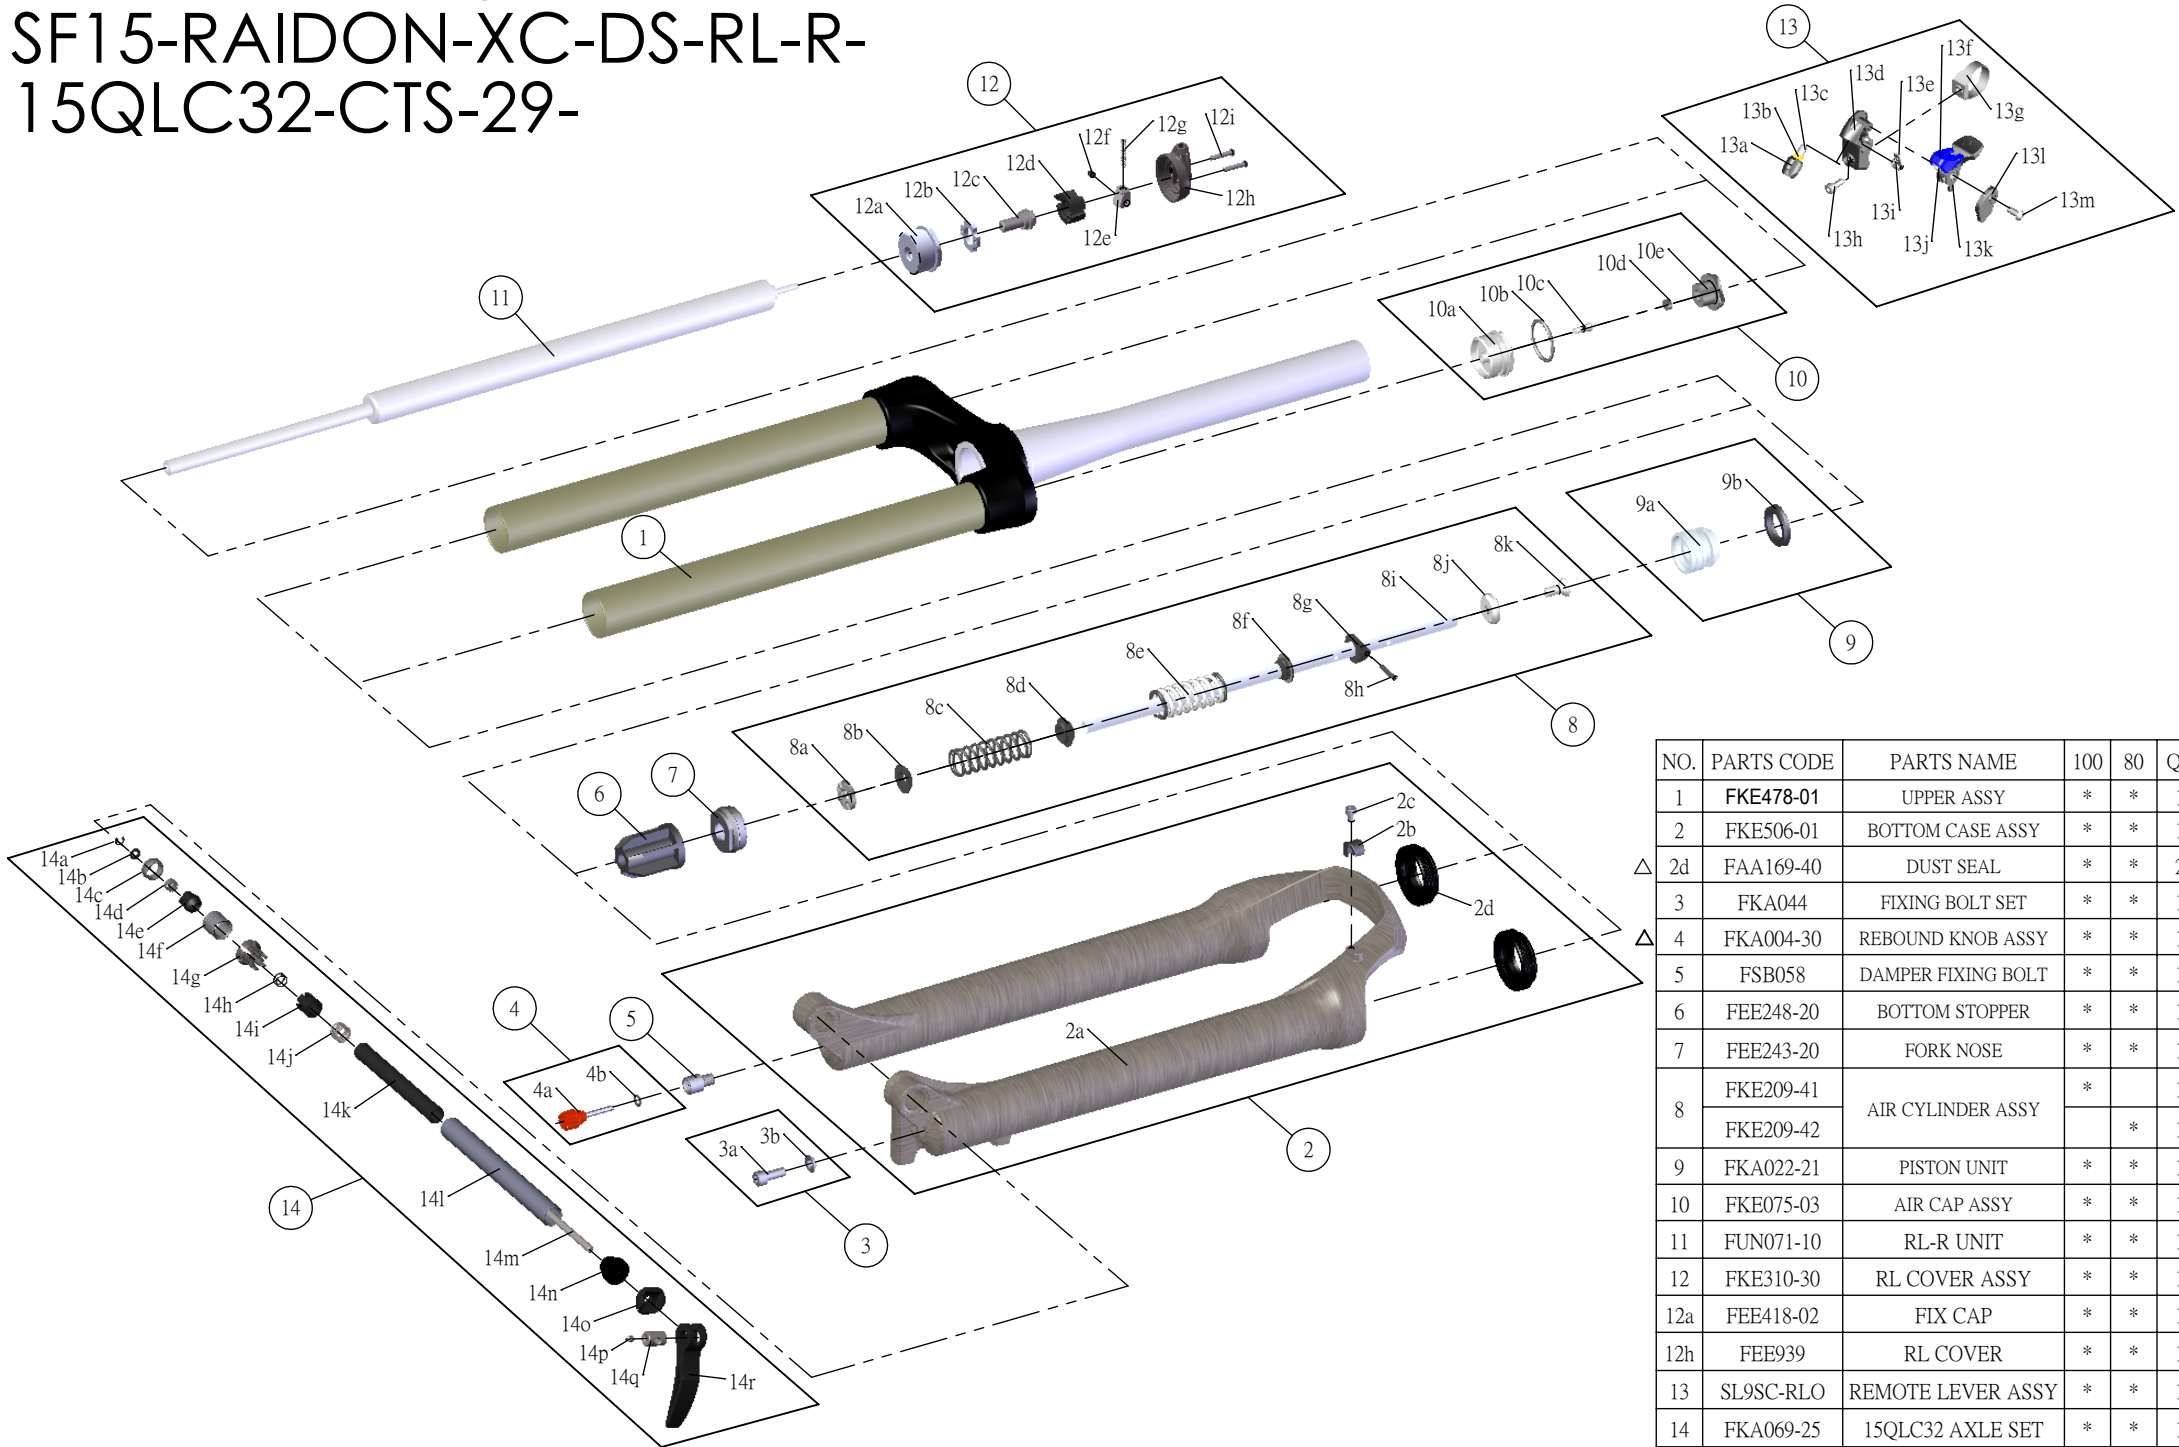

# SR SUNTOUR

## SF15-RAIDON-XC-DS-RL-R- 15QLC32-CTS-29-

Date	2014.01.23	Version	2
Amended	2014.03.06		

NO.	PARTS CODE	PARTS NAME	100	80	QT
1	FKE478-01	UPPER ASSY	*	*	1
2	FKE506-01	BOTTOM CASE ASSY	*	*	1
△ 2d	FAA169-40	DUST SEAL	*	*	2
3	FKA044	FIXING BOLT SET	*	*	1
△ 4	FKA004-30	REBOUND KNOB ASSY	*	*	1
5	FSB058	DAMPER FIXING BOLT	*	*	1
6	FEE248-20	BOTTOM STOPPER	*	*	1
7	FEE243-20	FORK NOSE	*	*	1
8	FKE209-41	AIR CYLINDER ASSY	*		1
	FKE209-42			*	1
9	FKA022-21	PISTON UNIT	*	*	1
10	FKE075-03	AIR CAP ASSY	*	*	1
11	FUN071-10	RL-R UNIT	*	*	1
12	FKE310-30	RL COVER ASSY	*	*	1
12a	FEE418-02	FIX CAP	*	*	1
12h	FEE939	RL COVER	*	*	1
13	SL9SC-RLO	REMOTE LEVER ASSY	*	*	1
14	FKA069-25	15QLC32 AXLE SET	*	*	1