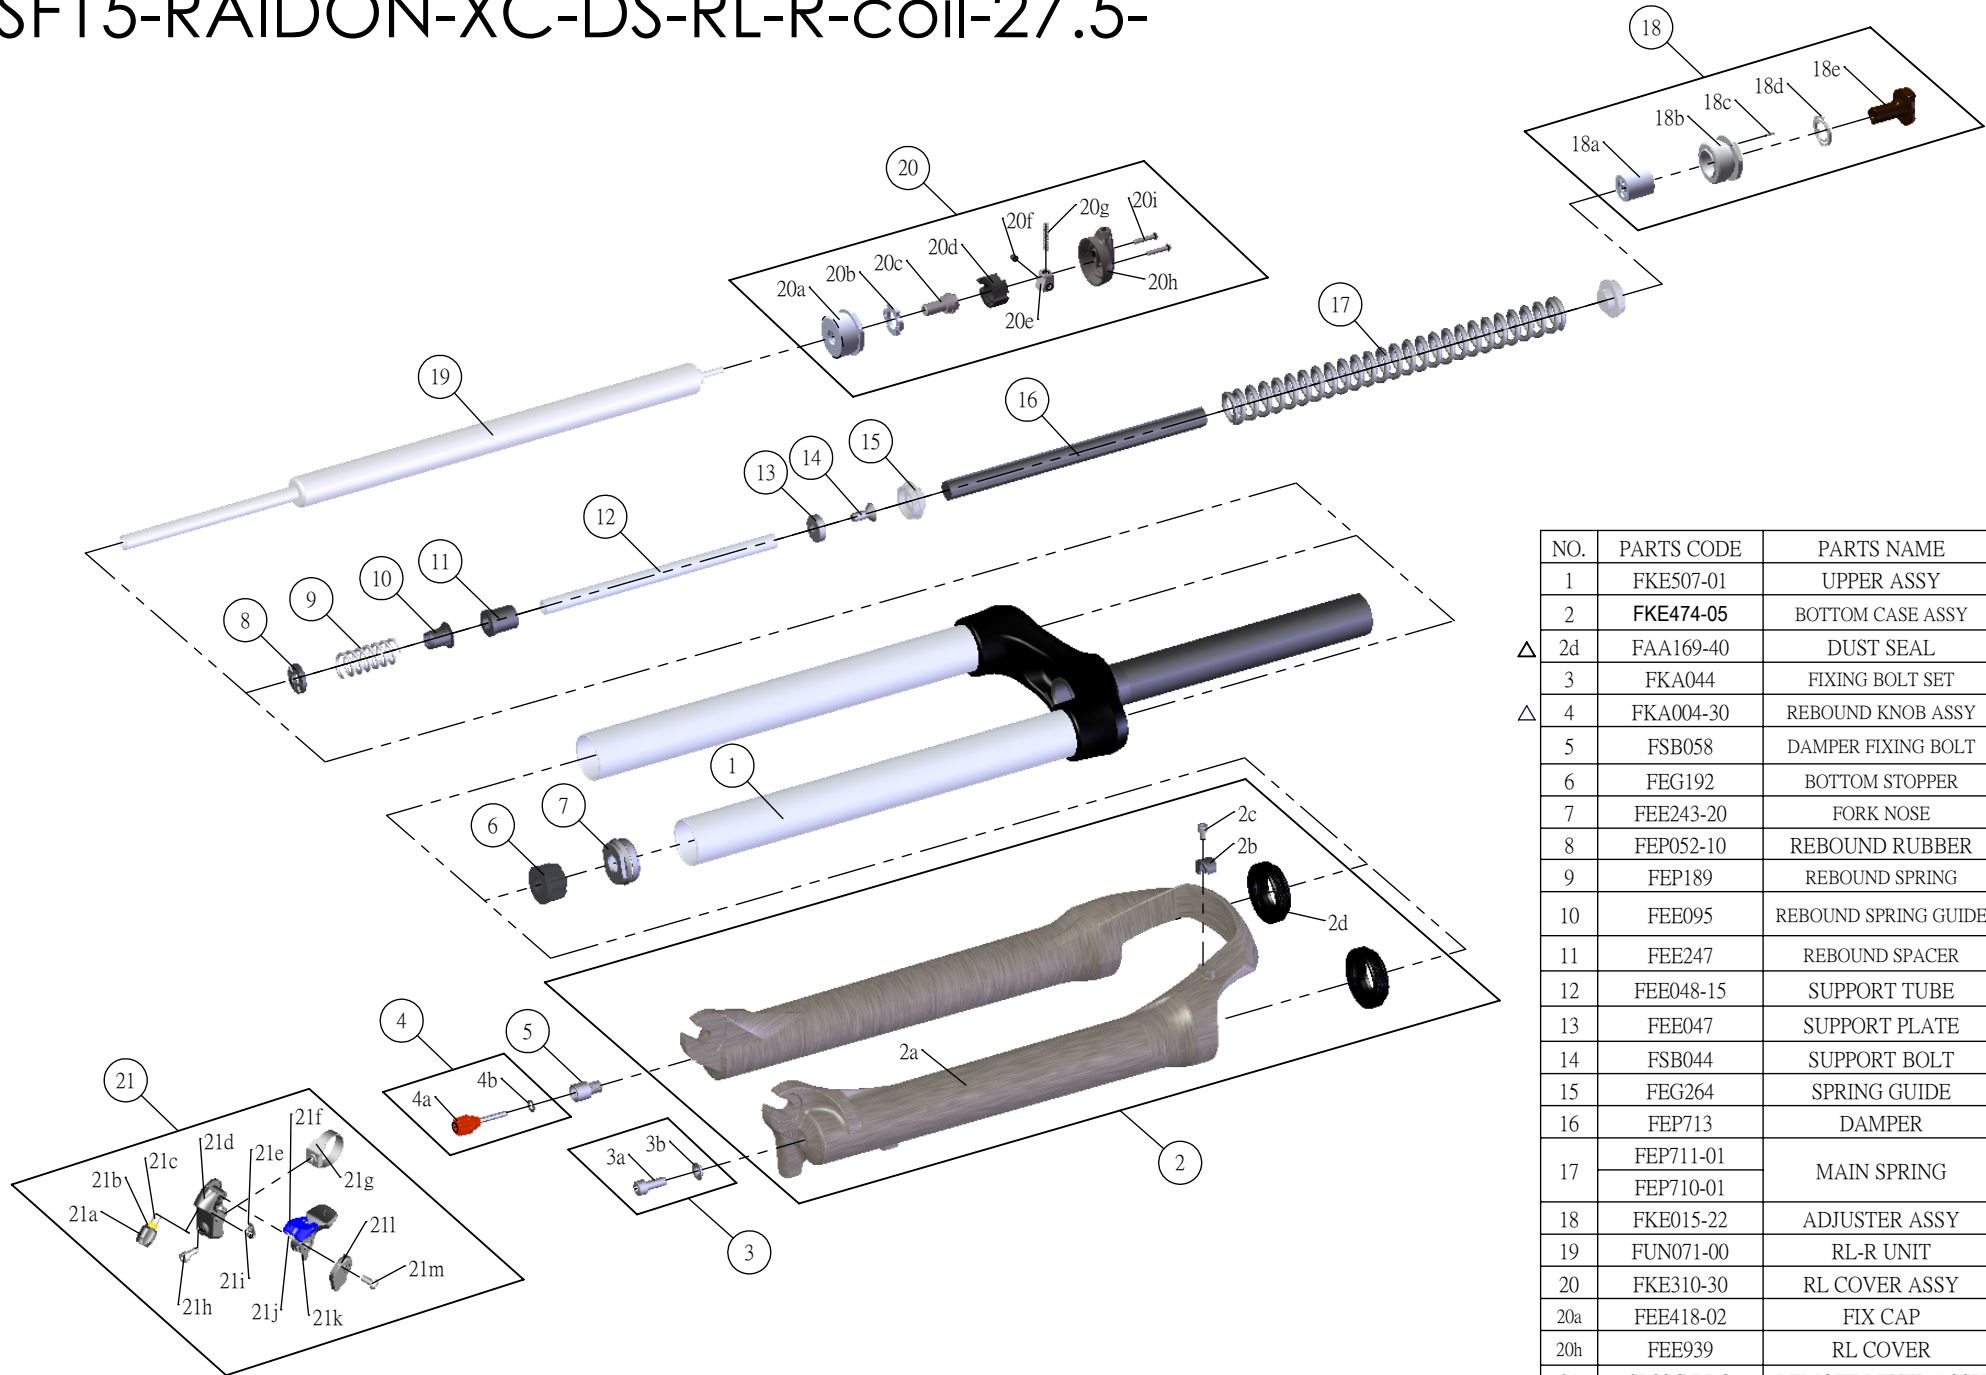

SUNTOUR

SF15-RAIDON-XC-DS-RL-R-coil-27.5-

Date	2014.01.23	Version	2
Amended	2014.03.06		

NO.	PARTS CODE	PARTS NAME	100	120	QT
1	FKE507-01	UPPER ASSY	*	*	1
2	FKE474-05	BOTTOM CASE ASSY	*	*	1
Δ 2d	FAA169-40	DUST SEAL	*	*	2
3	FKA044	FIXING BOLT SET	*	*	1
Δ 4	FKA004-30	REBOUND KNOB ASSY	*	*	1
5	FSB058	DAMPER FIXING BOLT	*	*	1
6	FEG192	BOTTOM STOPPER	*	*	1
7	FEE243-20	FORK NOSE	*	*	1
8	FEP052-10	REBOUND RUBBER	*	*	1
9	FEP189	REBOUND SPRING	*	*	1
10	FEE095	REBOUND SPRING GUIDE	*	*	1
11	FEE247	REBOUND SPACER	*		1
12	FEE048-15	SUPPORT TUBE	*	*	1
13	FEE047	SUPPORT PLATE	*	*	1
14	FSB044	SUPPORT BOLT	*	*	1
15	FEG264	SPRING GUIDE	*	*	2
16	FEP713	DAMPER	*	*	1
17	FEP711-01	MAIN SPRING	*		1
	FEP710-01			*	1
18	FKE015-22	ADJUSTER ASSY	*	*	1
19	FUN071-00	RL-R UNIT	*	*	1
20	FKE310-30	RL COVER ASSY	*	*	1
20a	FEE418-02	FIX CAP	*	*	1
20h	FEE939	RL COVER	*	*	1
21	SL9SC-RLO	REMOTE LEVER ASSY	*	*	1