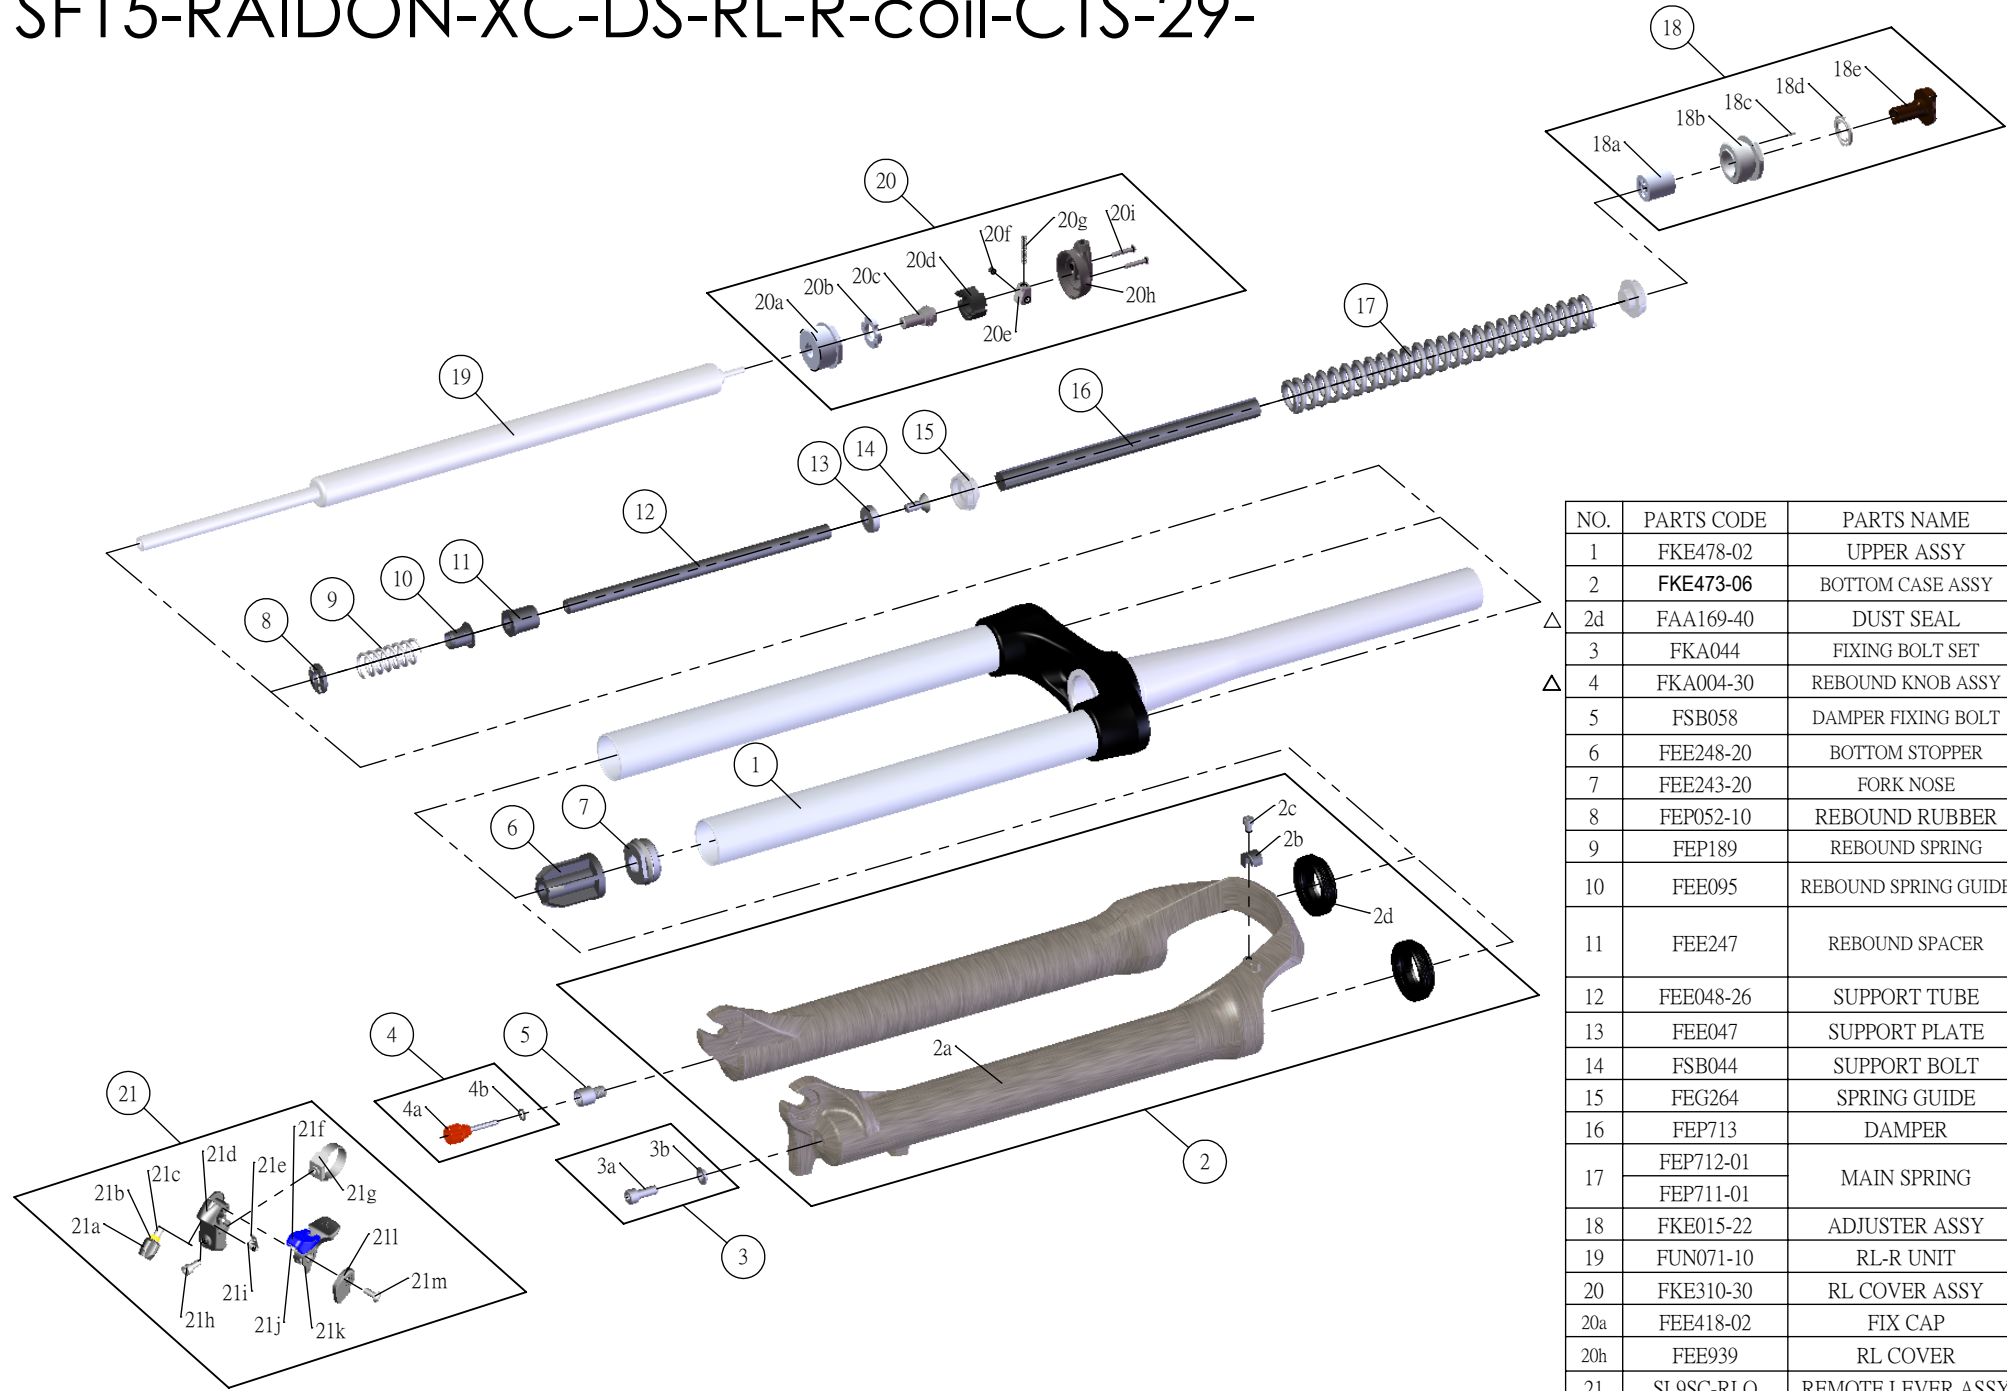

SUNTOUR

SF15-RAIDON-XC-DS-RL-R-coil-CTS-29-

Date	2014.01.24	Version	2
Amended	2014.03.07		

NO.	PARTS CODE	PARTS NAME	80	100	QT
1	FKE478-02	UPPER ASSY	*	*	1
2	FKE473-06	BOTTOM CASE ASSY	*	*	1
2d	FAA169-40	DUST SEAL	*	*	2
3	FKA044	FIXING BOLT SET	*	*	1
4	FKA004-30	REBOUND KNOB ASSY	*	*	1
5	FSB058	DAMPER FIXING BOLT	*	*	1
6	FEE248-20	BOTTOM STOPPER	*	*	1
7	FEE243-20	FORK NOSE	*	*	1
8	FEP052-10	REBOUND RUBBER	*	*	1
9	FEP189	REBOUND SPRING	*	*	1
10	FEE095	REBOUND SPRING GUIDE	*	*	1
11	FEE247	REBOUND SPACER		*	1
			*		2
12	FEE048-26	SUPPORT TUBE	*	*	1
13	FEE047	SUPPORT PLATE	*	*	1
14	FSB044	SUPPORT BOLT	*	*	1
15	FEG264	SPRING GUIDE	*	*	2
16	FEP713	DAMPER	*	*	1
17	FEP712-01	MAIN SPRING	*		1
	FEP711-01			*	1
18	FKE015-22	ADJUSTER ASSY	*	*	1
19	FUN071-10	RL-R UNIT	*	*	1
20	FKE310-30	RL COVER ASSY	*	*	1
20a	FEE418-02	FIX CAP	*	*	1
20h	FEE939	RL COVER	*	*	1
21	SL9SC-RLO	REMOTE LEVER ASSY	*	*	1