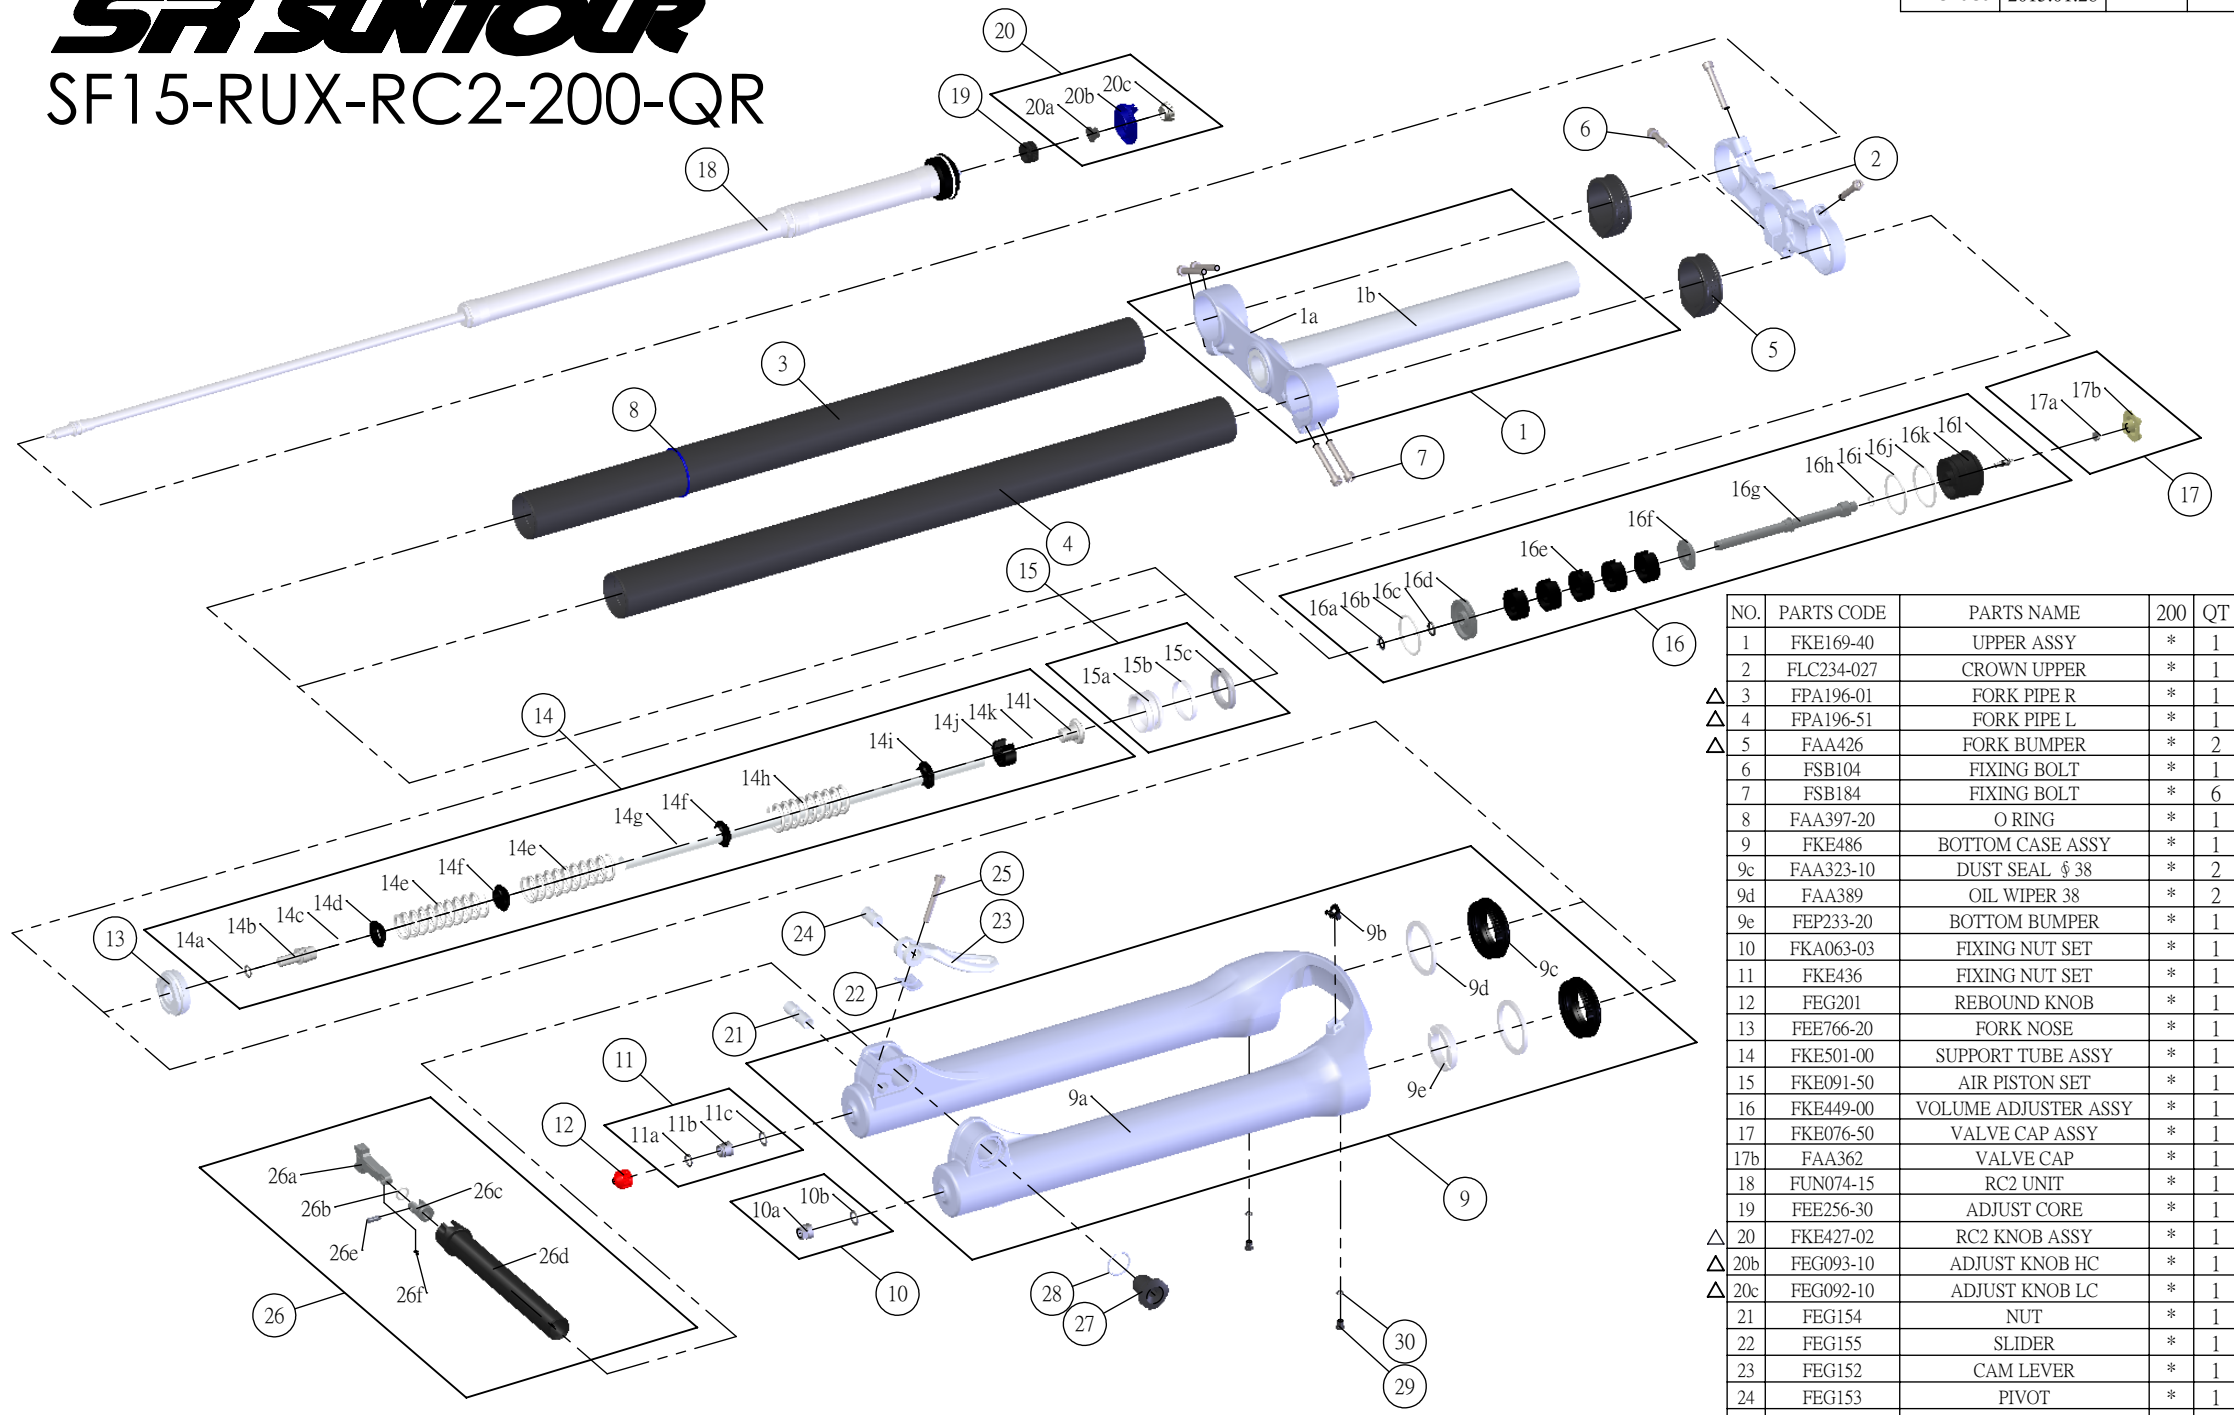

## SF15-RUX-RC2-200-QR

Date	2014.03.14	Version	2
Amended	2015.01.28		

NO.	PARTS CODE	PARTS NAME	200	QT
1	FKE169-40	UPPER ASSY	*	1
2	FLC234-027	CROWN UPPER	*	1
3	FPA196-01	FORK PIPE R	*	1
4	FPA196-51	FORK PIPE L	*	1
5	FAA426	FORK BUMPER	*	2
6	FSB104	FIXING BOLT	*	1
7	FSB184	FIXING BOLT	*	6
8	FAA397-20	O RING	*	1
9	FKE486	BOTTOM CASE ASSY	*	1
9c	FAA323-10	DUST SEAL $\phi$ 38	*	2
9d	FAA389	OIL WIPER 38	*	2
9e	FEP233-20	BOTTOM BUMPER	*	1
10	FKA063-03	FIXING NUT SET	*	1
11	FKE436	FIXING NUT SET	*	1
12	FEG201	REBOUND KNOB	*	1
13	FEE766-20	FORK NOSE	*	1
14	FKE501-00	SUPPORT TUBE ASSY	*	1
15	FKE091-50	AIR PISTON SET	*	1
16	FKE449-00	VOLUME ADJUSTER ASSY	*	1
17	FKE076-50	VALVE CAP ASSY	*	1
17b	FAA362	VALVE CAP	*	1
18	FUN074-15	RC2 UNIT	*	1
19	FEE256-30	ADJUST CORE	*	1
20	FKE427-02	RC2 KNOB ASSY	*	1
20b	FEG093-10	ADJUST KNOB HC	*	1
20c	FEG092-10	ADJUST KNOB LC	*	1
21	FEG154	NUT	*	1
22	FEG155	SLIDER	*	1
23	FEG152	CAM LEVER	*	1
24	FEG153	PIVOT	*	1
25	FSB181	QR FIXING BOLT	*	1
26	FKA094	AXLE ASSY	*	1
29	FSB188	SEAL SCREW	*	2
27	FEG151	AXLE NUT	*	1
30	FAA270	O RING	*	2
28	FSS050	SNAP WIRE	*	1