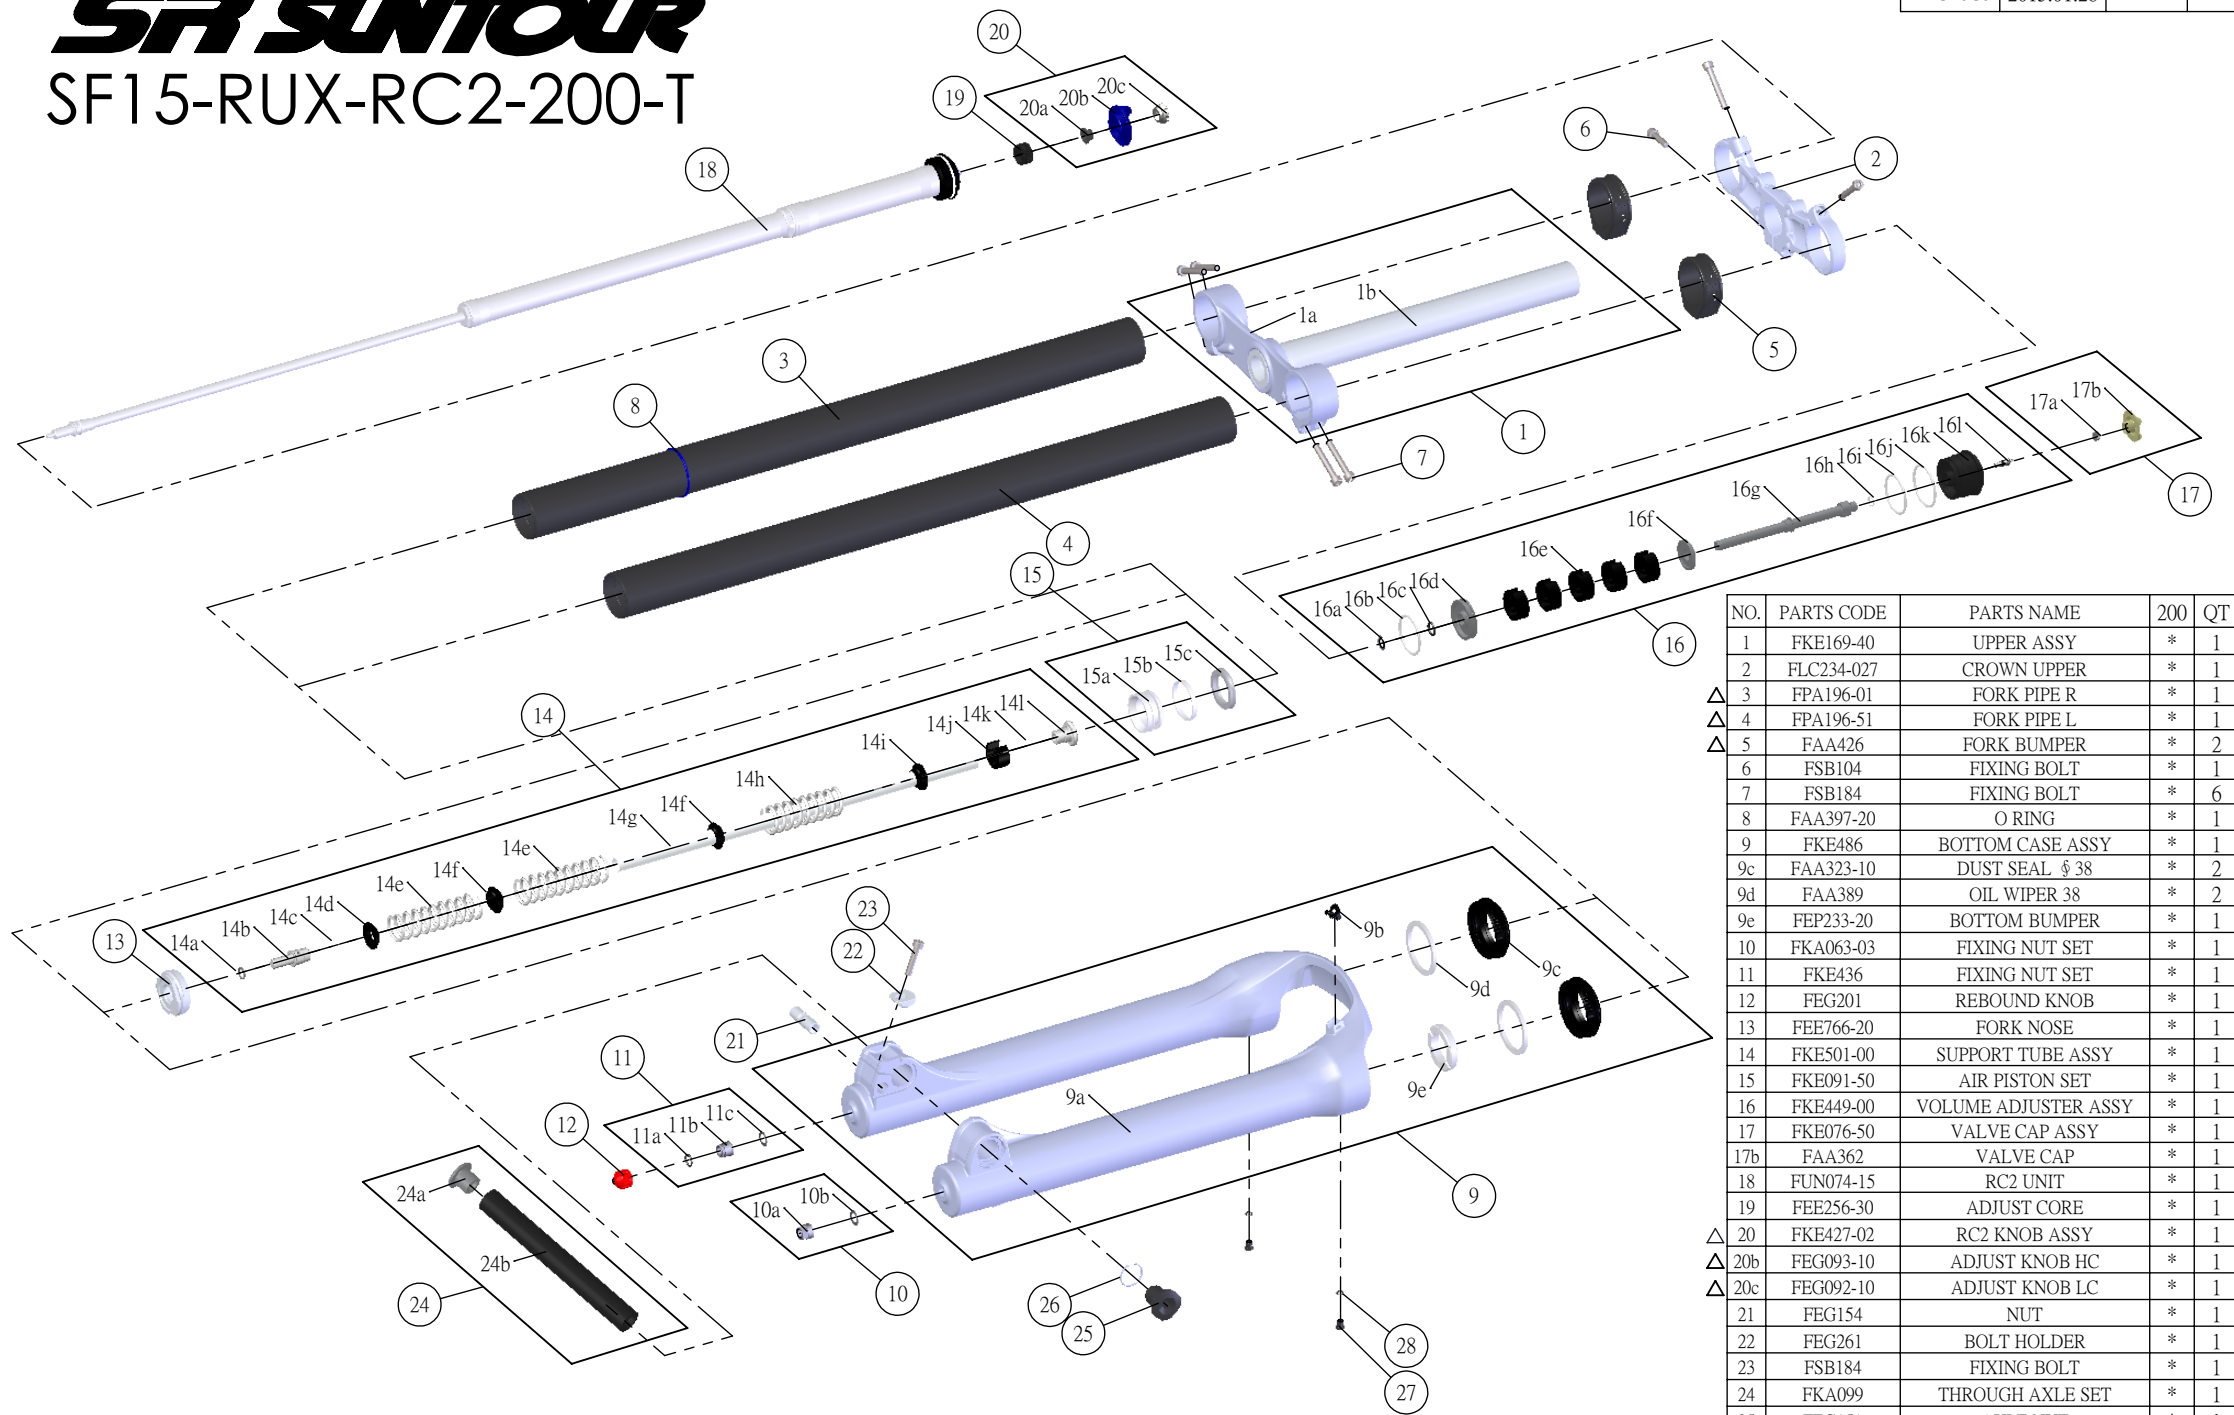

SUNTOUR

SF15-RUX-RC2-200-T

Date	2014.03.14	Version	2
Amended	2015.01.28		

NO.	PARTS CODE	PARTS NAME	200	QT
1	FKE169-40	UPPER ASSY	*	1
2	FLC234-027	CROWN UPPER	*	1
△ 3	FPA196-01	FORK PIPE R	*	1
△ 4	FPA196-51	FORK PIPE L	*	1
△ 5	FAA426	FORK BUMPER	*	2
6	FSB104	FIXING BOLT	*	1
7	FSB184	FIXING BOLT	*	6
8	FAA397-20	O RING	*	1
9	FKE486	BOTTOM CASE ASSY	*	1
9c	FAA323-10	DUST SEAL φ 38	*	2
9d	FAA389	OIL WIPER 38	*	2
9e	FEP233-20	BOTTOM BUMPER	*	1
10	FKA063-03	FIXING NUT SET	*	1
11	FKE436	FIXING NUT SET	*	1
12	FEG201	REBOUND KNOB	*	1
13	FEE766-20	FORK NOSE	*	1
14	FKE501-00	SUPPORT TUBE ASSY	*	1
15	FKE091-50	AIR PISTON SET	*	1
16	FKE449-00	VOLUME ADJUSTER ASSY	*	1
17	FKE076-50	VALVE CAP ASSY	*	1
17b	FAA362	VALVE CAP	*	1
18	FUN074-15	RC2 UNIT	*	1
19	FEE256-30	ADJUST CORE	*	1
△ 20	FKE427-02	RC2 KNOB ASSY	*	1
△ 20b	FEG093-10	ADJUST KNOB HC	*	1
△ 20c	FEG092-10	ADJUST KNOB LC	*	1
21	FEG154	NUT	*	1
22	FEG261	BOLT HOLDER	*	1
23	FSB184	FIXING BOLT	*	1
24	FKA099	THROUGH AXLE SET	*	1
25	FEG151	AXLE NUT	*	1
26	FSS050	SNAP WIRE	*	1
27	FSB188	SEAL SCREW	*	2
28	FAA270	O RING	*	2