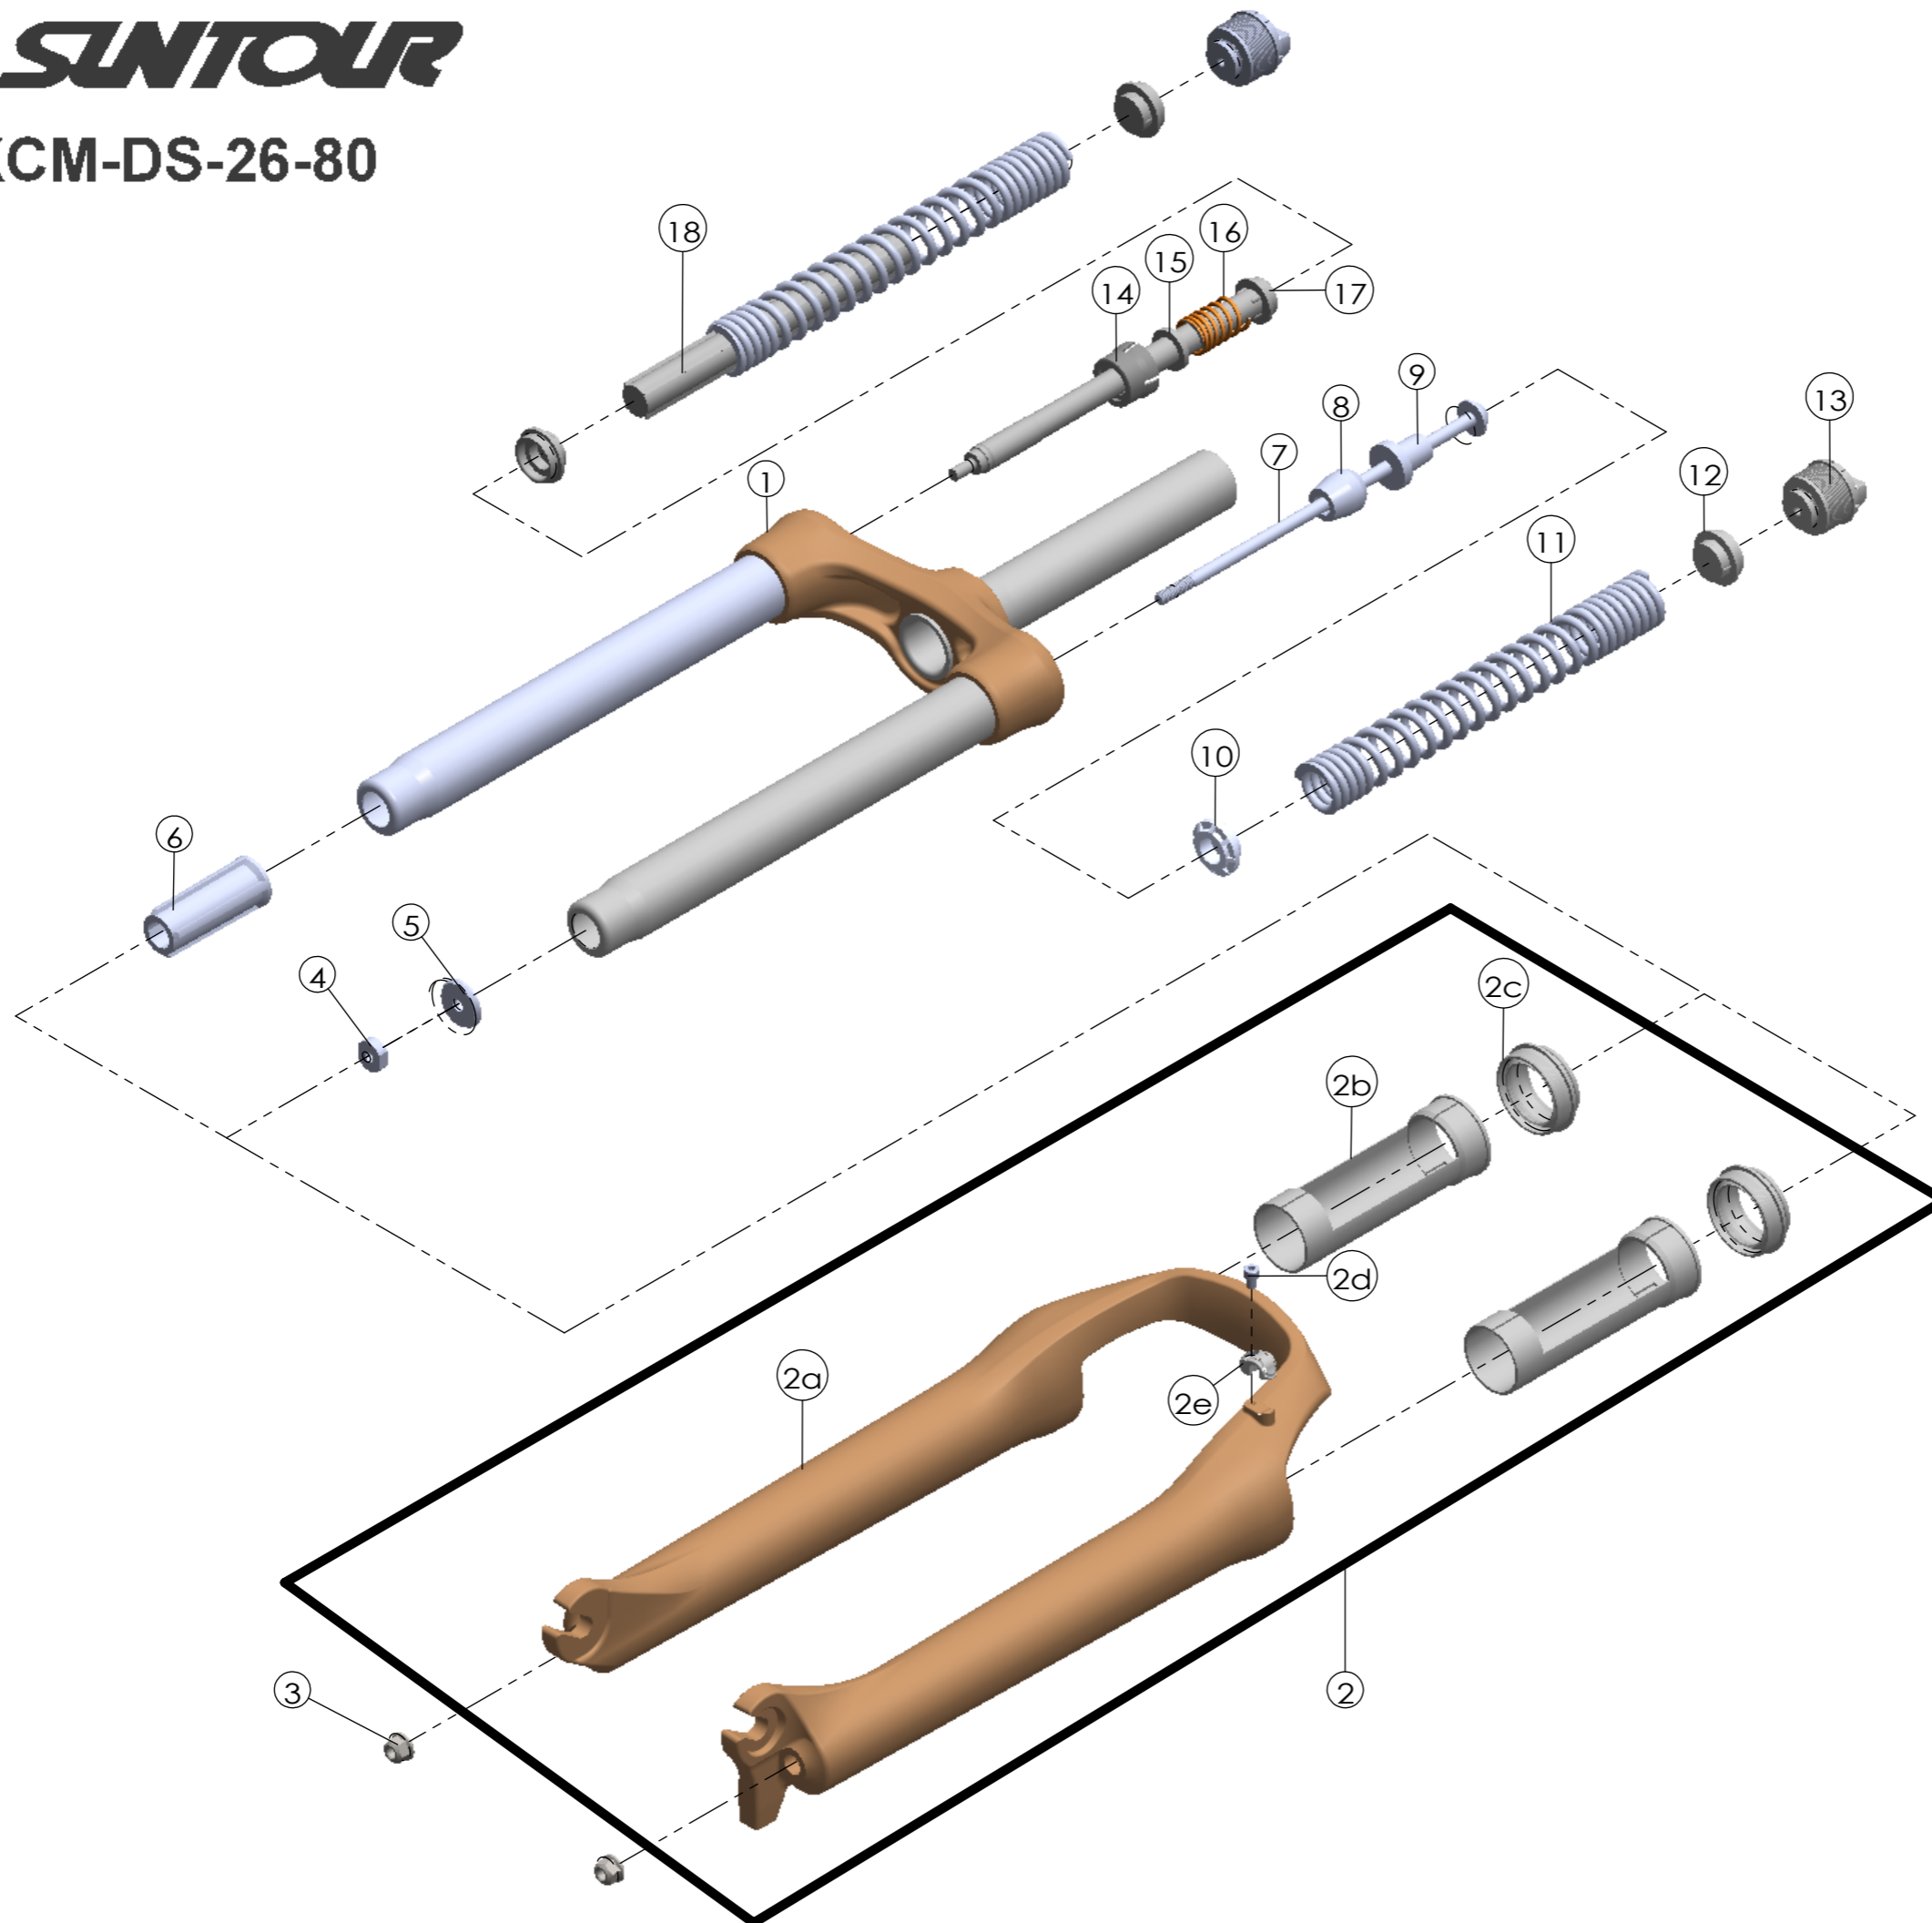

Date	2017.1.9	Version	1
Amended			

NO.	PART NAME	PART CODE	QTY.
2	BOTTOM CASE ASSY	FKZ090-10	1
1	UPPER ASSY	FKZ029-03	1
2a	BOTTOM CASE	FPB402	1
2b	SLIDER SLEEVE	FEE785	2
2c	DUST SEAL	FAA070-10	2
2d	BOLT	FSB153	1
2e	HOSE GUIDE	FEG166	1
3	FIXING NUT	FSN023	2
4	NUT SPACE	FSN025	1
5	BOTTOM STOPPER	FEE465	1
6	BOTTOM STOPPER	FEE806-20	1
7	FIXING BOLT	FSB157-02	1
8	REBOUND RUBBER	FEP086-10	1
9	DAMPER SPACE	FEE530	1
10	SPRING GUIDE	FEG146-00	1
11	MAIN SPRING	FEP327	2
12	SPRING GUIDE	FEE434-10	3
13	ADJUST SYSTEM	FKE009-11	2
14	FORK NOSE	FEE805	1
15	REBOUND RUBBER	FEP053	1
16	SUPPORT TUBE	FEE800	1
17	DAMPER	FEP320-20	1