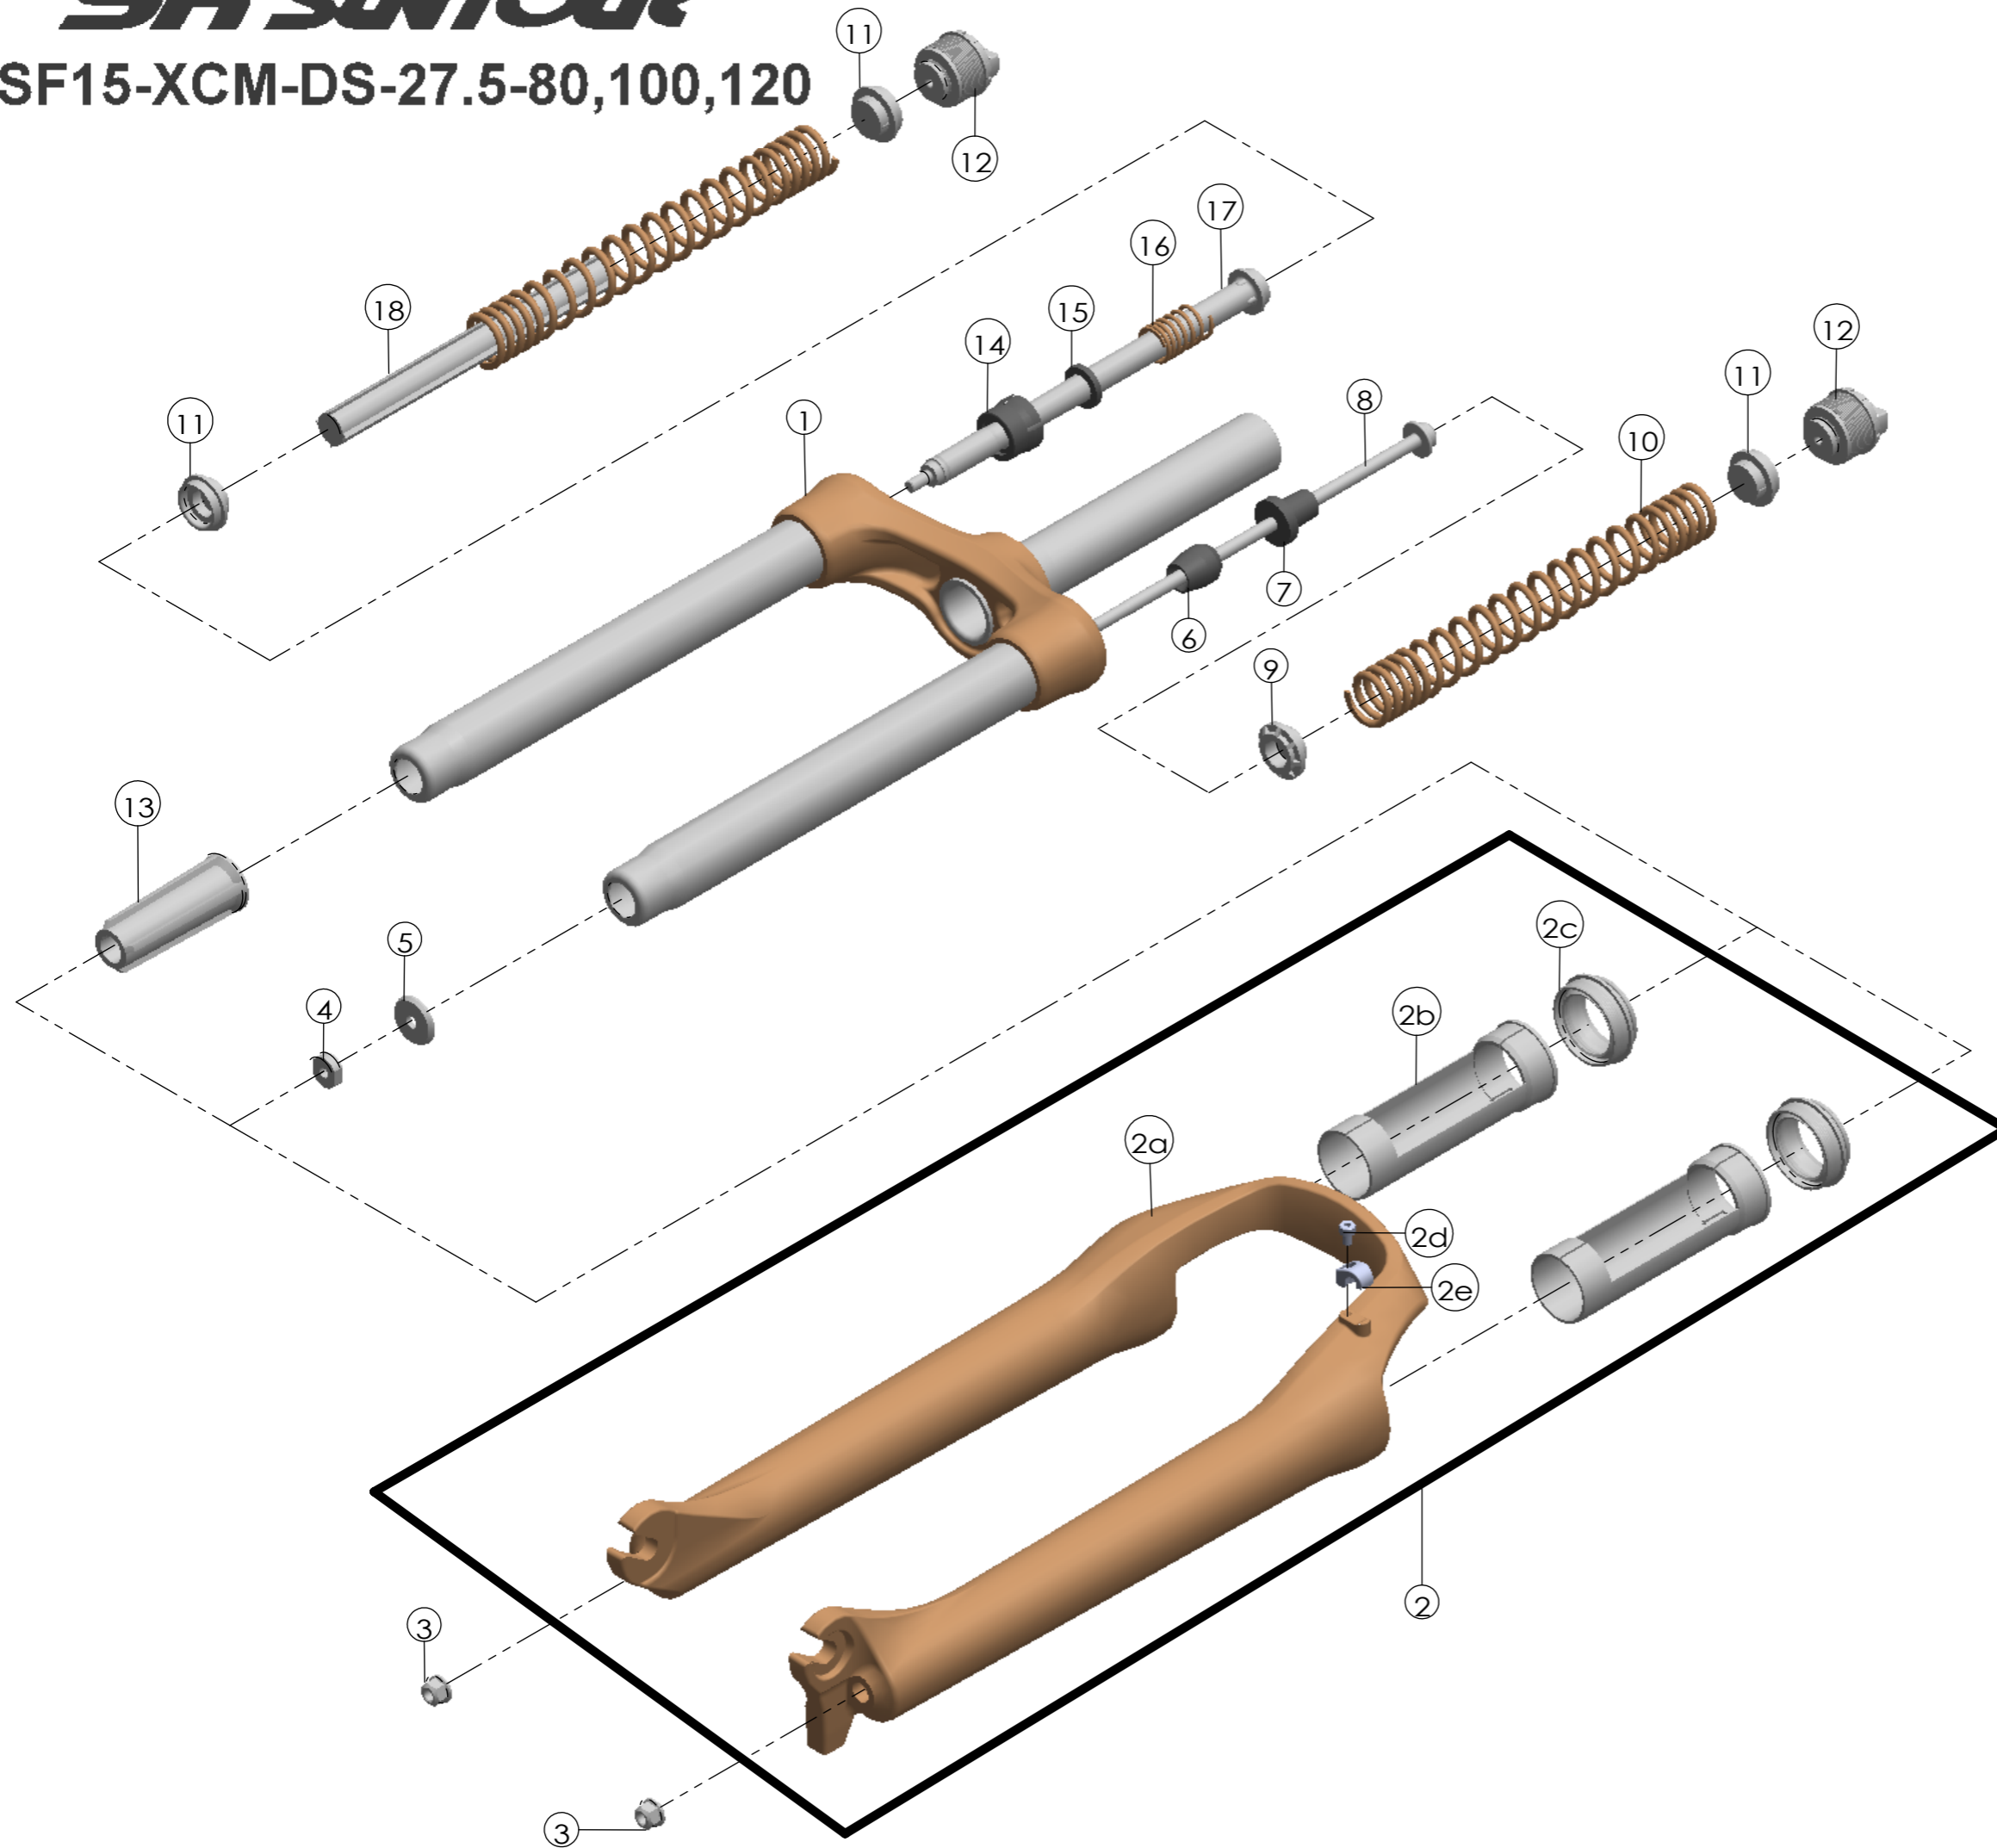

SF SUNTOUR

SF15-XCM-DS-27.5-80,100,120

Date	2014.2.19	Version	1
Amended			

NO.	PART NAME	PART CODE	QTY.		
			80	100	120
1	UPPER ASSY	FKZ029-03	1	-	-
		FKZ029-09	-	1	-
		FKZ060-01	-	-	1
2	BOTTOM CASE ASSY	FKZ059-10	1	1	1
2a	BOTTOM CASE	FPB394	1	1	1
2b	SLIDER SLEEVE	FEE785	2	2	2
2c	DUST SEAL	FAA070-10	2	2	2
2d	BOLT	FSB153	1	1	1
2e	HOSE GUIDE	FEG166	1	1	1
3	FIXING NUT	FSN023	2	2	2
4	NUT PLATE	FSN025	1	1	1
5	BOTTOM STOPPER	FEE465	1	1	1
6	REBOUND RUBBER	FEP086-10	1	1	1
7	DAMPER SPACE	FEE530	1	1	1
8	FIXING BOLT	FSB159-00	1	1	1
9	SPRING GUIDE	FEG146-00	1	1	1
10	MAIN SPRING	FEP327-60	2	-	-
		FEP319-60	-	2	-
		FEP435	-	-	2
11	SPRING GUIDE	FEE434-10	3	3	3
12	ADJUST SYSTEM	FKE009-11	2	2	2
13	SUPPORT TUBE	FEE959-00	1	-	-
		FEE806-40	-	1	-
		FEE806-30	-	-	1
14	FORK NOSE	FEE805	1	1	1
15	REBOUND RUBBER	FEP053	1	1	1
16	REBOUND SPRING	FEP058-20	1	1	1
17	SUPPORT TUBE	FEG175	1	1	1
18	DAMPER	FEP320-20	1	1	1