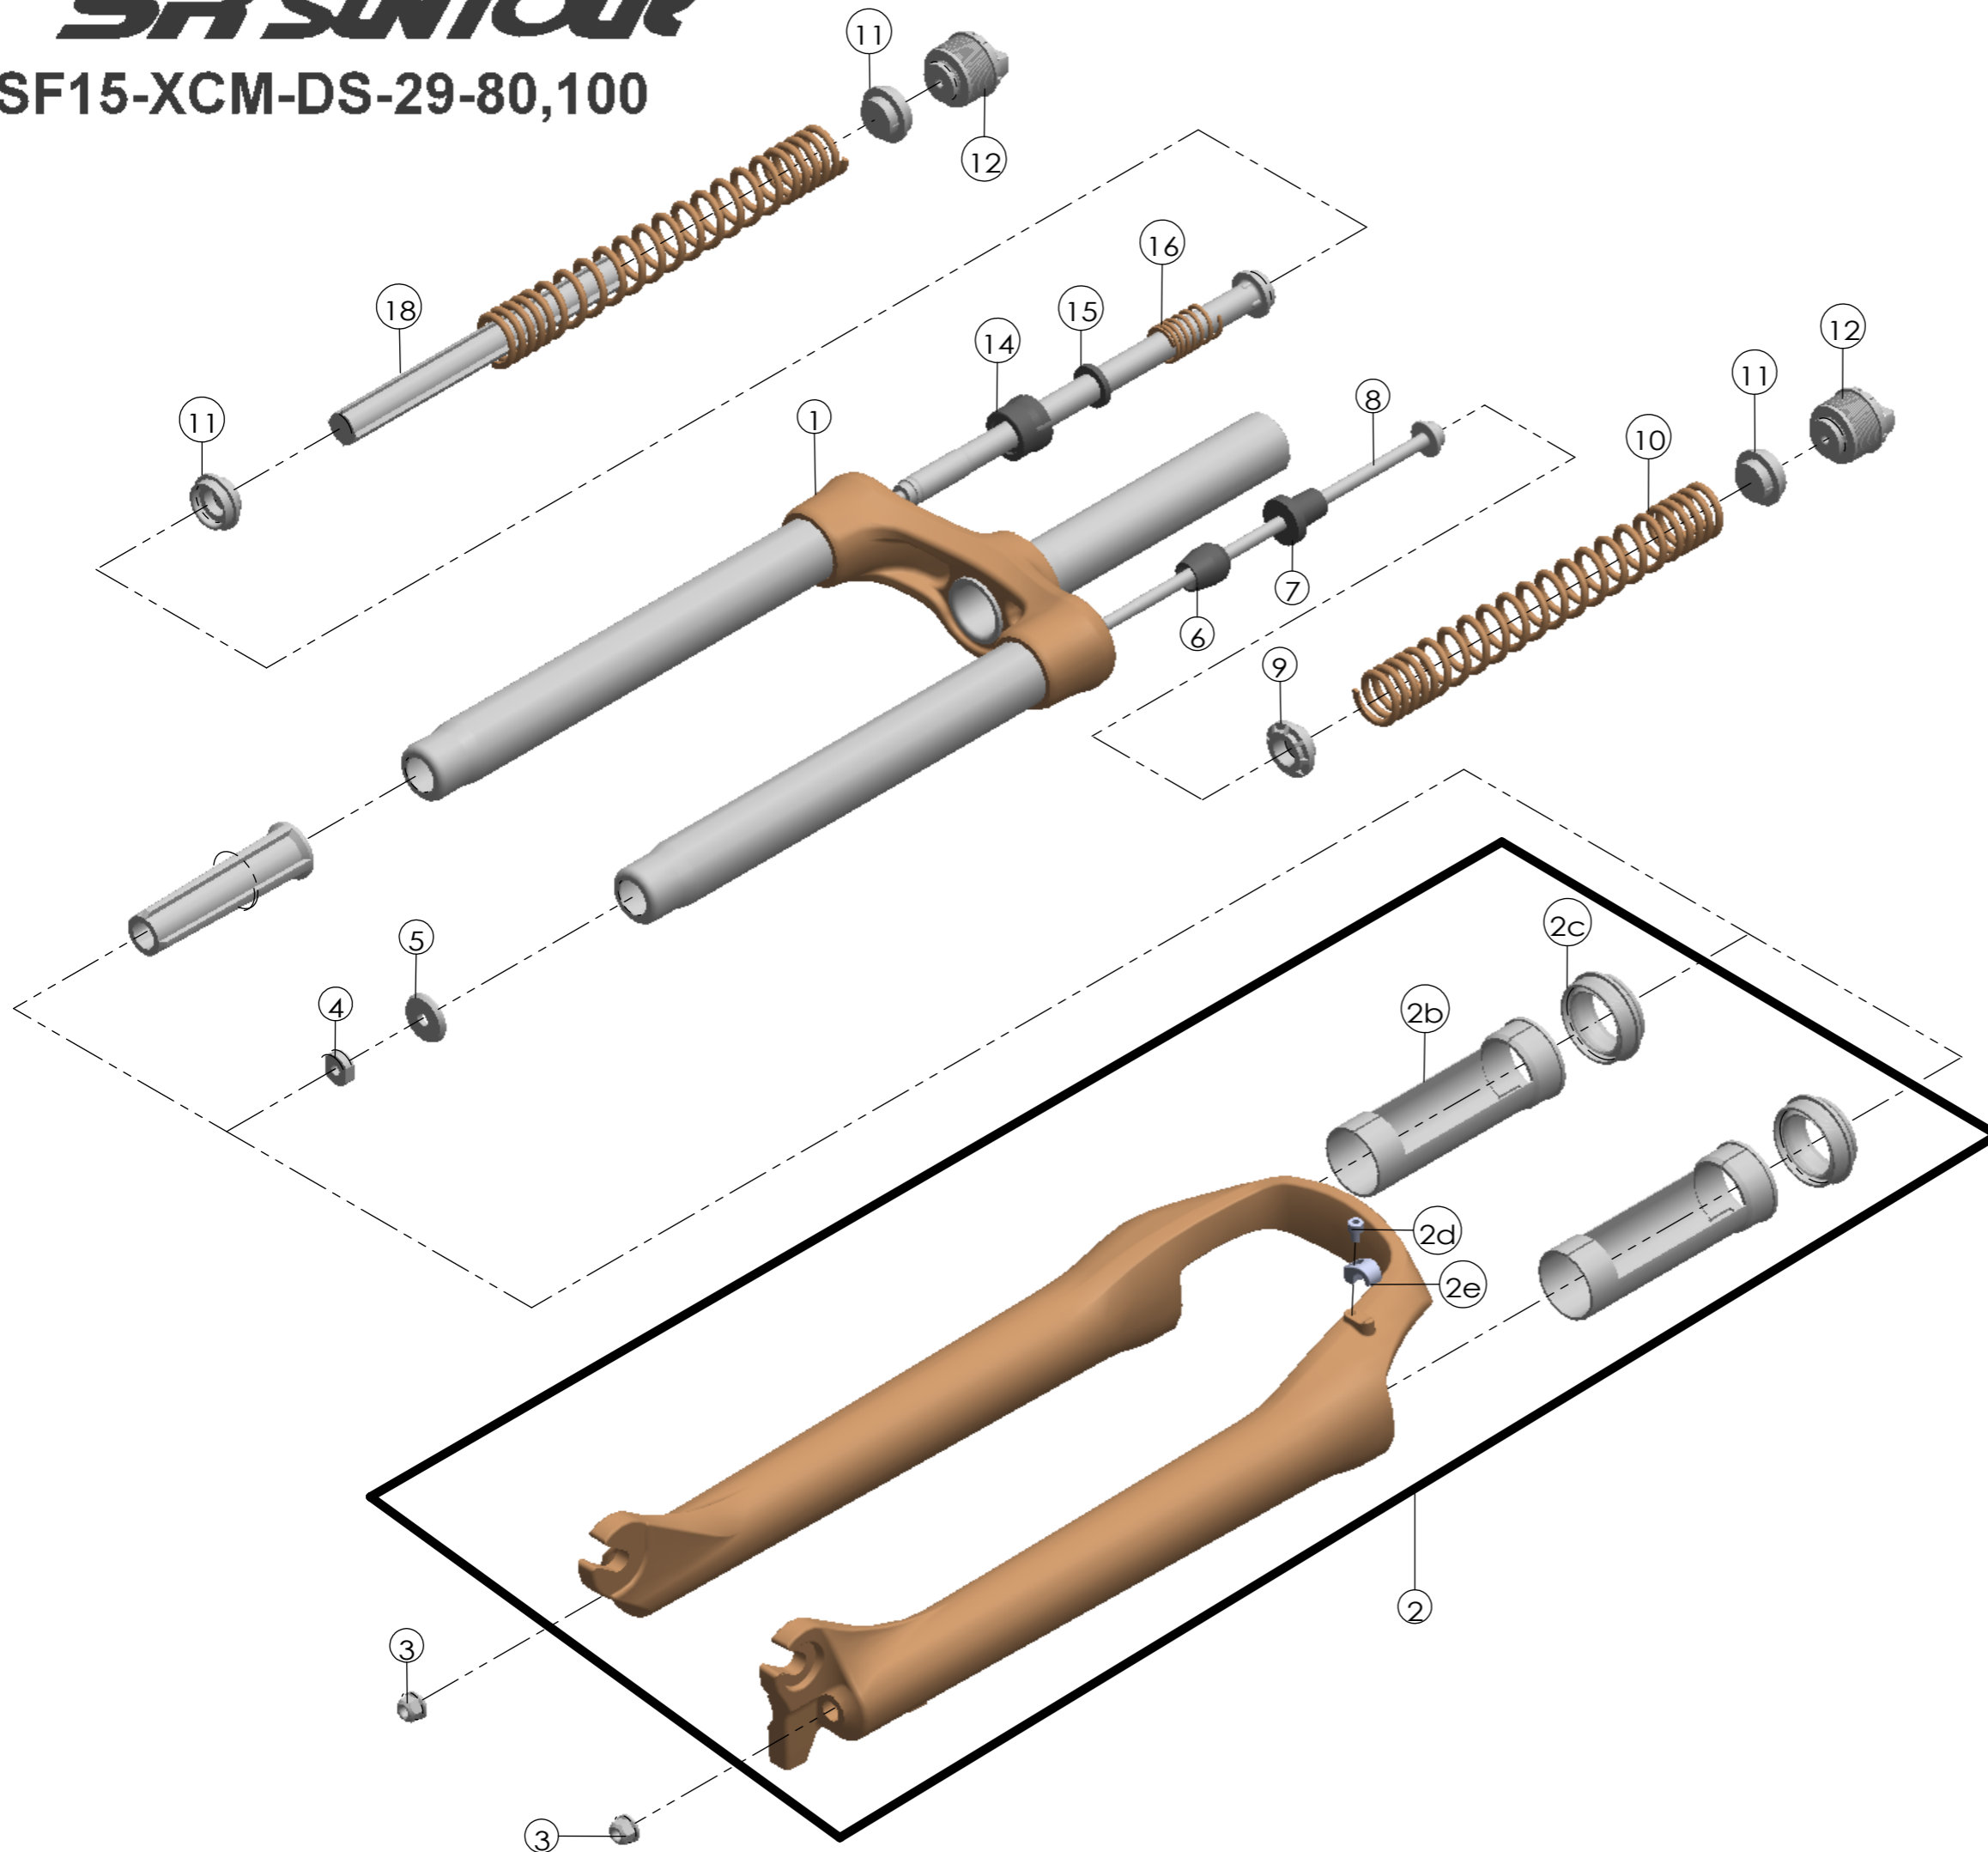

SF SUNTOUR

SF15-XCM-DS-29-80,100

Date	2014.2.19	Version	1
Amended			

NO.	PART NAME	PART CODE	QTY.	
			80	100
1	UPPER ASSY	FKZ029-03	1	-
		FKZ029-09	-	1
2	BOTTOM CASE ASSY	FKZ061-10	1	1
2a	BOTTOM CASE	FPB389	1	1
2b	SLIDER SLEEVE	FEE785	2	2
2c	DUST SEAL	FAA070-10	2	2
2d	BOLT	FSB153	1	1
2e	HOSE GUIDE	FEG166	1	1
3	FIXING NUT	FSN023	2	2
4	NUT PLATE	FSN025	1	1
5	BOTTOM STOPPER	FEE465	1	1
6	REBOUND RUBBER	FEP086-10	1	1
7	DAMPER SPACE	FEE530	1	1
8	FIXING BOLT	FSB159-08	1	1
9	SPRING GUIDE	FEG146-00	1	1
10	MAIN SPRING	FEP327-60	2	-
		FEP319-60	-	2
11	SPRING GUIDE	FEE434-10	3	3
12	ADJUST SYSTEM	FKE009-11	2	2
13	SUPPORT TUBE	FEE959-10	1	-
		FEE959-00	-	1
14	FORK NOSE	FEE805	1	1
15	REBOUND RUBBER	FEP053	1	1
16	REBOUND SPRING	FEP058-20	1	1
17	SUPPORT TUBE	FEE960	1	1
18	DAMPER	FEP320-20	1	1