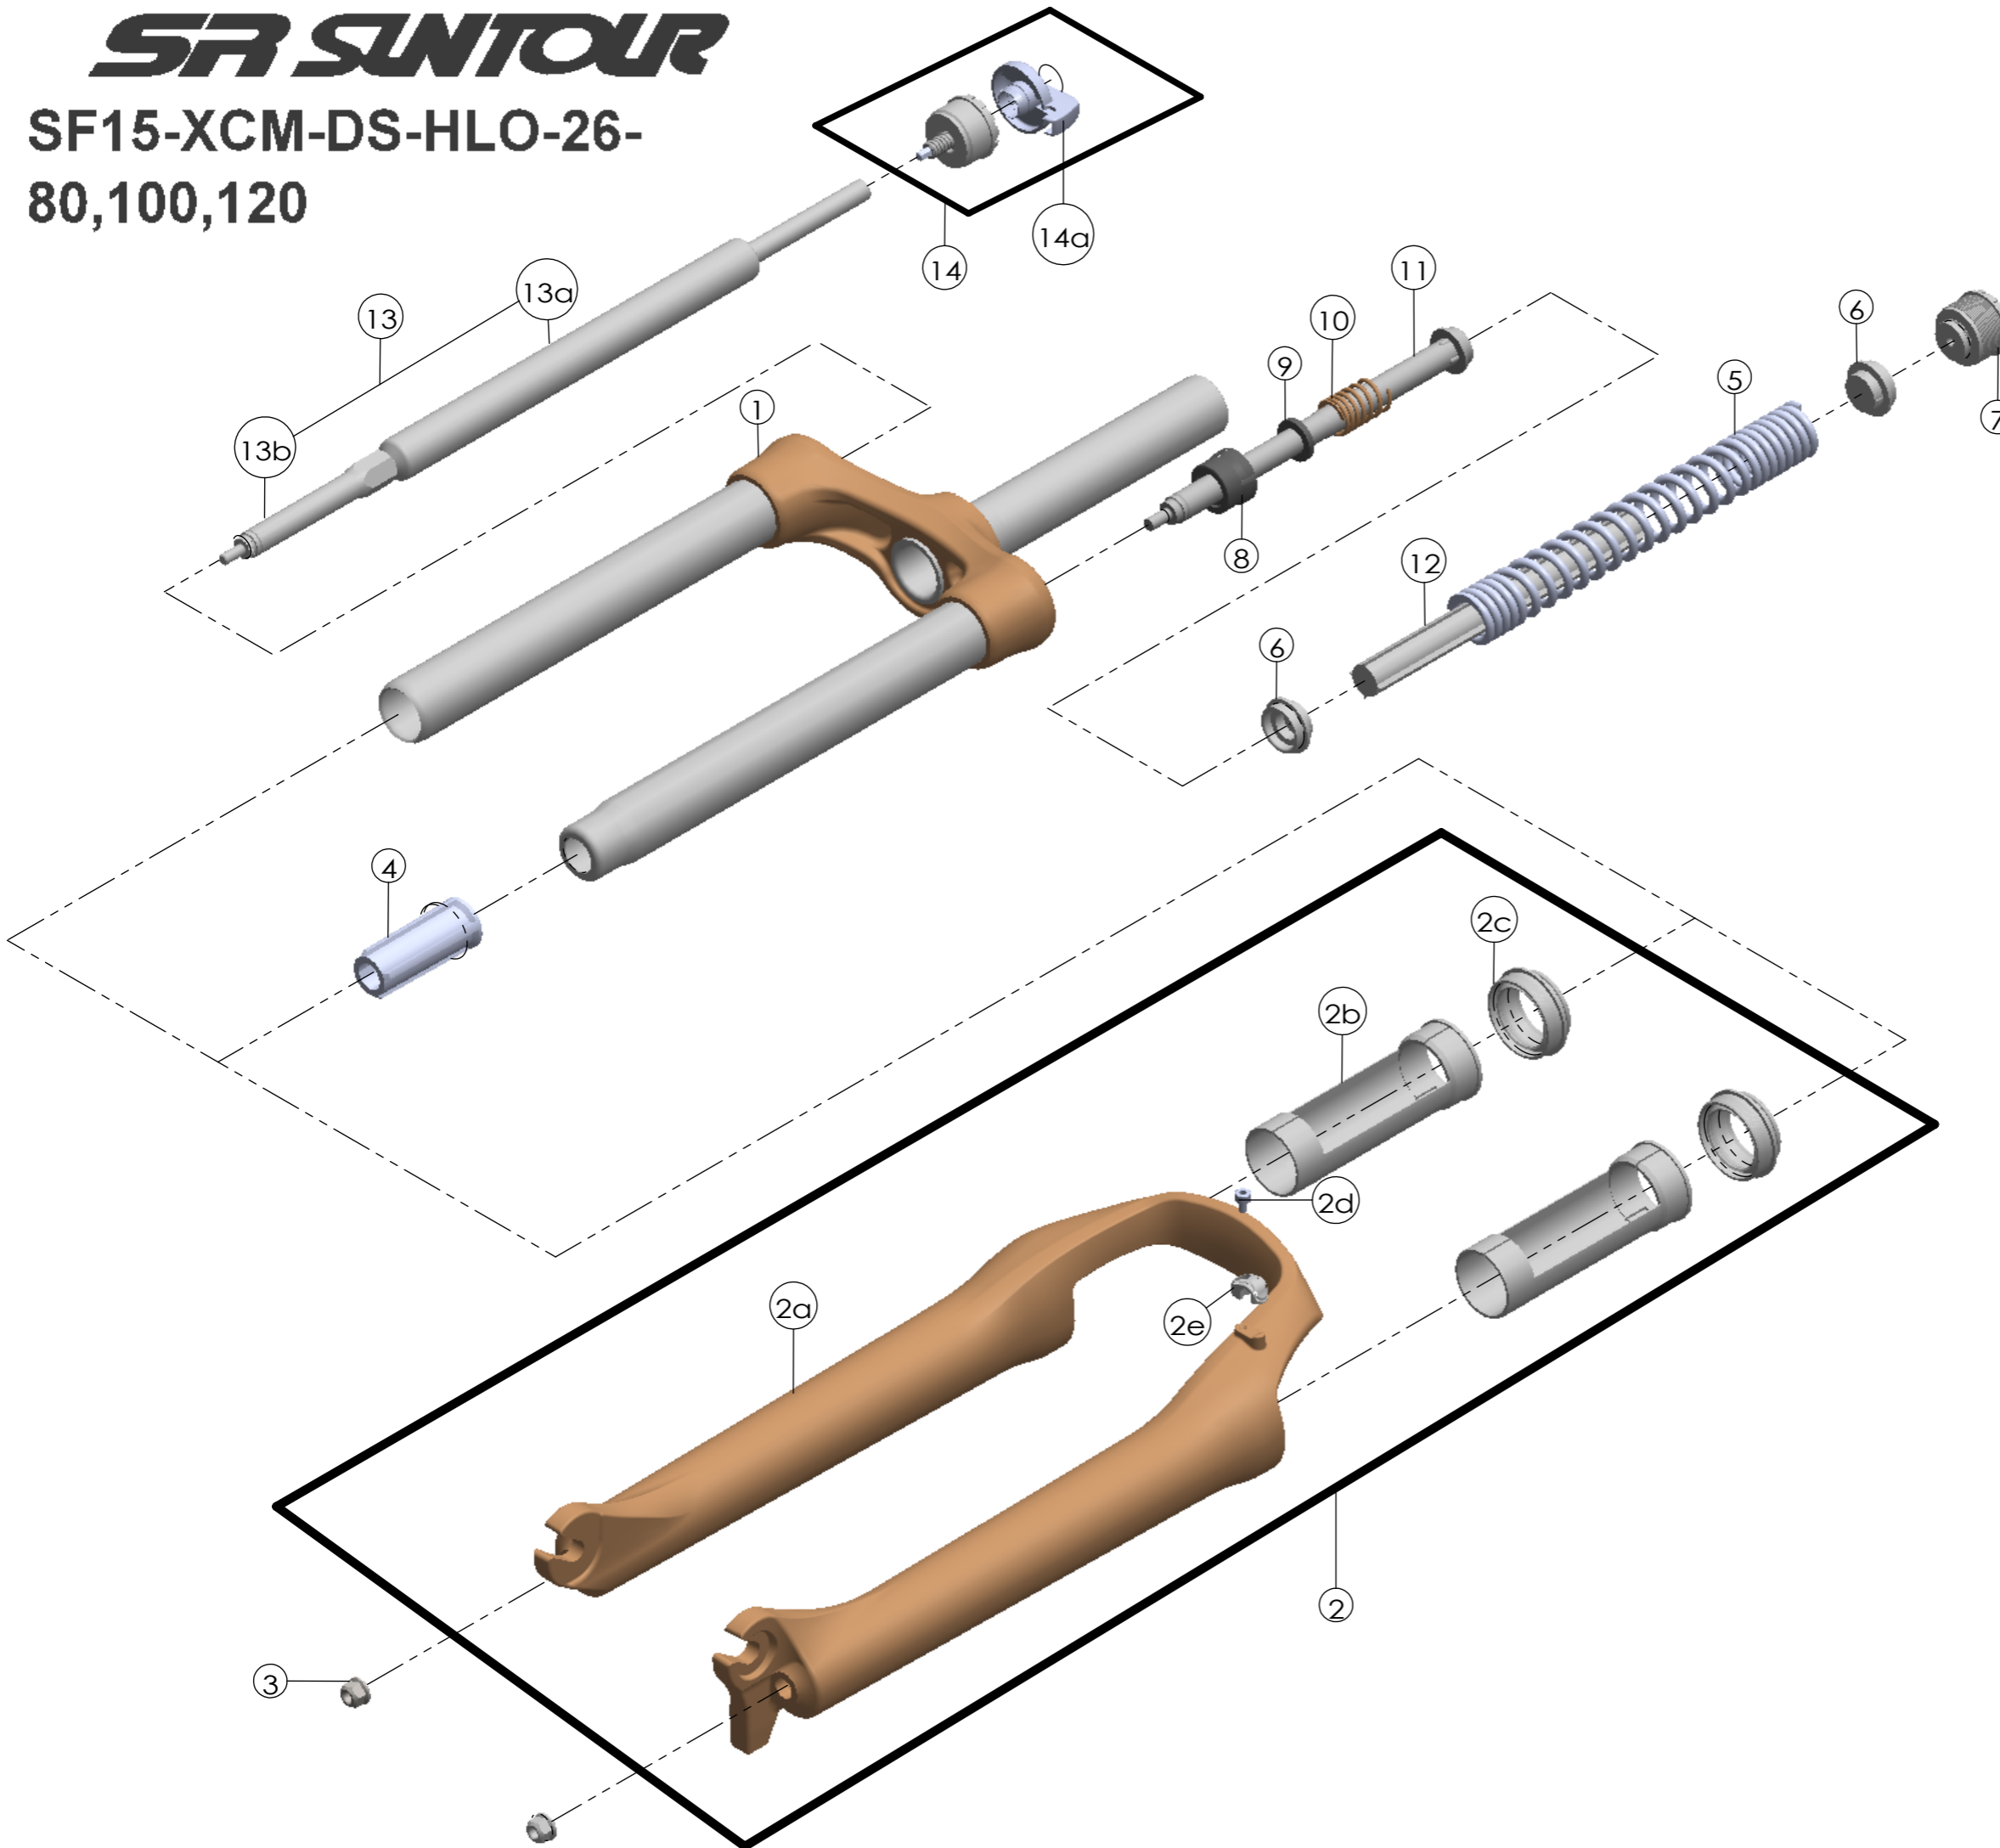

SF SUNTOUR

SF15-XCM-DS-HLO-26-80,100,120

Date	2015.9-7	Version	1
Amended			

NO.	PART NAME	PART CODE	QTY.		
			80	100	120
1	UPPER ASSY	FKZ029-04	1	-	-
		FKZ029-05	-	1	-
		FKZ029-06	-	-	1
2	BOTTOM CASE ASSY	FKZ090-10	1	1	1
2a	BOTTOM CASE	FPB402	1	1	1
2b	SLIDER SLEEVE	FEE785	2	2	2
2c	DUST SEAL	FAA070-10	2	2	2
2d	BOLT	FSB153	1	1	1
2e	HOSE GUIDE	FEG166	1	1	1
3	FIXING NUT	FSN023	2	2	2
4	SUPPORT TUBE	FEE806-20	1	-	-
		FEE806-10	-	1	-
		FEE806	-	-	1
5	MAIN SPRING	FEP449	1	-	-
		FEP448	-	1	-
		FEP447	-	-	1
6	SPRING GUIDE	FEE434-20	2	2	2
7	ADJUST SYSTEM	FKE009-11	1	1	1
8	FORK NOSE	FEE805	1	1	1
9	REBOUND RUBBER	FEP053	1	1	1
10	REBOUND SPRING	FEP189-20	1	1	1
11	SUPPORT TUBE	FEE800	1	1	1
12	DAMPER	FEP322-20	1	1	1
13	DAMPER UNIT	FUN050-11	1	1	1
13a	DAMPER BODY	FUN050-00	1	1	1
13b	SUPPORT TUBE	FEE847-01	1	1	1
14	LO ADJUST SYSTEM	FKE028-96	1	1	1
14a	LO KMOB	FEG256	1	1	1