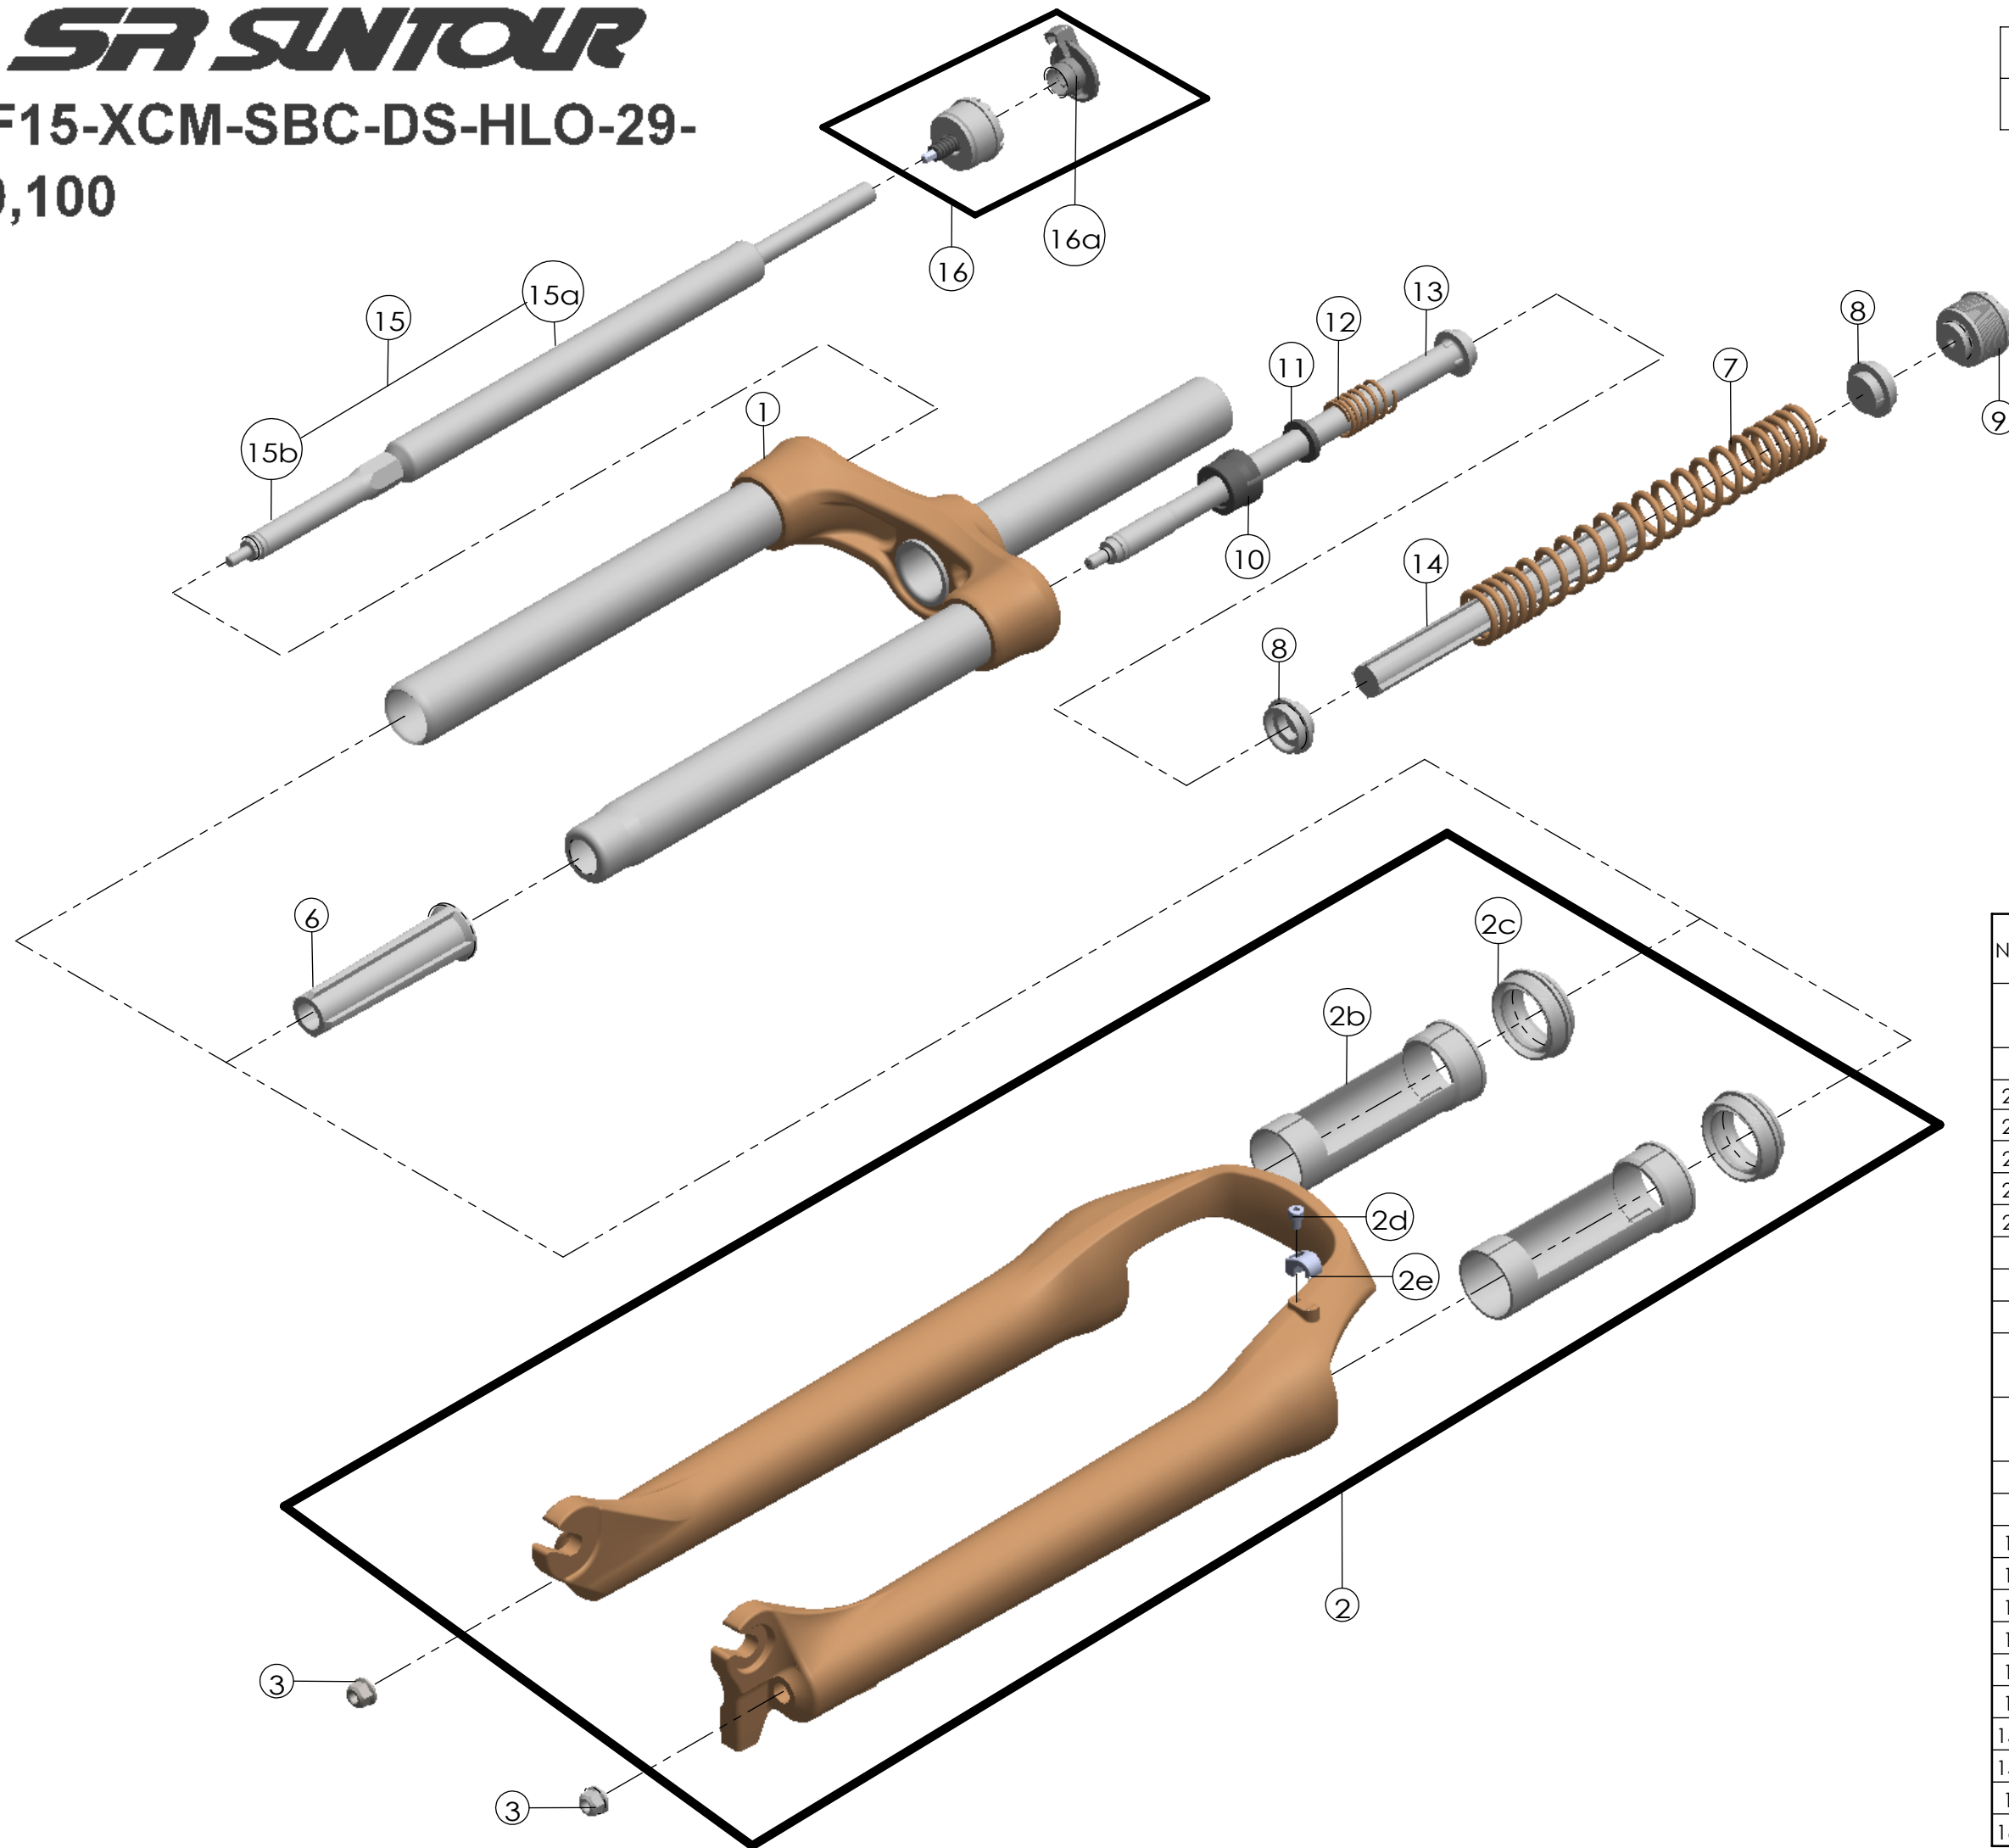

SF SUNTOUR

SF15-XCM-SBC-DS-HLO-29-80,100

Date	2014.2.19	Version	3
Amended	2017.7.4		

NO.	PART NAME	PART CODE	QTY.	
			80	100
1	UPPER ASSY	FKZ029-04	1	-
		FKZ029-05	-	1
2	BOTTOM CASE ASSY	FKZ061-10	1	1
2a	BOTTOM CASE	FPB389	1	1
2b	SLIDER SLEEVE	FEE785	2	2
2c	DUST SEAL	FAA070-10	2	2
2d	BOLT	FSB153	1	1
2e	HOSE GUIDE	FEG166	1	1
3	FIXING NUT	FSN023	2	2
4	FIXING BOLT	FSB070	1	1
5	WASHER	FSW025	1	1
6	SUPPORT TUBE	FEE959-10	1	-
		FEE959-00	-	1
7	MAIN SPRING	FEP449	1	-
		FEP448	-	1
8	SPRING GUIDE	FEE434-20	2	2
9	ADJUST SYSTEM	FKE009-11	1	1
10	FORK NOSE	FEE805	1	1
11	REBOUND RUBBER	FEP053	1	1
12	REBOUND SPRING	FEP189-20	1	1
13	SUPPORT TUBE	FEE960	1	1
14	DAMPER	FEP322-20	1	1
15	DAMPER UNIT	FUN050-14	1	1
15a	DAMPER BODY	FUN050-00	1	1
15b	SUPPORT TUBE	FEE847-02	1	1
16	LO ADJUST SYSTEM	FKE028-28	1	1
16a	LO KMOB	FEG426	1	1