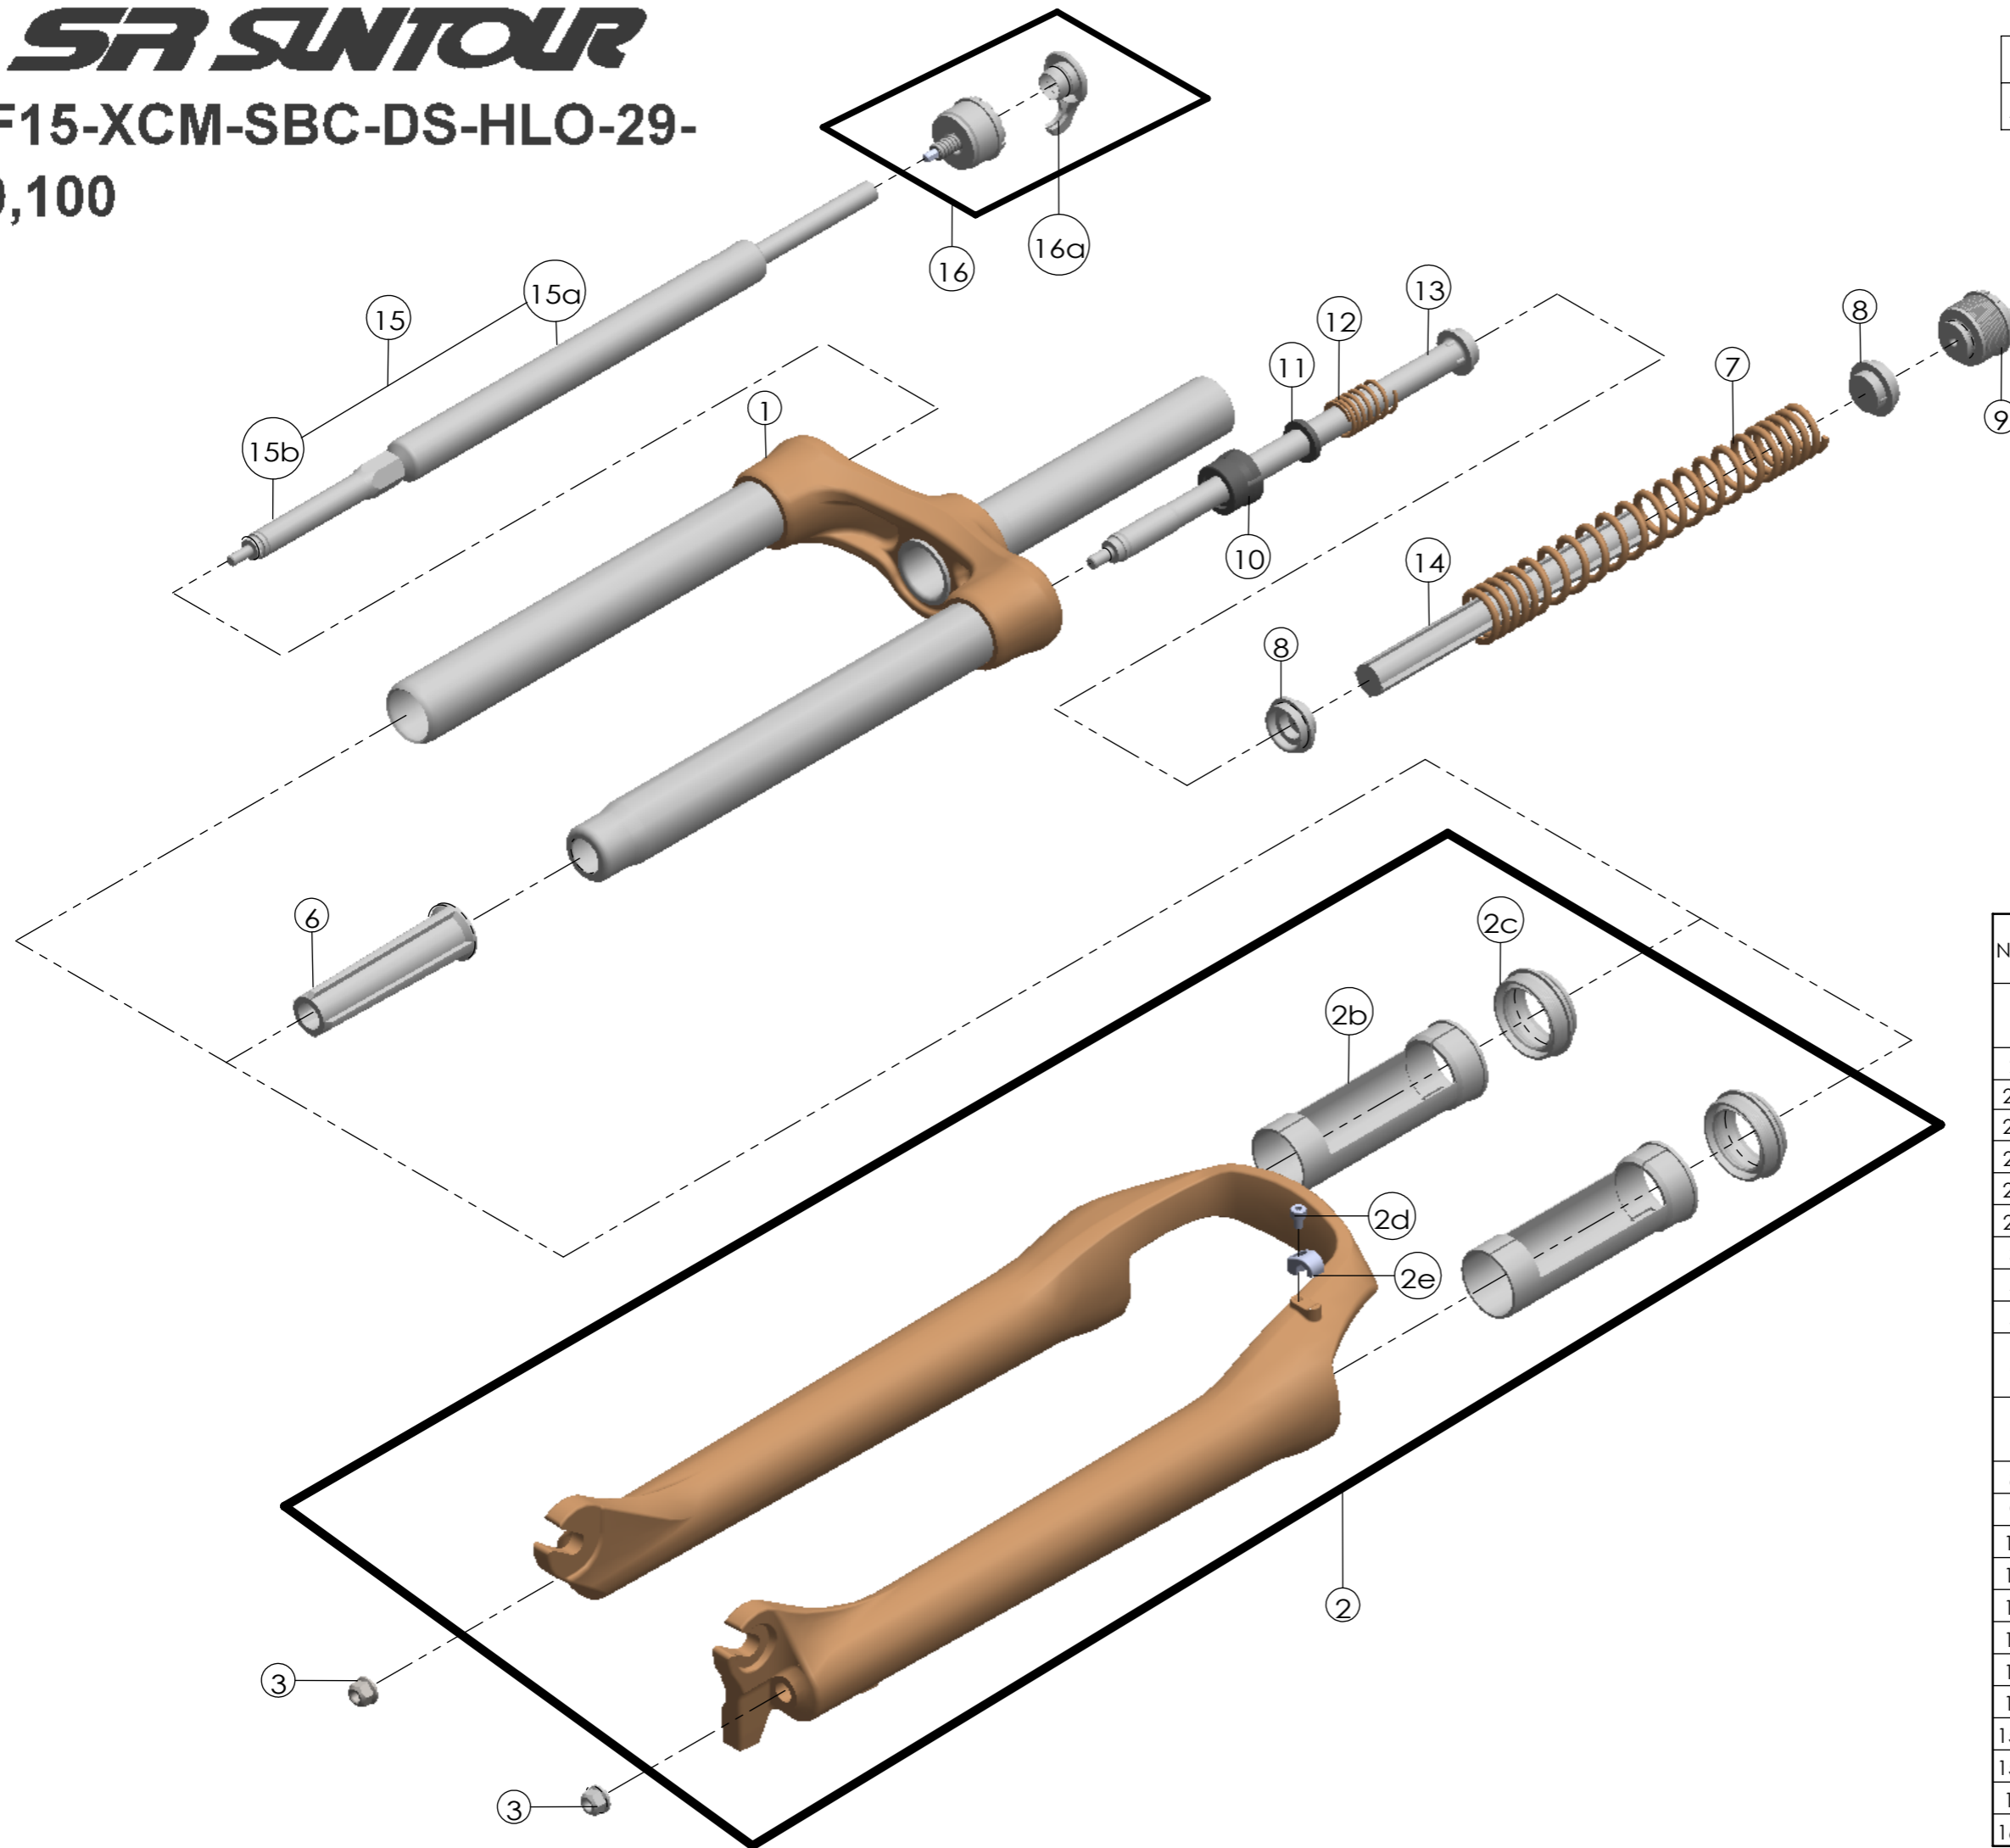

# SF SUNTOUR

## SF15-XCM-SBC-DS-HLO-29-80,100

Date	2014.9.17	Version	1
Amended			

NO.	PART NAME	PART CODE	QTY.	
			80	100
1	UPPER ASSY	FKZ029-04	1	-
		FKZ029-05	-	1
2	BOTTOM CASE ASSY	FKZ061-10	1	1
2a	BOTTOM CASE	FPB389	1	1
2b	SLIDER SLEEVE	FEE785	2	2
2c	DUST SEAL	FAA070-10	2	2
2d	BOLT	FSB153	1	1
2e	HOSE GUIDE	FEG166	1	1
3	FIXING NUT	FSN023	2	2
4	FIXING BOLT	FSB070	1	1
5	WASHER	FSW025	1	1
6	SUPPORT TUBE	FEE959-10	1	-
		FEE959-00	-	1
7	MAIN SPRING	FEP449	1	-
		FEP448	-	1
8	SPRING GUIDE	FEE434-20	2	2
9	ADJUST SYSTEM	FKE009-11	1	1
10	FORK NOSE	FEE805	1	1
11	REBOUND RUBBER	FEP053	1	1
12	REBOUND SPRING	FEP189-20	1	1
13	SUPPORT TUBE	FEE960	1	1
14	DAMPER	FEP322-20	1	1
15	DAMPER UNIT	FUN084-14	1	1
15a	DAMPER BODY	FUN084-00	1	1
15b	SUPPORT TUBE	FEE847-02	1	1
16	LO ADJUST SYSTEM	FKE028-26	1	1
16a	LO KMOB	FEE288-20	1	1