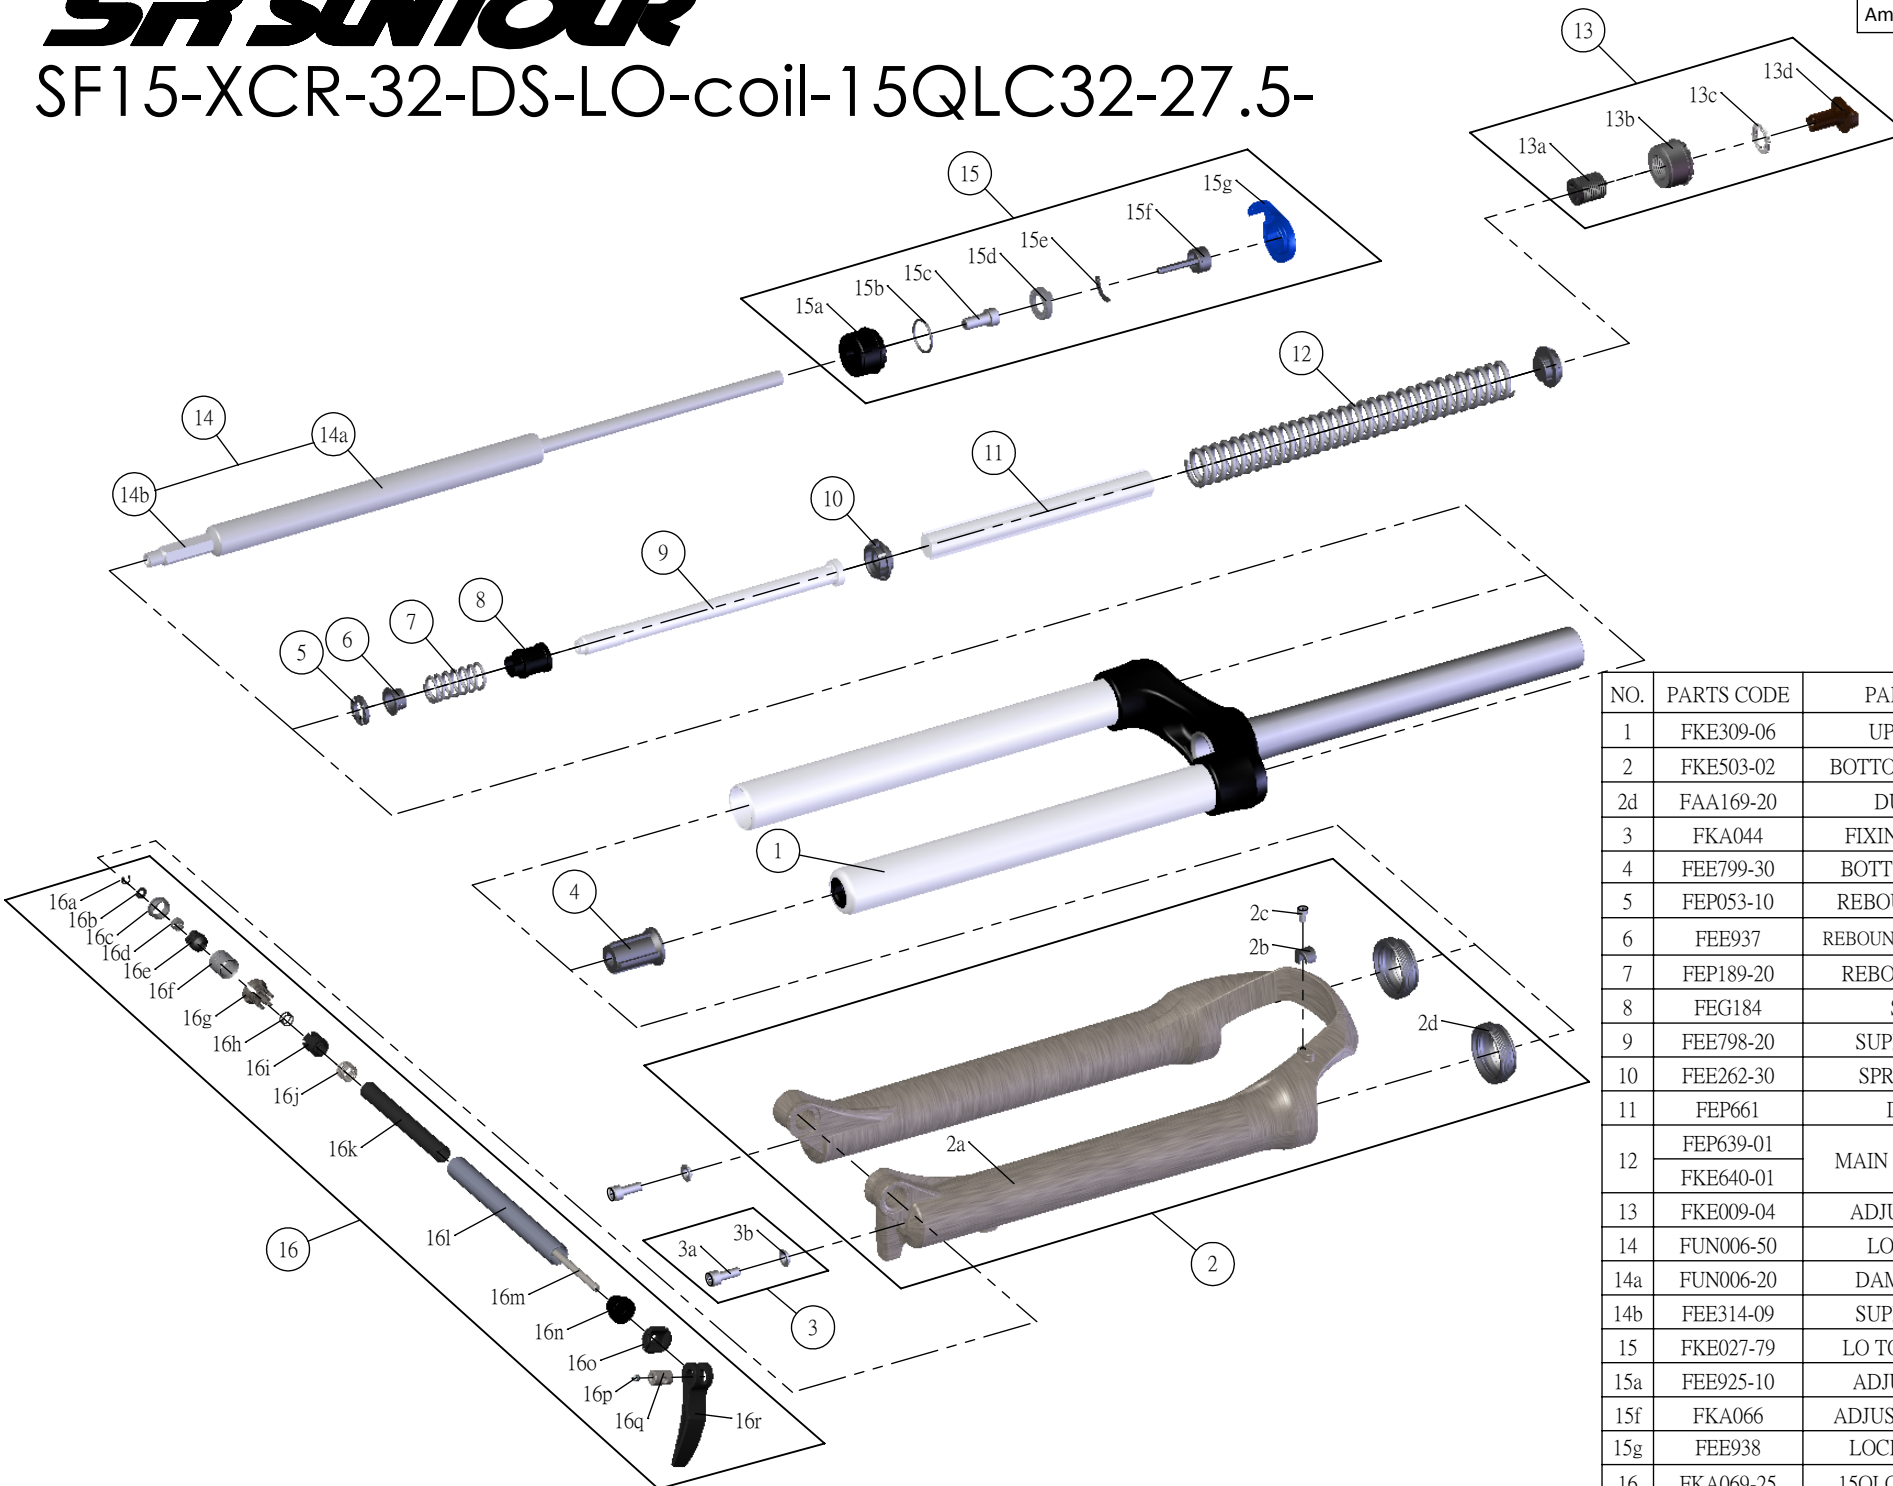

SR SUNTOUR

SF15-XCR-32-DS-LO-coil-15QLC32-27.5-

Date	2014. 01. 15	Version	1
Amended			

NO.	PARTS CODE	PARTS NAME	100	120	QT
1	FKE309-06	UPPER ASSY	*	*	1
2	FKE503-02	BOTTOM CASE ASSY	*	*	1
2d	FAA169-20	DUST SEAL	*	*	2
3	FKA044	FIXING BOLT SET	*	*	2
4	FEE799-30	BOTTOM STOPPER	*	*	1
5	FEP053-10	REBOUND RUBBER	*	*	1
6	FEE937	REBOUND SPRING GUIDE	*	*	1
7	FEP189-20	REBOUND SPRING	*	*	1
8	FEG184	SPACER	*		1
9	FEE798-20	SUPPORT TUBE	*	*	1
10	FEE262-30	SPRING GUIDE	*	*	2
11	FEP661	DAMPER	*	*	1
12	FEP639-01	MAIN SPRING ASSY		*	1
	FKE640-01		*		1
13	FKE009-04	ADJUSTER ASSY	*	*	1
14	FUN006-50	LO-27.5 UNIT	*	*	1
14a	FUN006-20	DAMPER BODY	*	*	1
14b	FEE314-09	SUPPORT TUBE	*	*	1
15	FKE027-79	LO TOP CAP ASSY	*	*	1
15a	FEE925-10	ADJUST CAP LO	*	*	1
15f	FKA066	ADJUST CORE ASSY	*	*	1
15g	FEE938	LOCKOUT KNOB	*	*	1
16	FKA069-25	15QLC32 AXLE SET	*	*	1