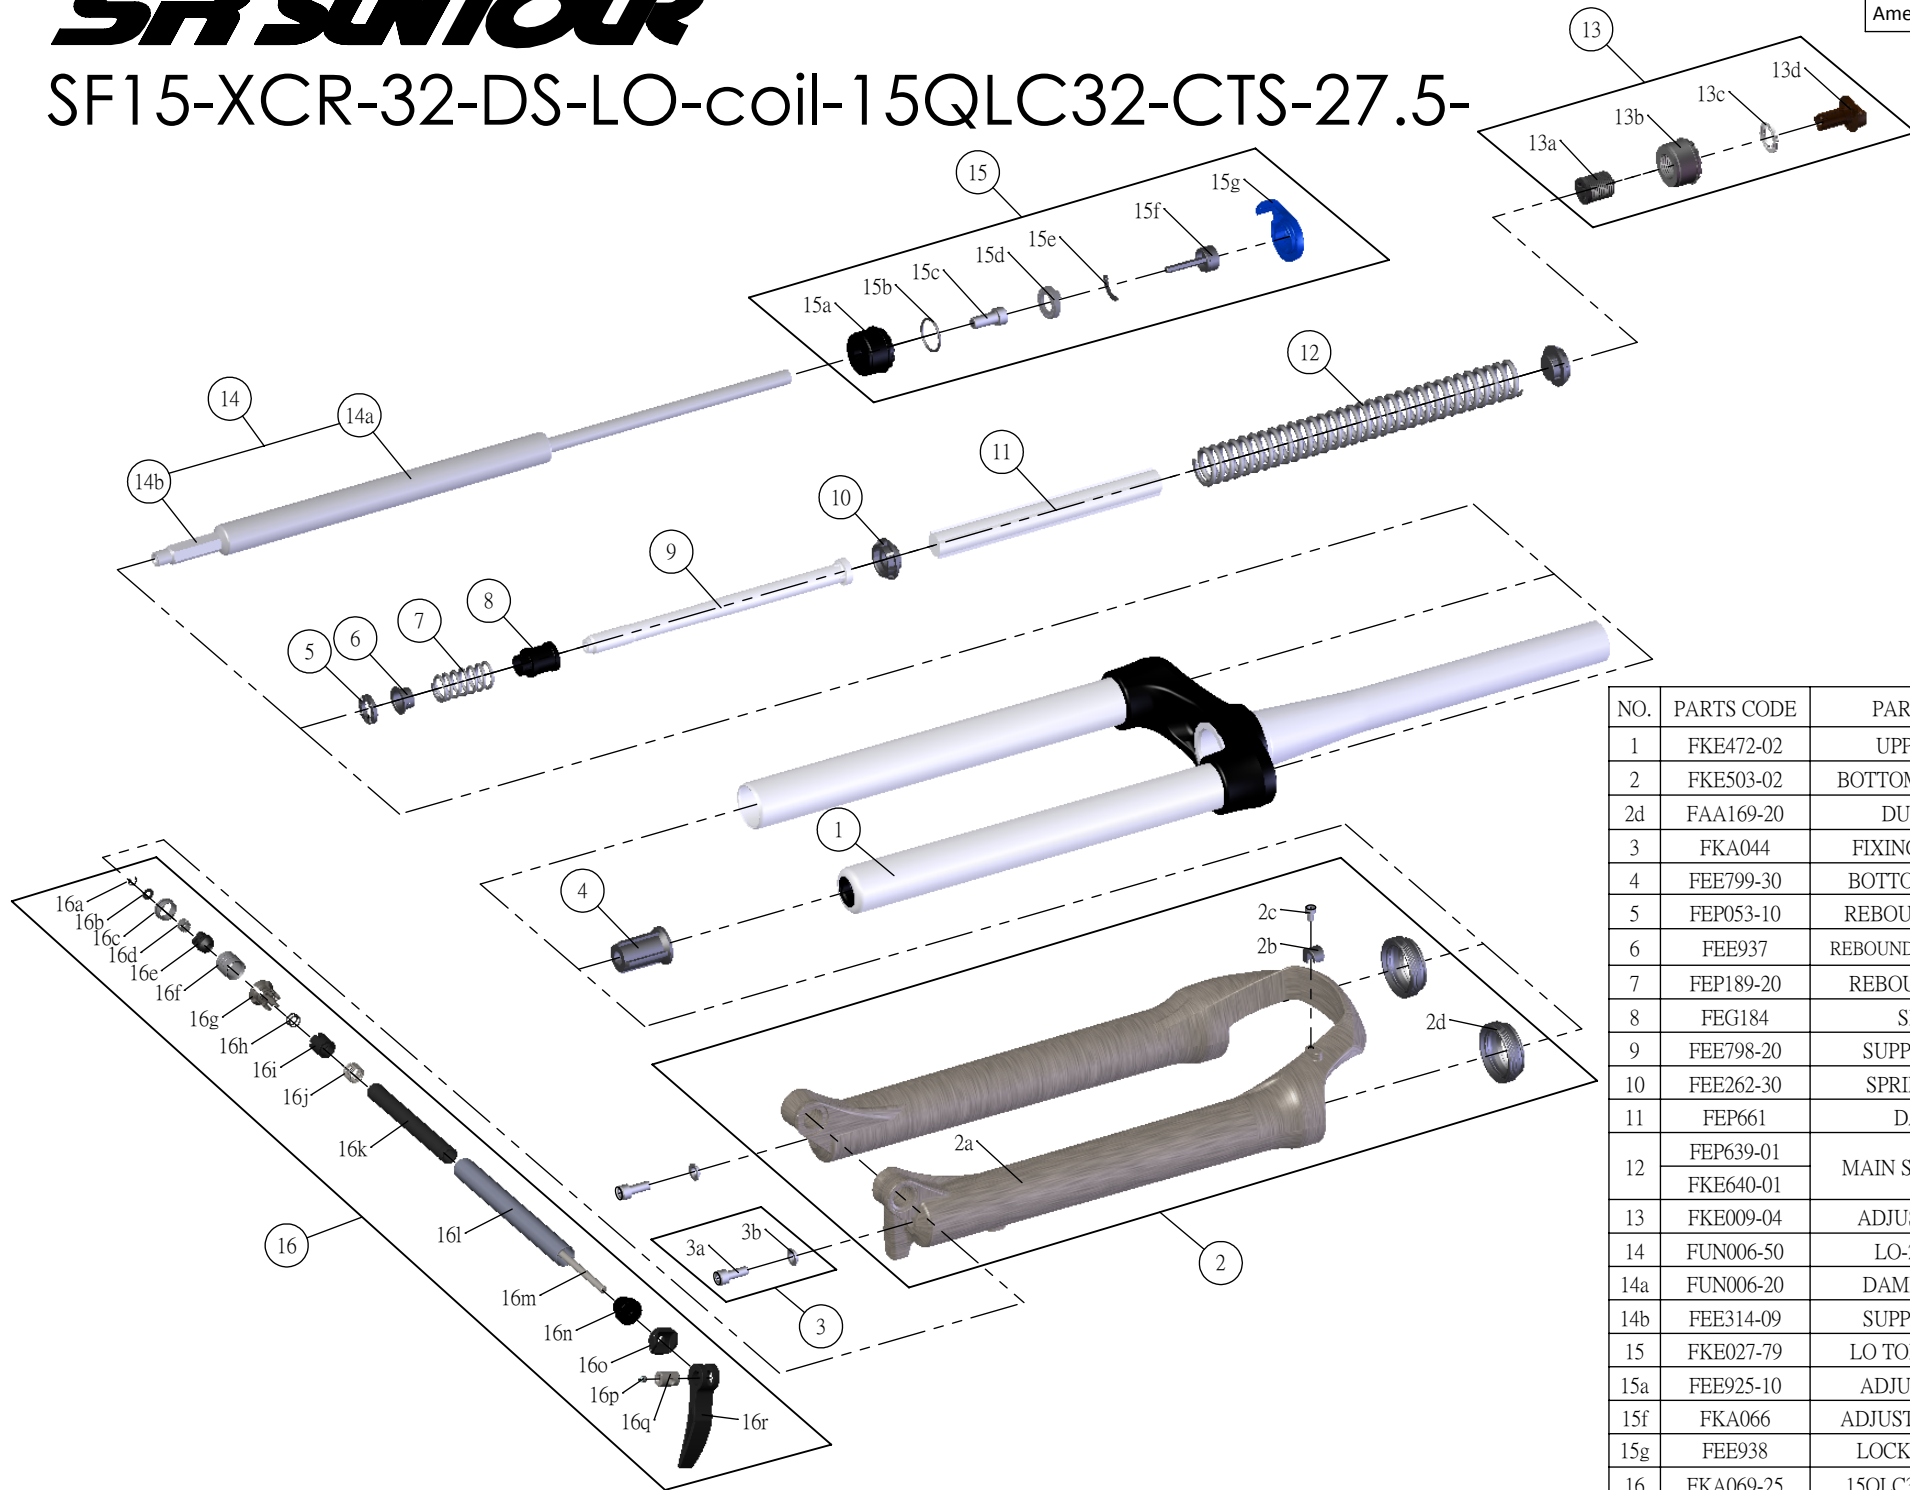

SR SUNTOUR

SF15-XCR-32-DS-LO-coil-15QLC32-CTS-27.5-

Date	2014. 01. 15	Version	1
Amended			

NO.	PARTS CODE	PARTS NAME	100	120	QT
1	FKE472-02	UPPER ASSY	*	*	1
2	FKE503-02	BOTTOM CASE ASSY	*	*	1
2d	FAA169-20	DUST SEAL	*	*	2
3	FKA044	FIXING BOLT SET	*	*	2
4	FEE799-30	BOTTOM STOPPER	*	*	1
5	FEP053-10	REBOUND RUBBER	*	*	1
6	FEE937	REBOUND SPRING GUIDE	*	*	1
7	FEP189-20	REBOUND SPRING	*	*	1
8	FEG184	SPACER	*		1
9	FEE798-20	SUPPORT TUBE	*	*	1
10	FEE262-30	SPRING GUIDE	*	*	2
11	FEP661	DAMPER	*	*	1
12	FEP639-01	MAIN SPRING ASSY		*	1
	FKE640-01		*		1
13	FKE009-04	ADJUSTER ASSY	*	*	1
14	FUN006-50	LO-27.5 UNIT	*	*	1
14a	FUN006-20	DAMPER BODY	*	*	1
14b	FEE314-09	SUPPORT TUBE	*	*	1
15	FKE027-79	LO TOP CAP ASSY	*	*	1
15a	FEE925-10	ADJUST CAP LO	*	*	1
15f	FKA066	ADJUST CORE ASSY	*	*	1
15g	FEE938	LOCKOUT KNOB	*	*	1
16	FKA069-25	15QLC32 AXLE SET	*	*	1