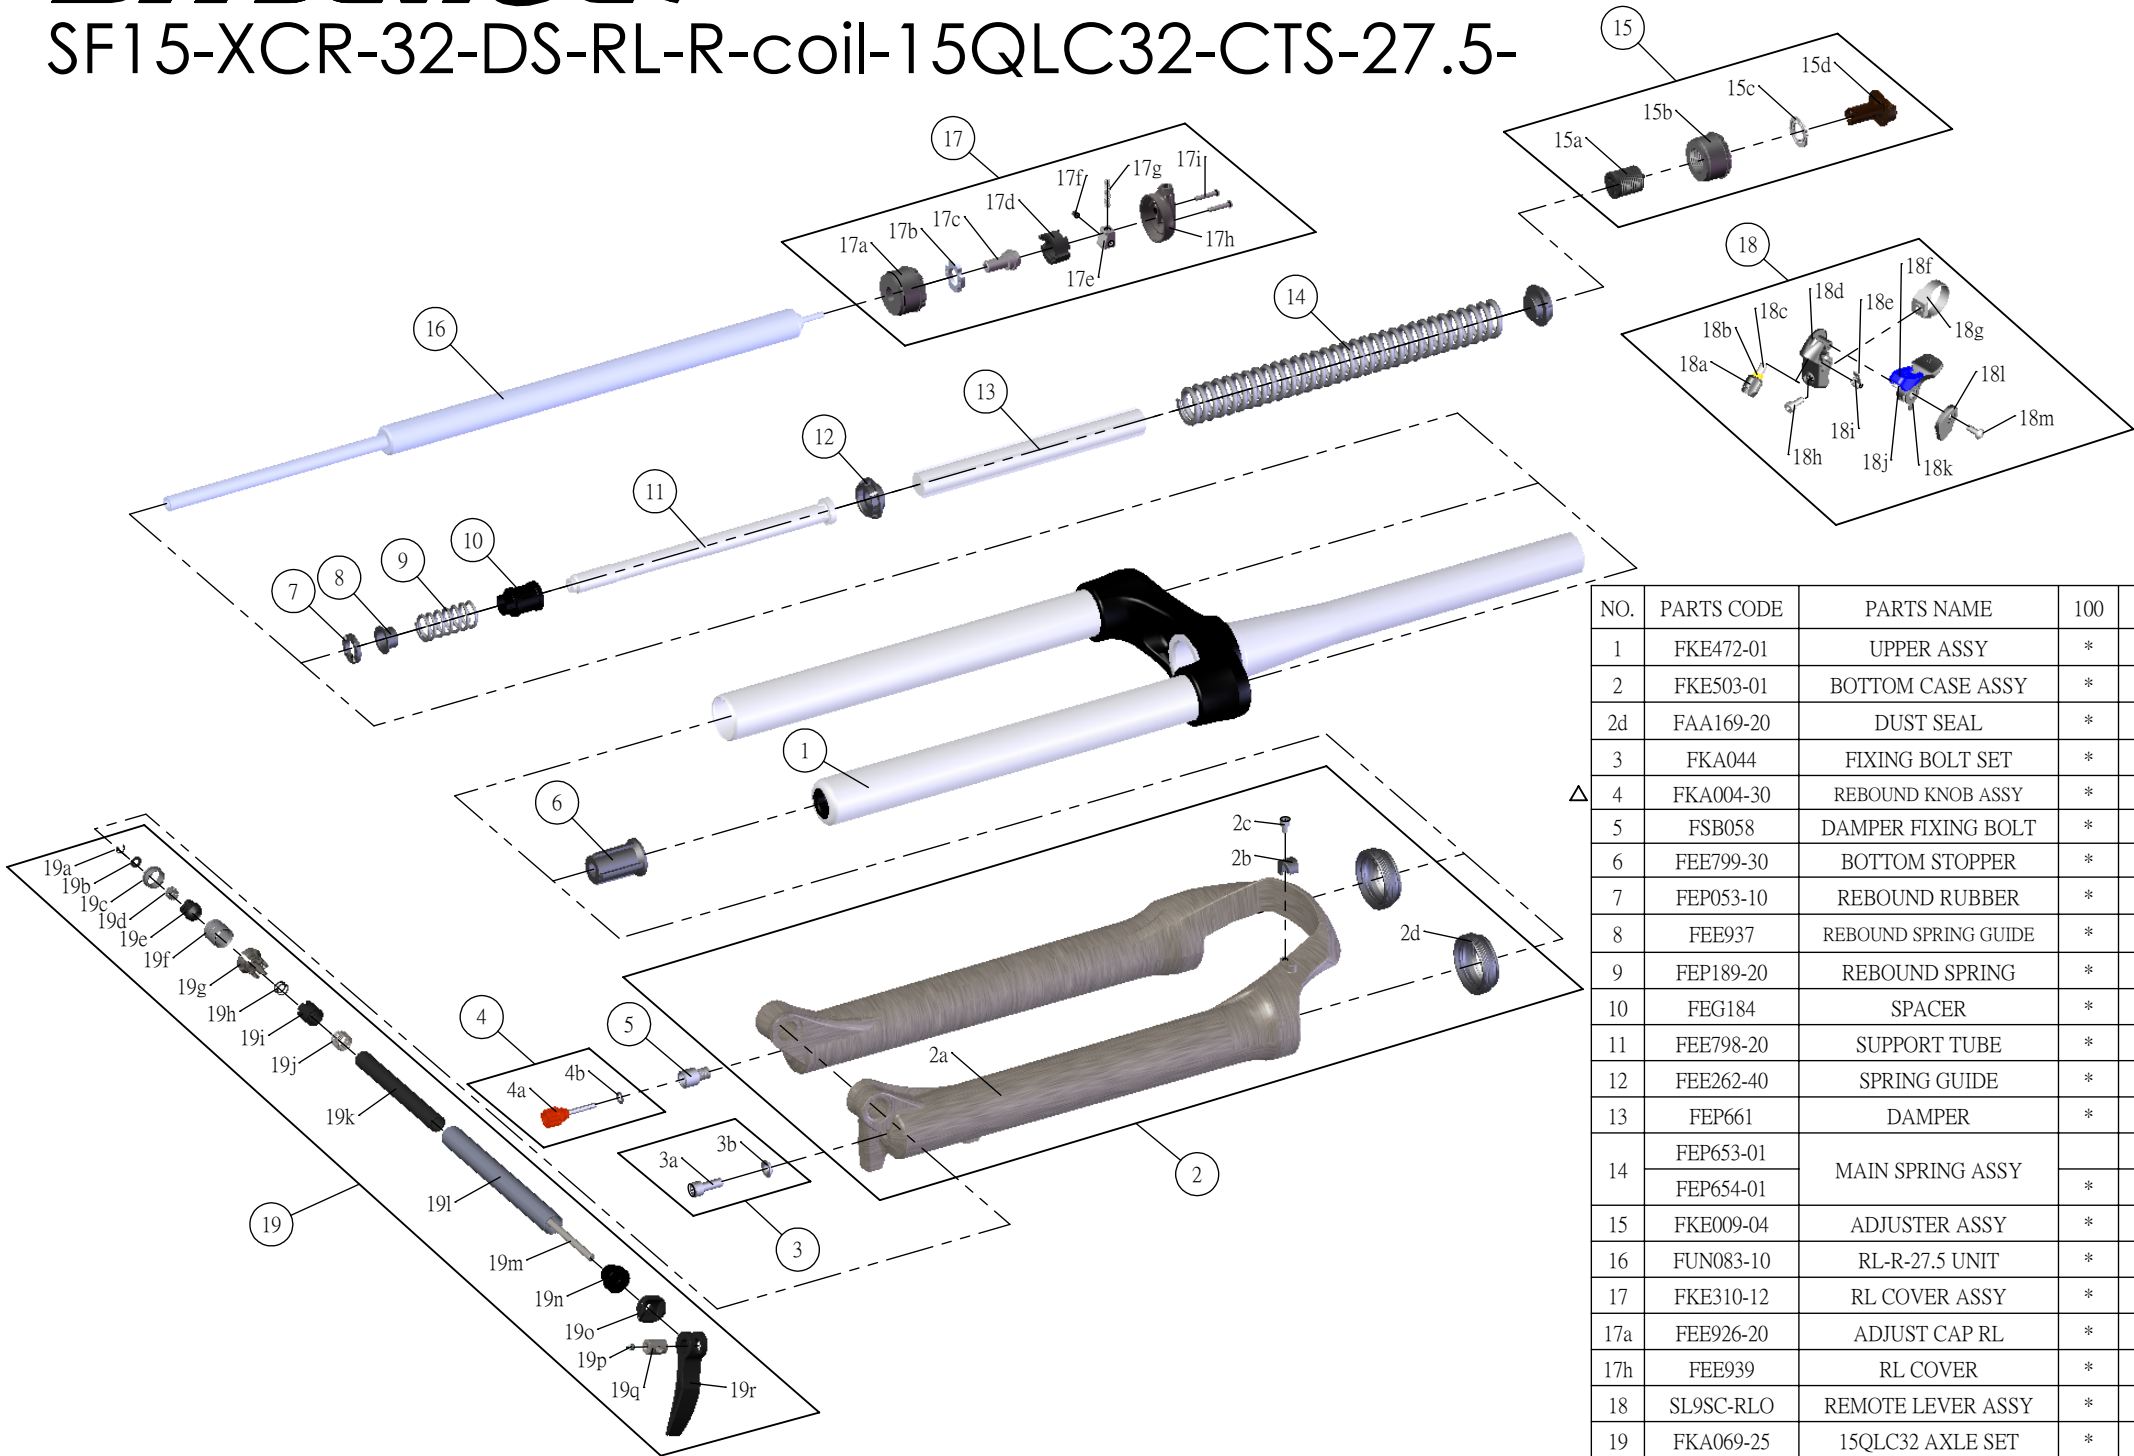

SR SUNTOUR

SF15-XCR-32-DS-RL-R-coil-15QLC32-CTS-27.5-

Date	2014. 01. 16	Version	2
Amended	2014. 03. 07		

NO.	PARTS CODE	PARTS NAME	100	120	QT
1	FKE472-01	UPPER ASSY	*	*	1
2	FKE503-01	BOTTOM CASE ASSY	*	*	1
2d	FAA169-20	DUST SEAL	*	*	2
3	FKA044	FIXING BOLT SET	*	*	1
△ 4	FKA004-30	REBOUND KNOB ASSY	*	*	1
5	FSB058	DAMPER FIXING BOLT	*	*	1
6	FEE799-30	BOTTOM STOPPER	*	*	1
7	FEP053-10	REBOUND RUBBER	*	*	1
8	FEE937	REBOUND SPRING GUIDE	*	*	1
9	FEP189-20	REBOUND SPRING	*	*	1
10	FEG184	SPACER	*		1
11	FEE798-20	SUPPORT TUBE	*	*	1
12	FEE262-40	SPRING GUIDE	*	*	2
13	FEP661	DAMPER	*	*	1
14	FEP653-01	MAIN SPRING ASSY		*	1
	FEP654-01		*		1
15	FKE009-04	ADJUSTER ASSY	*	*	1
16	FUN083-10	RL-R-27.5 UNIT	*	*	1
17	FKE310-12	RL COVER ASSY	*	*	1
17a	FEE926-20	ADJUST CAP RL	*	*	1
17h	FEE939	RL COVER	*	*	1
18	SL9SC-RLO	REMOTE LEVER ASSY	*	*	1
19	FKA069-25	15QLC32 AXLE SET	*	*	1