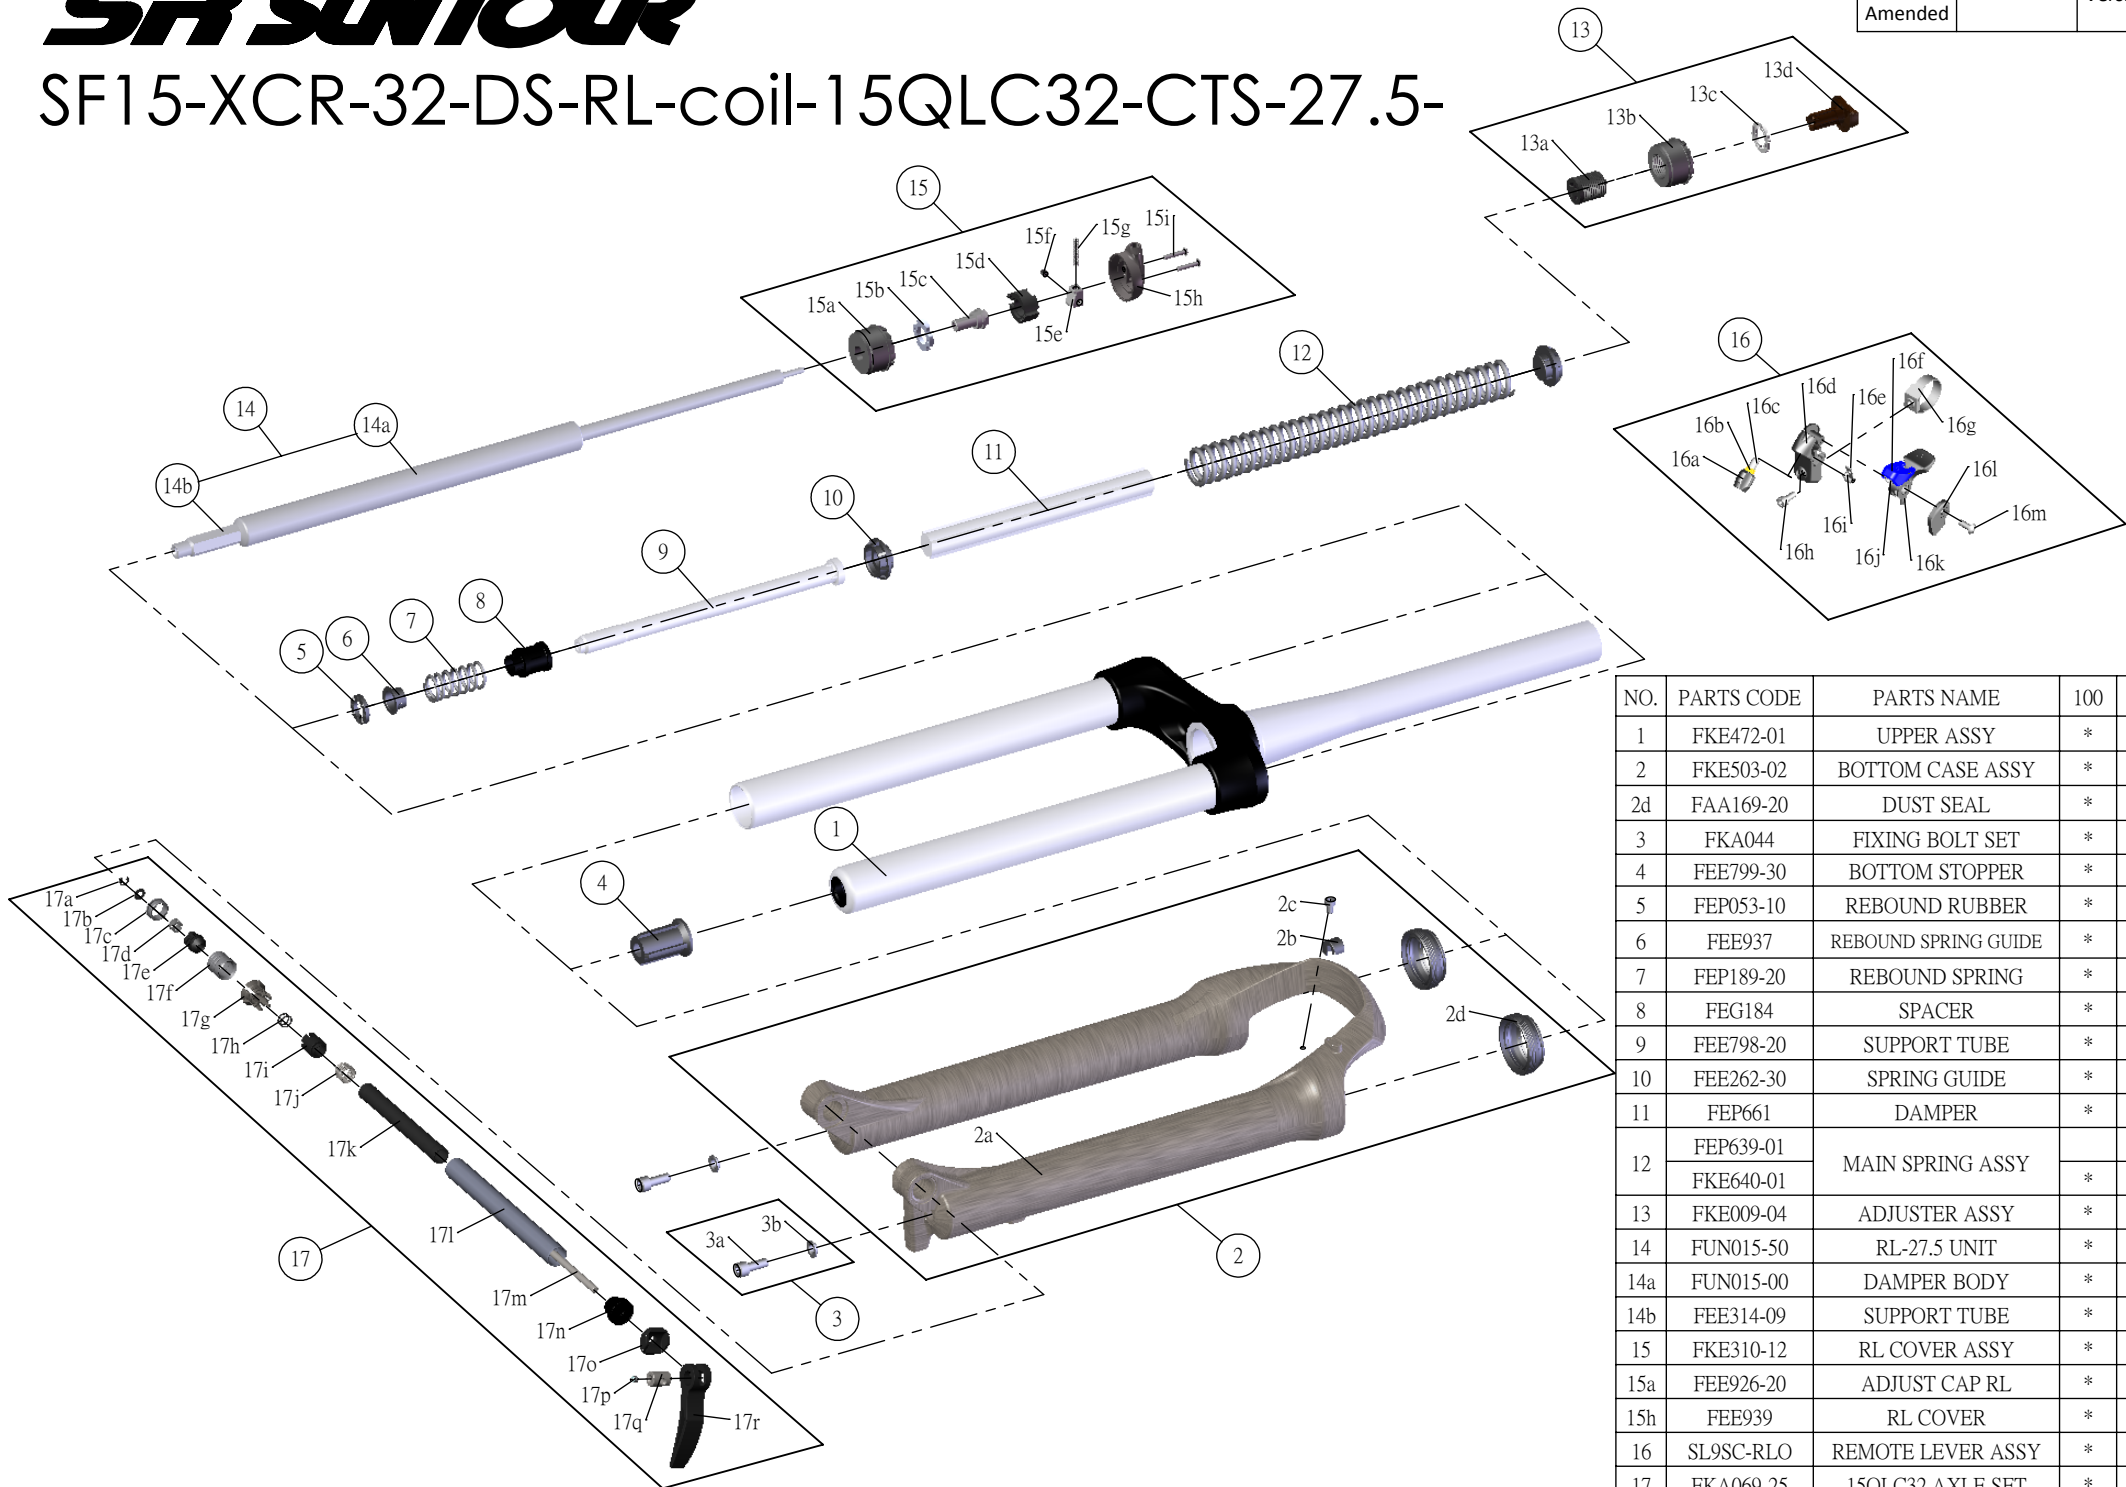

SR SUNTOUR

SF15-XCR-32-DS-RL-coil-15QLC32-CTS-27.5-

Date	2014. 01. 15	Version	1
Amended			

NO.	PARTS CODE	PARTS NAME	100	120	QT
1	FKE472-01	UPPER ASSY	*	*	1
2	FKE503-02	BOTTOM CASE ASSY	*	*	1
2d	FAA169-20	DUST SEAL	*	*	2
3	FKA044	FIXING BOLT SET	*	*	2
4	FEE799-30	BOTTOM STOPPER	*	*	1
5	FEP053-10	REBOUND RUBBER	*	*	1
6	FEE937	REBOUND SPRING GUIDE	*	*	1
7	FEP189-20	REBOUND SPRING	*	*	1
8	FEG184	SPACER	*		1
9	FEE798-20	SUPPORT TUBE	*	*	1
10	FEE262-30	SPRING GUIDE	*	*	2
11	FEP661	DAMPER	*	*	1
12	FEP639-01	MAIN SPRING ASSY		*	1
	FKE640-01		*		1
13	FKE009-04	ADJUSTER ASSY	*	*	1
14	FUN015-50	RL-27.5 UNIT	*	*	1
14a	FUN015-00	DAMPER BODY	*	*	1
14b	FEE314-09	SUPPORT TUBE	*	*	1
15	FKE310-12	RL COVER ASSY	*	*	1
15a	FEE926-20	ADJUST CAP RL	*	*	1
15h	FEE939	RL COVER	*	*	1
16	SL9SC-RLO	REMOTE LEVER ASSY	*	*	1
17	FKA069-25	15QLC32 AXLE SET	*	*	1