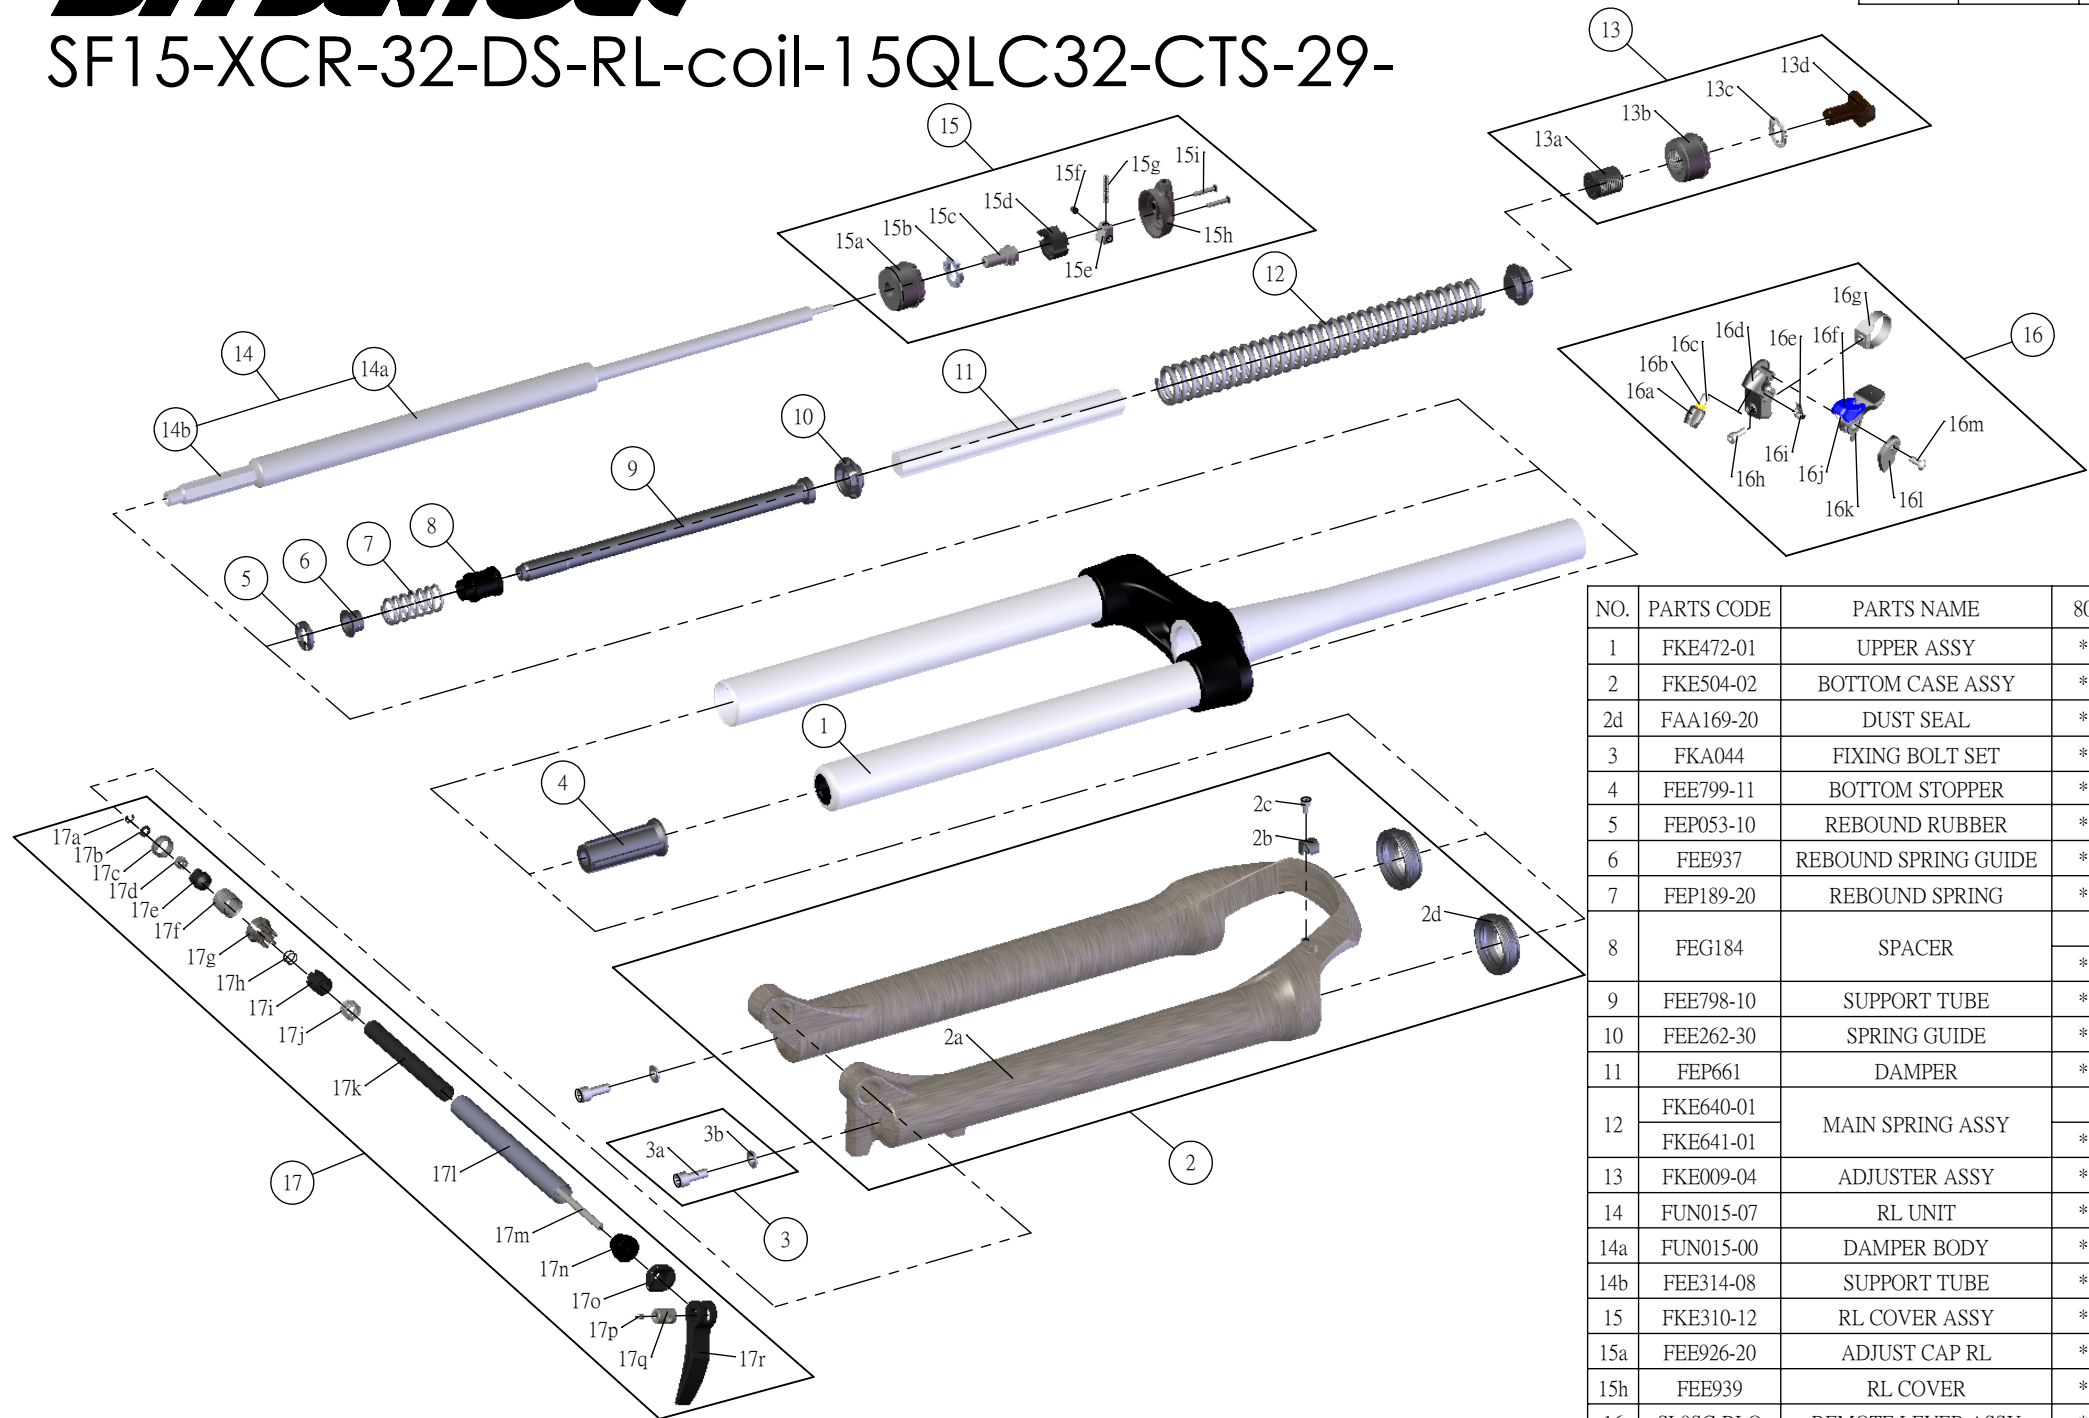

SR SUNTOUR

SF15-XCR-32-DS-RL-coil-15QLC32-CTS-29-

Date	2014. 01. 17	Version	1
Amended			

NO.	PARTS CODE	PARTS NAME	80	100	QT
1	FKE472-01	UPPER ASSY	*	*	1
2	FKE504-02	BOTTOM CASE ASSY	*	*	1
2d	FAA169-20	DUST SEAL	*	*	2
3	FKA044	FIXING BOLT SET	*	*	2
4	FEE799-11	BOTTOM STOPPER	*	*	1
5	FEP053-10	REBOUND RUBBER	*	*	1
6	FEE937	REBOUND SPRING GUIDE	*	*	1
7	FEP189-20	REBOUND SPRING	*	*	1
8	FEG184	SPACER		*	1
			*		2
9	FEE798-10	SUPPORT TUBE	*	*	1
10	FEE262-30	SPRING GUIDE	*	*	2
11	FEP661	DAMPER	*	*	1
12	FKE640-01	MAIN SPRING ASSY		*	1
	FKE641-01		*		1
13	FKE009-04	ADJUSTER ASSY	*	*	1
14	FUN015-07	RL UNIT	*	*	1
14a	FUN015-00	DAMPER BODY	*	*	1
14b	FEE314-08	SUPPORT TUBE	*	*	1
15	FKE310-12	RL COVER ASSY	*	*	1
15a	FEE926-20	ADJUST CAP RL	*	*	1
15h	FEE939	RL COVER	*	*	1
16	SL9SC-RLO	REMOTE LEVER ASSY	*	*	1
17	FKA069-25	15QLC32 AXLE SET	*	*	1