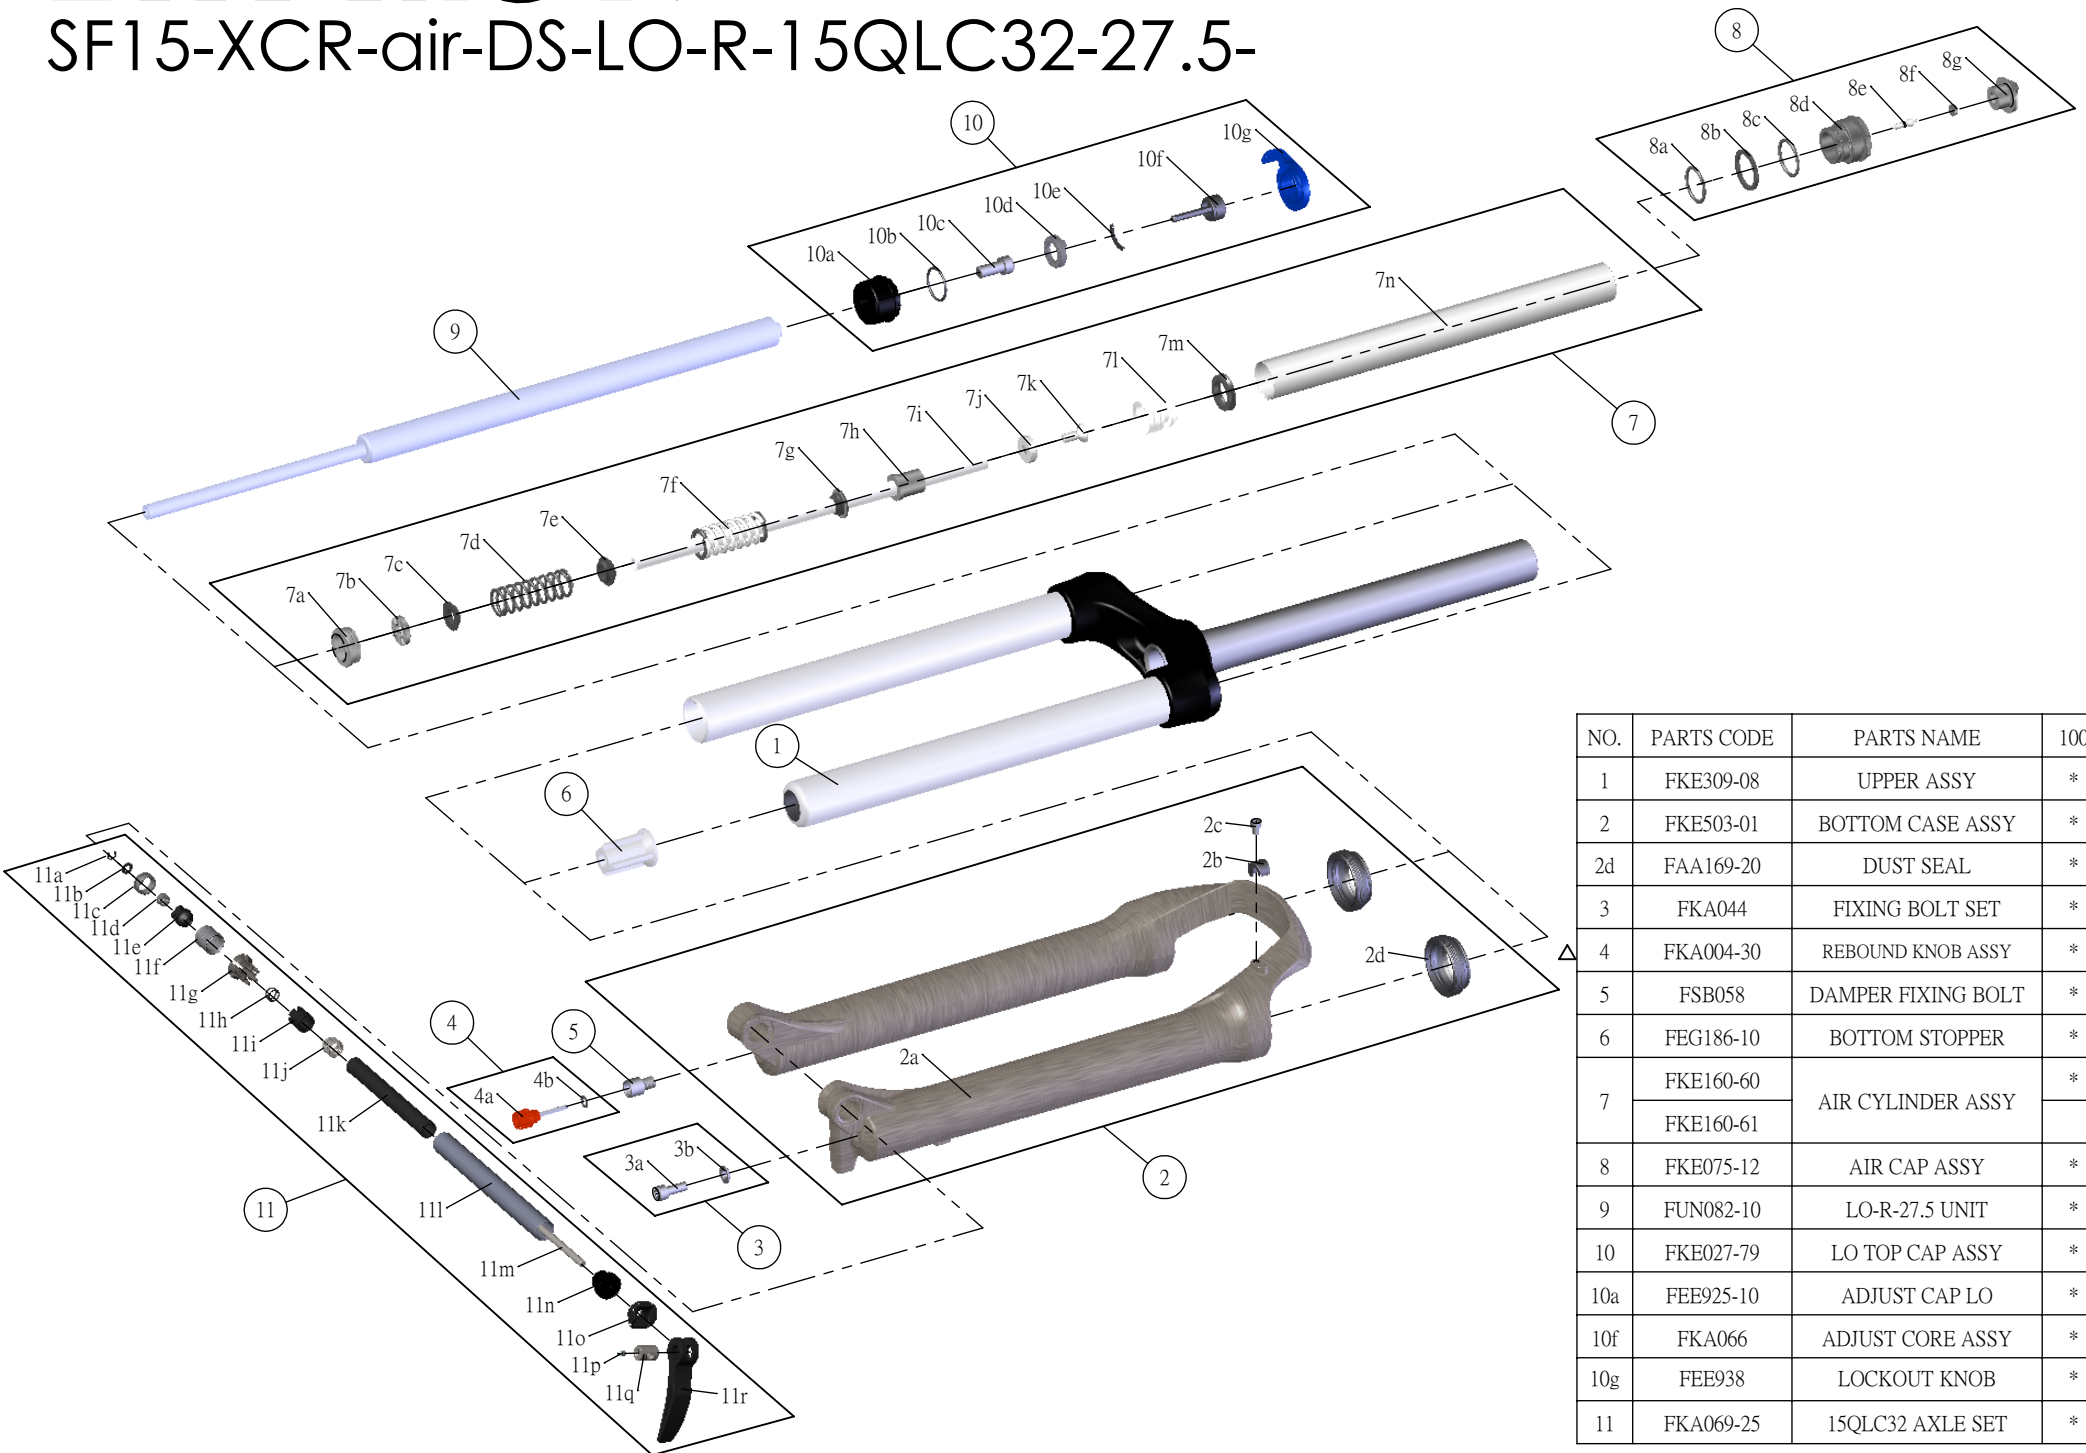

# SR SUNTOUR

## SF15-XCR-air-DS-LO-R-15QLC32-27.5-

Date	2014. 01. 16	Version	2
Amended	2014. 03. 07		

NO.	PARTS CODE	PARTS NAME	100	120	QT
1	FKE309-08	UPPER ASSY	*	*	1
2	FKE503-01	BOTTOM CASE ASSY	*	*	1
2d	FAA169-20	DUST SEAL	*	*	2
3	FKA044	FIXING BOLT SET	*	*	1
4	FKA004-30	REBOUND KNOB ASSY	*	*	1
5	FSB058	DAMPER FIXING BOLT	*	*	1
6	FEG186-10	BOTTOM STOPPER	*	*	1
7	FKE160-60	AIR CYLINDER ASSY	*		1
	FKE160-61			*	1
8	FKE075-12	AIR CAP ASSY	*	*	1
9	FUN082-10	LO-R-27.5 UNIT	*	*	1
10	FKE027-79	LO TOP CAP ASSY	*	*	1
10a	FEE925-10	ADJUST CAP LO	*	*	1
10f	FKA066	ADJUST CORE ASSY	*	*	1
10g	FEE938	LOCKOUT KNOB	*	*	1
11	FKA069-25	15QLC32 AXLE SET	*	*	1