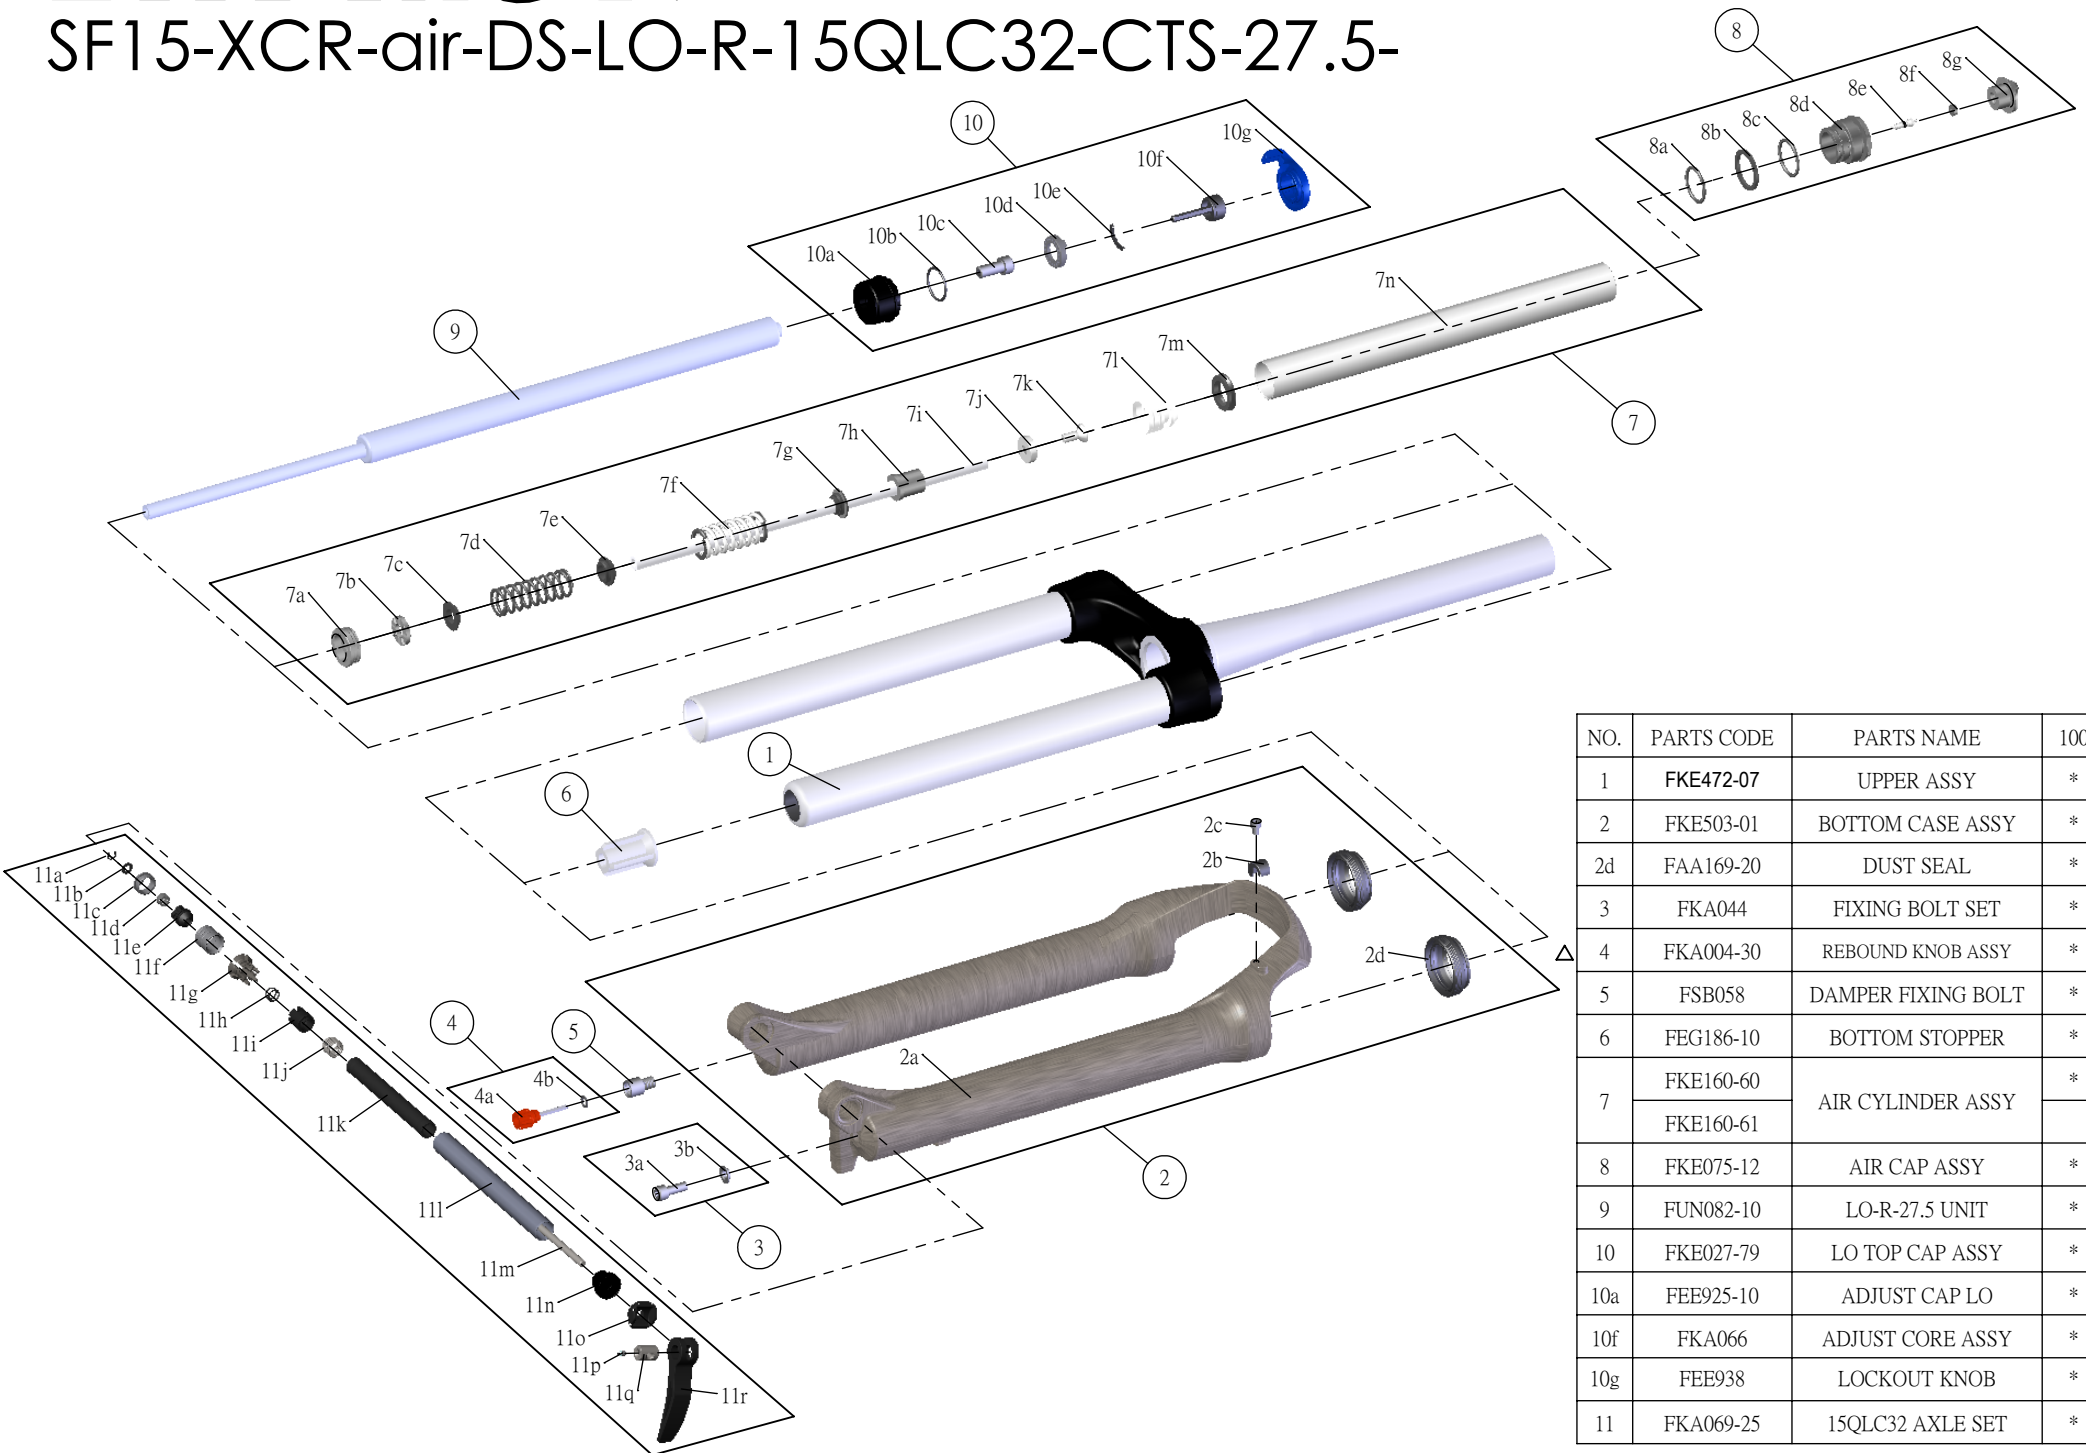

# SR SUNTOUR

## SF15-XCR-air-DS-LO-R-15QLC32-CTS-27.5-

Date	2014. 01. 16	Version	2
Amended	2014. 03. 07		

NO.	PARTS CODE	PARTS NAME	100	120	QT
1	FKE472-07	UPPER ASSY	*	*	1
2	FKE503-01	BOTTOM CASE ASSY	*	*	1
2d	FAA169-20	DUST SEAL	*	*	2
3	FKA044	FIXING BOLT SET	*	*	1
4	FKA004-30	REBOUND KNOB ASSY	*	*	1
5	FSB058	DAMPER FIXING BOLT	*	*	1
6	FEG186-10	BOTTOM STOPPER	*	*	1
7	FKE160-60	AIR CYLINDER ASSY	*		1
	FKE160-61			*	1
8	FKE075-12	AIR CAP ASSY	*	*	1
9	FUN082-10	LO-R-27.5 UNIT	*	*	1
10	FKE027-79	LO TOP CAP ASSY	*	*	1
10a	FEE925-10	ADJUST CAP LO	*	*	1
10f	FKA066	ADJUST CORE ASSY	*	*	1
10g	FEE938	LOCKOUT KNOB	*	*	1
11	FKA069-25	15QLC32 AXLE SET	*	*	1