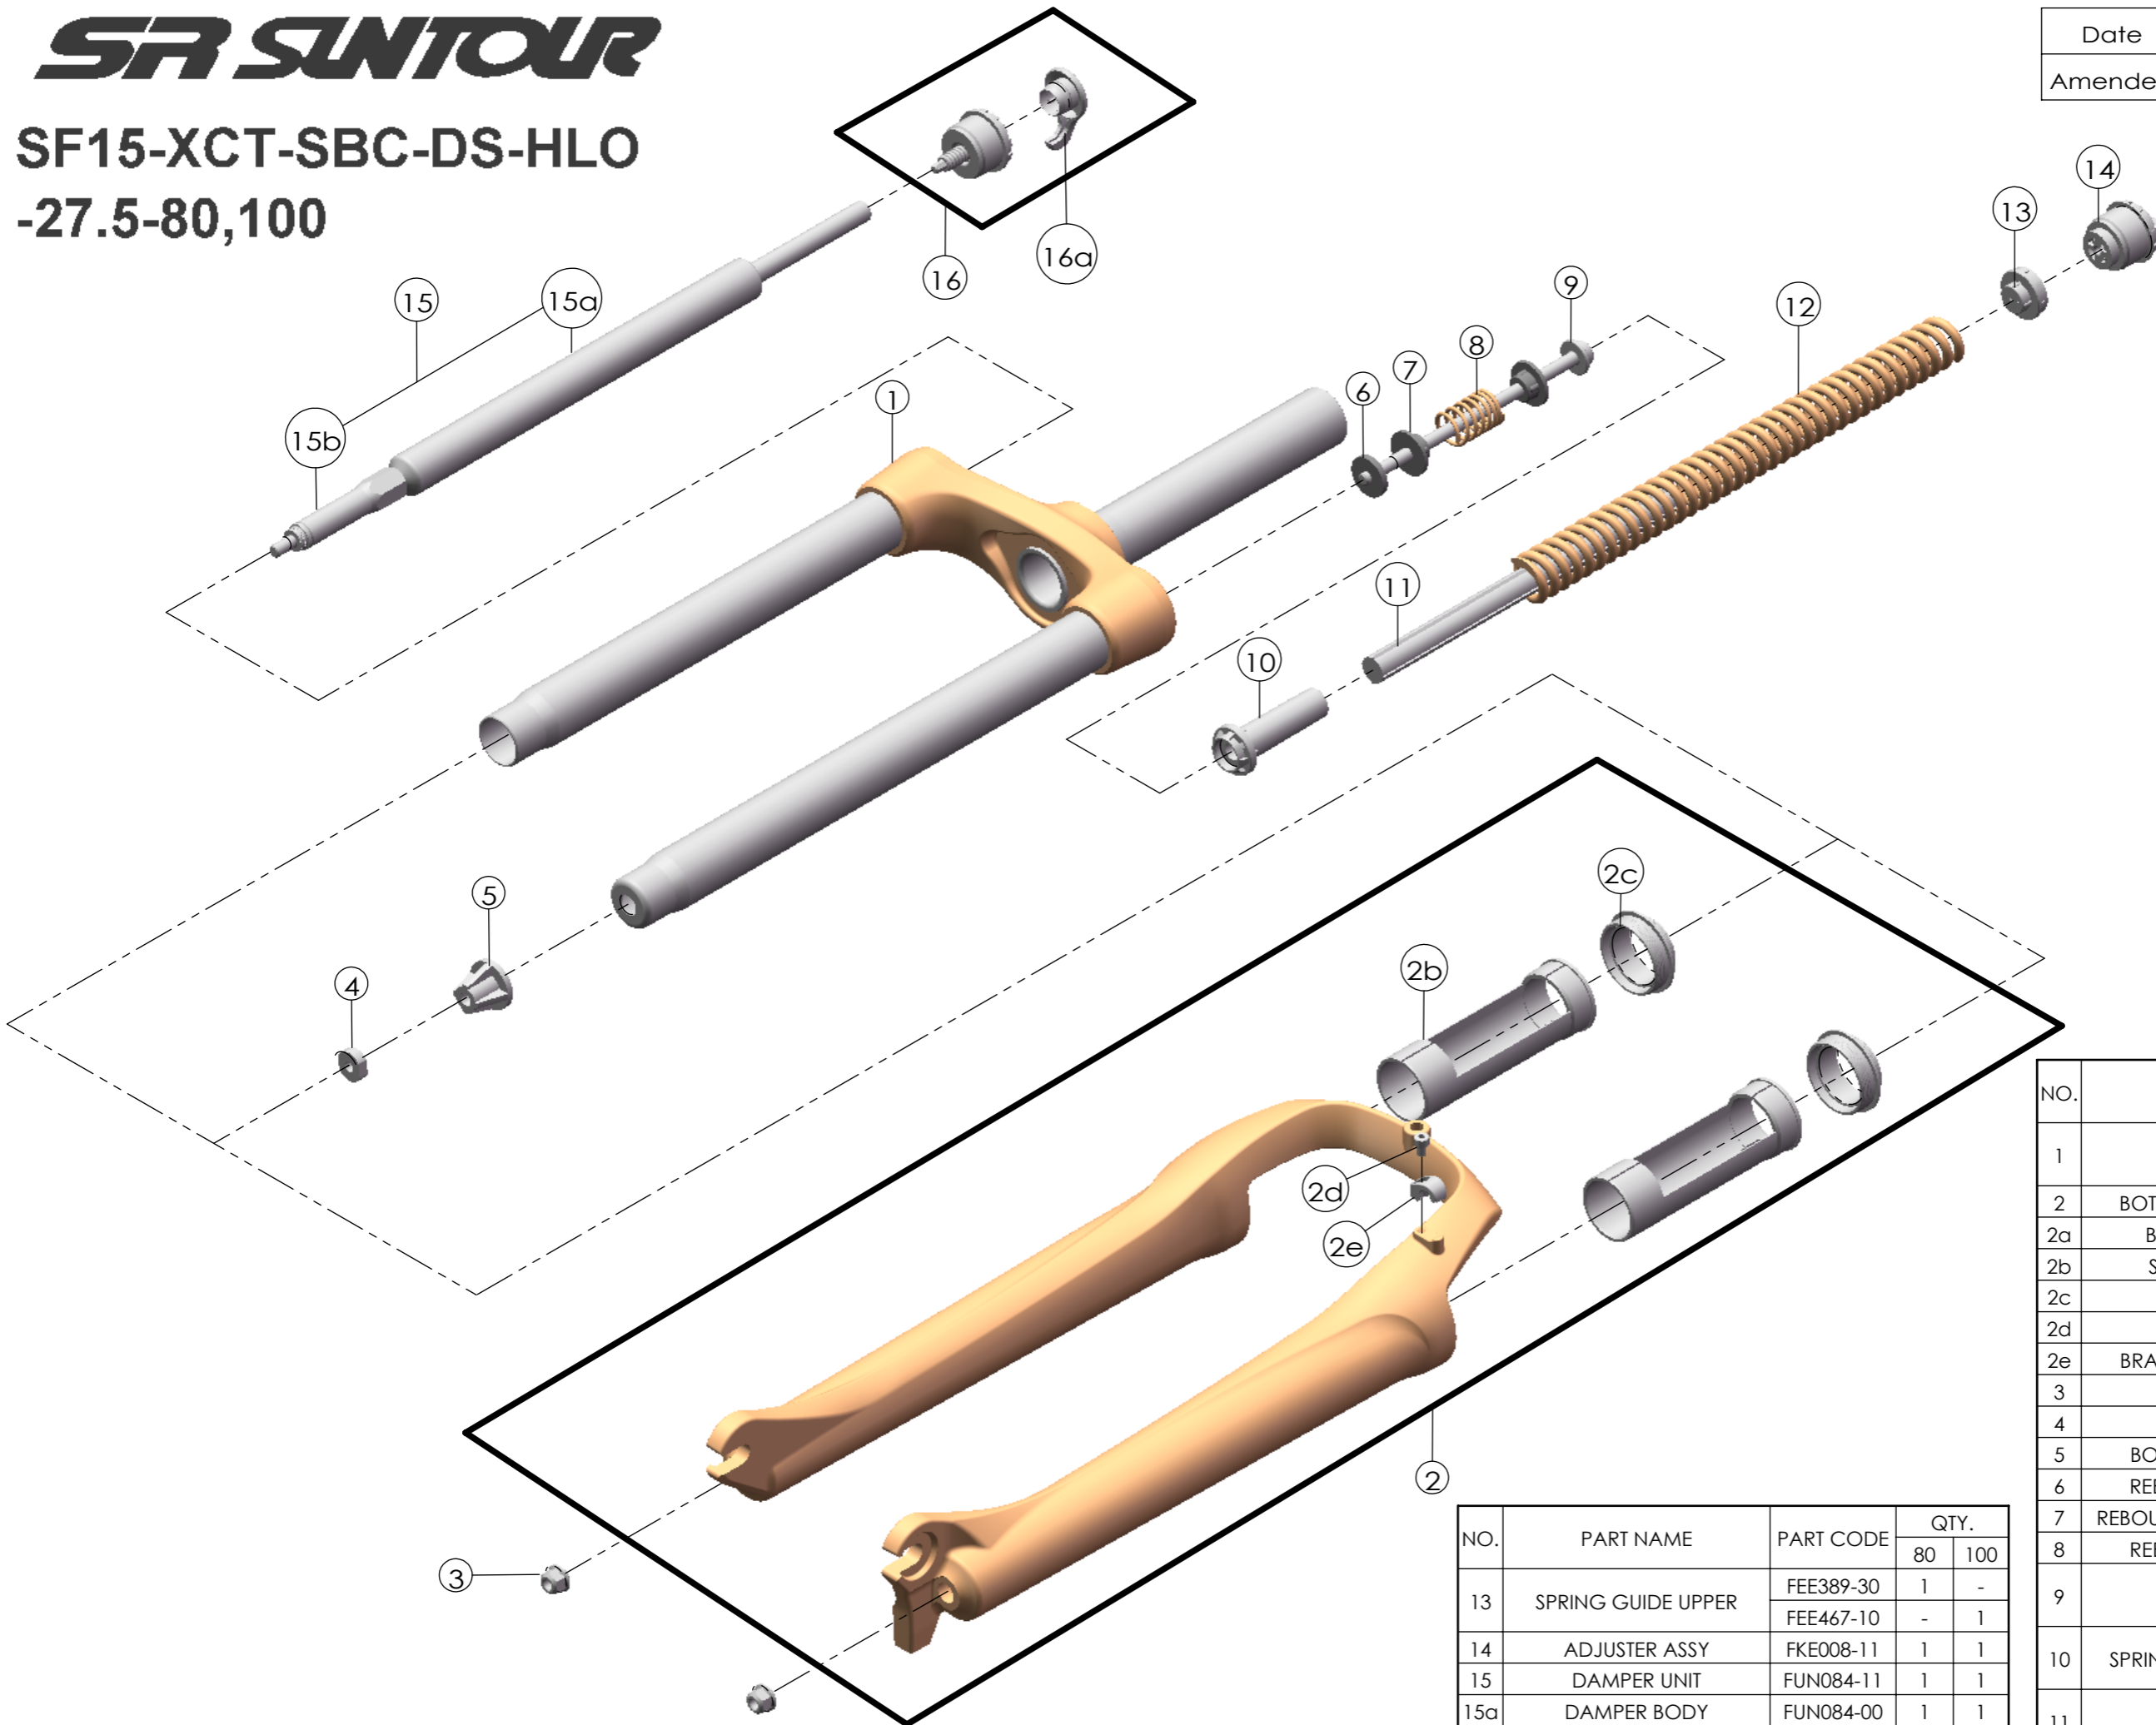

Date	2014.9.17	Version	1
Amended			

NO.	PART NAME	PART CODE	QTY.	
			80	100
13	SPRING GUIDE UPPER	FEE389-30	1	-
		FEE467-10	-	1
14	ADJUSTER ASSY	FKE008-11	1	1
15	DAMPER UNIT	FUN084-11	1	1
15a	DAMPER BODY	FUN084-00	1	1
15b	SUPPORT TUBE	FEE847-00	1	1
16	LO ADJUST SYSTEM	FKE028-16	1	1
16a	LO KNOB	FEE288-20	1	1

NO.	PART NAME	PART CODE	QTY.	
			80	100
1	UPPER ASSY	FKZ055-02	1	-
		FKZ055-03	-	1
2	BOTTOM CASE ASSY	FKZ057-10	1	1
2a	BOTTOM CASE	FPB361	1	1
2b	SLIDER SLEEVE	FEE942	2	2
2c	DUST SEAL	FAA125-40	2	2
2d	BOLT	FSB153	1	1
2e	BRACK HOSE GUIDE	FEG166	1	1
3	FIXING NUT	FSN023	2	2
4	NUT PLATE	FSN025	1	1
5	BOTTOM STOPPER	FEG174	1	1
6	REBOUND RUBBER	FEP701	1	1
7	REBOUND SPRING GUIDE	FEG257	2	2
8	REBOUND SPRING	FEP189-20	1	1
9	FIXING BOLT	FSB155-00	1	-
		FSB159-04	-	1
10	SPRING GUIDE LOWER	FEE502-20	1	-
		FEE468-10	-	1
11	DAMPER	FEP131-02	1	-
		FEP262-96	-	1
12	MAIN SPRING	FEP703	1	-
		FEP702	-	1