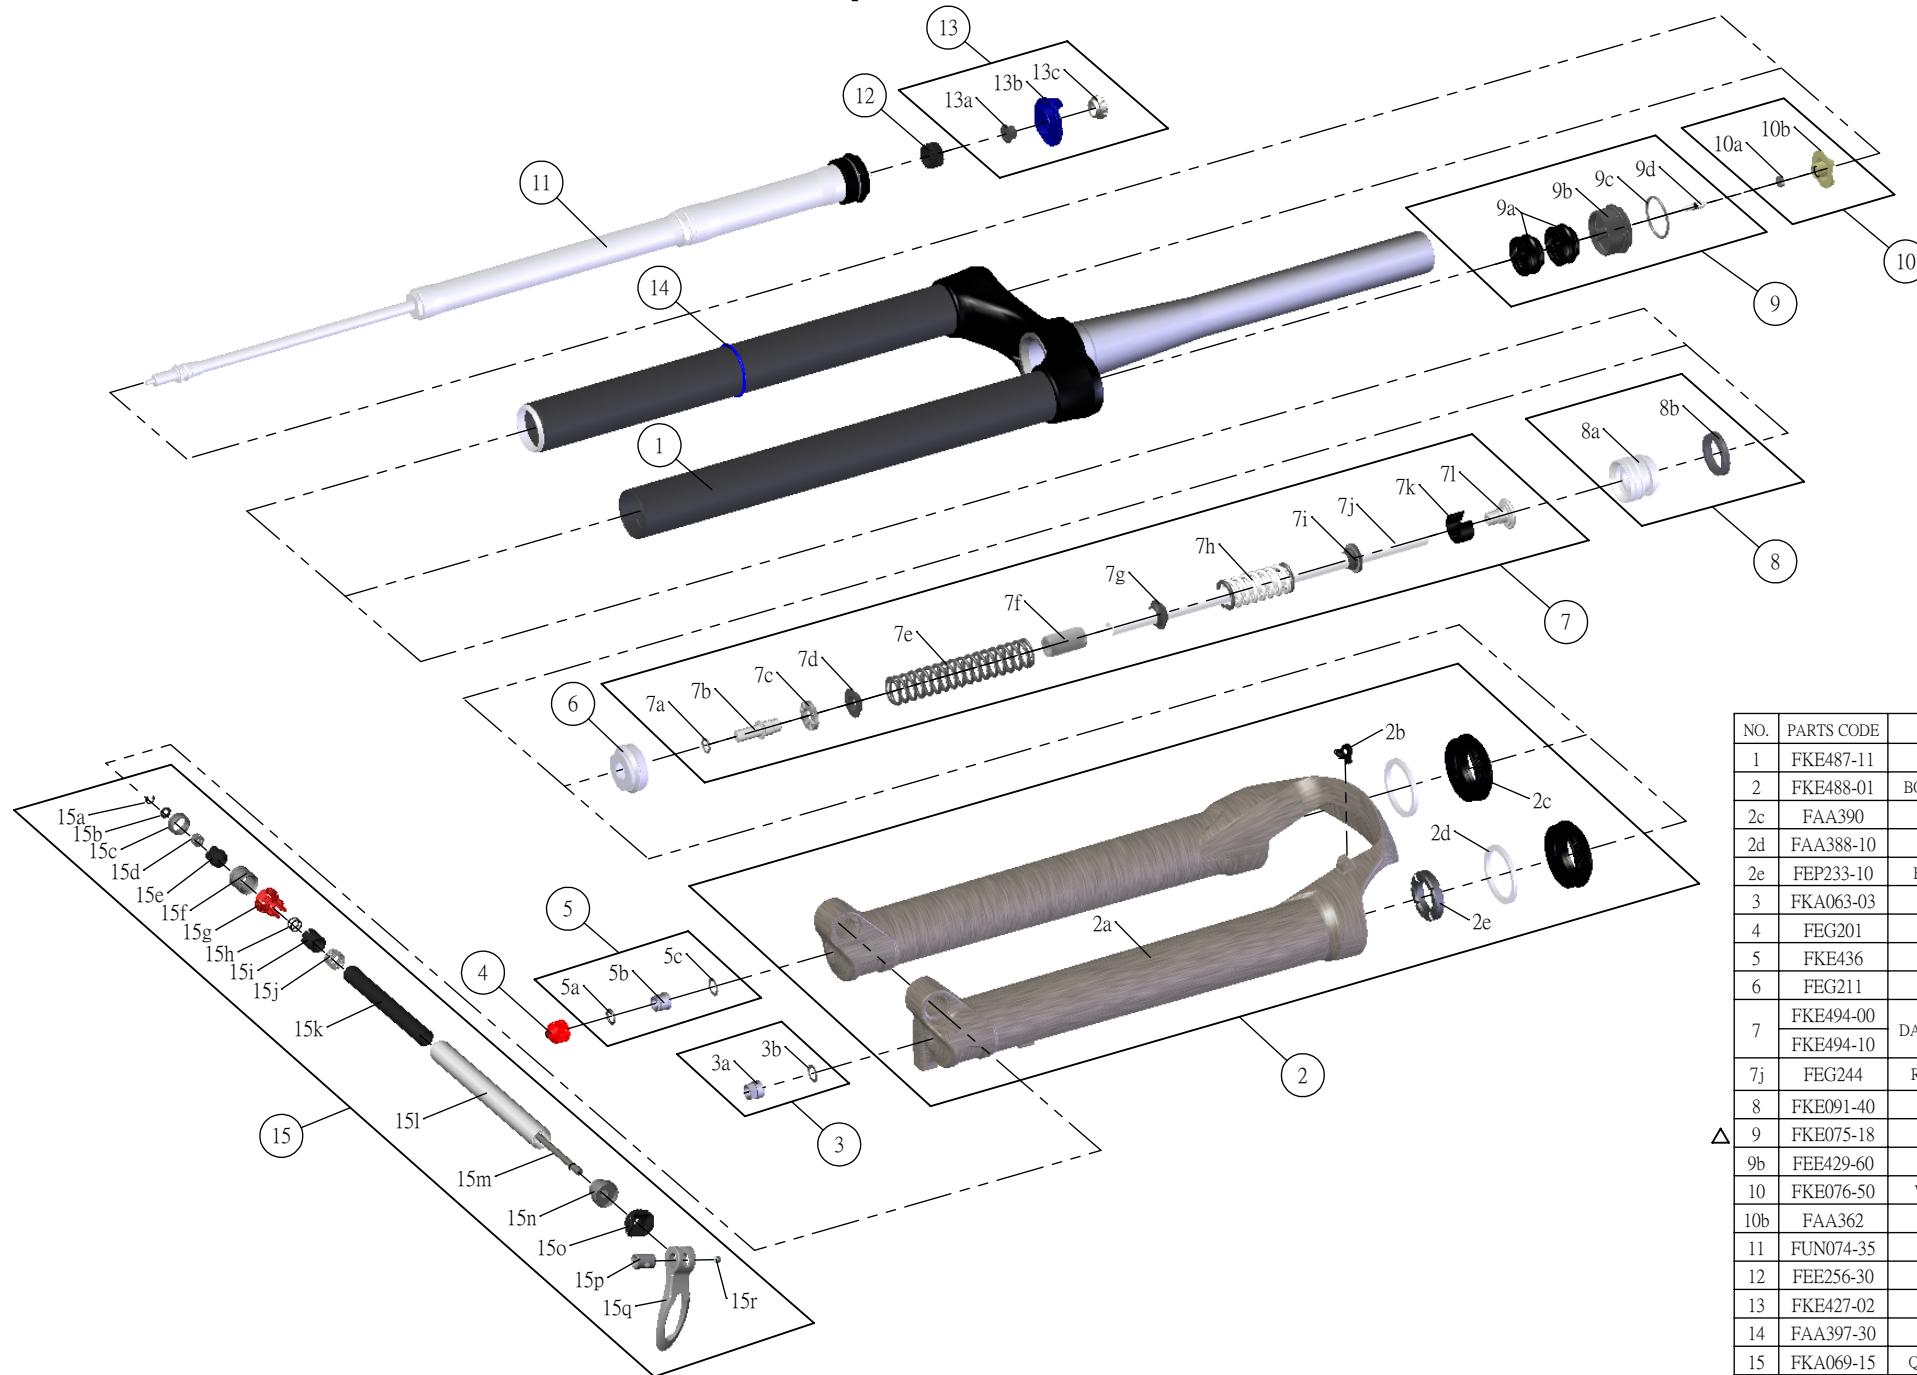

SR SUNTOUR

SF16-AURON-DS-RC2-15QLC2-Ti-CTS-27.5-

Date	2015.02.02	Version	2
Amended	2015.04.15		

NO.	PARTS CODE	PARTS NAME	160	150	QT
1	FKE487-11	UPPER ASSY	*	*	1
2	FKE488-01	BOTTOM CASE ASSY	*	*	1
2c	FAA390	DUST SEAL 34	*	*	2
2d	FAA388-10	OIL WIPER 34	*	*	2
2e	FEP233-10	BOTTOM BUMPER	*	*	1
3	FKA063-03	FIXING NUT SET	*	*	1
4	FEG201	REBOUND KNOB	*	*	1
5	FKE436	FIXING NUT SET	*	*	1
6	FEG211	FORK NOSE	*	*	1
7	FKE494-00	DAMPER SHAFT ASSY	*	*	1
	FKE494-10			*	1
7j	FEG244	REBOUND SPACER		*	1
8	FKE091-40	PISTON UNIT	*	*	1
△ 9	FKE075-18	AIR CAP ASSY	*	*	1
9b	FEE429-60	AIR CAP	*	*	1
10	FKE076-50	VALVE CAP ASSY	*	*	1
10b	FAA362	VALVE CAP	*	*	1
11	FUN074-35	RC2 UNIT	*	*	1
12	FEE256-30	ADJUST CORE	*	*	1
13	FKE427-02	RC2 KNOB ASSY	*	*	1
14	FAA397-30	O RING	*	*	1
15	FKA069-15	QLC Ti 15AXLE SET	*	*	1