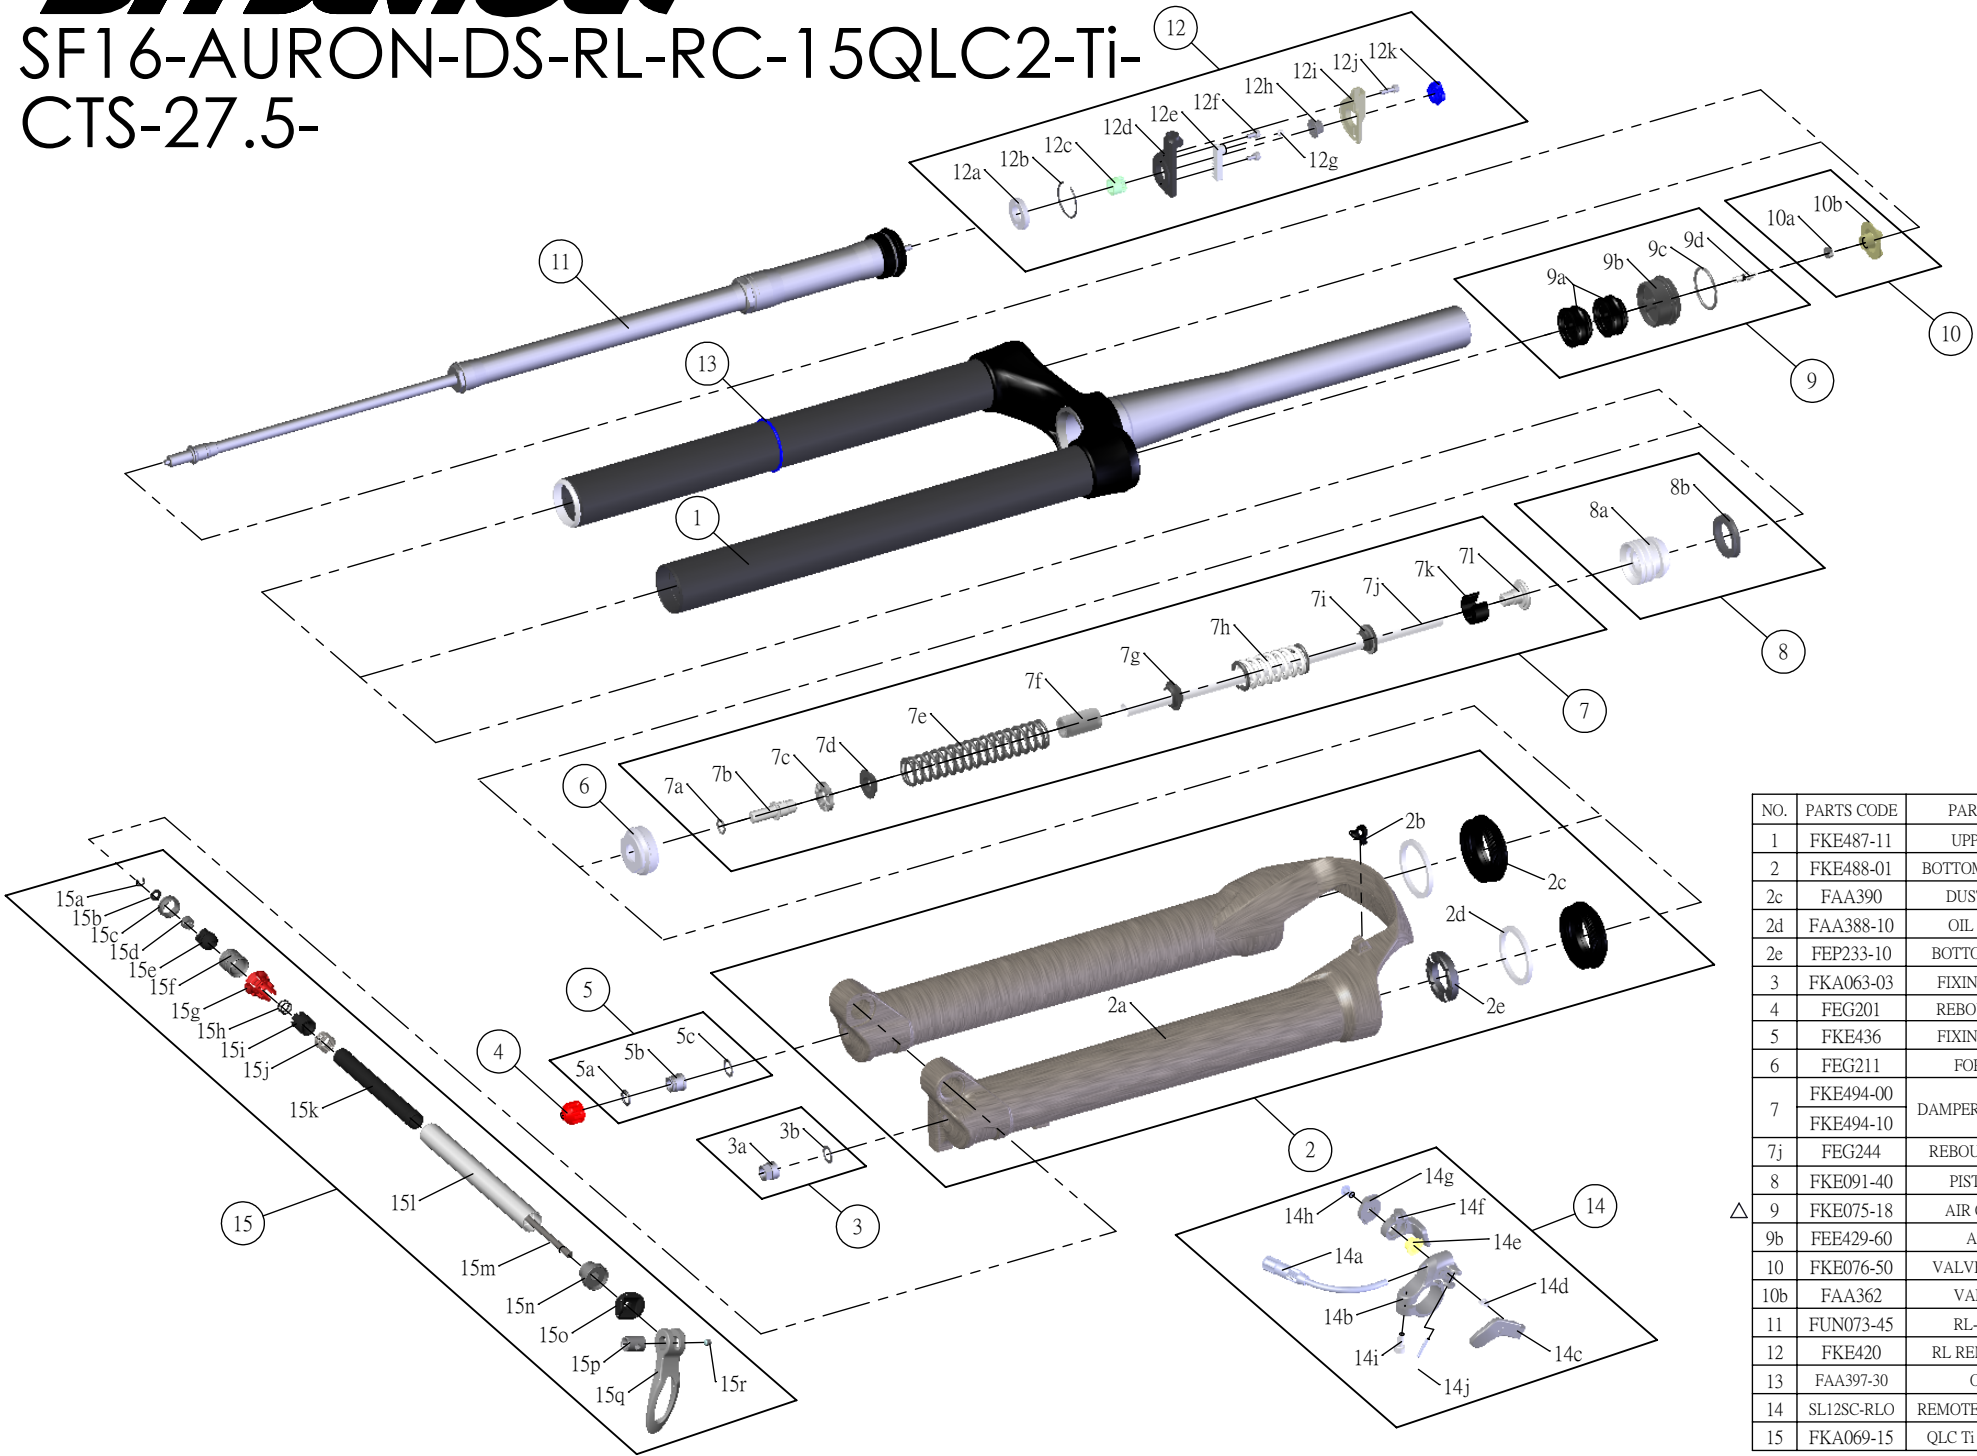

# SF SUNTOUR

Date	2015.02.02	Version	2
Amended	2015.04.15		

## SF16-AURON-DS-RL-RC-15QLC2-Ti-CTS-27.5-

NO.	PARTS CODE	PARTS NAME	160	150	QT
1	FKE487-11	UPPER ASSY	*	*	1
2	FKE488-01	BOTTOM CASE ASSY	*	*	1
2c	FAA390	DUST SEAL 34	*	*	2
2d	FAA388-10	OIL WIPER 34	*	*	2
2e	FEP233-10	BOTTOM BUMPER	*	*	1
3	FKA063-03	FIXING NUT SET	*	*	1
4	FEG201	REBOUND KNOB	*	*	1
5	FKE436	FIXING NUT SET	*	*	1
6	FEG211	FORK NOSE	*	*	1
7	FKE494-00	DAMPER SHAFT ASSY	*		1
	FKE494-10			*	1
7j	FEG244	REBOUND SPACER		*	1
8	FKE091-40	PISTON UNIT	*	*	1
9	FKE075-18	AIR CAP ASSY	*	*	1
9b	FEE429-60	AIR CAP	*	*	1
10	FKE076-50	VALVE CAP ASSY	*	*	1
10b	FAA362	VALVE CAP	*	*	1
11	FUN073-45	RL-RC UNIT	*	*	1
12	FKE420	RL REMOTE ASSY	*	*	1
13	FAA397-30	O RING	*	*	1
14	SL12SC-RLO	REMOTE LEVER ASSY	*	*	1
15	FKA069-15	QLC Ti 15AXLE SET	*	*	1