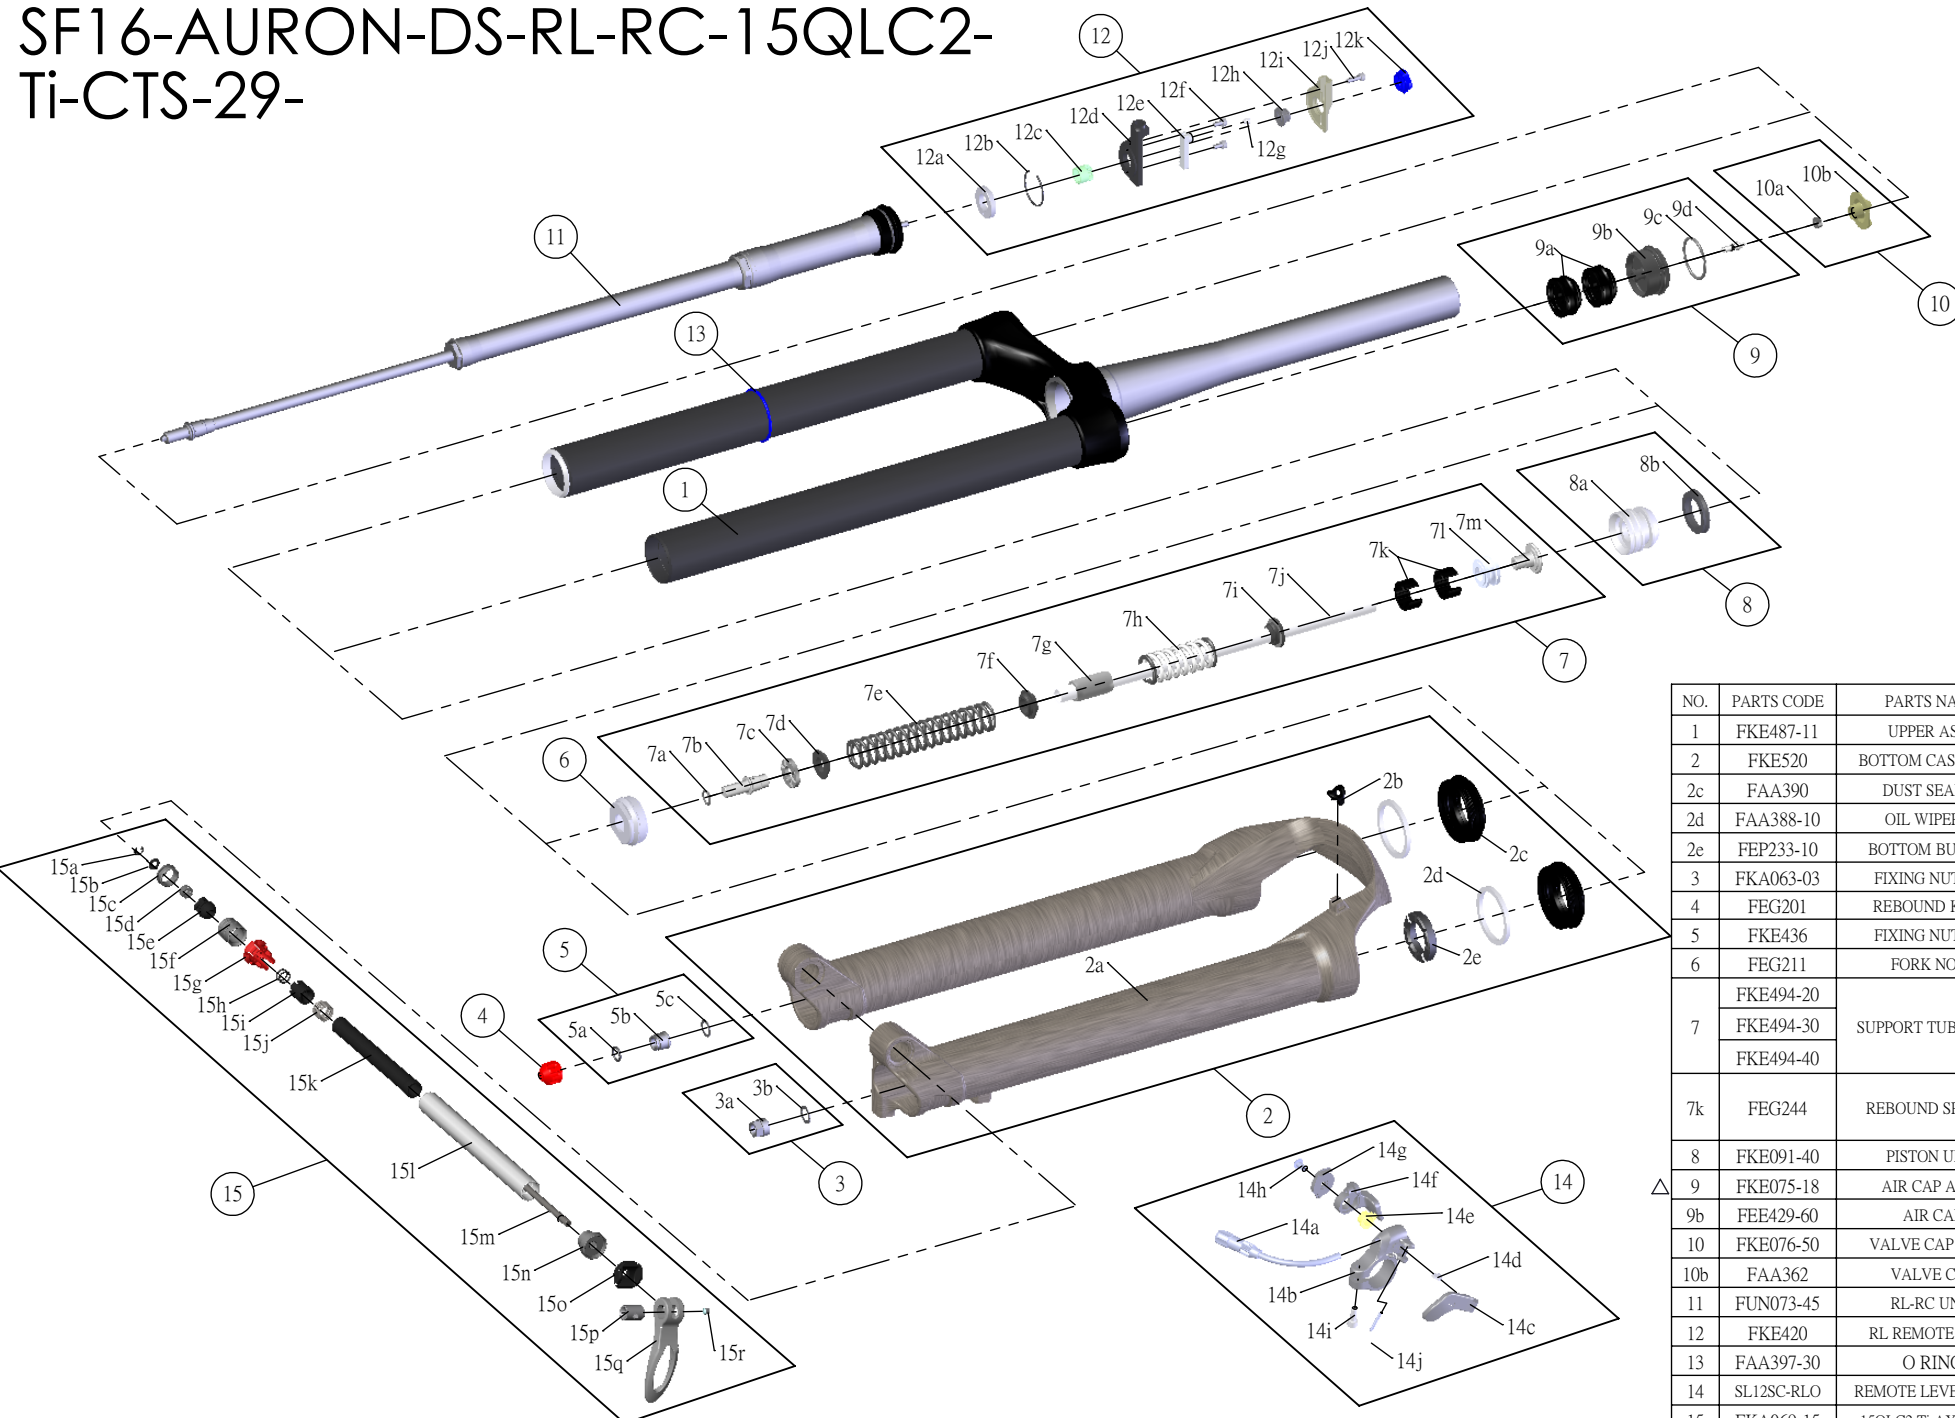

SR SUNTOUR

SF16-AURON-DS-RL-RC-15QLC2-Ti-CTS-29-

Date	2015.02.02	Version	2
Amended	2015.04.15		

NO.	PARTS CODE	PARTS NAME	150	140	130	QT
1	FKE487-11	UPPER ASSY	*	*	*	1
2	FKE520	BOTTOM CASE ASSY	*	*	*	1
2c	FAA390	DUST SEAL 34	*	*	*	2
2d	FAA388-10	OIL WIPER 34	*	*	*	2
2e	FEP233-10	BOTTOM BUMPER	*	*	*	1
3	FKA063-03	FIXING NUT SET	*	*	*	1
4	FEF201	REBOUND KNOB	*	*	*	1
5	FKE436	FIXING NUT SET	*	*	*	1
6	FEF211	FORK NOSE	*	*	*	1
7	FKE494-20	SUPPORT TUBE ASSY	*			1
	FKE494-30			*		1
	FKE494-40				*	1
7k	FEF244	REBOUND SPACER		*		1
					*	2
8	FKE091-40	PISTON UNIT	*	*	*	1
△ 9	FKE075-18	AIR CAP ASSY	*	*	*	1
9b	FEE429-60	AIR CAP	*	*	*	1
10	FKE076-50	VALVE CAP ASSY	*	*	*	1
10b	FAA362	VALVE CAP	*	*	*	1
11	FUN073-45	RL-RC UNIT	*	*	*	1
12	FKE420	RL REMOTE ASSY	*	*	*	1
13	FAA397-30	O RING	*	*	*	1
14	SL12SC-RLO	REMOTE LEVER ASSY	*	*	*	1
15	FKA069-15	15QLC2 Ti AXLE SET	*	*	*	1