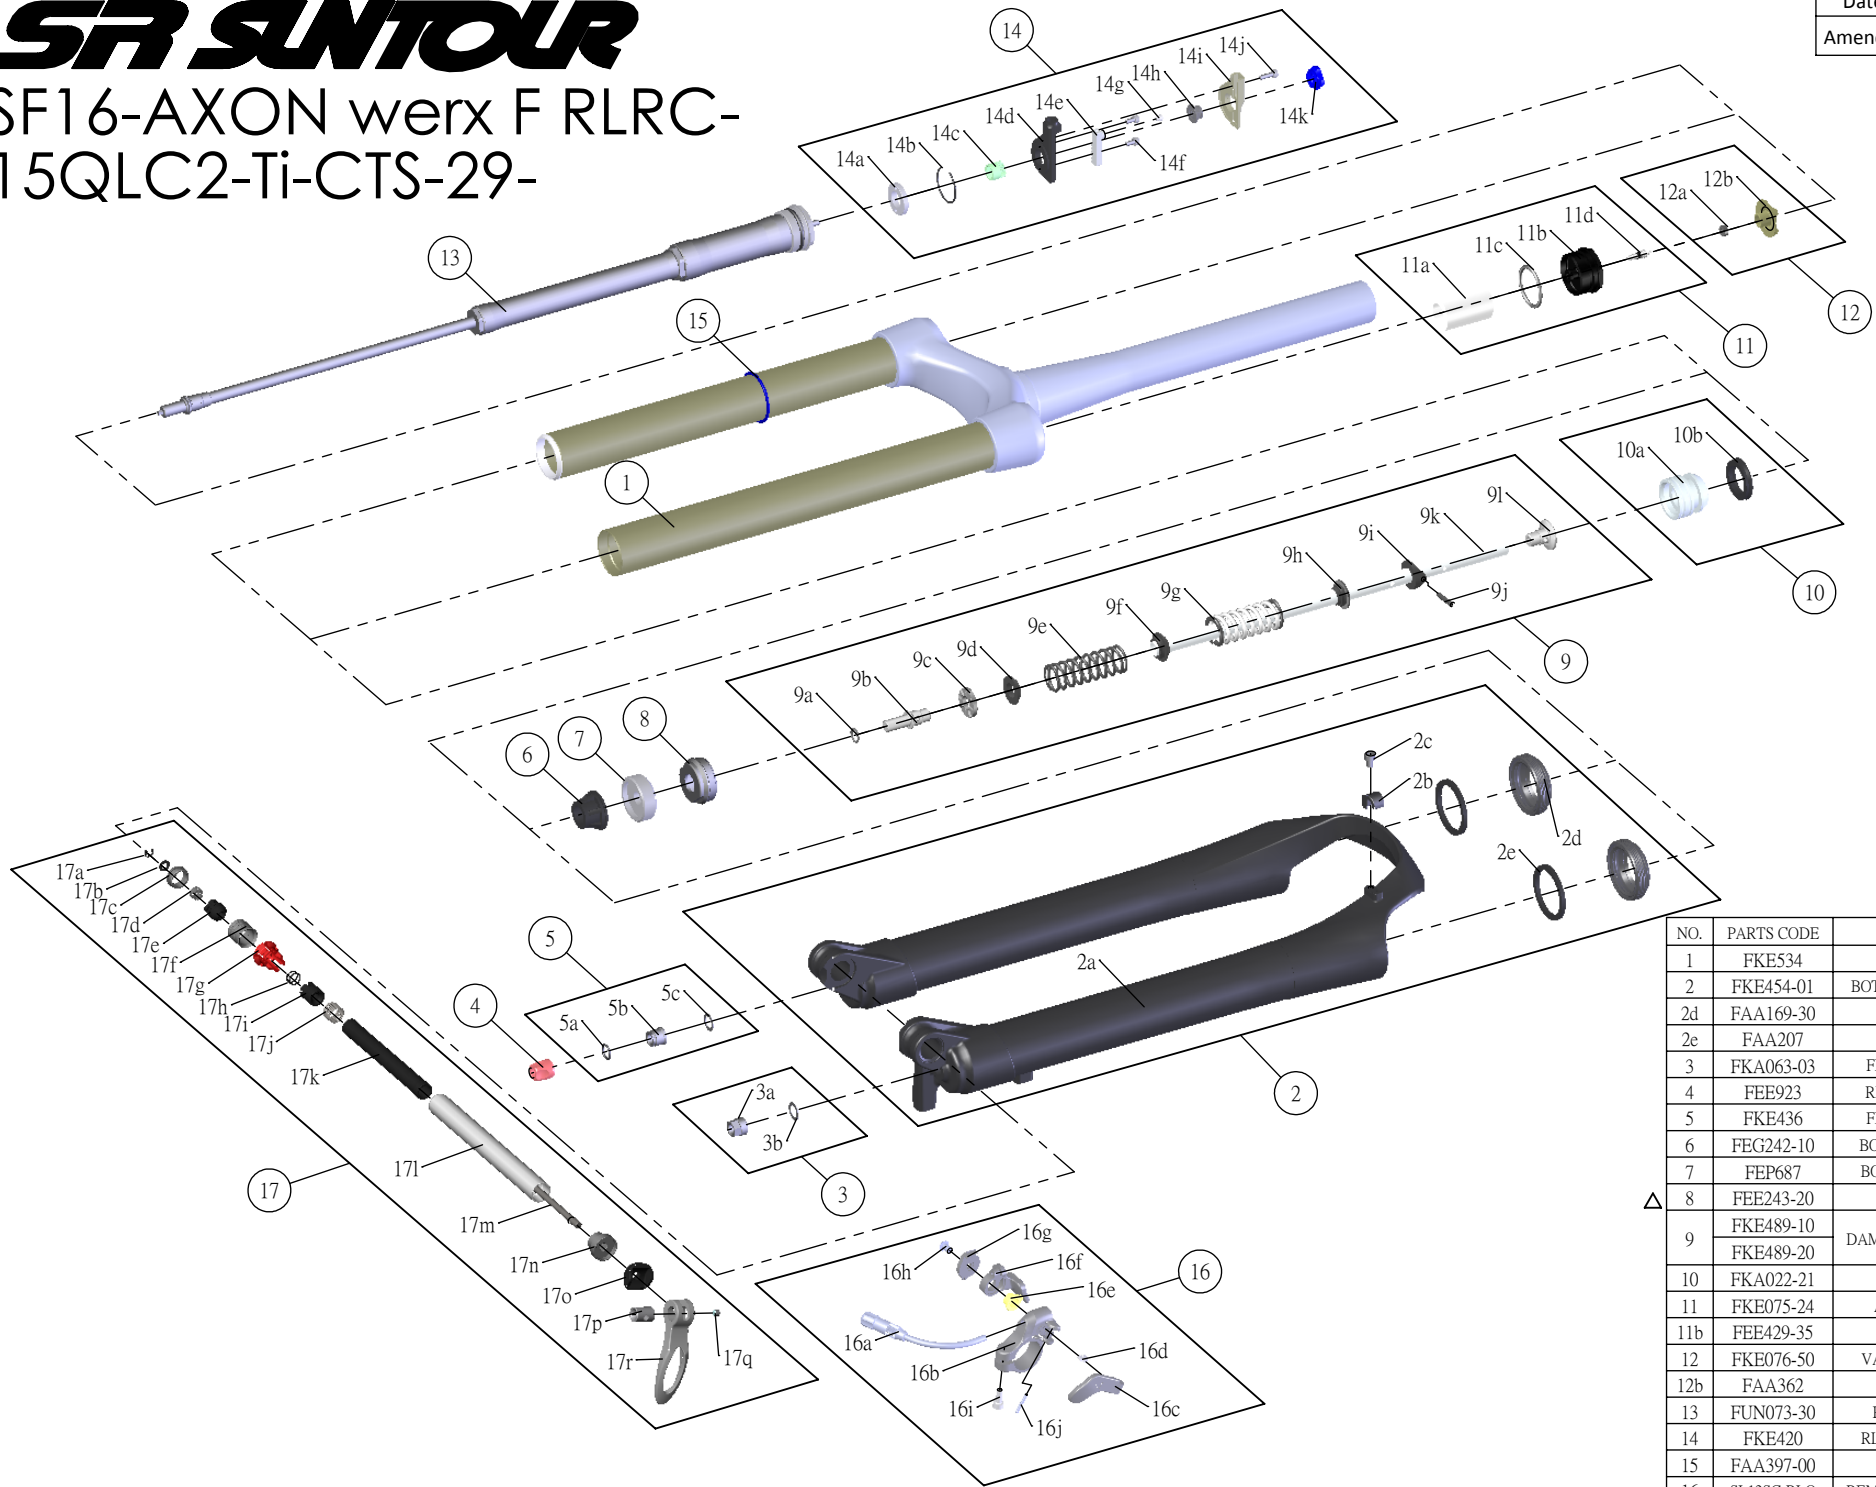

## SF16-AXON werx F RLRC-15QLC2-Ti-CTS-29-

Date	2015.01.23	Version	2
Amended	2016.01.06		

NO.	PARTS CODE	PARTS NAME	100	80	QT
1	FKE534	UPPER ASSY	*	*	1
2	FKE454-01	BOTTOM CASE ASSY	*	*	1
2d	FAA169-30	DUST SEAL	*	*	2
2e	FAA207	OIL WIPER 32	*	*	2
3	FKA063-03	FIXING NUT SET	*	*	1
4	FEE923	REBOUND KNOB	*	*	1
5	FKE436	FIXING NUT SET	*	*	1
6	FEG242-10	BOTTOM STOPPER	*	*	1
7	FEP687	BOTTOM BUMPER	*	*	1
Δ 8	FEE243-20	FORK NOSE	*	*	1
9	FKE489-10	DAMPER SHAFT ASSY	*		1
	FKE489-20			*	1
10	FKA022-21	PISTON UNIT	*	*	1
11	FKE075-24	AIR CAP ASSY	*	*	1
11b	FEE429-35	AIR CAP	*	*	1
12	FKE076-50	VALVE CAP ASSY	*	*	1
12b	FAA362	VALVE CAP	*	*	1
13	FUN073-30	RL-RC-29 UNIT	*	*	1
14	FKE420	RL REMOTE ASSY	*	*	1
15	FAA397-00	O RING	*	*	1
16	SL12SC-RLO	REMOTE LEVER ASSY	*	*	1
17	FKA069-15	15QLC2 Ti AXLE SET	*	*	1