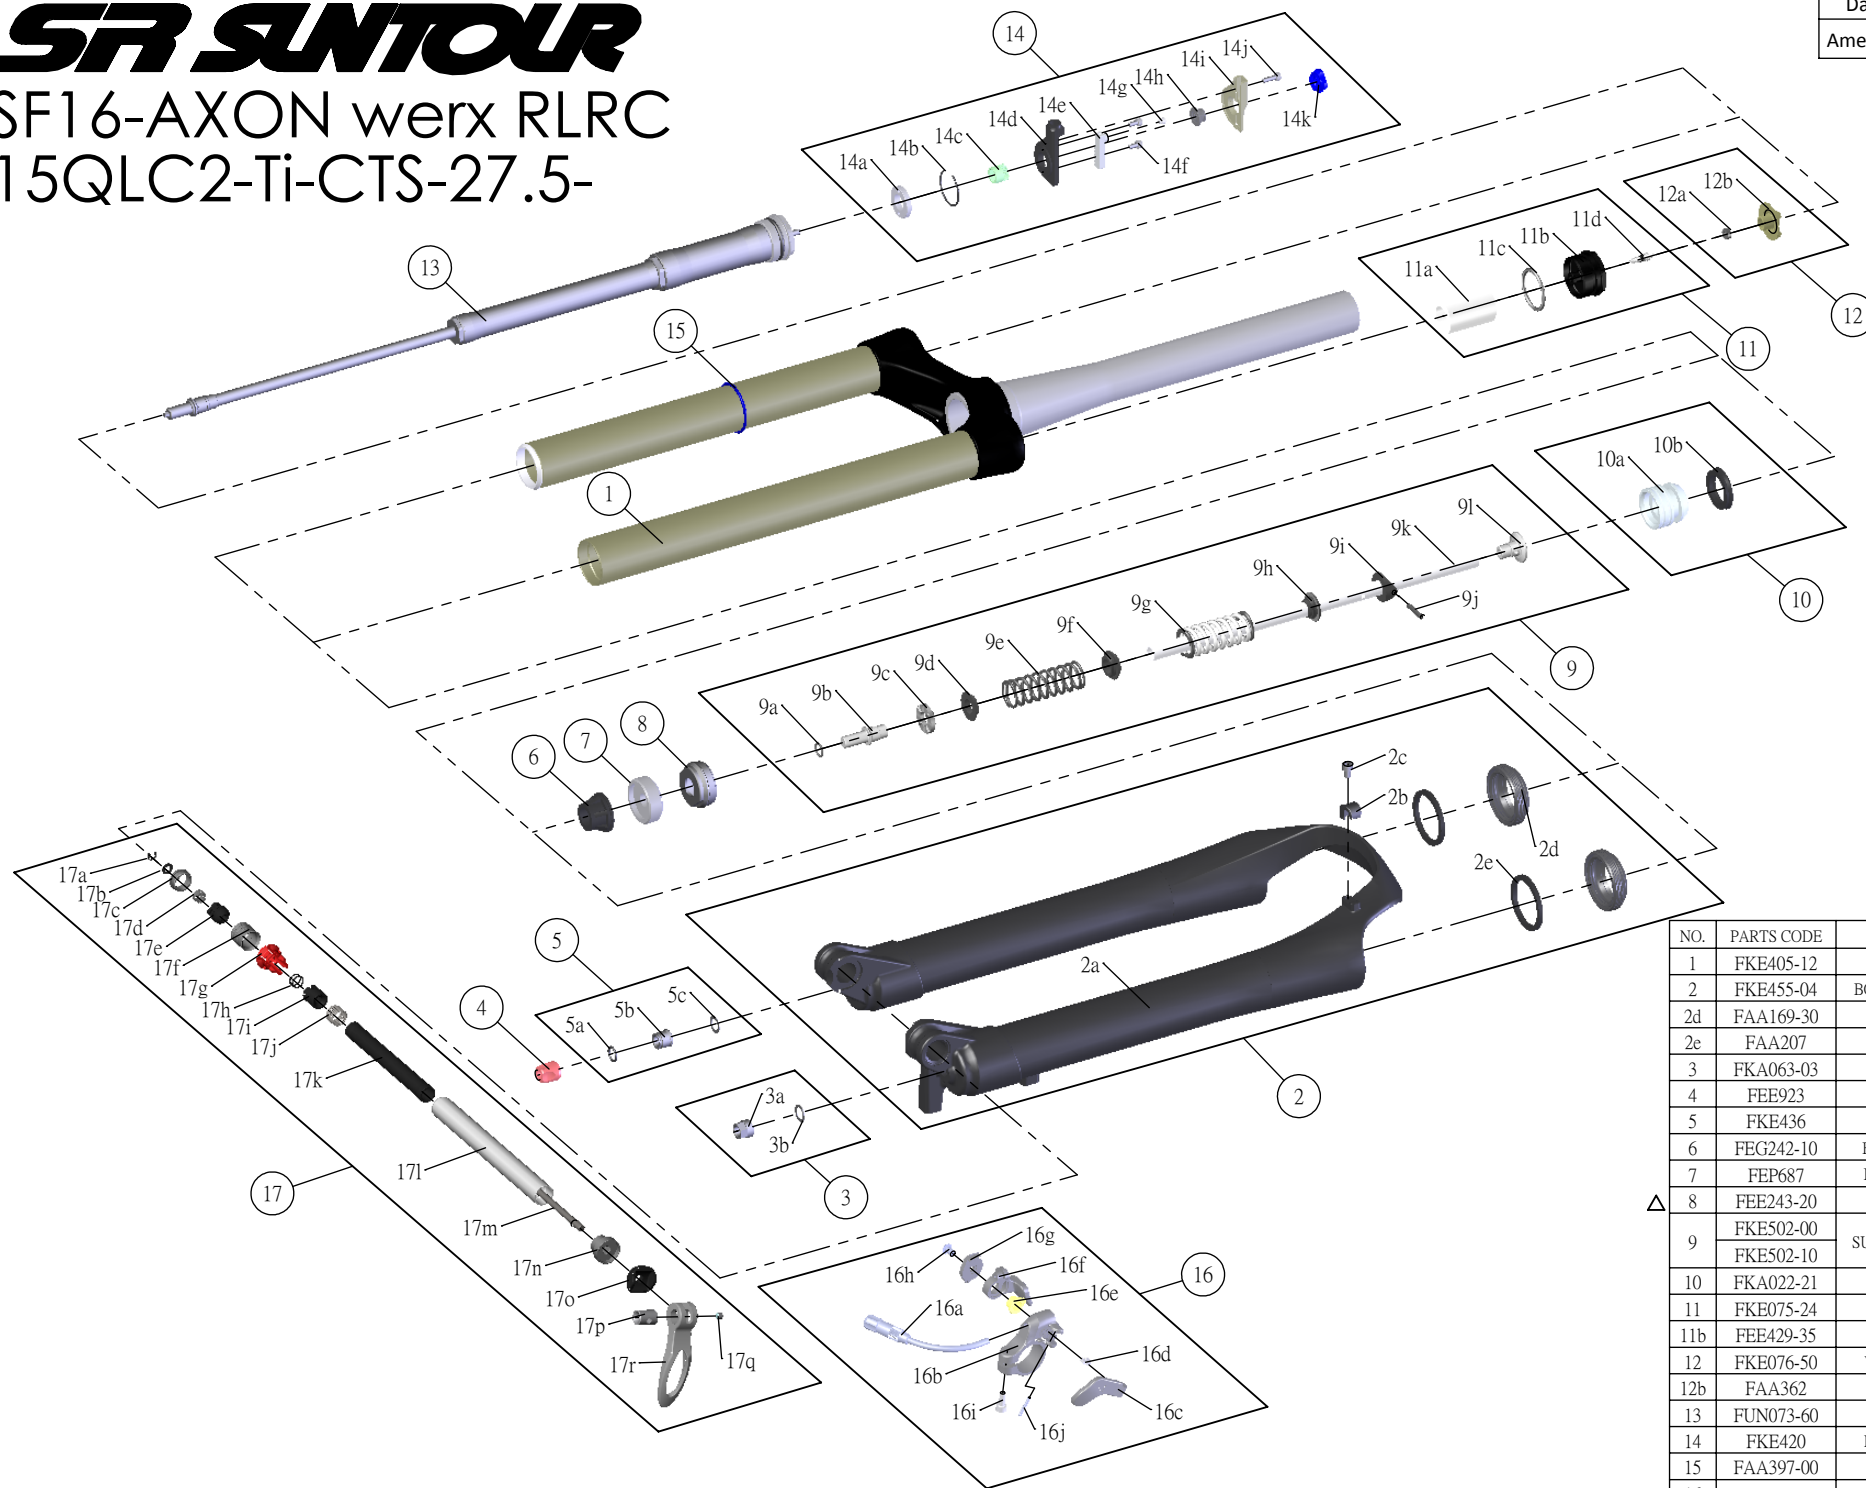

SF SUNTOUR

SF16-AXON werx RLRC 15QLC2-Ti-CTS-27.5-

| | | | |
|---------|------------|---------|---|
| Date | 2015.01.20 | Version | 2 |
| Amended | 2016.01.06 | | |

| NO. | PARTS CODE | PARTS NAME | 100 | 80 | QT |
|-----|------------|--------------------|-----|----|----|
| 1 | FKE405-12 | UPPER ASSY | * | * | 1 |
| 2 | FKE455-04 | BOTTOM CASE ASSY | * | * | 1 |
| 2d | FAA169-30 | DUST SEAL | * | * | 2 |
| 2e | FAA207 | OIL WIPER 32 | * | * | 2 |
| 3 | FKA063-03 | FIXING NUT SET | * | * | 1 |
| 4 | FEE923 | REBOUND KNOB | * | * | 1 |
| 5 | FKE436 | FIXING NUT SET | * | * | 1 |
| 6 | FEG242-10 | BOTTOM STOPPER | * | * | 1 |
| 7 | FEP687 | BOTTOM BUMPER | * | * | 1 |
| △ 8 | FEE243-20 | FORK NOSE | * | * | 1 |
| 9 | FKE502-00 | SUPPORT TUBE ASSY | * | | 1 |
| | FKE502-10 | | | * | 1 |
| 10 | FKA022-21 | PISTON UNIT | * | * | 1 |
| 11 | FKE075-24 | AIR CAP ASSY | * | * | 1 |
| 11b | FEE429-35 | AIR CAP | * | * | 1 |
| 12 | FKE076-50 | VALVE CAP ASSY | * | * | 1 |
| 12b | FAA362 | VALVE CAP | * | * | 1 |
| 13 | FUN073-60 | RL-RC UNIT | * | * | 1 |
| 14 | FKE420 | RL REMOTE ASSY | * | * | 1 |
| 15 | FAA397-00 | O RING | * | * | 1 |
| 16 | SL12SC-RLO | REMOTE LEVER ASSY | * | * | 1 |
| 17 | FKA069-15 | 15QLC2 Ti AXLE SET | * | * | 1 |