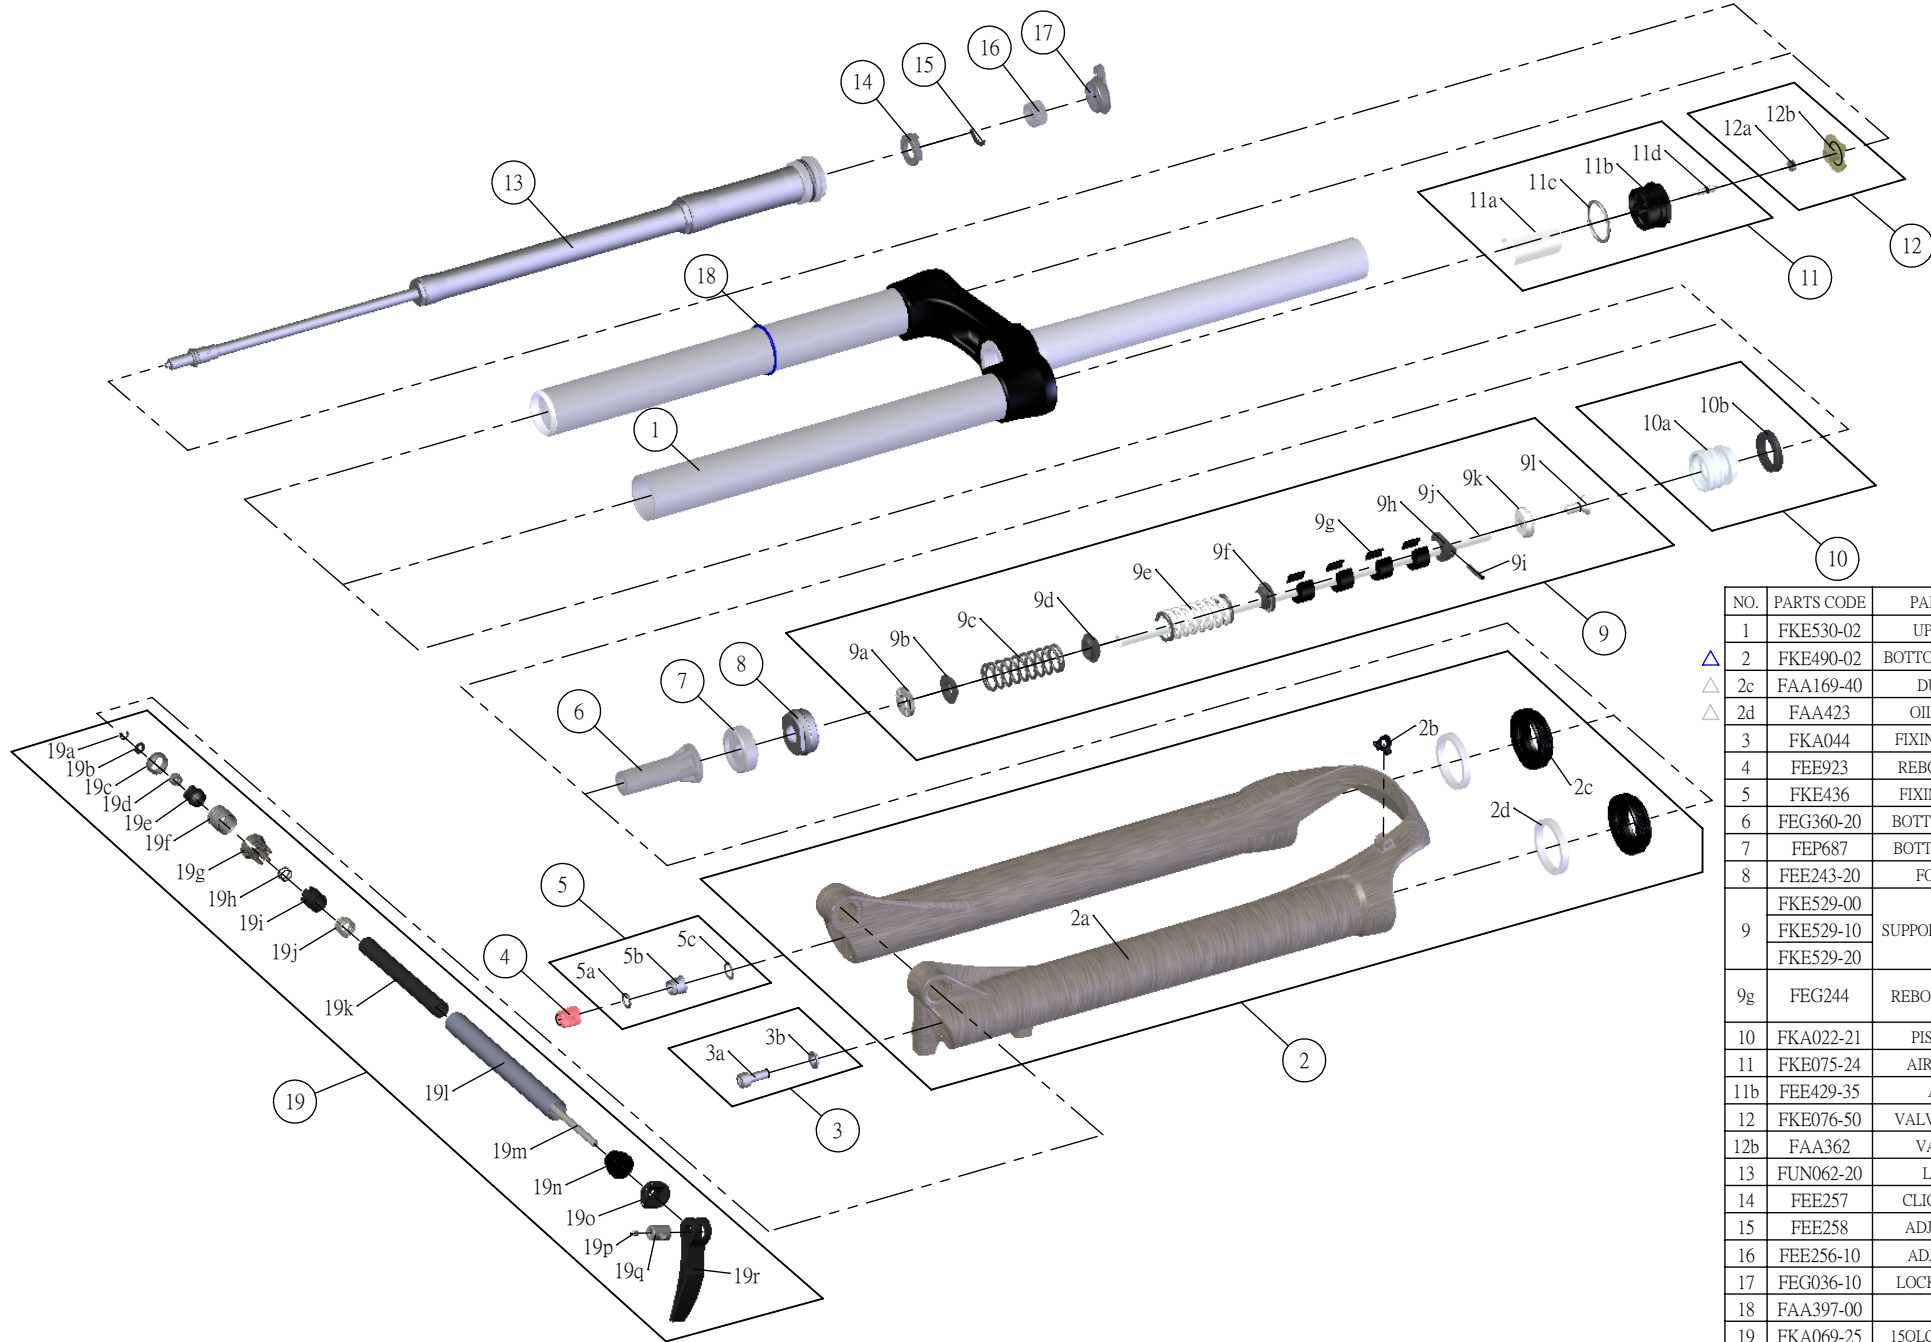

# SR SUNTOUR

Date	2015.01.23	Version	2
Amended	2015.04.07		

## SF1 6-AXON-DS-LOR-15QLC32-29-

NO.	PARTS CODE	PARTS NAME	120	100	80	QT
1	FKE530-02	UPPER ASSY	*	*	*	1
2	FKE490-02	BOTTOM CASE ASSY	*	*	*	1
2c	FAA169-40	DUST SEAL	*	*	*	2
2d	FAA423	OIL WIPER 32	*	*	*	2
3	FKA044	FIXING BOLT SET	*	*	*	1
4	FEE923	REBOUND KNOB	*	*	*	1
5	FKE436	FIXING NUT SET	*	*	*	1
6	FEG360-20	BOTTOM STOPPER	*	*	*	1
7	FEP687	BOTTOM BUMPER	*	*	*	1
8	FEE243-20	FORK NOSE	*	*	*	1
9	FKE529-00	SUPPORT TUBE ASSY	*			1
	FKE529-10			*		1
	FKE529-20				*	1
9g	FEG244	REBOUND SPACER		*		2
10	FKA022-21	PISTON UNIT	*	*	*	1
11	FKE075-24	AIR CAP ASSY	*	*	*	1
11b	FEE429-35	AIR CAP	*	*	*	1
12	FKE076-50	VALVE CAP ASSY	*	*	*	1
12b	FAA362	VALVE CAP	*	*	*	1
13	FUN062-20	LOR UNIT	*	*	*	1
14	FEE257	CLICK HOLDER	*	*	*	1
15	FEE258	ADJUST CLICK	*	*	*	1
16	FEE256-10	ADJUST CORE	*	*	*	1
17	FEG036-10	LOCK OUT KNOB	*	*	*	1
18	FAA397-00	O RING	*	*	*	1
19	FKA069-25	15QLC32 AXLE SET	*	*	*	1