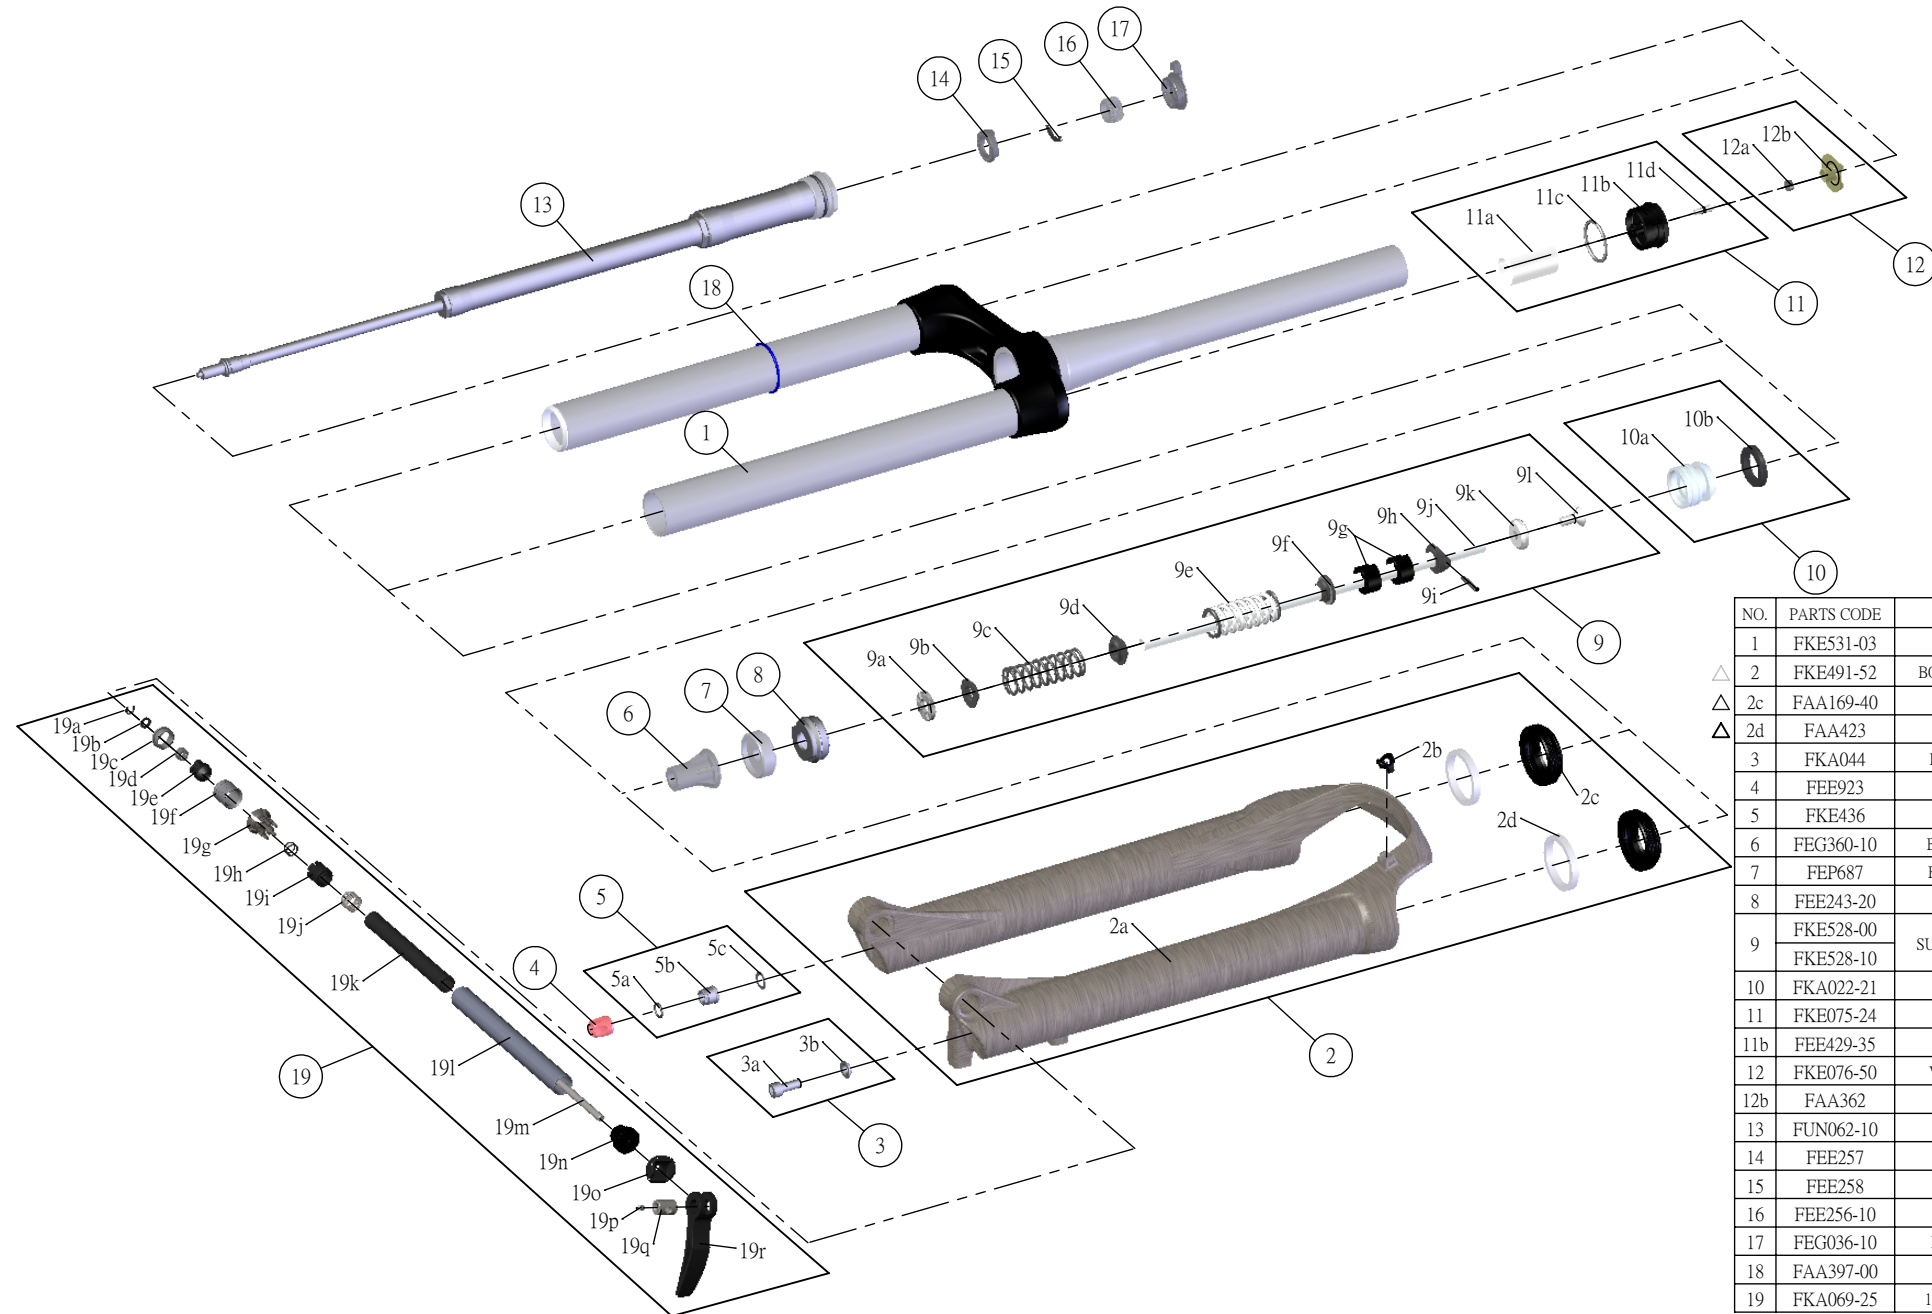

# SUNTOUR

## SF16-AXON-DS-LOR-15QLC32-CTS-27.5-

Date	2015.01.20	Version	2
Amended	2015.04.07		

NO.	PARTS CODE	PARTS NAME	120	100	QT
1	FKE531-03	UPPER ASSY	*	*	1
△ 2	FKE491-52	BOTTOM CASE ASSY	*	*	1
△ 2c	FAA169-40	DUST SEAL	*	*	2
△ 2d	FAA423	OIL WIPER 32	*	*	2
3	FKA044	FIXING BOLT SET	*	*	1
4	FEE923	REBOUND KNOB	*	*	1
5	FKE436	FIXING NUT SET	*	*	1
6	FEG360-10	BOTTOM STOPPER	*	*	1
7	FEP687	BOTTOM BUMPER	*	*	1
8	FEE243-20	FORK NOSE	*	*	1
9	FKE528-00	SUPPORT TUBE ASSY	*	*	1
	FKE528-10		*	*	1
10	FKA022-21	PISTON UNIT	*	*	1
11	FKE075-24	AIR CAP ASSY	*	*	1
11b	FEE429-35	AIR CAP	*	*	1
12	FKE076-50	VALVE CAP ASSY	*	*	1
12b	FAA362	VALVE CAP	*	*	1
13	FUN062-10	LOR UNIT	*	*	1
14	FEE257	CLICK HOLDER	*	*	1
15	FEE258	ADJUST CLICK	*	*	1
16	FEE256-10	ADJUST CORE	*	*	1
17	FEG036-10	LOCK OUT KNOB	*	*	1
18	FAA397-00	O RING	*	*	1
19	FKA069-25	15QLC32 AXLE SET	*	*	1