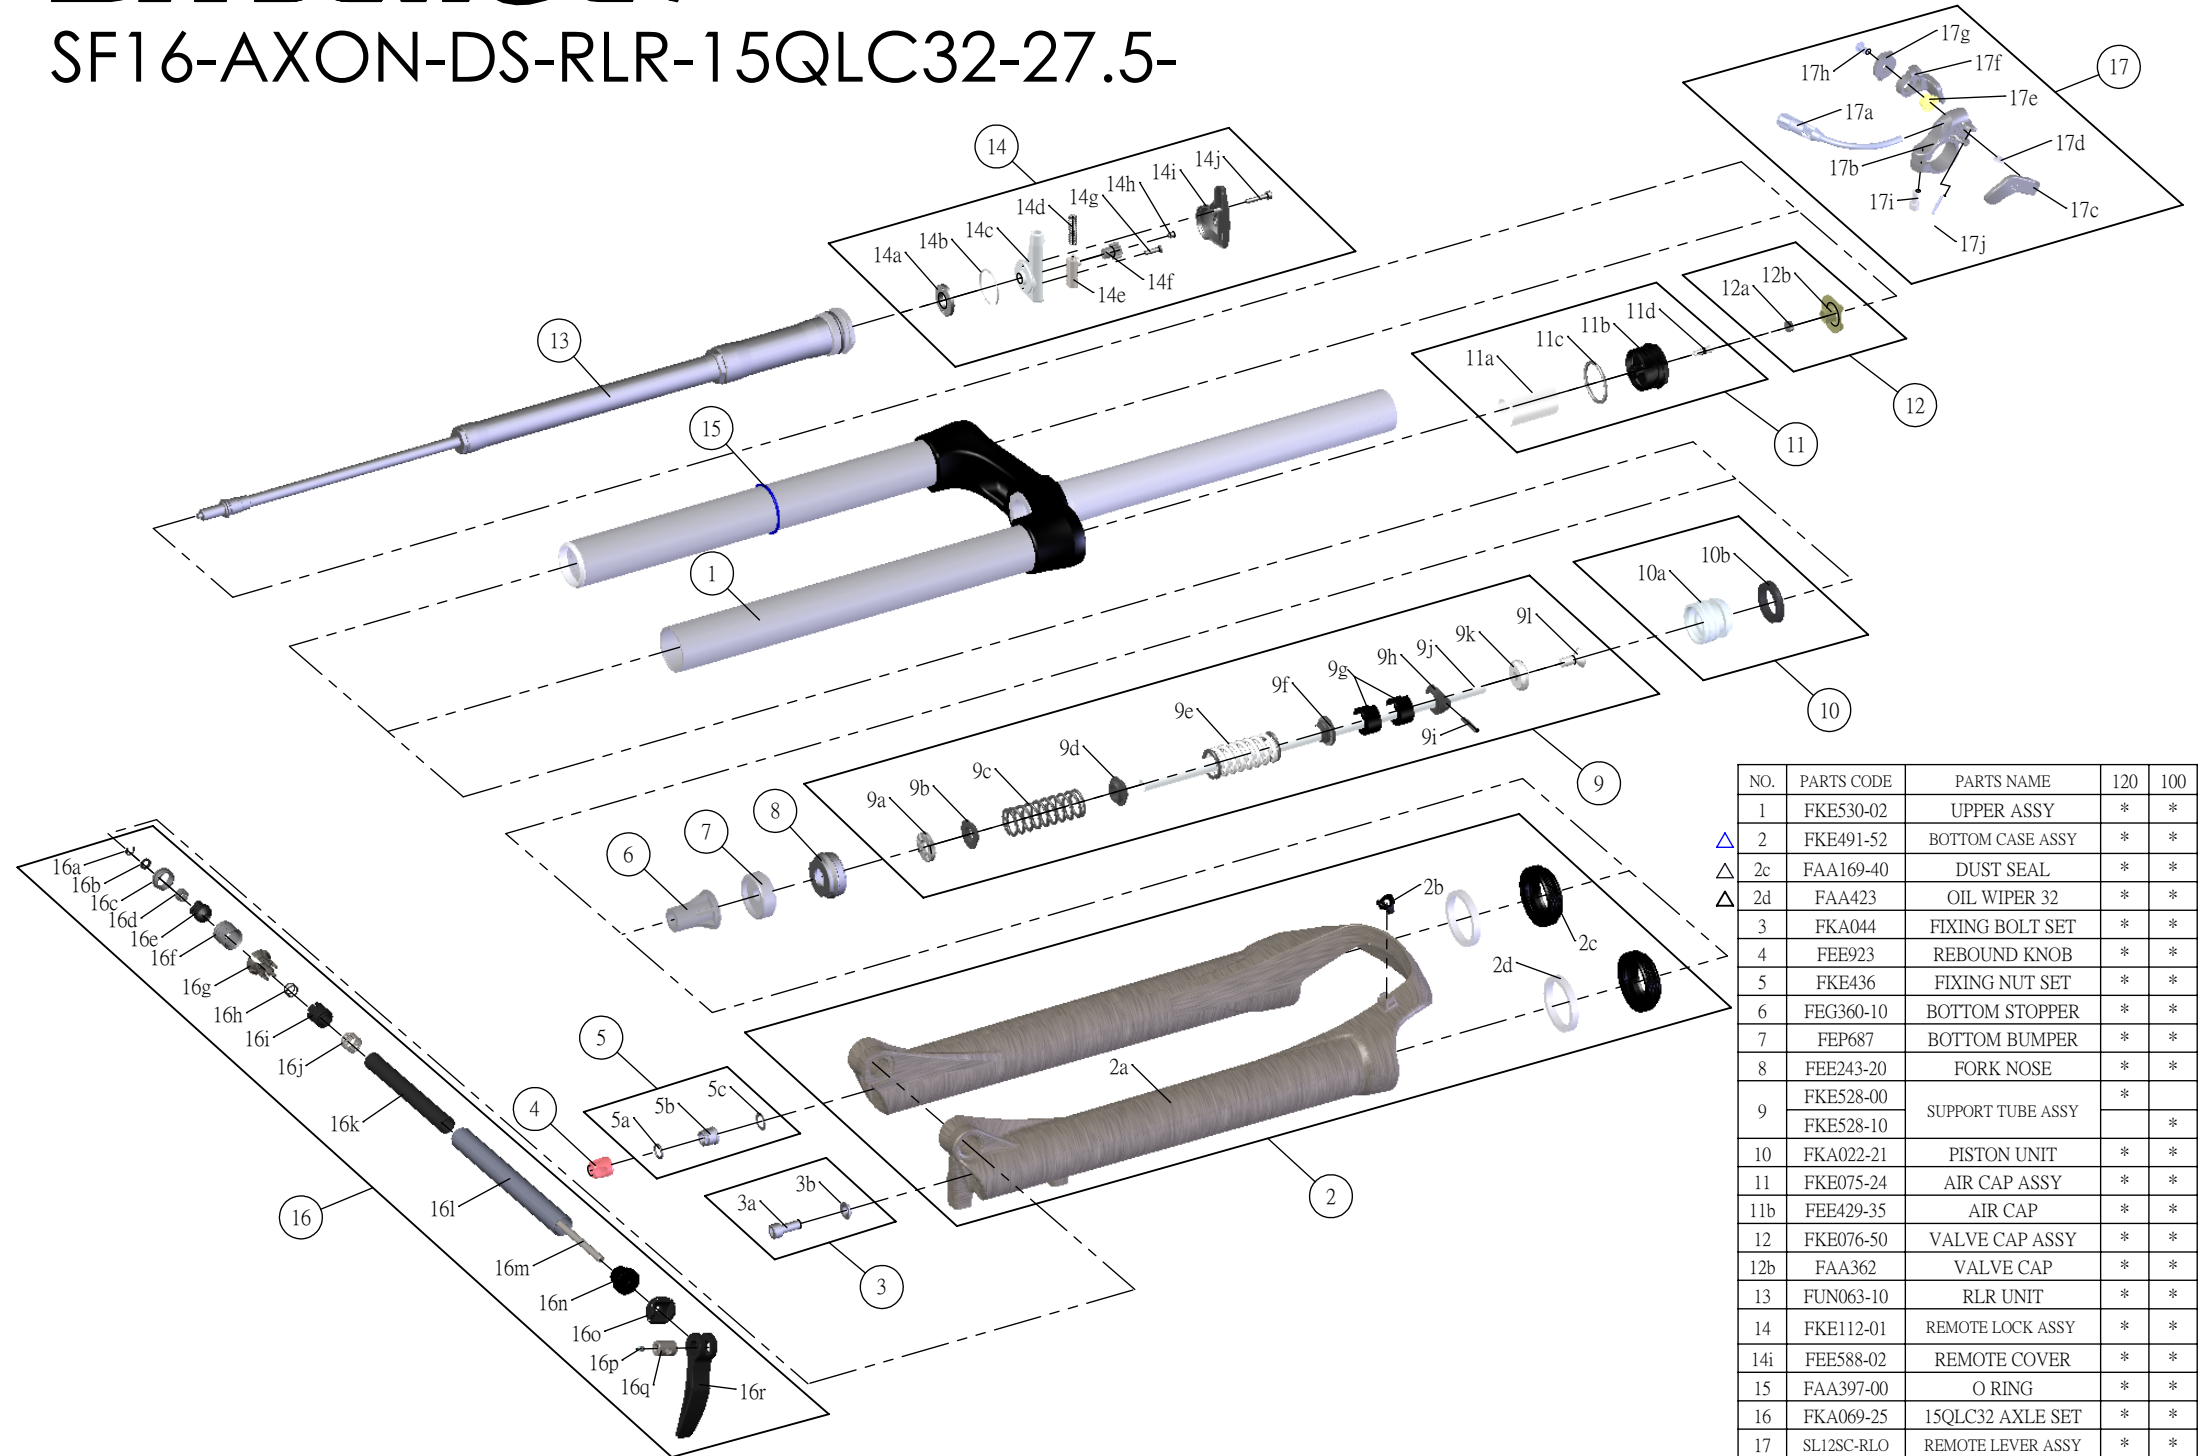

SUNTOUR

SF16-AXON-DS-RLR-15QLC32-27.5-

Date	2015.01.21	Version	2
Amended	2015.04.07		

NO.	PARTS CODE	PARTS NAME	120	100	QT
1	FKE530-02	UPPER ASSY	*	*	1
△ 2	FKE491-52	BOTTOM CASE ASSY	*	*	1
△ 2c	FAA169-40	DUST SEAL	*	*	2
△ 2d	FAA423	OIL WIPER 32	*	*	2
3	FKA044	FIXING BOLT SET	*	*	1
4	FEE923	REBOUND KNOB	*	*	1
5	FKE436	FIXING NUT SET	*	*	1
6	FEG360-10	BOTTOM STOPPER	*	*	1
7	FEP687	BOTTOM BUMPER	*	*	1
8	FEE243-20	FORK NOSE	*	*	1
9	FKE528-00	SUPPORT TUBE ASSY	*		1
	FKE528-10			*	1
10	FKA022-21	PISTON UNIT	*	*	1
11	FKE075-24	AIR CAP ASSY	*	*	1
11b	FEE429-35	AIR CAP	*	*	1
12	FKE076-50	VALVE CAP ASSY	*	*	1
12b	FAA362	VALVE CAP	*	*	1
13	FUN063-10	RLR UNIT	*	*	1
14	FKE112-01	REMOTE LOCK ASSY	*	*	1
14i	FEE588-02	REMOTE COVER	*	*	1
15	FAA397-00	O RING	*	*	1
16	FKA069-25	15QLC32 AXLE SET	*	*	1
17	SL12SC-RLO	REMOTE LEVER ASSY	*	*	1