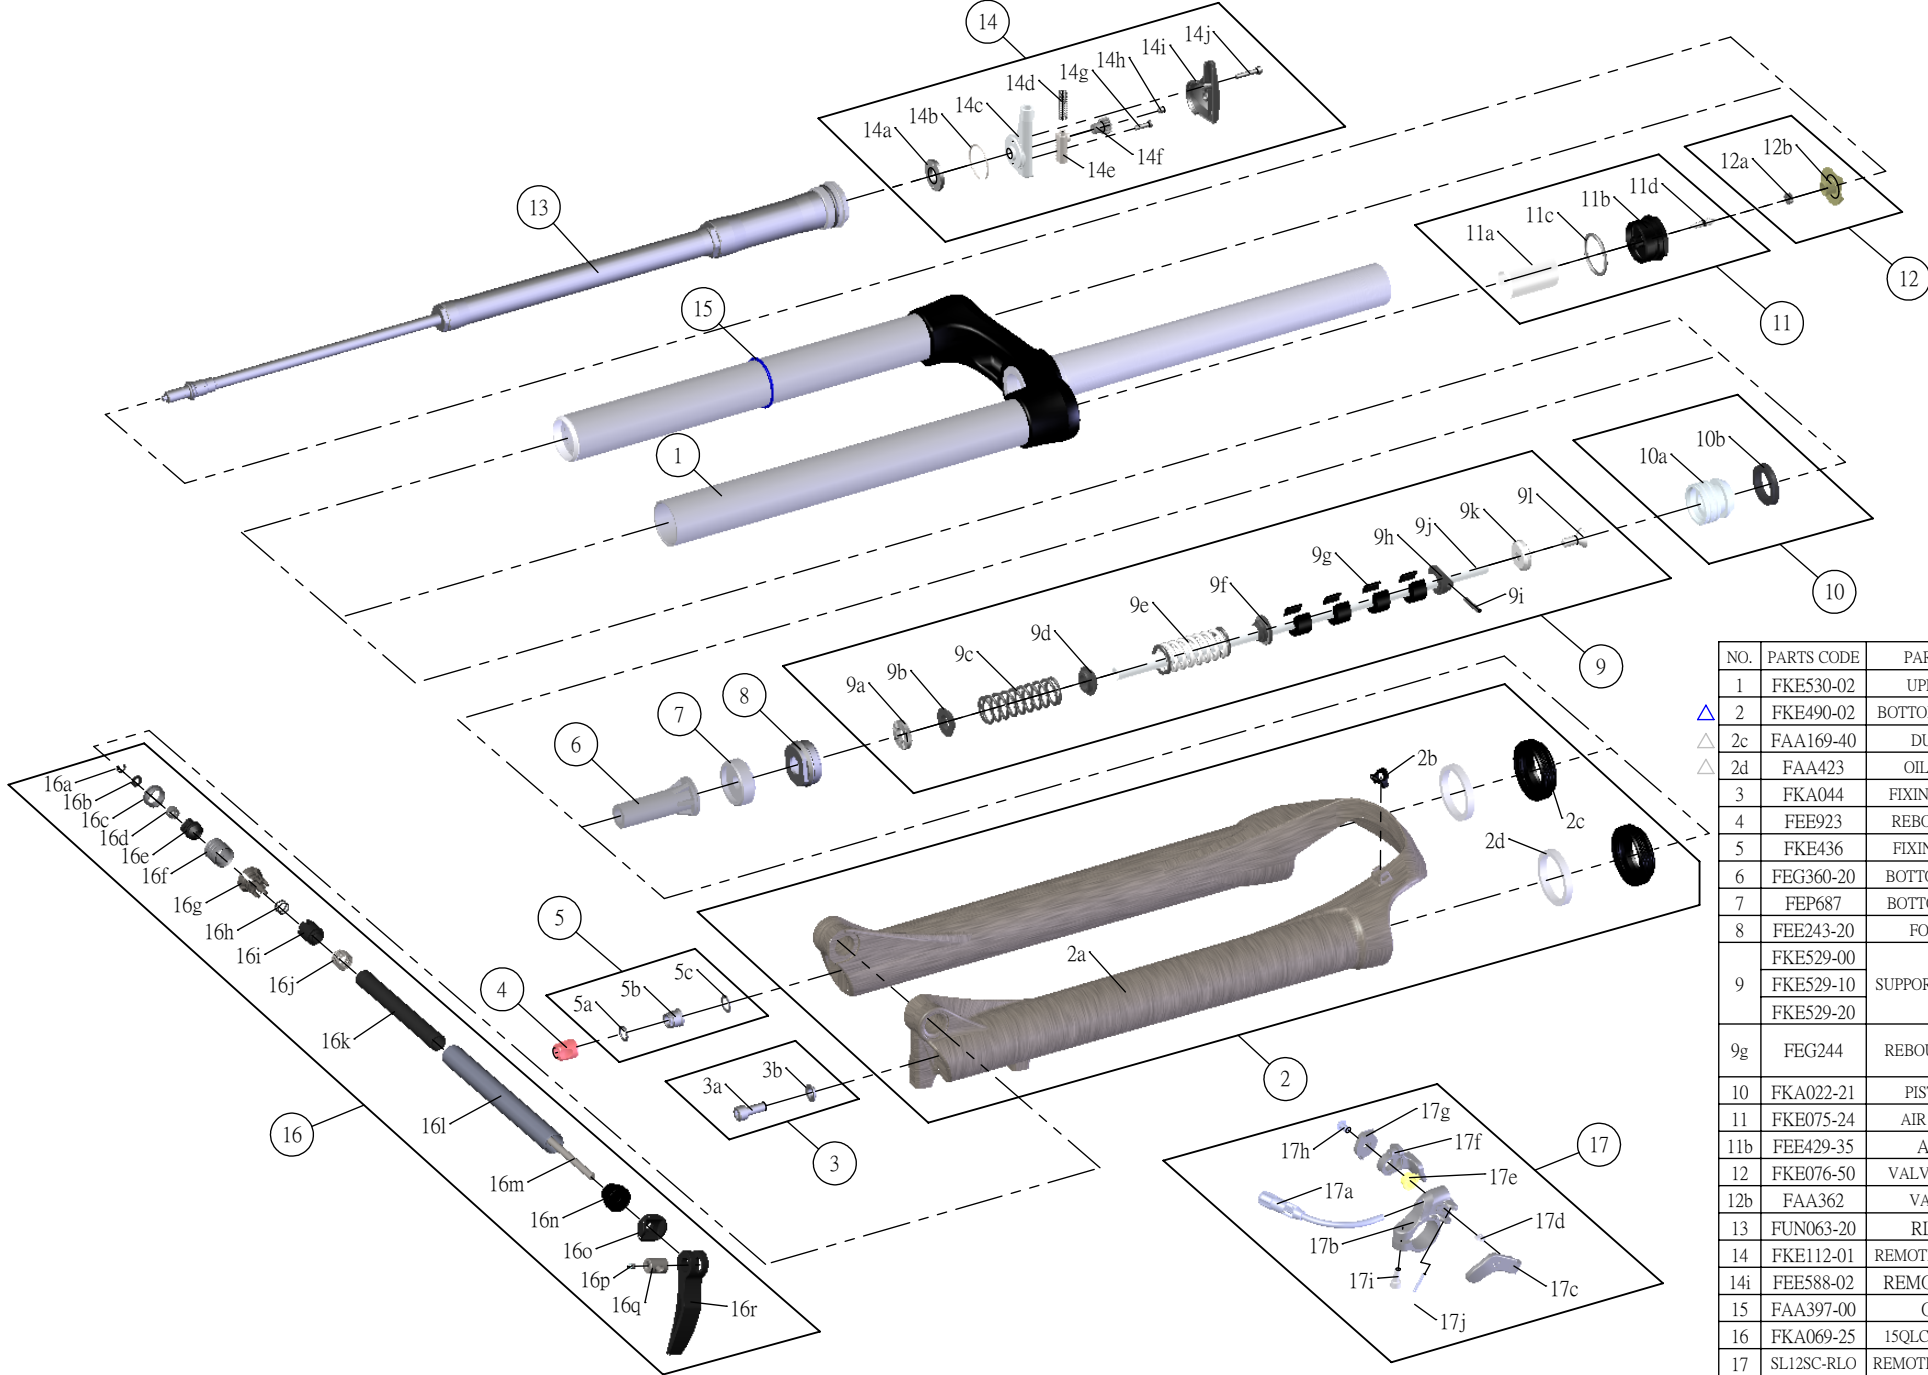

# SF SUNTOUR

|         |            |         |   |
|---------|------------|---------|---|
| Date    | 2015.01.26 | Version | 2 |
| Amended | 2015.04.07 |         |   |

## SF16-AXON-DS-RLR-15QLC32-29-

| NO.  | PARTS CODE | PARTS NAME        | 120 | 100 | 80 | QT |
|------|------------|-------------------|-----|-----|----|----|
| 1    | FKE530-02  | UPPER ASSY        | *   | *   | *  | 1  |
| △ 2  | FKE490-02  | BOTTOM CASE ASSY  | *   | *   | *  | 1  |
| △ 2c | FAA169-40  | DUST SEAL         | *   | *   | *  | 2  |
| △ 2d | FAA423     | OIL WIPER 32      | *   | *   | *  | 2  |
| 3    | FKA044     | FIXING BOLT SET   | *   | *   | *  | 1  |
| 4    | FEE923     | REBOUND KNOB      | *   | *   | *  | 1  |
| 5    | FKE436     | FIXING NUT SET    | *   | *   | *  | 1  |
| 6    | FEG360-20  | BOTTOM STOPPER    | *   | *   | *  | 1  |
| 7    | FEP687     | BOTTOM BUMPER     | *   | *   | *  | 1  |
| 8    | FEE243-20  | FORK NOSE         | *   | *   | *  | 1  |
| 9    | FKE529-00  | SUPPORT TUBE ASSY | *   |     |    | 1  |
|      | FKE529-10  |                   |     | *   |    | 1  |
|      | FKE529-20  |                   |     |     | *  | 1  |
| 9g   | FEG244     | REBOUND SPACER    |     | *   |    | 2  |
| 10   | FKA022-21  | PISTON UNIT       | *   | *   | *  | 1  |
| 11   | FKE075-24  | AIR CAP ASSY      | *   | *   | *  | 1  |
| 11b  | FEE429-35  | AIR CAP           | *   | *   | *  | 1  |
| 12   | FKE076-50  | VALVE CAP ASSY    | *   | *   | *  | 1  |
| 12b  | FAA362     | VALVE CAP         | *   | *   | *  | 1  |
| 13   | FUN063-20  | RLR UNIT          | *   | *   | *  | 1  |
| 14   | FKE112-01  | REMOTE LOCK ASSY  | *   | *   | *  | 1  |
| 14i  | FEE588-02  | REMOTE COVER      | *   | *   | *  | 1  |
| 15   | FAA397-00  | O RING            | *   | *   | *  | 1  |
| 16   | FKA069-25  | 15QLC32 AXLE SET  | *   | *   | *  | 1  |
| 17   | SL12SC-RLO | REMOTE LEVER ASSY | *   | *   | *  | 1  |