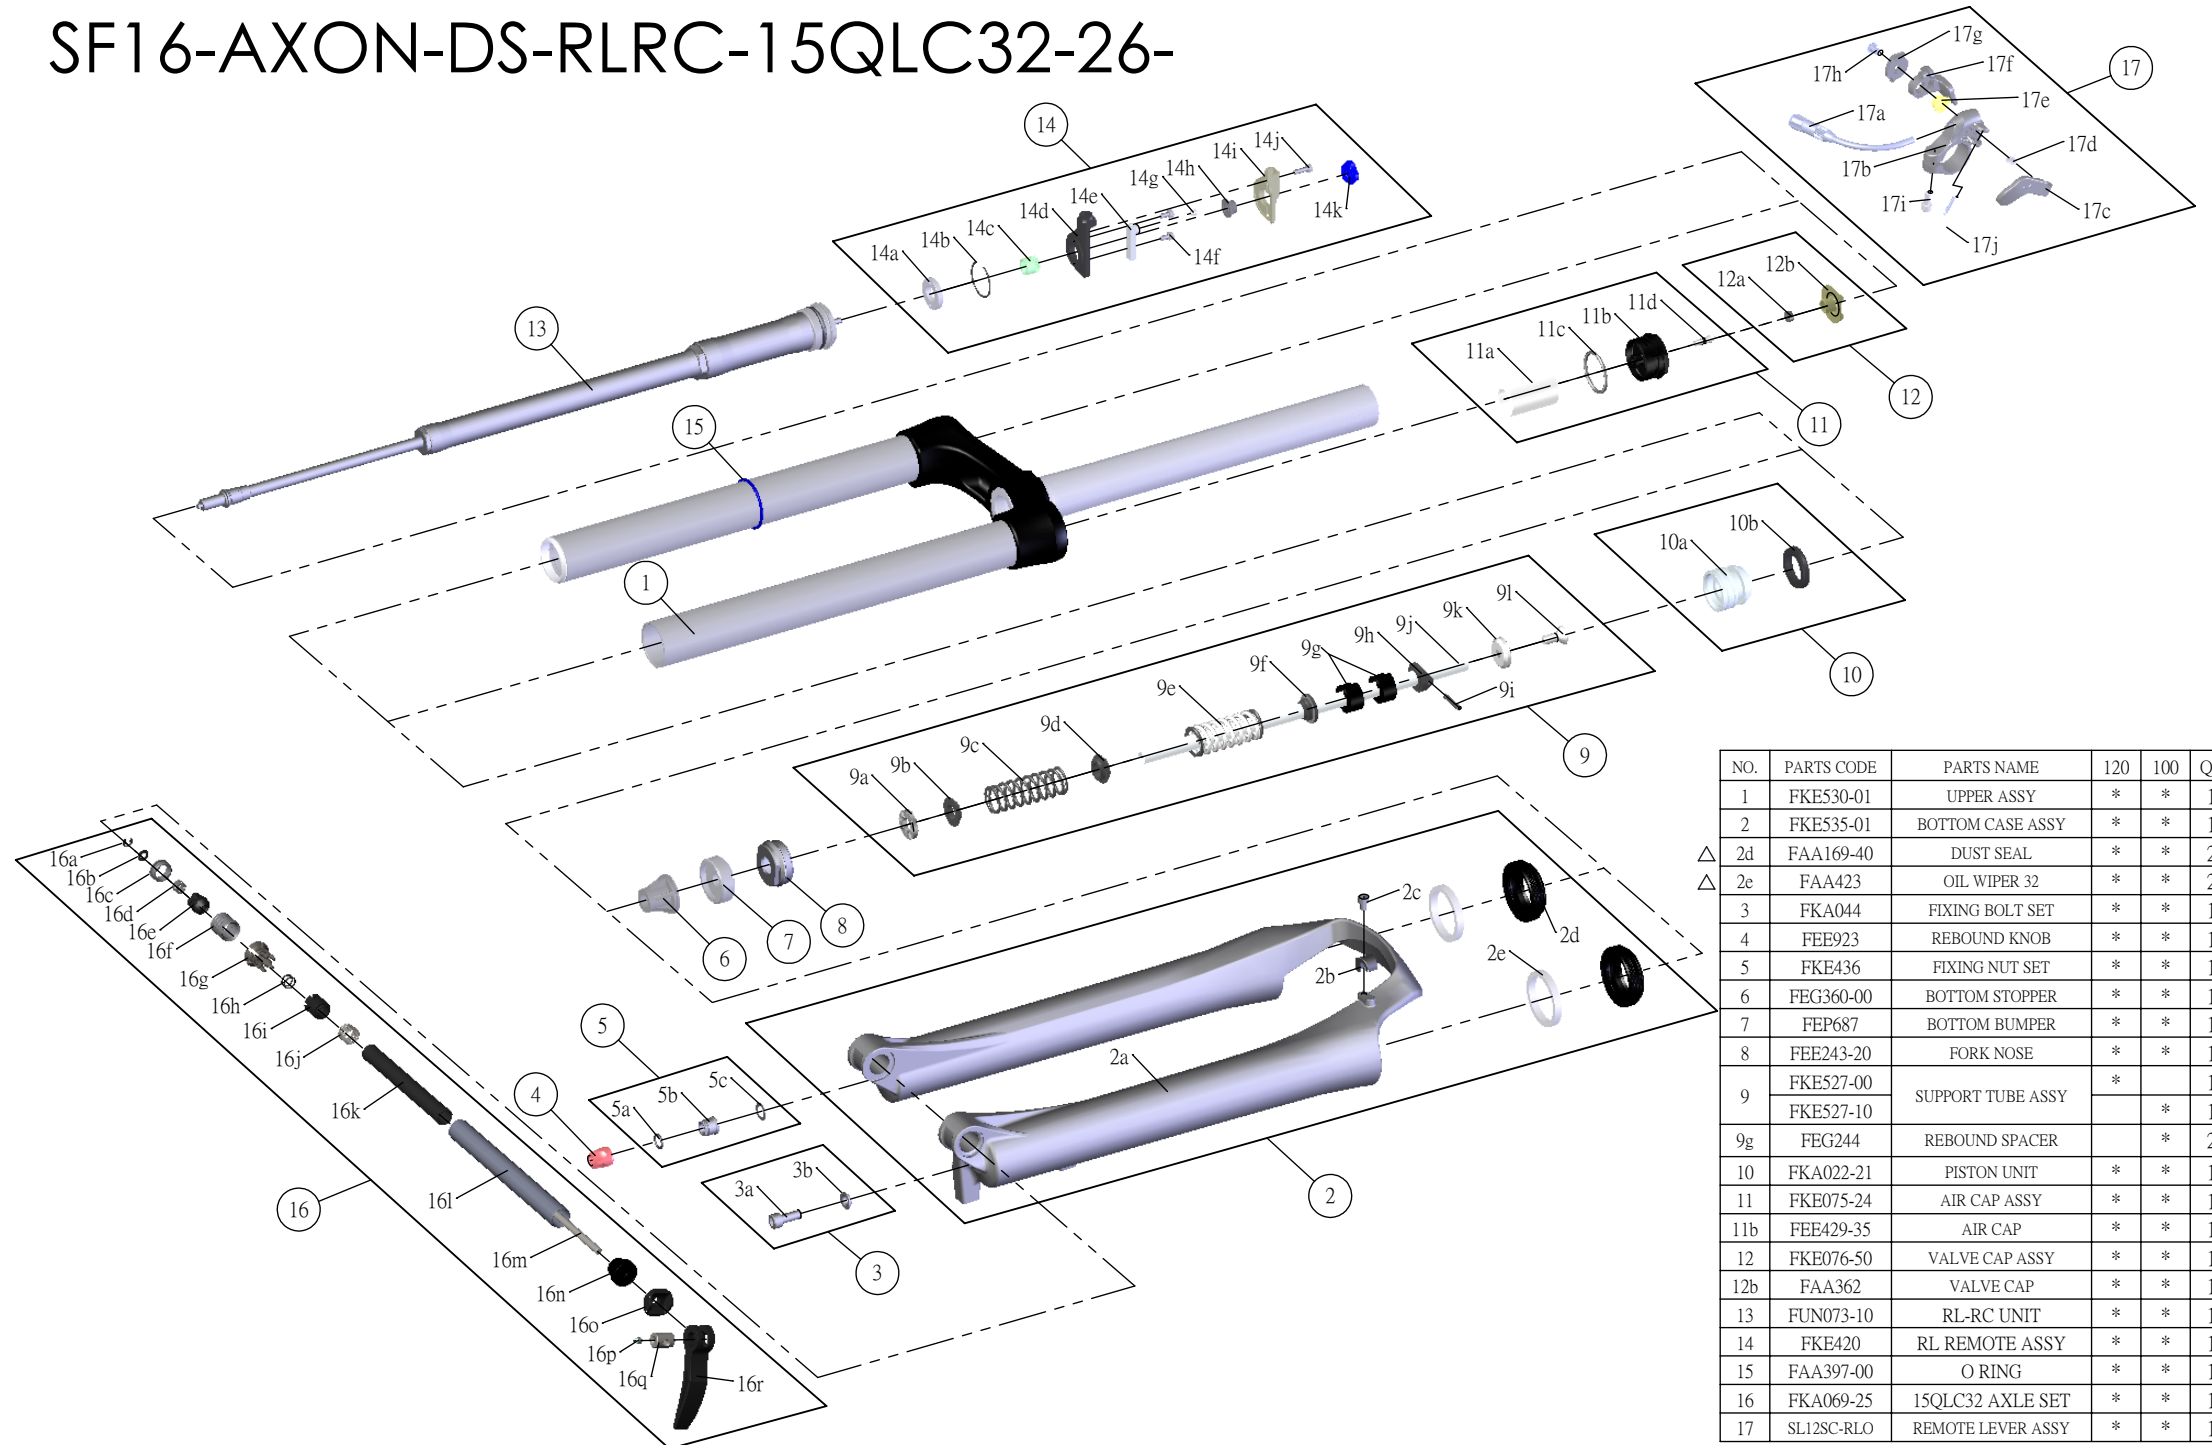

SUNTOUR

SF16-AXON-DS-RLRC-15QLC32-26-

Date	2015.01.19	Version	2
Amended	2015.03.31		

NO.	PARTS CODE	PARTS NAME	120	100	QT
1	FKE530-01	UPPER ASSY	*	*	1
2	FKE535-01	BOTTOM CASE ASSY	*	*	1
2d	FAA169-40	DUST SEAL	*	*	2
2e	FAA423	OIL WIPER 32	*	*	2
3	FKA044	FIXING BOLT SET	*	*	1
4	FEE923	REBOUND KNOB	*	*	1
5	FKE436	FIXING NUT SET	*	*	1
6	FEF360-00	BOTTOM STOPPER	*	*	1
7	FEP687	BOTTOM BUMPER	*	*	1
8	FEE243-20	FORK NOSE	*	*	1
9	FKE527-00	SUPPORT TUBE ASSY	*		1
	FKE527-10			*	1
9g	FEF244	REBOUND SPACER	*	*	2
10	FKA022-21	PISTON UNIT	*	*	1
11	FKE075-24	AIR CAP ASSY	*	*	1
11b	FEE429-35	AIR CAP	*	*	1
12	FKE076-50	VALVE CAP ASSY	*	*	1
12b	FAA362	VALVE CAP	*	*	1
13	FUN073-10	RL-RC UNIT	*	*	1
14	FKE420	RL REMOTE ASSY	*	*	1
15	FAA397-00	O RING	*	*	1
16	FKA069-25	15QLC32 AXLE SET	*	*	1
17	SL12SC-RLO	REMOTE LEVER ASSY	*	*	1