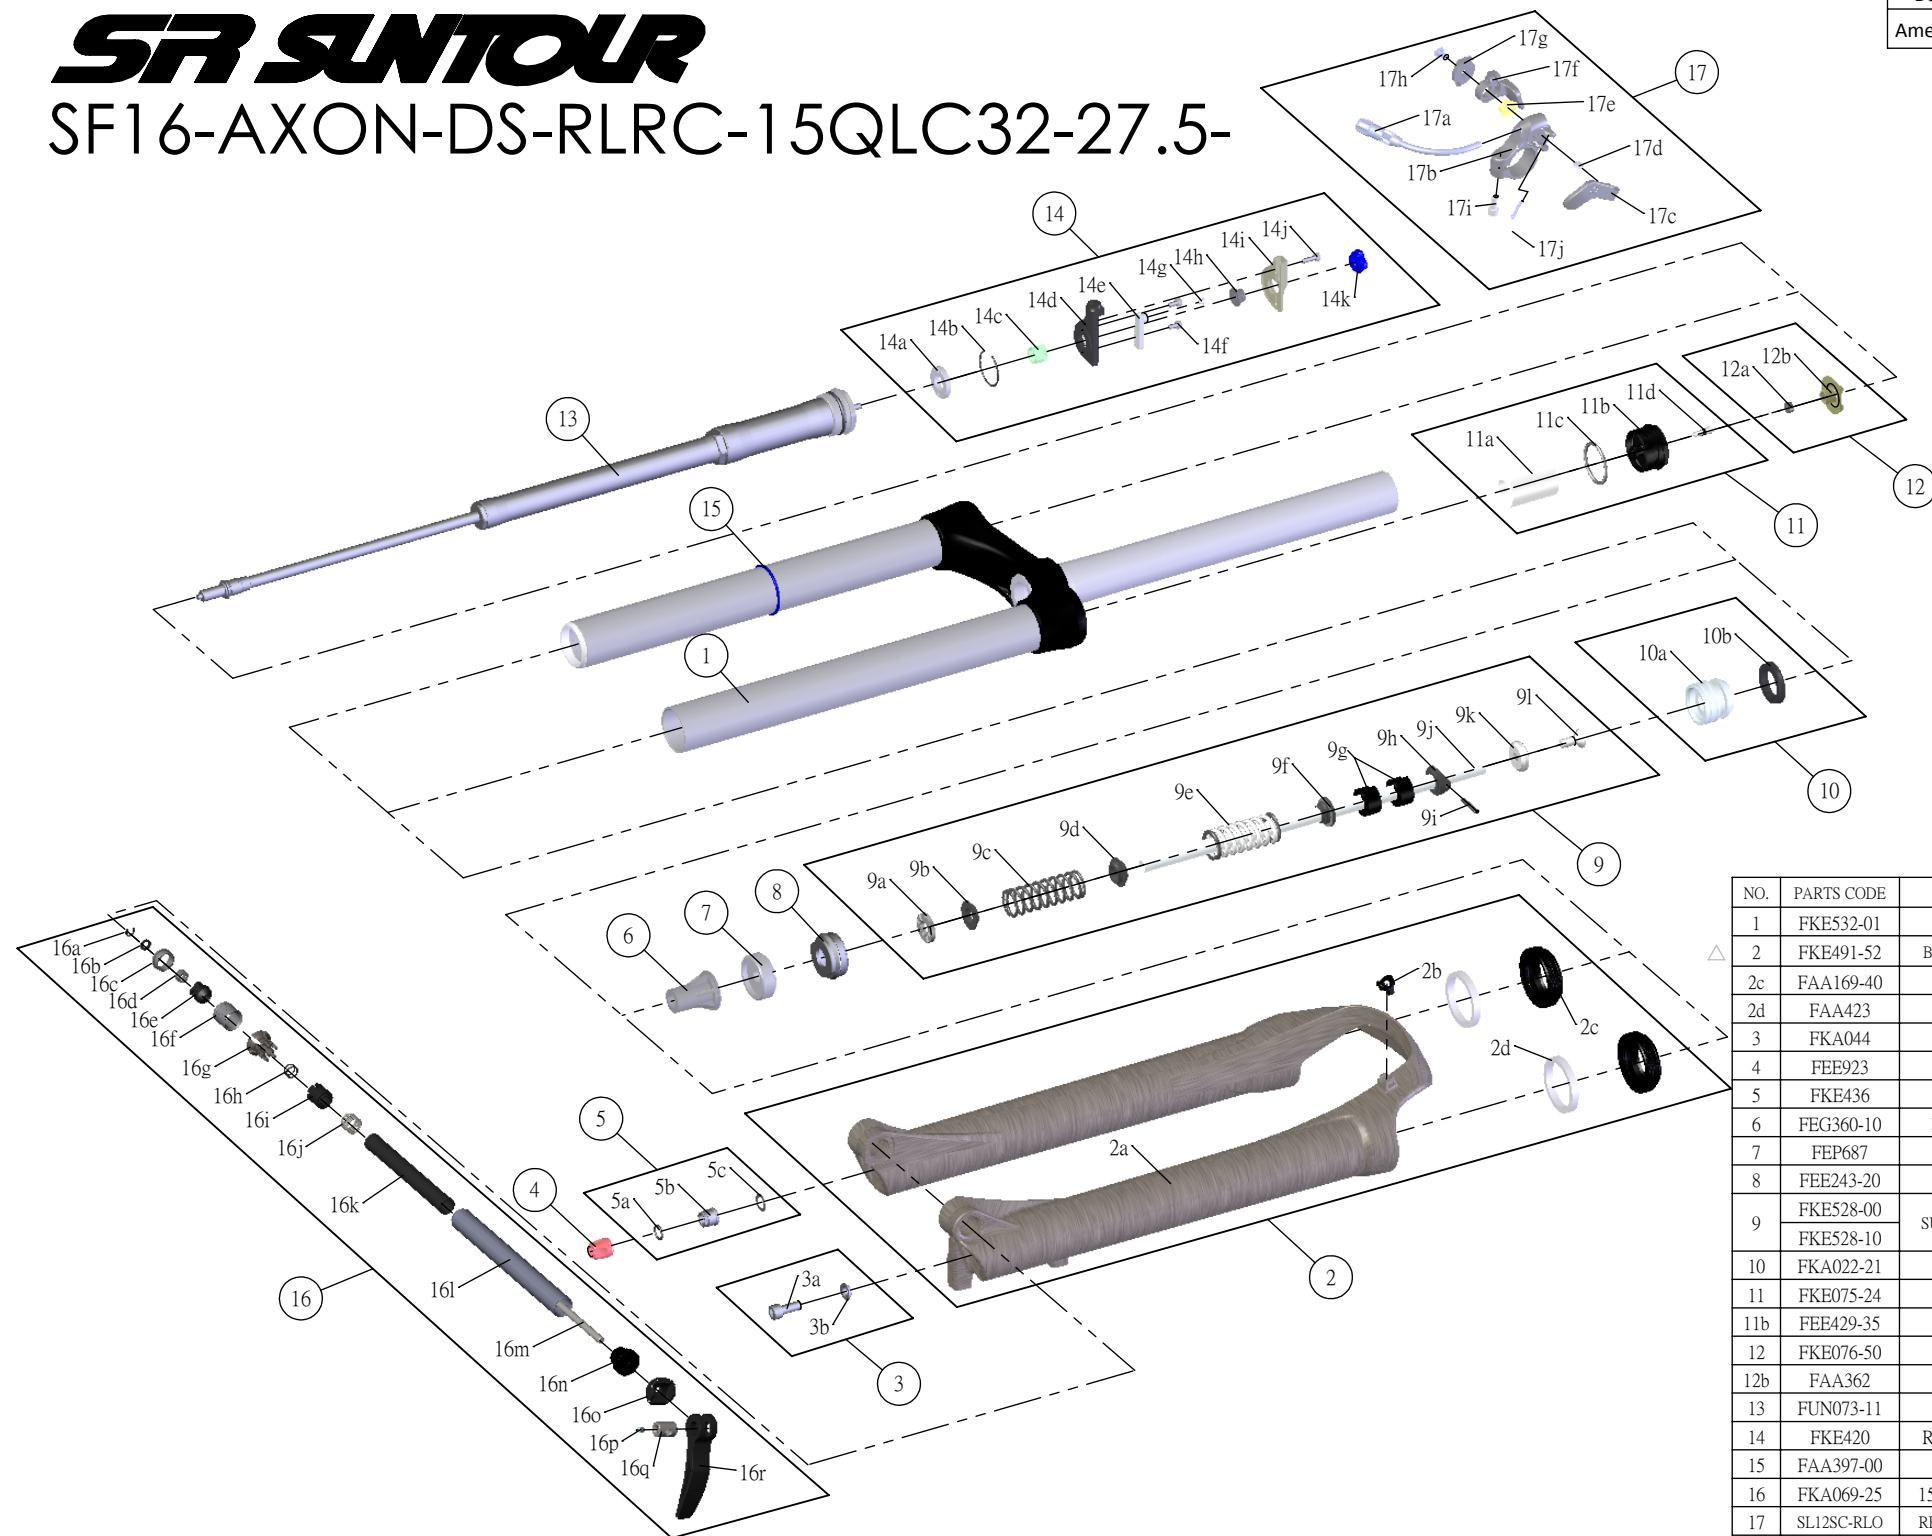

# SR SUNTOUR

## SF1 6-AXON-DS-RLRC-15QLC32-27.5-

Date	2015.01.21	Version	3
Amended	2016.02.02		

NO.	PARTS CODE	PARTS NAME	120	100	QT
1	FKE532-01	UPPER ASSY	*	*	1
2	FKE491-52	BOTTOM CASE ASSY	*	*	1
2c	FAA169-40	DUST SEAL	*	*	2
2d	FAA423	OIL WIPER 32	*	*	2
3	FKA044	FIXING BOLT SET	*	*	1
4	FEE923	REBOUND KNOB	*	*	1
5	FKE436	FIXING NUT SET	*	*	1
6	FEG360-10	BOTTOM STOPPER	*	*	1
7	FEP687	BOTTOM BUMPER	*	*	1
8	FEE243-20	FORK NOSE	*	*	1
9	FKE528-00	SUPPORT TUBE ASSY	*		1
	FKE528-10			*	1
10	FKA022-21	PISTON UNIT	*	*	1
11	FKE075-24	AIR CAP ASSY	*	*	1
11b	FEE429-35	AIR CAP	*	*	1
12	FKE076-50	VALVE CAP ASSY	*	*	1
12b	FAA362	VALVE CAP	*	*	1
13	FUN073-11	RLRC UNIT	*	*	1
14	FKE420	RL REMOTE ASSY	*	*	1
15	FAA397-00	O RING	*	*	1
16	FKA069-25	15QLC32 AXLE SET	*	*	1
17	SL12SC-RLO	REMOTE LEVER ASSY	*	*	1