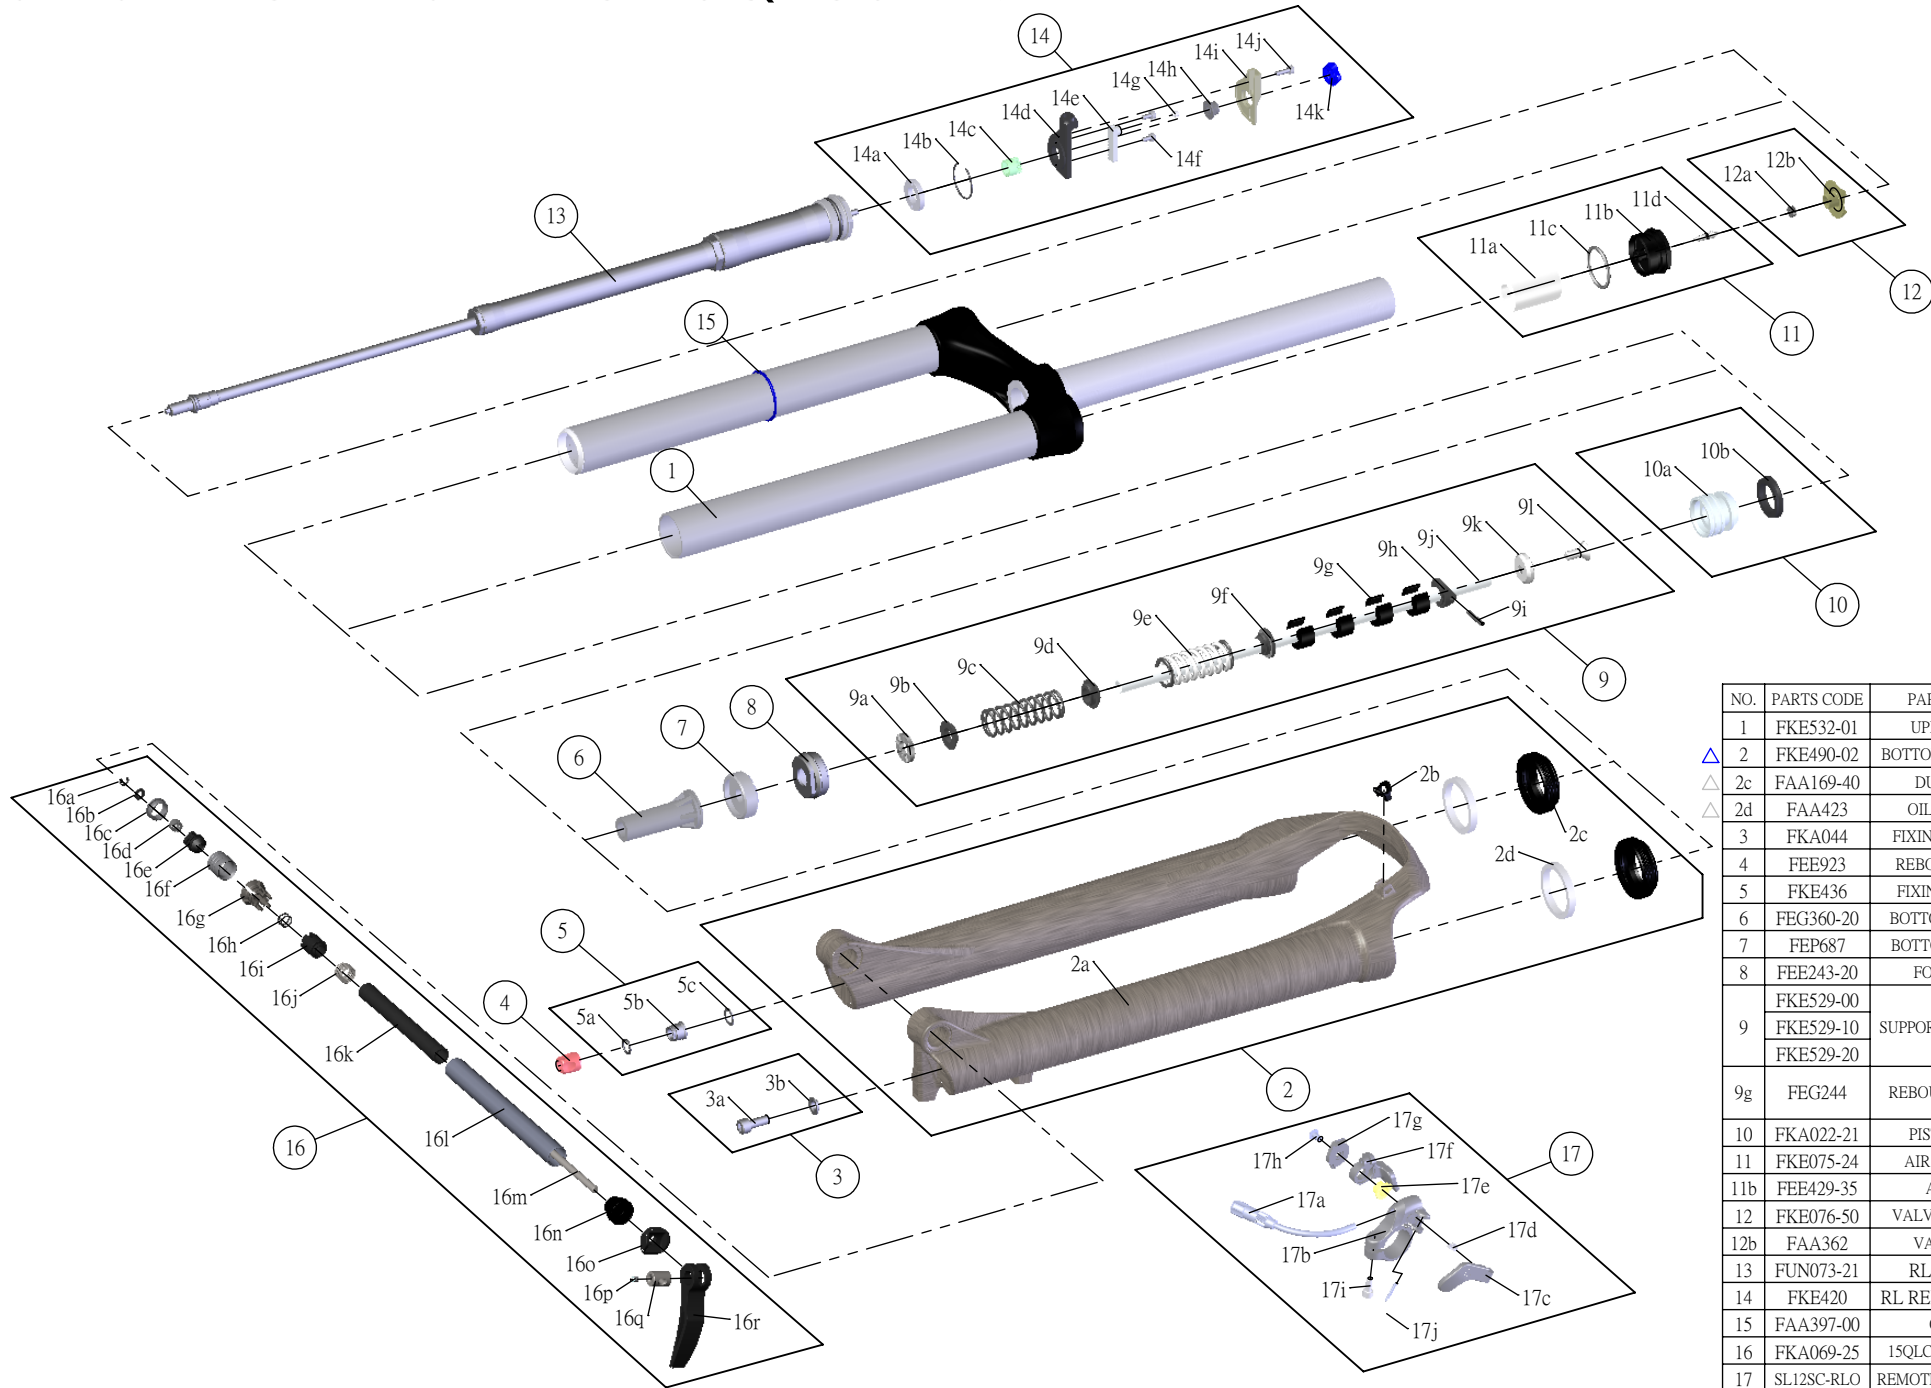

SUNTOUR

SF16-AXON-DS-RLRC-15QLC32-29-

Date	2015.01.26	Version	2
Amended	2015.04.07		

NO.	PARTS CODE	PARTS NAME	120	100	80	QT
1	FKE532-01	UPPER ASSY	*	*	*	1
2	FKE490-02	BOTTOM CASE ASSY	*	*	*	1
2c	FAA169-40	DUST SEAL	*	*	*	2
2d	FAA423	OIL WIPER 32	*	*	*	2
3	FKA044	FIXING BOLT SET	*	*	*	1
4	FEE923	REBOUND KNOB	*	*	*	1
5	FKE436	FIXING NUT SET	*	*	*	1
6	FEG360-20	BOTTOM STOPPER	*	*	*	1
7	FEP687	BOTTOM BUMPER	*	*	*	1
8	FEE243-20	FORK NOSE	*	*	*	1
9	FKE529-00	SUPPORT TUBE ASSY	*			1
	FKE529-10			*		1
	FKE529-20				*	1
9g	FEG244	REBOUND SPACER		*		2
10	FKA022-21	PISTON UNIT	*	*	*	1
11	FKE075-24	AIR CAP ASSY	*	*	*	1
11b	FEE429-35	AIR CAP	*	*	*	1
12	FKE076-50	VALVE CAP ASSY	*	*	*	1
12b	FAA362	VALVE CAP	*	*	*	1
13	FUN073-21	RLRC UNIT	*	*	*	1
14	FKE420	RL REMOTE ASSY	*	*	*	1
15	FAA397-00	O RING	*	*	*	1
16	FKA069-25	15QLC32 AXLE SET	*	*	*	1
17	SL12SC-RLO	REMOTE LEVER ASSY	*	*	*	1