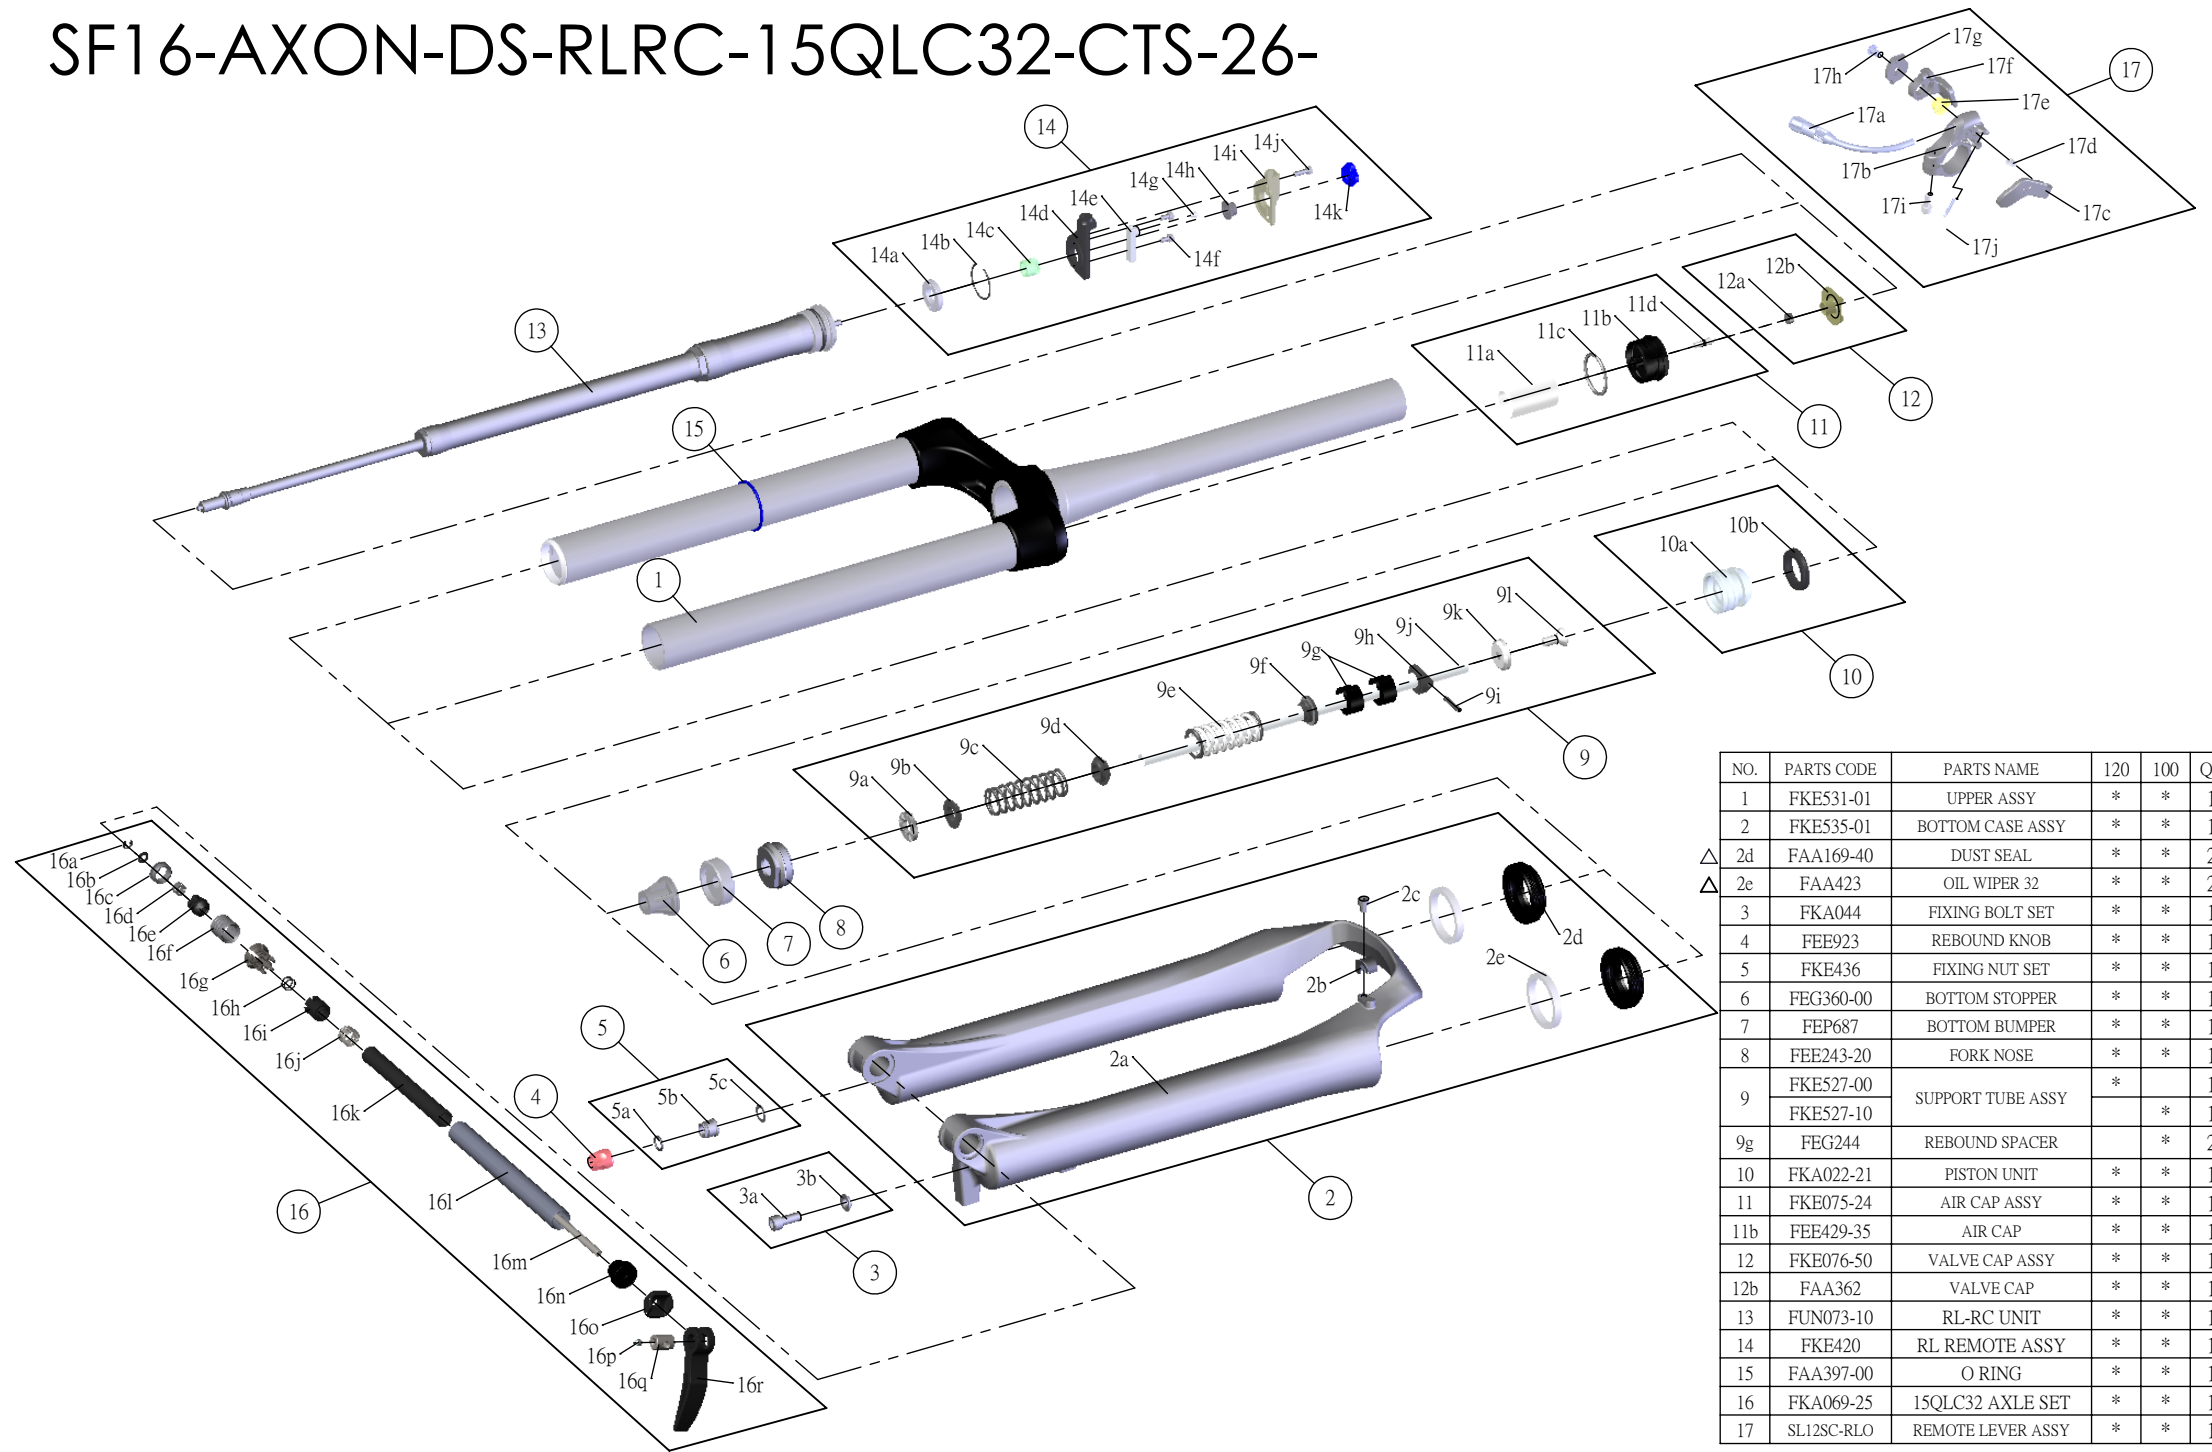

## SF1 6-AXON-DS-RLRC-15QLC32-CTS-26-

Date	2015.01.19	Version	2
Amended	2015.03.31		

NO.	PARTS CODE	PARTS NAME	120	100	QT
1	FKE531-01	UPPER ASSY	*	*	1
2	FKE535-01	BOTTOM CASE ASSY	*	*	1
2d	FAA169-40	DUST SEAL	*	*	2
2e	FAA423	OIL WIPER 32	*	*	2
3	FKA044	FIXING BOLT SET	*	*	1
4	FEE923	REBOUND KNOB	*	*	1
5	FKE436	FIXING NUT SET	*	*	1
6	FEF360-00	BOTTOM STOPPER	*	*	1
7	FEP687	BOTTOM BUMPER	*	*	1
8	FEE243-20	FORK NOSE	*	*	1
9	FKE527-00	SUPPORT TUBE ASSY	*		1
	FKE527-10			*	1
9g	FEF244	REBOUND SPACER	*	*	2
10	FKA022-21	PISTON UNIT	*	*	1
11	FKE075-24	AIR CAP ASSY	*	*	1
11b	FEE429-35	AIR CAP	*	*	1
12	FKE076-50	VALVE CAP ASSY	*	*	1
12b	FAA362	VALVE CAP	*	*	1
13	FUN073-10	RL-RC UNIT	*	*	1
14	FKE420	RL REMOTE ASSY	*	*	1
15	FAA397-00	O RING	*	*	1
16	FKA069-25	15QLC32 AXLE SET	*	*	1
17	SL12SC-RLO	REMOTE LEVER ASSY	*	*	1