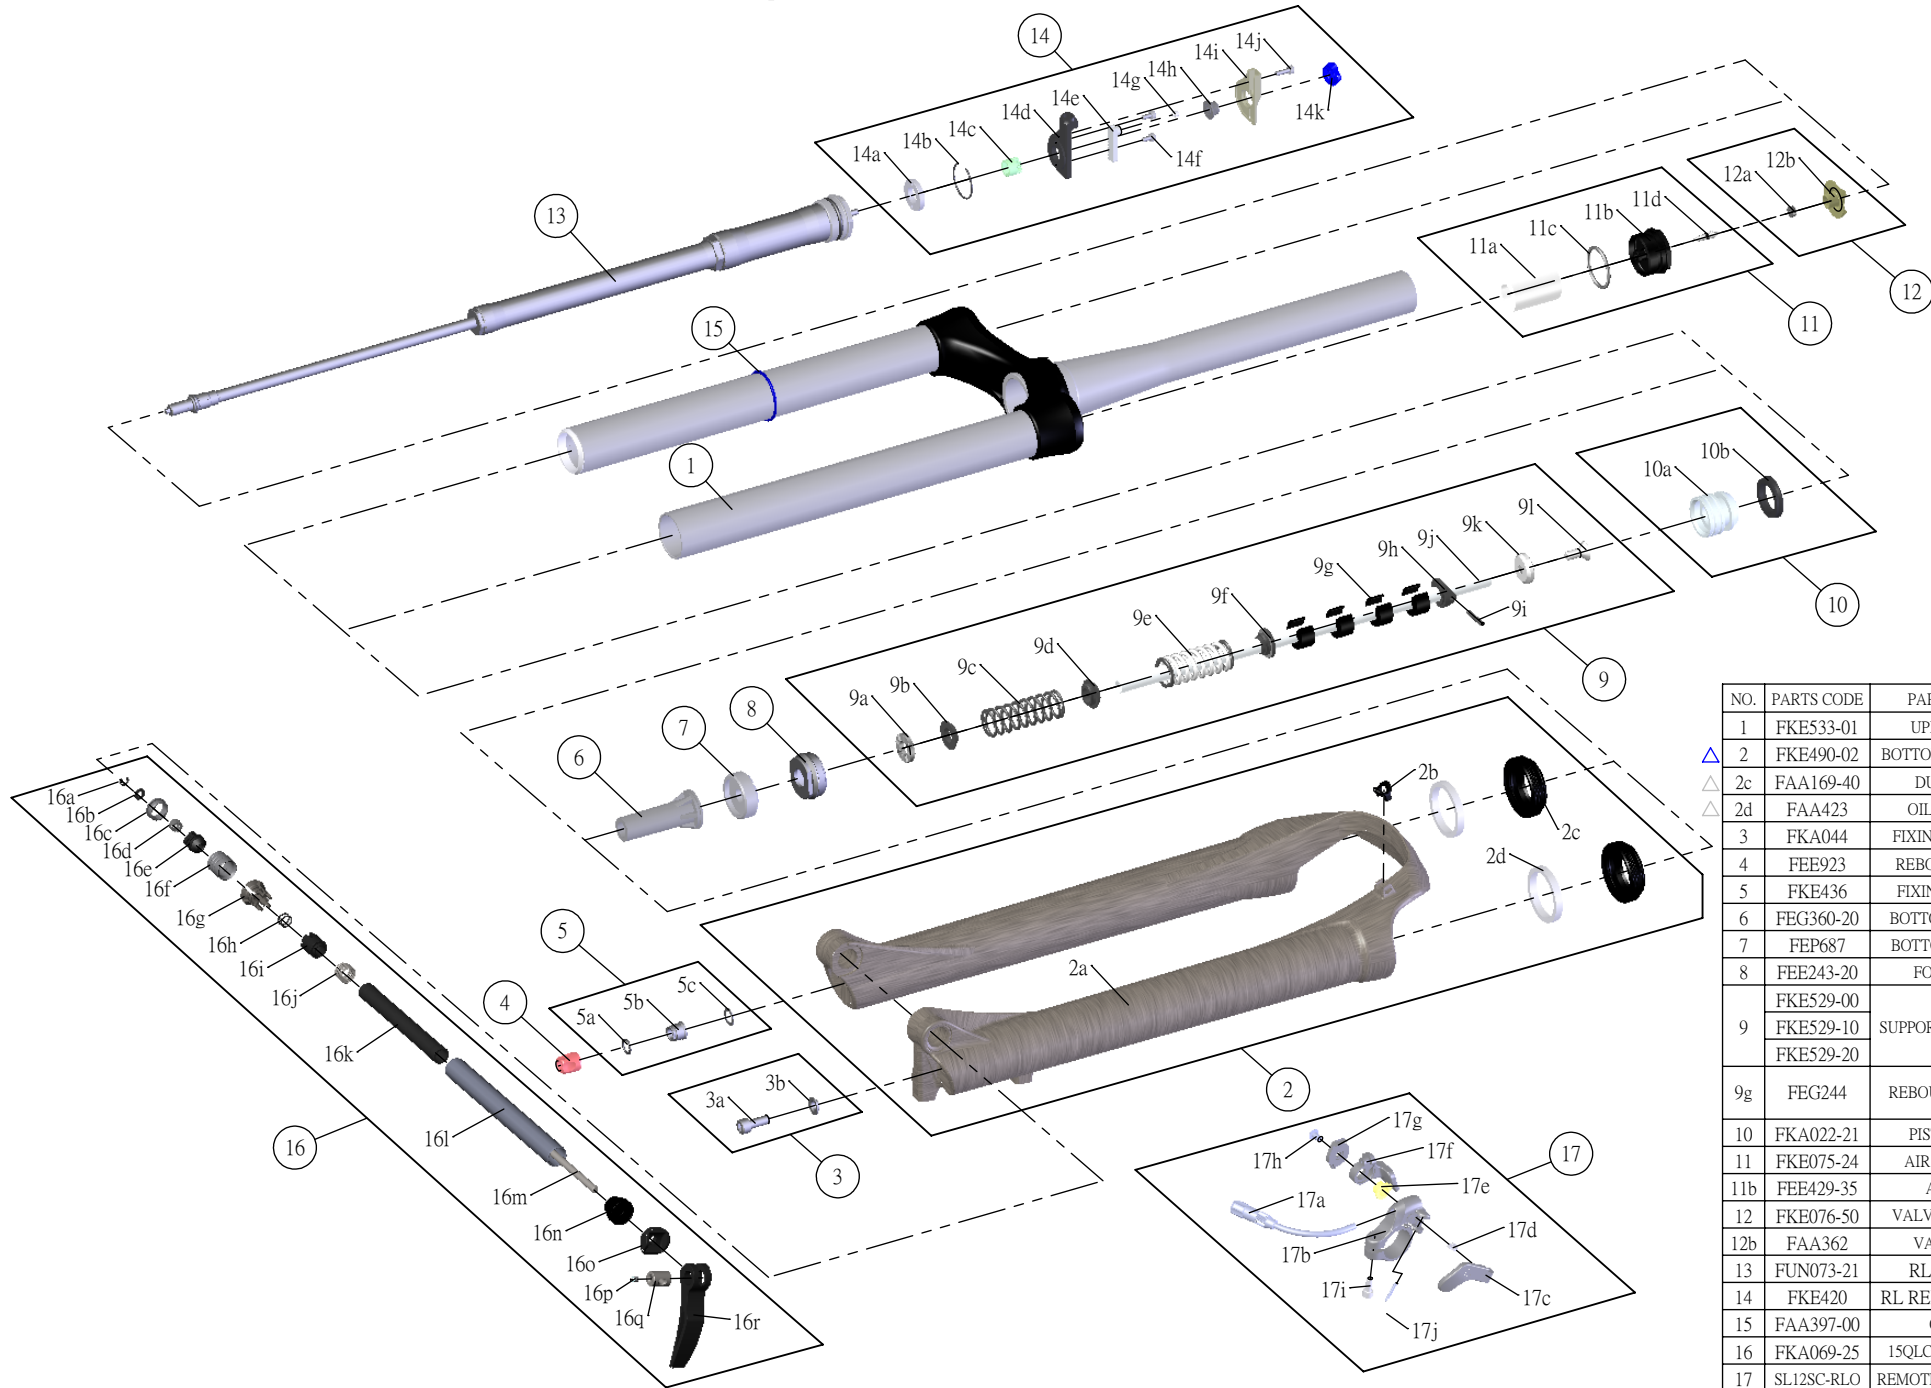

SR SUNTOUR

SF16-AXON-DS-RLRC-15QLC32-CTS-29-

Date	2015.01.26	Version	2
Amended	2015.04.07		

NO.	PARTS CODE	PARTS NAME	120	100	80	QT
1	FKE533-01	UPPER ASSY	*	*	*	1
2	FKE490-02	BOTTOM CASE ASSY	*	*	*	1
2c	FAA169-40	DUST SEAL	*	*	*	2
2d	FAA423	OIL WIPER 32	*	*	*	2
3	FKA044	FIXING BOLT SET	*	*	*	1
4	FEE923	REBOUND KNOB	*	*	*	1
5	FKE436	FIXING NUT SET	*	*	*	1
6	FEG360-20	BOTTOM STOPPER	*	*	*	1
7	FEP687	BOTTOM BUMPER	*	*	*	1
8	FEE243-20	FORK NOSE	*	*	*	1
9	FKE529-00	SUPPORT TUBE ASSY	*			1
	FKE529-10			*		1
	FKE529-20				*	1
9g	FEG244	REBOUND SPACER		*		2
10	FKA022-21	PISTON UNIT	*	*	*	1
11	FKE075-24	AIR CAP ASSY	*	*	*	1
11b	FEE429-35	AIR CAP	*	*	*	1
12	FKE076-50	VALVE CAP ASSY	*	*	*	1
12b	FAA362	VALVE CAP	*	*	*	1
13	FUN073-21	RLRC UNIT	*	*	*	1
14	FKE420	RL REMOTE ASSY	*	*	*	1
15	FAA397-00	O RING	*	*	*	1
16	FKA069-25	15QLC32 AXLE SET	*	*	*	1
17	SL12SC-RLO	REMOTE LEVER ASSY	*	*	*	1