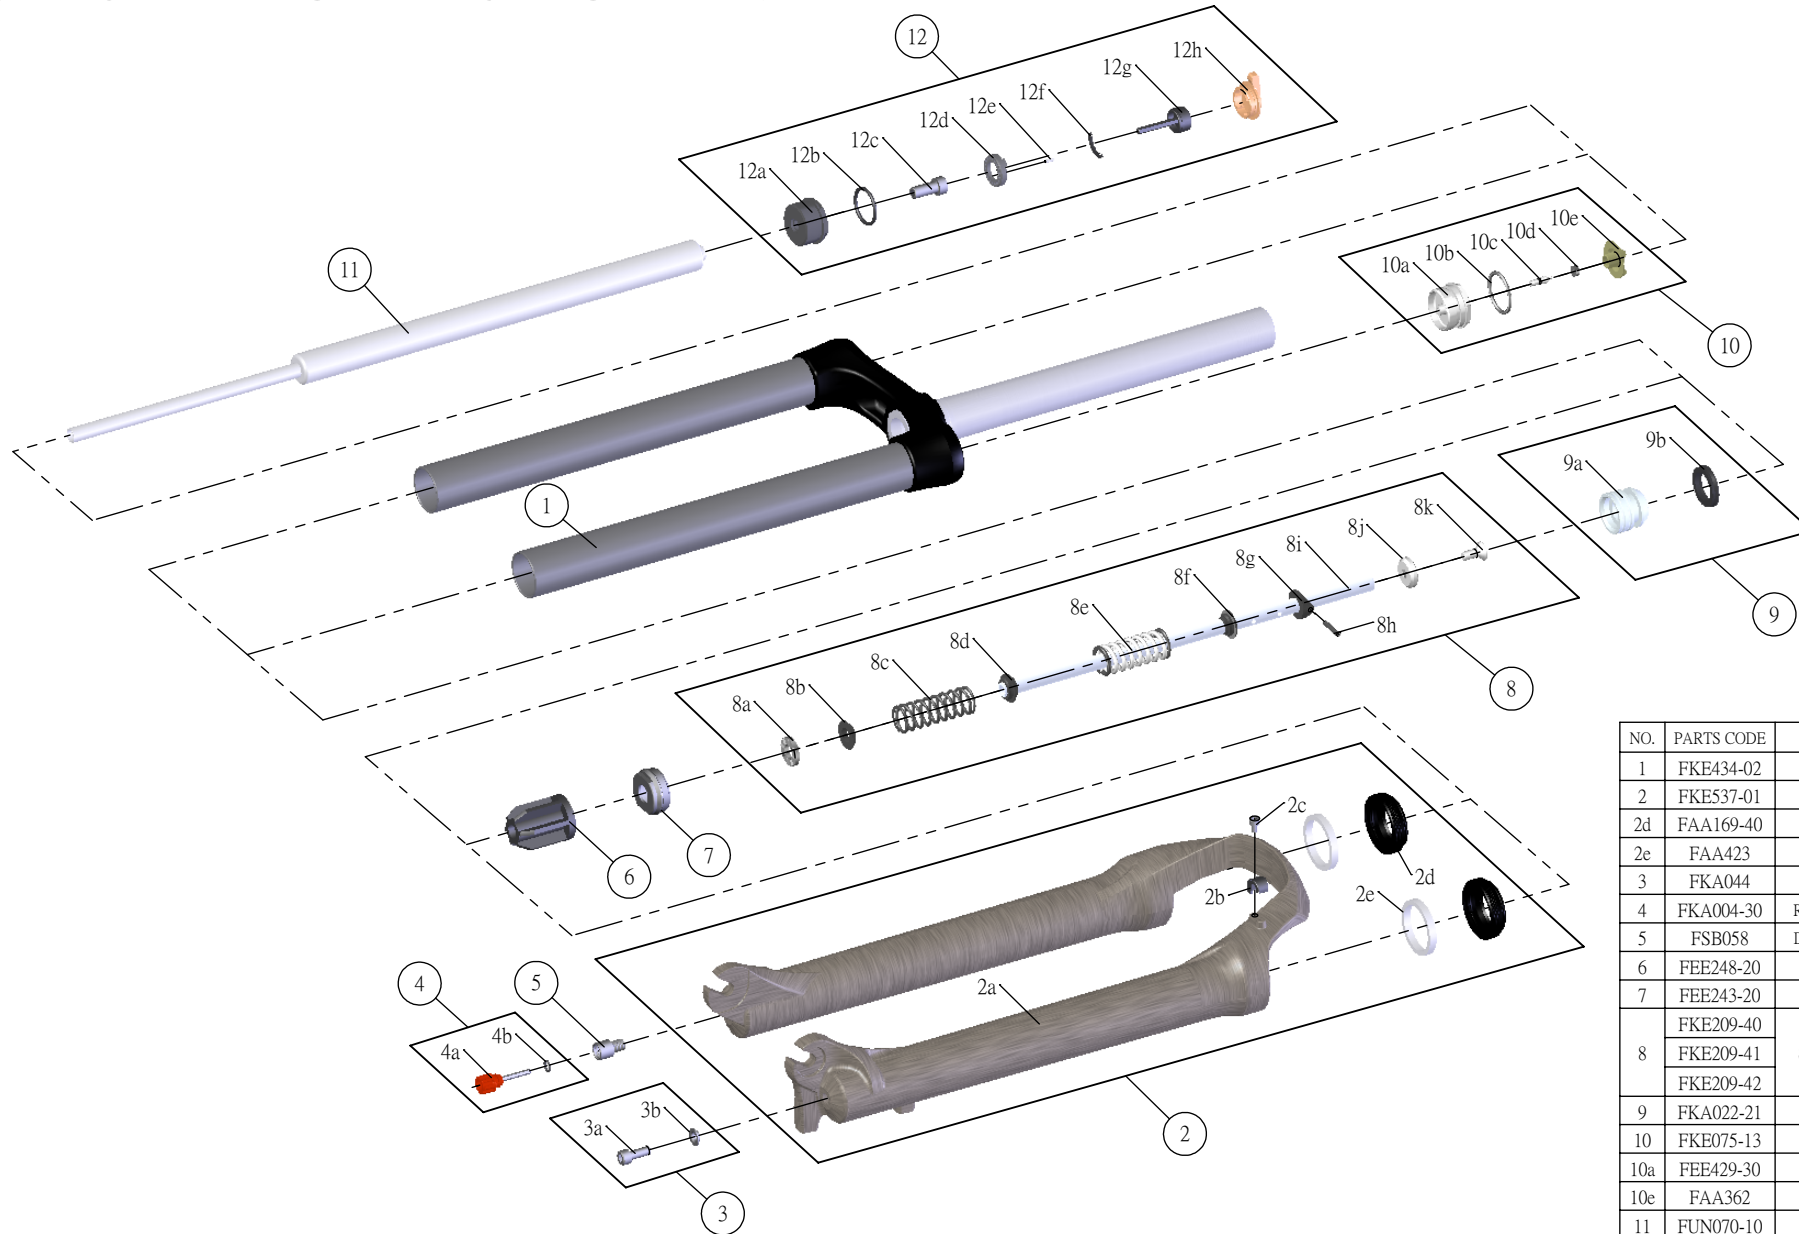

SUNTOUR

SF16-EPIXON-DS-LO-R-29-

Date	2015.01.05	Version	1
Amended			

NO.	PARTS CODE	PARTS NAME	80	100	120	QT
1	FKE434-02	UPPER ASSY	*	*	*	1
2	FKE537-01	BOTTOM CASE ASSY	*	*	*	1
2d	FAA169-40	DUST SEAL	*	*	*	2
2e	FAA423	OIL WIPER	*	*	*	2
3	FKA044	FIXING BOLT SET	*	*	*	1
4	FKA004-30	REBOUND KNOB ASSY	*	*	*	1
5	FSB058	DAMPER FIXING BOLT	*	*	*	1
6	FEE248-20	BOTTOM STOPPER	*	*	*	1
7	FEE243-20	FORK NOSE	*	*	*	1
8	FKE209-40	SUPPORT TUBE ASSY			*	1
	FKE209-41			*	1	
	FKE209-42		*		1	
9	FKA022-21	PISTON UNIT	*	*	*	1
10	FKE075-13	AIR CAP ASSY	*	*	*	1
10a	FEE429-30	AIR CAP	*	*	*	1
10e	FAA362	VALVE CAP	*	*	*	1
11	FUN070-10	LO-R UNIT	*	*	*	1
12	FKE526-12	LO TOP CAP ASSY	*	*	*	1
12a	FEE260	ADJUST CAP	*	*	*	1
12g	FKA066	ADJUST CORE ASSY	*	*	*	1
12h	FEG361-02	LO KNOB	*	*	*	1